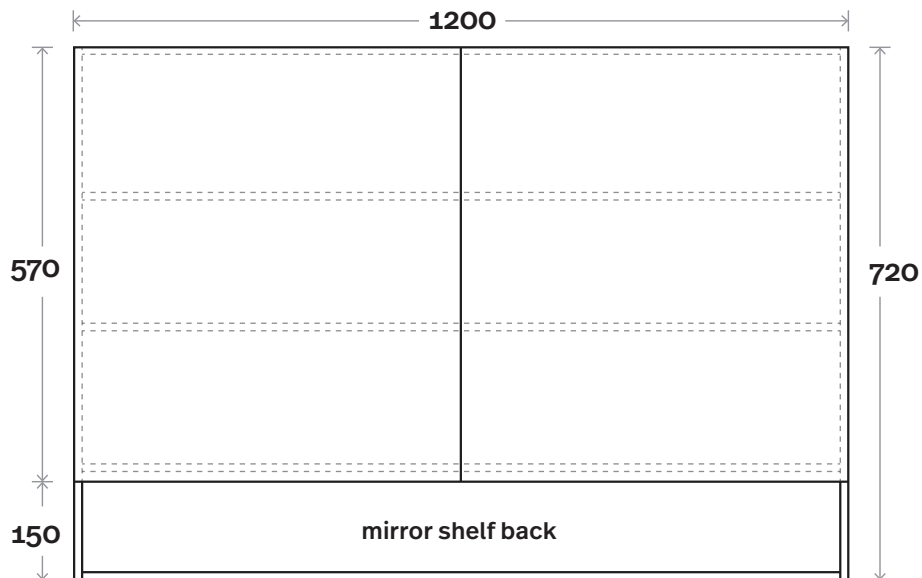

MARQUIS

Watson Shaver

Watson 1 600mm two door

Profile

Configuration

MARQUIS

Watson Shaver

Watson 2 750mm two door

Profile

Configuration

MARQUIS

Watson Shaver

Watson 3 900mm two door

Profile

Configuration

MARQUIS

Watson Shaver

Watson 4 1200mm two door

Profile

Configuration

All measurements are in 'mm' and are approximate and to be used as a guide only. Installation preparations are not recommended without product onsite.

MARQUIS

Watson Shaver

Watson 5 1200mm three door

Note:

- Available Left or Right hand pair doors
- Left hand pair centre door hinged on Right
- Right hand pair centre door hinged on Left
- Right hand pair doors as Standard