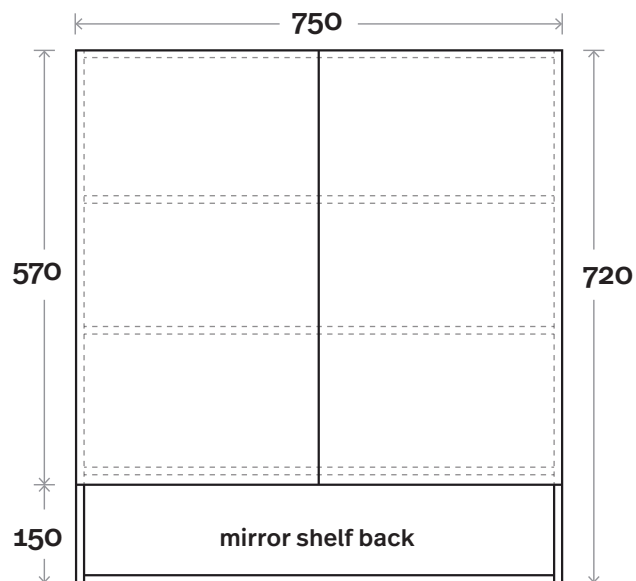

MARQUIS

Watson Shaver

Watson 1 600mm two door

Profile

Configuration

MARQUIS

Watson Shaver

Watson 2 750mm two door

Profile

Configuration

MARQUIS

Watson Shaver

Watson 3 900mm two door

Profile

Configuration

MARQUIS

Watson Shaver

Watson 4 1200mm two door

Profile

Configuration

All measurements are in 'mm' and are approximate and to be used as a guide only. Installation preparations are not recommended without product onsite.

MARQUIS

Watson Shaver

Watson 5 1200mm three door

Note:

- Available Left or Right hand pair doors
- Left hand pair centre door hinged on Right
- Right hand pair centre door hinged on Left
- Right hand pair doors as Standard