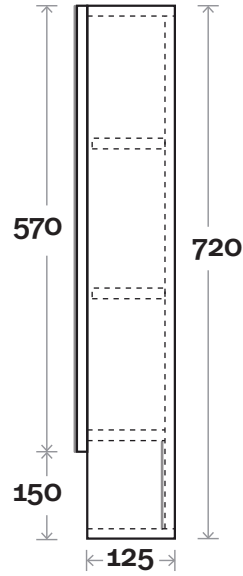

MARQUIS

Watson Shaver

Watson 6 1500mm three door

Note:

- Available Left or Right hand pair doors
- Left hand pair centre door hinged on Right
- Right hand pair centre door hinged on Left
- Right hand pair doors as Standard

Profile