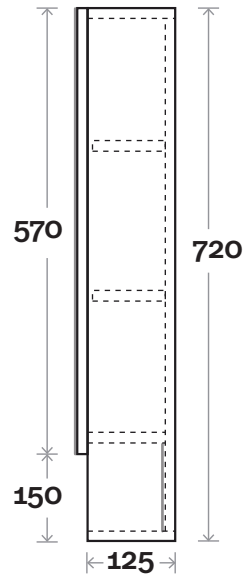

MARQUIS

Watson Shaver

Watson 1 600mm two door

Profile

Configuration

MARQUIS

Watson Shaver

Watson 2 750mm two door

Profile

Configuration

MARQUIS

Watson Shaver

Watson 3 900mm two door

Profile

Configuration

MARQUIS

Watson Shaver

Watson 4 1200mm two door

Profile

Configuration

All measurements are in 'mm' and are approximate and to be used as a guide only. Installation preparations are not recommended without product onsite.

MARQUIS

Watson Shaver

Watson 5 1200mm three door

Note:

- Available Left or Right hand pair doors
- Left hand pair centre door hinged on Right
- Right hand pair centre door hinged on Left
- Right hand pair doors as Standard