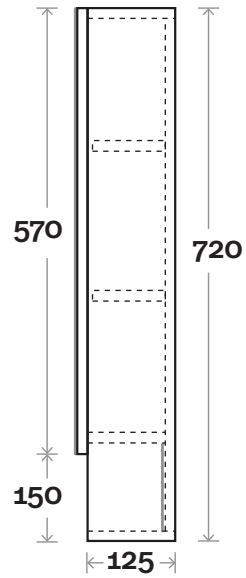

MARQUIS

Watson Shaver

Watson 1 600mm two door

Profile

Configuration

MARQUIS

Watson Shaver

Watson 2 750mm two door

Profile

Configuration

MARQUIS

Watson Shaver

Watson 3 900mm two door

Profile

Configuration

MARQUIS

Watson Shaver

Watson 4 1200mm two door

Profile

Configuration

All measurements are in 'mm' and are approximate and to be used as a guide only. Installation preparations are not recommended without product onsite.

MARQUIS

Watson Shaver

Watson 5 1200mm three door

Note:

- Available Left or Right hand pair doors
- Left hand pair centre door hinged on Right
- Right hand pair centre door hinged on Left
- Right hand pair doors as Standard