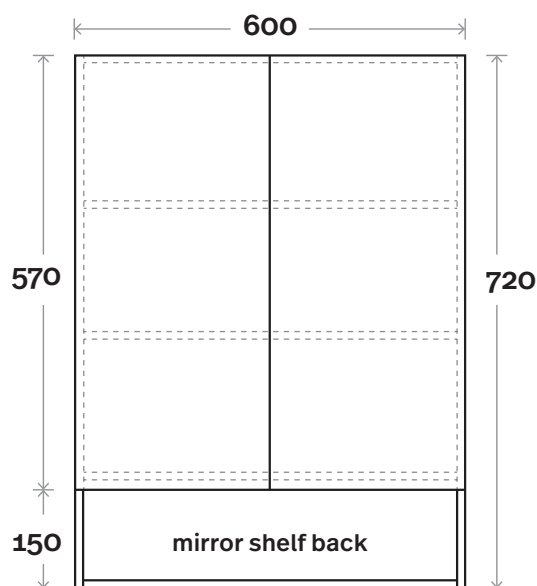

MARQUIS

Watson Shaver

Watson 1 600mm two door

Profile

Configuration

MARQUIS

Watson Shaver

Watson 2 750mm two door

Profile

Configuration

MARQUIS

Watson Shaver

Watson 3 900mm two door

Profile

Configuration

MARQUIS

Watson Shaver

Watson 4 1200mm two door

Profile

Configuration

All measurements are in 'mm' and are approximate and to be used as a guide only. Installation preparations are not recommended without product onsite.

MARQUIS

Watson Shaver

Watson 5 1200mm three door

Note:

- Available Left or Right hand pair doors
- Left hand pair centre door hinged on Right
- Right hand pair centre door hinged on Left
- Right hand pair doors as Standard