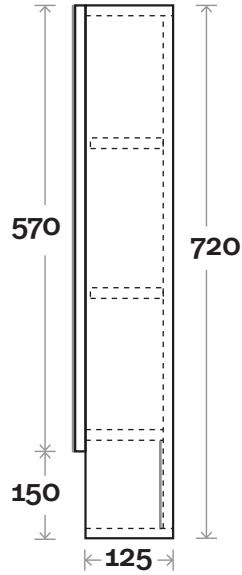

MARQUIS

Watson Shaver

Watson 1 600mm two door

Profile

Configuration

MARQUIS

Watson Shaver

Watson 2 750mm two door

Watson Shaver

Watson 4 1200mm two door

Profile

Configuration

All measurements are in 'mm' and are approximate and to be used as a guide only. Installation preparations are not recommended without product onsite.

MARQUIS

Watson Shaver

Watson 5 1200mm three door

Note:

- Available Left or Right hand pair doors
- Left hand pair centre door hinged on Right
- Right hand pair centre door hinged on Left
- Right hand pair doors as Standard

Profile

Configuration

MARQUIS

Watson Shaver

Watson 6 1500mm three door

Note:

- Available Left or Right hand pair doors
- Left hand pair centre door hinged on Right
- Right hand pair centre door hinged on Left
- Right hand pair doors as Standard