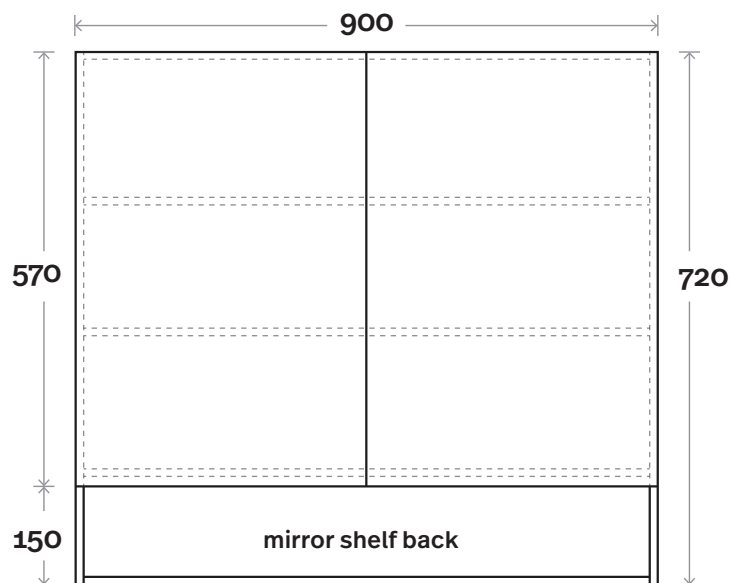

MARQUIS

Watson Shaver

Watson 1 600mm two door

Profile

Configuration

MARQUIS

Watson Shaver

Watson 2 750mm two door

Profile

Configuration

MARQUIS

Watson Shaver

Watson 3 900mm two door

Profile

Configuration

MARQUIS

Watson Shaver

Watson 4 1200mm two door

Profile

Configuration

All measurements are in 'mm' and are approximate and to be used as a guide only. Installation preparations are not recommended without product onsite.

MARQUIS

Watson Shaver

Watson 5 1200mm three door

Note:

- Available Left or Right hand pair doors
- Left hand pair centre door hinged on Right
- Right hand pair centre door hinged on Left
- Right hand pair doors as Standard