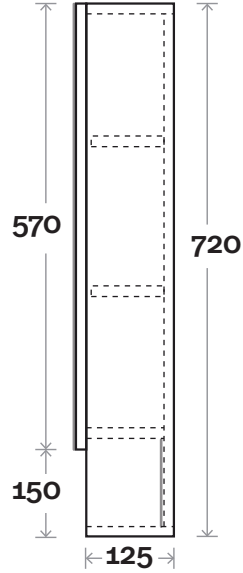

MARQUIS

Watson Shaver

Watson 1 600mm two door

Profile

Configuration

MARQUIS

Watson Shaver

Watson 2 750mm two door

Profile

Configuration

MARQUIS

Watson Shaver

Watson 3 900mm two door

Profile

Configuration

MARQUIS

Watson Shaver

Watson 4 1200mm two door

Profile

Configuration

All measurements are in 'mm' and are approximate and to be used as a guide only. Installation preparations are not recommended without product onsite.

MARQUIS

Watson Shaver

Watson 5 1200mm three door

Note:

- Available Left or Right hand pair doors
- Left hand pair centre door hinged on Right
- Right hand pair centre door hinged on Left
- Right hand pair doors as Standard