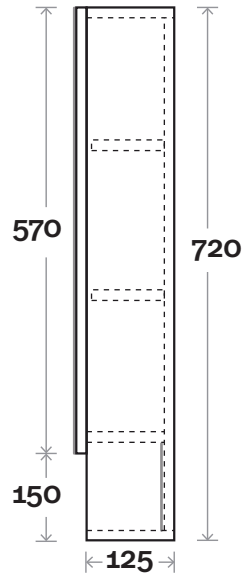

MARQUIS

Watson Shaver

Watson 1 600mm two door

Profile

Configuration

MARQUIS

Watson Shaver

Watson 2 750mm two door

Profile

Configuration

MARQUIS

Watson Shaver

Watson 3 900mm two door

Profile

Configuration

MARQUIS

Watson Shaver

Watson 4 1200mm two door

Profile

Configuration

All measurements are in 'mm' and are approximate and to be used as a guide only. Installation preparations are not recommended without product onsite.

MARQUIS

Watson Shaver

Watson 5 1200mm three door

Note:

- Available Left or Right hand pair doors
- Left hand pair centre door hinged on Right
- Right hand pair centre door hinged on Left
- Right hand pair doors as Standard