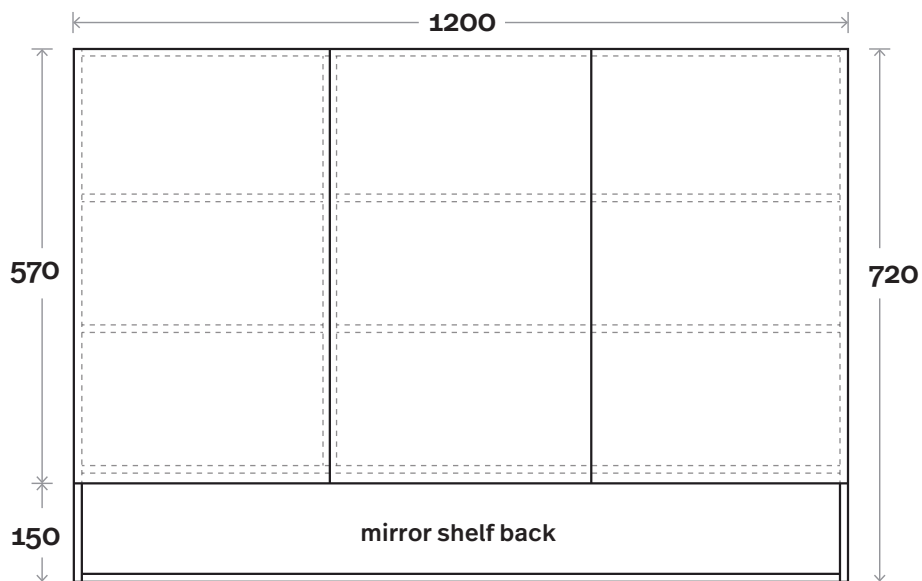

Watson Shaver

Watson 4 1200mm two door

Profile

Configuration

All measurements are in 'mm' and are approximate and to be used as a guide only. Installation preparations are not recommended without product onsite.

MARQUIS

Watson Shaver

Watson 5 1200mm three door

Note:

- Available Left or Right hand pair doors
- Left hand pair centre door hinged on Right
- Right hand pair centre door hinged on Left
- Right hand pair doors as Standard

Profile

Configuration

MARQUIS

Watson Shaver

Watson 6 1500mm three door

Note:

- Available Left or Right hand pair doors
- Left hand pair centre door hinged on Right
- Right hand pair centre door hinged on Left
- Right hand pair doors as Standard