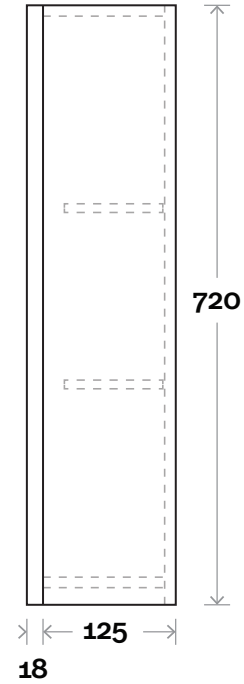

# Wall Cabinet

Wall Cabinet single door

- Note:**
- Not all handles available on all cabinet finishes - check availability with your retailer
  - Available Left or Right hand hinge

## Configuration

Wallmount

## Profile

Wallmount

## Door Profiles

Provincial

Chateau

Nelson

Handle

Reverse fingerpull

Recessed fingerpull