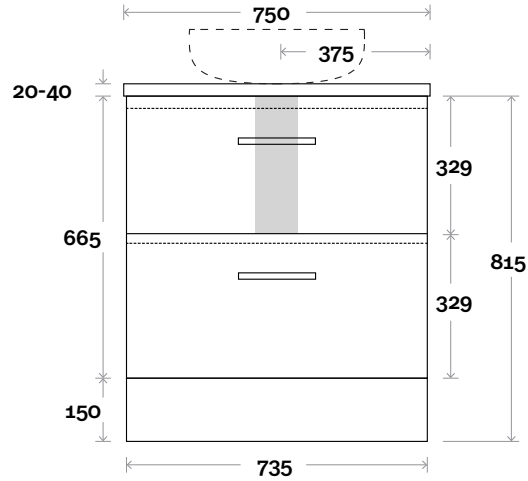

Profile

Configuration

Kick

Legs

Wallmount

Top Drawer Box

MARQUIS Trademarq

Trademarq 10 750mm all drawer centre basin

Top Thickness

Caesarstone: 20mm
 Casa Ceramic top: 20mm
 Davos: 40mm
 Symphony: 20mm
 Nova: 25mm

Note:

- Casa/Davos waste centre: 375mm
- Nova waste centre: 375mm
- Symphony waste centre: 375mm std (may vary depending on basin)

Profile

Configuration

Kick

Legs

Wallmount

Top Drawer Box

MARQUIS Trademarq

Trademarq 11 900mm all drawer centre basin