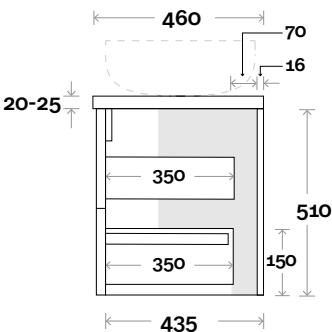

All measurements are in 'mm' and are approximate and to be used as a guide only. Installation preparations are not recommended without product onsite.

MARQUIS

Trademarq

Trademarq 14 1500mm all drawer double basin

Top Thickness

Caesarstone: 20mm

Symphony: 20mm

Nova: 25mm

Note:

- Nova waste centre: 400mm
- Symphony waste centre: 400mm std (may vary depending on basin)

Plumbing allowance

Profile

Configuration

Kick

Legs

Wallmount

Top Drawer Box

All measurements are in 'mm' and are approximate and to be used as a guide only. Installation preparations are not recommended without product onsite.

MARQUIS

Trademarq

Trademarq 15 1800mm all drawer centre basin

Top Thickness

Caesarstone: 20mm

Symphony: 20mm

Nova: 25mm

Note:

- Nova waste centre: 900mm
- Symphony waste centre: 900mm std (may vary depending on basin)