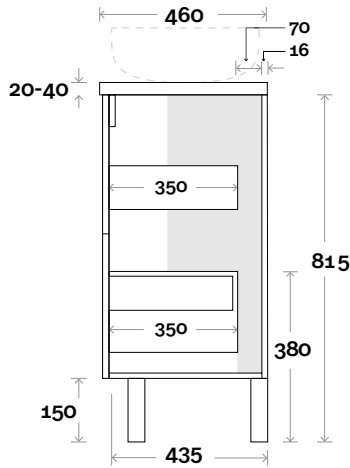

• Symphony waste centre: 550mm std (may vary depending on basin)

Trademarq 8 1800mm double basin

Profile

Configuration

Kick

Legs

Wallmount

All measurements are in 'mm' and are approximate and to be used as a guide only. Installation preparations are not recommended without product onsite.

MARQUIS

Trademarq

Trademarq 9 600mm all drawer centre basin

Top Thickness

Caesarstone: 20mm
 Casa Ceramic top: 20mm
 Davos: 40mm
 Symphony: 20mm
 Nova: 25mm

Note:

- Casa/Davos waste centre: 300mm
- Nova waste centre: 300mm
- Symphony waste centre: 300mm std (may vary depending on basin)

Profile

Configuration

Kick

Legs

Wallmount

Top Drawer Box

MARQUIS Trademarq

Trademarq 10 750mm all drawer centre basin

Top Thickness

Caesarstone: 20mm
 Casa Ceramic top: 20mm
 Davos: 40mm
 Symphony: 20mm
 Nova: 25mm

Note:

- Casa/Davos waste centre: 375mm
- Nova waste centre: 375mm
- Symphony waste centre: 375mm std (may vary depending on basin)