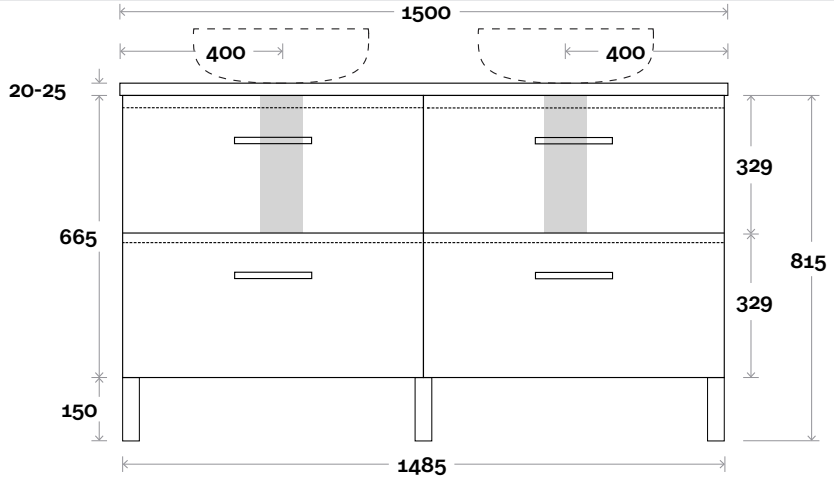

Profile

Configuration

Kick

Legs

Wallmount

All measurements are in 'mm' and are approximate and to be used as a guide only. Installation preparations are not recommended without product onsite.

MARQUIS

Trademarq

All measurements are in 'mm' and are approximate and to be used as a guide only. Installation preparations are not recommended without product onsite.

MARQUIS

Trademarq

Trademarq 14 1500mm all drawer double basin

Top Thickness

Caesarstone: 20mm

Symphony: 20mm

Nova: 25mm

Note:

- Nova waste centre: 400mm
- Symphony waste centre: 400mm std (may vary depending on basin)

Plumbing allowance

Profile

Configuration

Kick

Legs

Wallmount

Top Drawer Box

All measurements are in 'mm' and are approximate and to be used as a guide only. Installation preparations are not recommended without product onsite.

MARQUIS