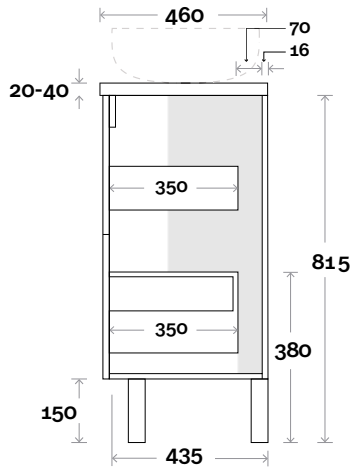

MARQUIS Trademarq

Trademarq 11 900mm all drawer centre basin

Top Thickness

Caesarstone: 20mm
Casa Ceramic top: 20mm
Davos: 40mm
Symphony: 20mm
Nova: 25mm

Note:

- Casa/Davos waste centre: 450mm
- Nova waste centre: 450mm
- Symphony waste centre: 450mm std (may vary depending on basin)

Profile

Configuration

Kick

Legs

Wallmount

Top Drawer Box