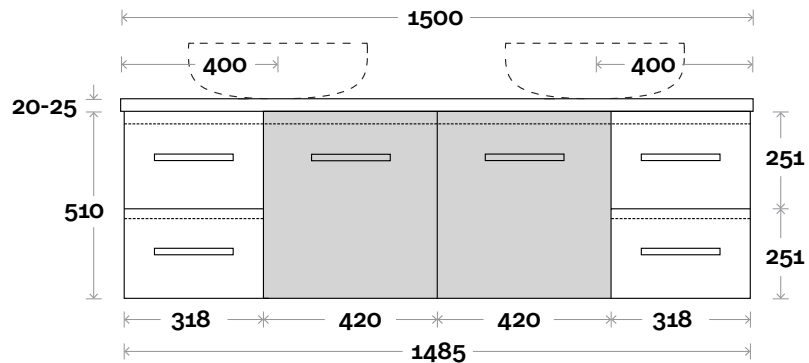

Trademarq

Top Thickness

Caesarstone: 20mm

Symphony: 20mm

Nova: 25mm

Note:

- Nova waste centre: 400mm

- Symphony waste centre: 400mm std (may vary depending on basin)

Trademarq 6 1500mm double basin

Profile

Configuration

Kick

Legs

Wallmount

All measurements are in 'mm' and are approximate and to be used as a guide only. Installation preparations are not recommended without product onsite.