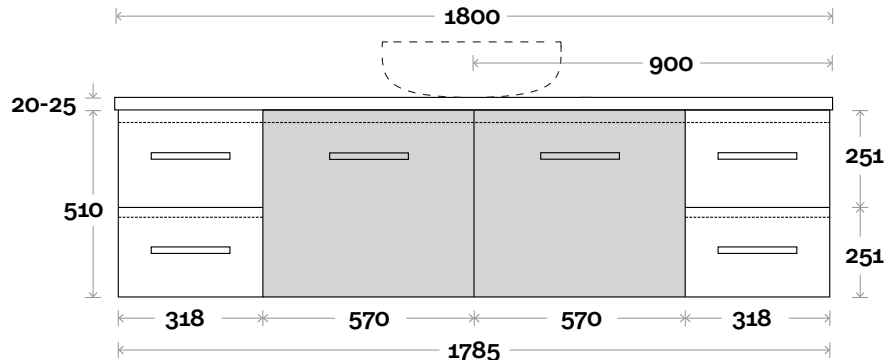

Trademarq 6 1500mm double basin

Profile

Configuration

Kick

Legs

Wallmount

All measurements are in 'mm' and are approximate and to be used as a guide only. Installation preparations are not recommended without product onsite.

• Symphony waste centre: 900mm std (may vary depending on basin)

Trademarq 7 1800mm centre basin

Profile

Configuration

Kick

Legs

Wallmount

All measurements are in 'mm' and are approximate and to be used as a guide only. Installation preparations are not recommended without product onsite.