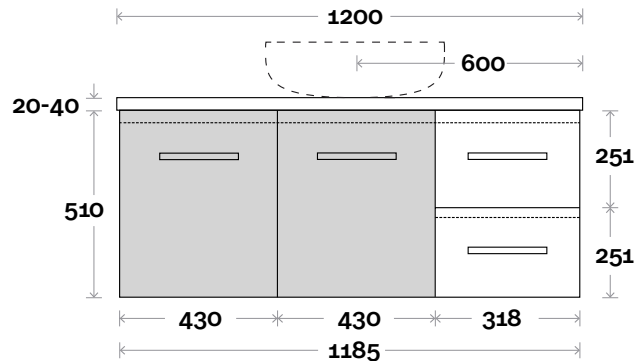

MARQUIS

Trademarq

Trademarq 4 1200mm centre basin

Top Thickness

Casa Ceramic top: 20mm
Caesarstone: 20mm
Davos: 40mm
Symphony: 20mm
Nova: 25mm

Note:

- Casa/Davos waste centre: 600mm
- Nova waste centre: 600mm
- Symphony waste centre: 600mm std (may vary depending on basin)
- Available in Left or Right hand drawers

Plumbing allowance

Profile

Configuration

Kick

Legs

Wallmount

All measurements are in 'mm' and are approximate and to be used as a guide only. Installation preparations are not recommended without product onsite.