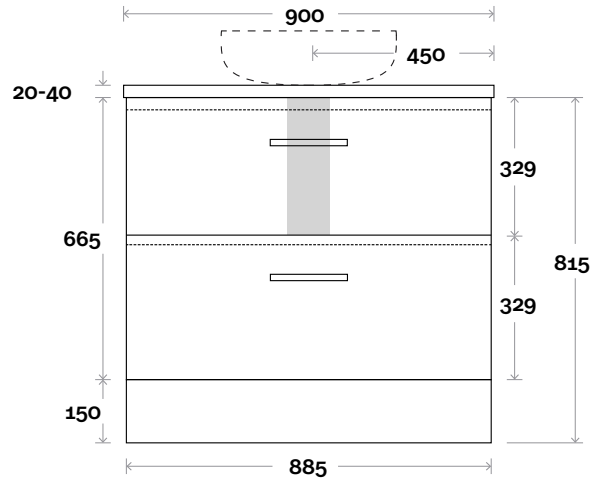

MARQUIS Trademarq

Trademarq 11 900mm all drawer centre basin

Top Thickness

Caesarstone: 20mm
Casa Ceramic top: 20mm
Davos: 40mm
Symphony: 20mm
Nova: 25mm

Note:

- Casa/Davos waste centre: 450mm
- Nova waste centre: 450mm
- Symphony waste centre: 450mm std (may vary depending on basin)

Profile

Configuration

Kick