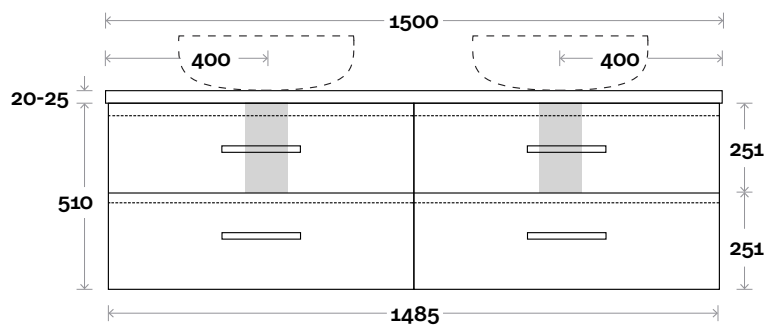

Profile

Configuration

Kick

Legs

Wallmount

All measurements are in 'mm' and are approximate and to be used as a guide only. Installation preparations are not recommended without product onsite.

MARQUIS

Trademarq

Top Thickness

Caesarstone: 20mm

Symphony: 20mm

Nova: 25mm

Note:

- Nova waste centre: 400mm
- Symphony waste centre: 400mm std (may vary depending on basin)

Plumbing allowance

Profile

Configuration

Kick

Legs

Wallmount

Top Drawer Box

All measurements are in 'mm' and are approximate and to be used as a guide only. Installation preparations are not recommended without product onsite.

MARQUIS

Trademarq

Trademarq 15 1800mm all drawer centre basin

Top Thickness

Caesarstone: 20mm

Symphony: 20mm

Nova: 25mm

Note:

- Nova waste centre: 900mm
- Symphony waste centre: 900mm std (may vary depending on basin)