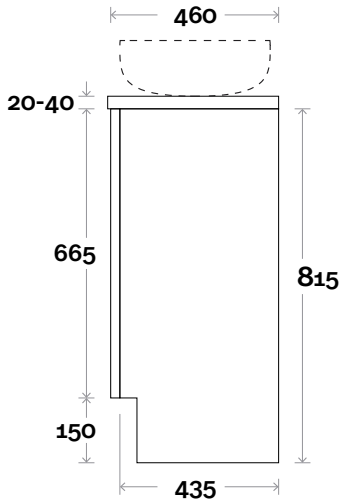

MARQUIS

Trademarq

Trademarq 1 600mm centre basin

Top Thickness

Casa Ceramic top: 20mm
Caesarstone: 20mm
Davos: 40mm
Symphony: 20mm
Nova: 25mm

Note:

- Casa/Davos waste centre: 300mm
- Nova waste centre: 300mm
- Symphony waste centre: 300mm std (may vary depending on basin)

Profile

Configuration

Kick

Legs

Wallmount

All measurements are in 'mm' and are approximate and to be used as a guide only. Installation preparations are not recommended without product onsite.

MARQUIS

Trademarq

Trademarq 2 750mm centre basin

Top Thickness

Casa Ceramic top: 20mm
Caesarstone: 20mm
Davos: 40mm
Symphony: 20mm
Nova: 25mm

Note:

- Casa/Davos waste centre: 375mm
- Nova waste centre: 375mm
- Symphony waste centre: 375mm std (may vary depending on basin)
- Available in Left or Right hand drawers

MARQUIS

Trademarq

Trademarq 3 900mm centre basin

Top Thickness

Casa Ceramic top: 20mm
Caesarstone: 20mm
Davos: 40mm
Symphony: 20mm
Nova: 25mm

Note:

- Casa/Davos waste centre: 450mm
- Nova waste centre: 450mm
- Symphony waste centre: 450mm std (may vary depending on basin)
- Available in Left or Right hand drawers