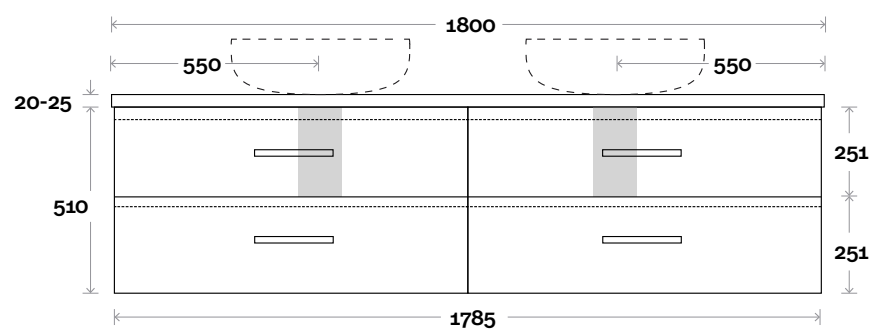

MARQUIS

Trademarq

Top Thickness

Caesarstone: 20mm

Symphony: 20mm

Nova: 25mm

Note:

- Nova waste centre: 550mm
- Symphony waste centre: 550mm std (may vary depending on basin)

Trademarq 16 1800mm all drawer double basin

Profile

Configuration

Kick

Legs

Wallmount

Top Drawer Box

All measurements are in 'mm' and are approximate and to be used as a guide only. Installation preparations are not recommended without product onsite.