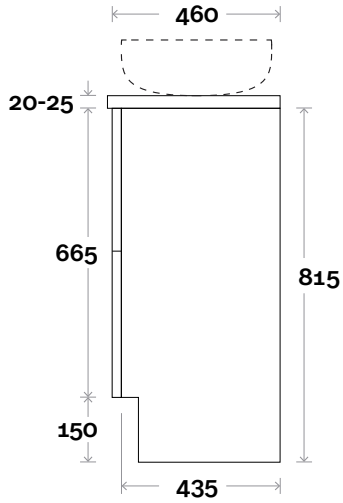

Trademarq 6 1500mm double basin

Profile

Configuration

Kick

Legs

Wallmount

All measurements are in 'mm' and are approximate and to be used as a guide only. Installation preparations are not recommended without product onsite.

MARQUIS

Trademarq

Top Thickness

Caesarstone: 20mm

Symphony: 20mm

Nova: 25mm

Note:

• Nova waste centre: 900mm

• Symphony waste centre: 900mm std (may vary depending on basin)

Trademarq 7 1800mm centre basin

Profile

Configuration

Kick

Legs

Wallmount

All measurements are in 'mm' and are approximate and to be used as a guide only. Installation preparations are not recommended without product onsite.

MARQUIS

Trademarq

Top Thickness

Caesarstone: 20mm

Symphony: 20mm

Nova: 25mm

Note:

• Nova waste centre: 550mm