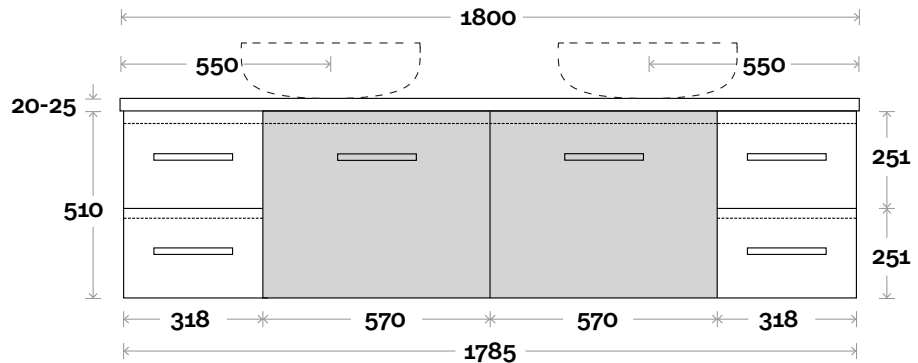

• Symphony waste centre: 550mm std (may vary depending on basin)

Trademarq 8 1800mm double basin

Profile

Configuration

Kick

Legs

Wallmount

All measurements are in 'mm' and are approximate and to be used as a guide only. Installation preparations are not recommended without product onsite.

MARQUIS

Trademarq

Trademarq 9 600mm all drawer centre basin

Top Thickness

Caesarstone: 20mm
 Casa Ceramic top: 20mm
 Davos: 40mm
 Symphony: 20mm
 Nova: 25mm

Note:

- Casa/Davos waste centre: 300mm
- Nova waste centre: 300mm
- Symphony waste centre: 300mm std (may vary depending on basin)