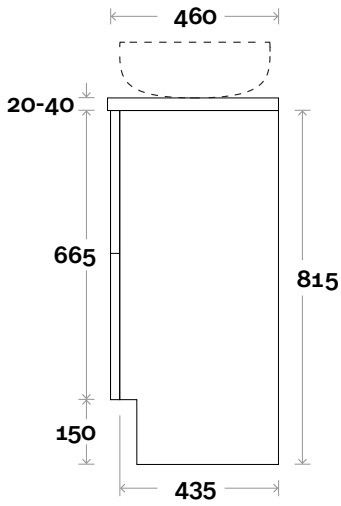

Profile

Configuration

Kick

Legs

Wallmount

All measurements are in 'mm' and are approximate and to be used as a guide only. Installation preparations are not recommended without product onsite.

MARQUIS

Trademarq

Trademarq 2 750mm centre basin

Top Thickness

Casa Ceramic top: 20mm
Caesarstone: 20mm
Davos: 40mm
Symphony: 20mm
Nova: 25mm

Note:

- Casa/Davos waste centre: 375mm
- Nova waste centre: 375mm
- Symphony waste centre: 375mm std (may vary depending on basin)
- Available in Left or Right hand drawers

Plumbing allowance

Profile

Configuration

Kick

Legs

Wallmount

All measurements are in 'mm' and are approximate and to be used as a guide only. Installation preparations are not recommended without product onsite.

MARQUIS

Trademarq

Trademarq 3 900mm centre basin

Top Thickness

Casa Ceramic top: 20mm
Caesarstone: 20mm
Davos: 40mm
Symphony: 20mm
Nova: 25mm

Note:

- Casa/Davos waste centre: 450mm
- Nova waste centre: 450mm
- Symphony waste centre: 450mm std (may vary depending on basin)
- Available in Left or Right hand drawers