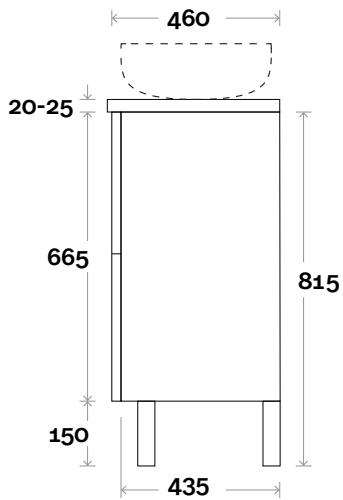

MARQUIS

Trademarq

Top Thickness

Caesarstone: 20mm

Symphony: 20mm

Nova: 25mm

Note:

- Nova waste centre: 750mm

- Symphony waste centre: 750mm std (may vary depending on basin)

Trademarq 5 1500mm centre basin

Profile

Configuration

Kick

Legs

Wallmount

MARQUIS

Trademarq

Top Thickness

Caesarstone: 20mm

Symphony: 20mm

Nova: 25mm

Note:

- Nova waste centre: 400mm

- Symphony waste centre: 400mm std (may vary depending on basin)

Trademarq 6 1500mm double basin

Profile

Configuration

Kick

Legs

Wallmount

All measurements are in 'mm' and are approximate and to be used as a guide only. Installation preparations are not recommended without product onsite.