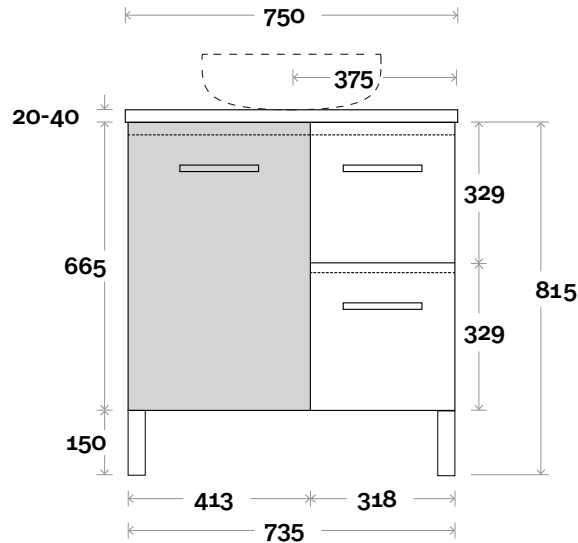

Profile

Configuration

Kick

Legs

Wallmount

All measurements are in 'mm' and are approximate and to be used as a guide only. Installation preparations are not recommended without product onsite.

MARQUIS

Trademarq

Trademarq 2 750mm centre basin

Top Thickness

Casa Ceramic top: 20mm
Caesarstone: 20mm
Davos: 40mm
Symphony: 20mm
Nova: 25mm

Note:

- Casa/Davos waste centre: 375mm
- Nova waste centre: 375mm
- Symphony waste centre: 375mm std (may vary depending on basin)
- Available in Left or Right hand drawers

Plumbing allowance

Profile

Configuration

Kick

Legs

Wallmount

All measurements are in 'mm' and are approximate and to be used as a guide only. Installation preparations are not recommended without product onsite.

MARQUIS

Trademarq

Trademarq 3 900mm centre basin

Top Thickness

Casa Ceramic top: 20mm
Caesarstone: 20mm
Davos: 40mm
Symphony: 20mm
Nova: 25mm

Note:

- Casa/Davos waste centre: 450mm
- Nova waste centre: 450mm
- Symphony waste centre: 450mm std (may vary depending on basin)
- Available in Left or Right hand drawers