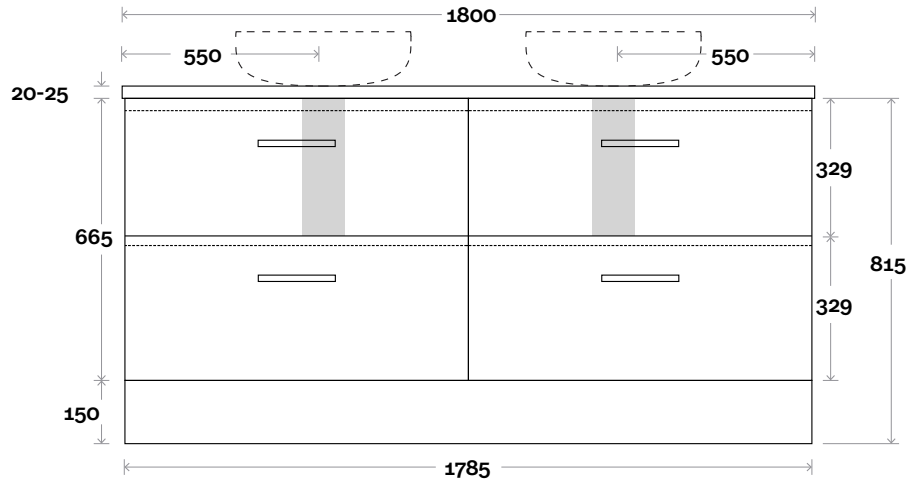

Profile

Configuration

Kick

Legs

Wallmount

All measurements are in 'mm' and are approximate and to be used as a guide only. Installation preparations are not recommended without product onsite.

MARQUIS

Trademarq

Plumbing allowance

Profile

Configuration

Kick

Legs

Wallmount

Top Drawer Box

All measurements are in 'mm' and are approximate and to be used as a guide only. Installation preparations are not recommended without product onsite.

MARQUIS

Trademarq

Top Thickness

Caesarstone: 20mm

Symphony: 20mm

Nova: 25mm

Note:

- Nova waste centre: 550mm
- Symphony waste centre: 550mm std (may vary depending on basin)

Trademarq 16 1800mm all drawer double basin

Profile

Configuration

Kick

Legs

Wallmount

Top Drawer Box

All measurements are in 'mm' and are approximate and to be used as a guide only. Installation preparations are not recommended without product onsite.