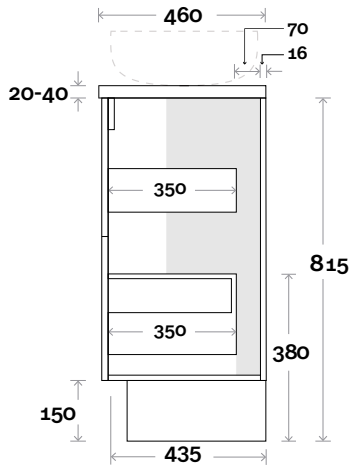

Profile

Configuration

Kick

Legs

Wallmount

Top Drawer Box

MARQUIS Trademarq

Trademarq 10 750mm all drawer centre basin

Top Thickness

Caesarstone: 20mm
 Casa Ceramic top: 20mm
 Davos: 40mm
 Symphony: 20mm
 Nova: 25mm

Note:

- Casa/Davos waste centre: 375mm
- Nova waste centre: 375mm
- Symphony waste centre: 375mm std (may vary depending on basin)

Profile

Configuration

Kick

Legs

Wallmount

Top Drawer Box

MARQUIS Trademarq

Trademarq 11 900mm all drawer centre basin

Top Thickness

Caesarstone: 20mm
 Casa Ceramic top: 20mm
 Davos: 40mm
 Symphony: 20mm
 Nova: 25mm

Note:

- Casa/Davos waste centre: 450mm
- Nova waste centre: 450mm
- Symphony waste centre: 450mm std (may vary depending on basin)