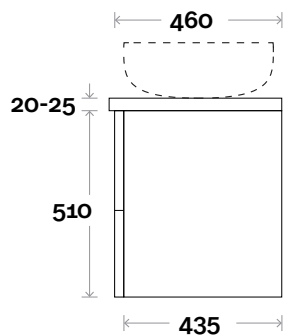

MARQUIS

Trademarq

Trademarq 4 1200mm centre basin

Top Thickness

Casa Ceramic top: 20mm
Caesarstone: 20mm
Davos: 40mm
Symphony: 20mm
Nova: 25mm

Note:

- Casa/Davos waste centre: 600mm
- Nova waste centre: 600mm
- Symphony waste centre: 600mm std (may vary depending on basin)
- Available in Left or Right hand drawers

- Symphony waste centre: 750mm std (may vary depending on basin)

Trademarq 5 1500mm centre basin

Profile

Configuration

Kick

Legs

Wallmount

MARQUIS

Trademarq

Top Thickness

Caesarstone: 20mm

Symphony: 20mm

Nova: 25mm

Note:

- Nova waste centre: 400mm

- Symphony waste centre: 400mm std (may vary depending on basin)

Trademarq 6 1500mm double basin

Profile

Configuration

Kick

Legs

Wallmount

All measurements are in 'mm' and are approximate and to be used as a guide only. Installation preparations are not recommended without product onsite.