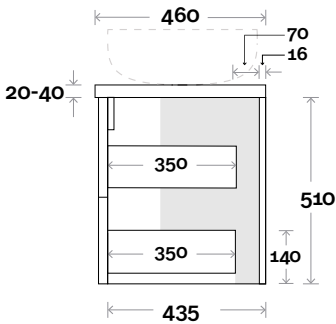

Trademarq 12 1200mm all drawer centre basin

Top Thickness

Caesarstone: 20mm
 Casa Ceramic top: 20mm
 Davos: 40mm
 Symphony: 20mm
 Nova: 25mm

Note:

- Casa/Davos waste centre: 600mm
- Nova waste centre: 600mm
- Symphony waste centre: 600mm std (may vary depending on basin)

Profile

Configuration

Kick

Legs

Wallmount

Top Drawer Box

All measurements are in 'mm' and are approximate and to be used as a guide only. Installation preparations are not recommended without product onsite.

MARQUIS

Trademarq

Trademarq 13 1500mm all drawer centre basin

Top Thickness

Caesarstone: 20mm

Symphony: 20mm

Nova: 25mm

Note:

All measurements are in 'mm' and are approximate and to be used as a guide only. Installation preparations are not recommended without product onsite.

MARQUIS

Trademarq

Trademarq 14 1500mm all drawer double basin