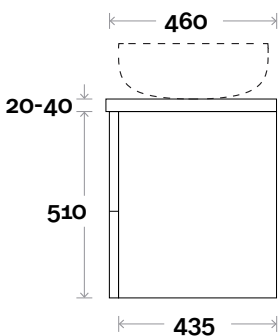

Profile

Configuration

Kick

Legs

Wallmount

All measurements are in 'mm' and are approximate and to be used as a guide only. Installation preparations are not recommended without product onsite.

MARQUIS

Trademarq

Trademarq 2 750mm centre basin

Top Thickness

Casa Ceramic top: 20mm
Caesarstone: 20mm
Davos: 40mm
Symphony: 20mm
Nova: 25mm

Note:

- Casa/Davos waste centre: 375mm
- Nova waste centre: 375mm
- Symphony waste centre: 375mm std (may vary depending on basin)
- Available in Left or Right hand drawers

Plumbing allowance

Profile

Configuration

Kick

Legs

Wallmount

All measurements are in 'mm' and are approximate and to be used as a guide only. Installation preparations are not recommended without product onsite.

MARQUIS

Trademarq

Trademarq 3 900mm centre basin

Top Thickness

Casa Ceramic top: 20mm
Caesarstone: 20mm
Davos: 40mm
Symphony: 20mm
Nova: 25mm

Note:

- Casa/Davos waste centre: 450mm
- Nova waste centre: 450mm
- Symphony waste centre: 450mm std (may vary depending on basin)
- Available in Left or Right hand drawers