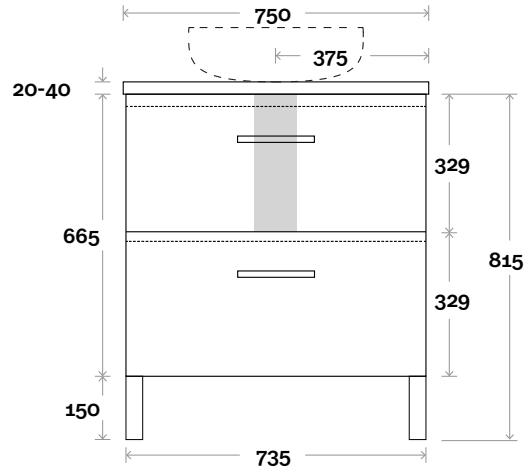

Profile

Configuration

Kick

Legs

Wallmount

Top Drawer Box

MARQUIS Trademarq

Trademarq 10 750mm all drawer centre basin

Top Thickness

Caesarstone: 20mm
 Casa Ceramic top: 20mm
 Davos: 40mm
 Symphony: 20mm
 Nova: 25mm

Note:

- Casa/Davos waste centre: 375mm
- Nova waste centre: 375mm
- Symphony waste centre: 375mm std (may vary depending on basin)

Profile

Configuration

Kick

Legs

Wallmount

Top Drawer Box

MARQUIS Trademarq

Trademarq 11 900mm all drawer centre basin