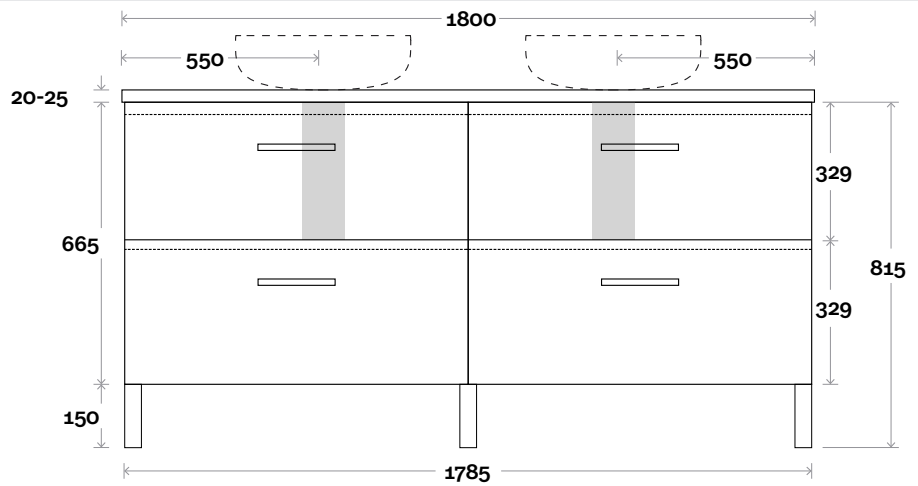

Trademarq 6 1500mm double basin

Profile

Configuration

Kick

Legs

Wallmount

All measurements are in 'mm' and are approximate and to be used as a guide only. Installation preparations are not recommended without product onsite.

All measurements are in 'mm' and are approximate and to be used as a guide only. Installation preparations are not recommended without product onsite.

MARQUIS

Trademarq

Trademarq 14 1500mm all drawer double basin

Plumbing allowance

Profile

Configuration

Kick

Legs

Wallmount

Top Drawer Box

All measurements are in 'mm' and are approximate and to be used as a guide only. Installation preparations are not recommended without product onsite.

Trademarq 16 1800mm all drawer double basin

Profile

Configuration

Kick

Legs

Wallmount

Top Drawer Box

All measurements are in 'mm' and are approximate and to be used as a guide only. Installation preparations are not recommended without product onsite.