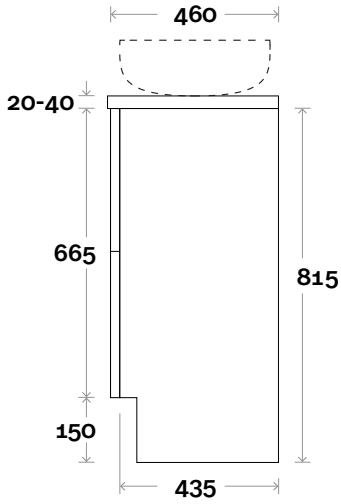

MARQUIS

Trademarq

Trademarq 3 900mm centre basin

Top Thickness

Casa Ceramic top: 20mm
Caesarstone: 20mm
Davos: 40mm
Symphony: 20mm
Nova: 25mm

Note:

- Casa/Davos waste centre: 450mm
- Nova waste centre: 450mm
- Symphony waste centre: 450mm std (may vary depending on basin)
- Available in Left or Right hand drawers

Plumbing allowance

Profile

Configuration

Kick

Legs

Wallmount

All measurements are in 'mm' and are approximate and to be used as a guide only. Installation preparations are not recommended without product onsite.

MARQUIS

Trademarq

Trademarq 4 1200mm centre basin

Top Thickness

Casa Ceramic top: 20mm
Caesarstone: 20mm
Davos: 40mm
Symphony: 20mm
Nova: 25mm

Note:

- Casa/Davos waste centre: 600mm
- Nova waste centre: 600mm
- Symphony waste centre: 600mm std (may vary depending on basin)
- Available in Left or Right hand drawers