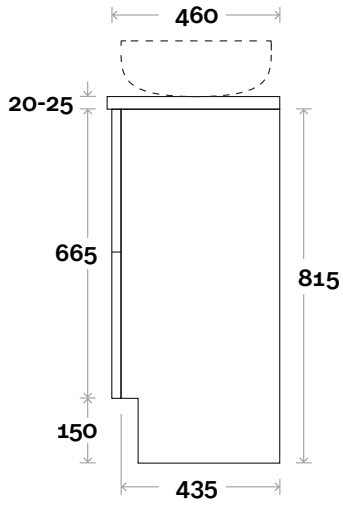

MARQUIS

Trademarq

Trademarq 4 1200mm centre basin

Top Thickness

Casa Ceramic top: 20mm
Caesarstone: 20mm
Davos: 40mm
Symphony: 20mm
Nova: 25mm

Note:

- Casa/Davos waste centre: 600mm
- Nova waste centre: 600mm
- Symphony waste centre: 600mm std (may vary depending on basin)
- Available in Left or Right hand drawers

MARQUIS

Trademarq

Top Thickness

Caesarstone: 20mm

Symphony: 20mm

Nova: 25mm

Note:

- Nova waste centre: 750mm

- Symphony waste centre: 750mm std (may vary depending on basin)

Trademarq 5 1500mm centre basin

Profile

Configuration

Kick

Legs

Wallmount

MARQUIS

Trademarq

Top Thickness

Caesarstone: 20mm

Symphony: 20mm

Nova: 25mm

Note:

- Nova waste centre: 400mm

- Symphony waste centre: 400mm std (may vary depending on basin)