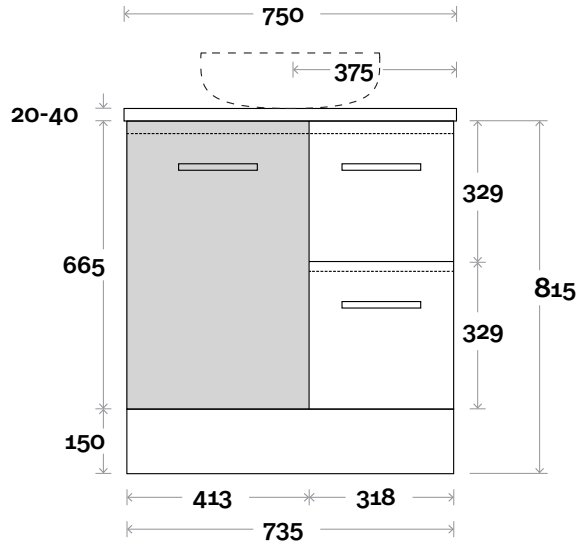

Profile

Configuration

Kick

Legs

Wallmount

All measurements are in 'mm' and are approximate and to be used as a guide only. Installation preparations are not recommended without product onsite.

MARQUIS

Trademarq

Trademarq 2 750mm centre basin

Top Thickness

Casa Ceramic top: 20mm
Caesarstone: 20mm
Davos: 40mm
Symphony: 20mm
Nova: 25mm

Note:

- Casa/Davos waste centre: 375mm
- Nova waste centre: 375mm
- Symphony waste centre: 375mm std (may vary depending on basin)
- Available in Left or Right hand drawers

Plumbing allowance

Profile

Configuration

Kick

Legs

Wallmount

All measurements are in 'mm' and are approximate and to be used as a guide only. Installation preparations are not recommended without product onsite.

MARQUIS

Trademarq

Trademarq 3 900mm centre basin

Top Thickness

Casa Ceramic top: 20mm
Caesarstone: 20mm
Davos: 40mm
Symphony: 20mm
Nova: 25mm

Note:

- Casa/Davos waste centre: 450mm
- Nova waste centre: 450mm
- Symphony waste centre: 450mm std (may vary depending on basin)
- Available in Left or Right hand drawers