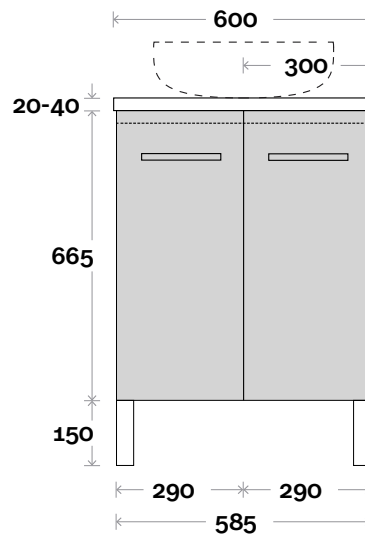

MARQUIS

Trademarq

Trademarq 1 600mm centre basin

Top Thickness

Casa Ceramic top: 20mm
Caesarstone: 20mm
Davos: 40mm
Symphony: 20mm
Nova: 25mm

Note:

- Casa/Davos waste centre: 300mm
- Nova waste centre: 300mm
- Symphony waste centre: 300mm std (may vary depending on basin)

Profile

Configuration

Kick

Legs

Wallmount

All measurements are in 'mm' and are approximate and to be used as a guide only. Installation preparations are not recommended without product onsite.

MARQUIS

Trademarq

Trademarq 2 750mm centre basin

Top Thickness

Casa Ceramic top: 20mm
Caesarstone: 20mm
Davos: 40mm
Symphony: 20mm
Nova: 25mm

Note:

- Casa/Davos waste centre: 375mm
- Nova waste centre: 375mm
- Symphony waste centre: 375mm std (may vary depending on basin)
- Available in Left or Right hand drawers

MARQUIS

Trademarq

Trademarq 3 900mm centre basin

Top Thickness

Casa Ceramic top: 20mm
Caesarstone: 20mm
Davos: 40mm
Symphony: 20mm
Nova: 25mm

Note:

- Casa/Davos waste centre: 450mm
- Nova waste centre: 450mm
- Symphony waste centre: 450mm std (may vary depending on basin)
- Available in Left or Right hand drawers