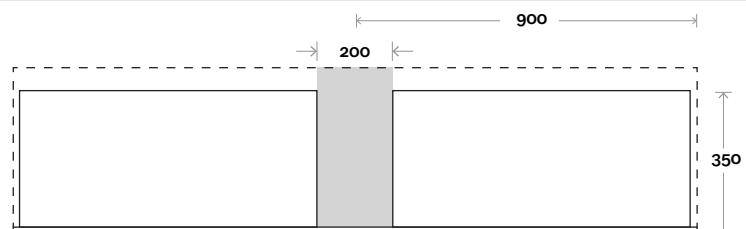

Plumbing allowance

Profile

Configuration

Kick

Legs

Wallmount

Top Drawer Box

All measurements are in 'mm' and are approximate and to be used as a guide only. Installation preparations are not recommended without product onsite.