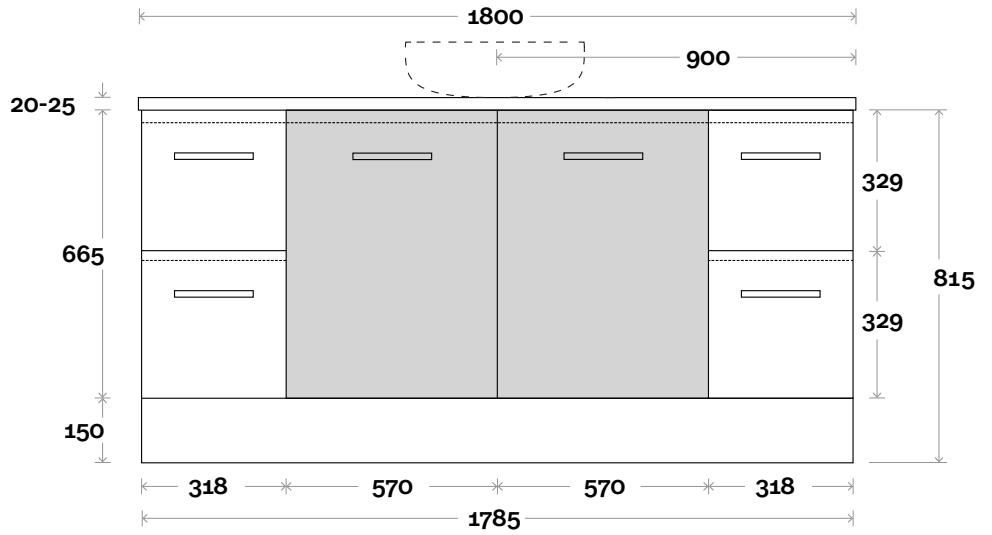

Trademarq 6 1500mm double basin

Profile

Configuration

Kick

Legs

Wallmount

All measurements are in 'mm' and are approximate and to be used as a guide only. Installation preparations are not recommended without product onsite.

• Symphony waste centre: 900mm std (may vary depending on basin)

Trademarq 7 1800mm centre basin

Profile

Configuration

Kick

Legs

Wallmount

All measurements are in 'mm' and are approximate and to be used as a guide only. Installation preparations are not recommended without product onsite.