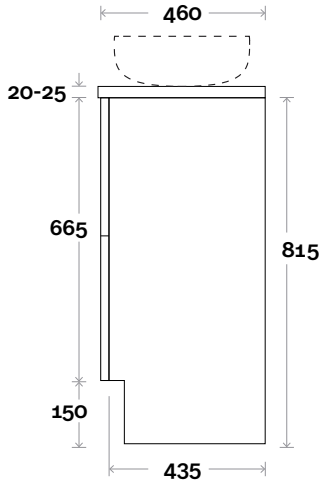

Profile

Configuration

Kick

Legs

Wallmount

Top Drawer Box

All measurements are in 'mm' and are approximate and to be used as a guide only. Installation preparations are not recommended without product onsite.

MARQUIS

Trademarq

Trademarq 13 1500mm all drawer centre basin

Top Thickness

Caesarstone: 20mm

Symphony: 20mm

Nova: 25mm

Note:

- Nova waste centre: 750mm
- Symphony waste centre: 750mm std (may vary depending on basin)

Plumbing allowance

Profile

Configuration

Kick

Legs

Wallmount

Top Drawer Box

All measurements are in 'mm' and are approximate and to be used as a guide only. Installation preparations are not recommended without product onsite.

MARQUIS

Trademarq

Trademarq 14 1500mm all drawer double basin