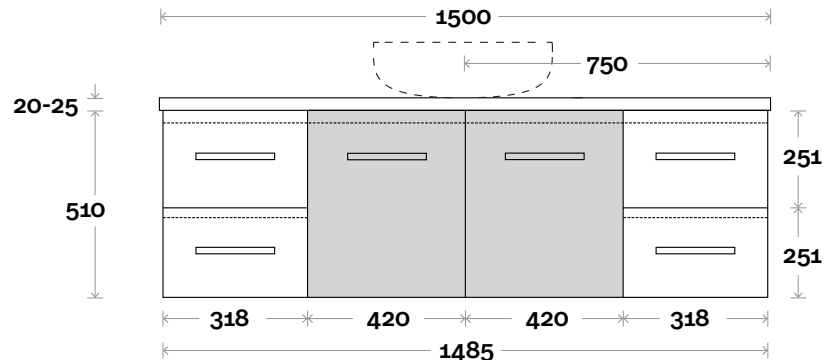

- Symphony waste centre: 750mm std (may vary depending on basin)

Trademarq 5 1500mm centre basin

Profile

Configuration

Kick

Legs

Wallmount

MARQUIS