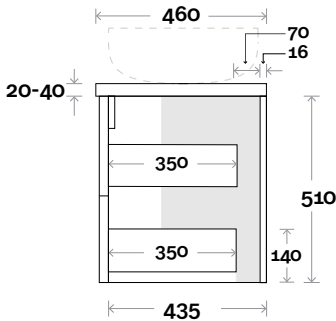

• Symphony waste centre: 550mm std (may vary depending on basin)

Trademarq 8 1800mm double basin

Profile

Configuration

Kick

Legs

Wallmount

All measurements are in 'mm' and are approximate and to be used as a guide only. Installation preparations are not recommended without product onsite.

MARQUIS

Trademarq

Trademarq 9 600mm all drawer centre basin

Top Thickness

Caesarstone: 20mm
 Casa Ceramic top: 20mm
 Davos: 40mm
 Symphony: 20mm
 Nova: 25mm

Note:

- Casa/Davos waste centre: 300mm
- Nova waste centre: 300mm
- Symphony waste centre: 300mm std (may vary depending on basin)

Profile

Configuration

Kick

Legs

Wallmount

Top Drawer Box

MARQUIS Trademarq

Trademarq 10 750mm all drawer centre basin

Top Thickness

Caesarstone: 20mm
 Casa Ceramic top: 20mm
 Davos: 40mm
 Symphony: 20mm
 Nova: 25mm

Note:

- Casa/Davos waste centre: 375mm
- Nova waste centre: 375mm
- Symphony waste centre: 375mm std (may vary depending on basin)