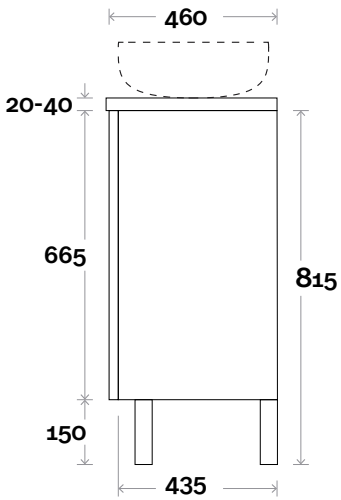

MARQUIS

Trademarq

Trademarq 1 600mm centre basin

Top Thickness

Casa Ceramic top: 20mm
Caesarstone: 20mm
Davos: 40mm
Symphony: 20mm
Nova: 25mm

Note:

- Casa/Davos waste centre: 300mm
- Nova waste centre: 300mm
- Symphony waste centre: 300mm std (may vary depending on basin)

Profile

Configuration

Kick

Legs

Wallmount

All measurements are in 'mm' and are approximate and to be used as a guide only. Installation preparations are not recommended without product onsite.

MARQUIS

Trademarq

Trademarq 2 750mm centre basin

Top Thickness

Casa Ceramic top: 20mm
Caesarstone: 20mm
Davos: 40mm
Symphony: 20mm
Nova: 25mm

Note:

- Casa/Davos waste centre: 375mm
- Nova waste centre: 375mm
- Symphony waste centre: 375mm std (may vary depending on basin)
- Available in Left or Right hand drawers