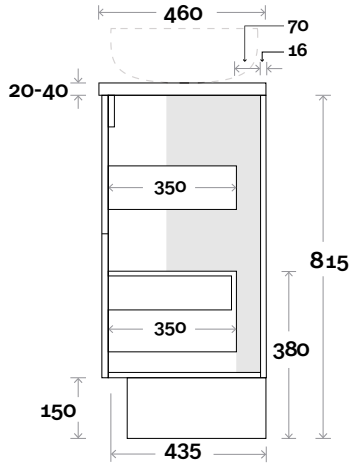

Top Thickness

Caesarstone: 20mm
 Casa Ceramic top: 20mm
 Davos: 40mm
 Symphony: 20mm
 Nova: 25mm

Note:

- Casa/Davos waste centre: 450mm
- Nova waste centre: 450mm
- Symphony waste centre: 450mm std (may vary depending on basin)

Trademarq 12 1200mm all drawer centre basin

Top Thickness

Caesarstone: 20mm
 Casa Ceramic top: 20mm
 Davos: 40mm
 Symphony: 20mm
 Nova: 25mm

Note:

- Casa/Davos waste centre: 600mm
- Nova waste centre: 600mm
- Symphony waste centre: 600mm std (may vary depending on basin)

Profile

Configuration

Kick

Legs

Wallmount

Top Drawer Box

All measurements are in 'mm' and are approximate and to be used as a guide only. Installation preparations are not recommended without product onsite.

All measurements are in 'mm' and are approximate and to be used as a guide only. Installation preparations are not recommended without product onsite.

MARQUIS

Trademarq

Trademarq 14 1500mm all drawer double basin