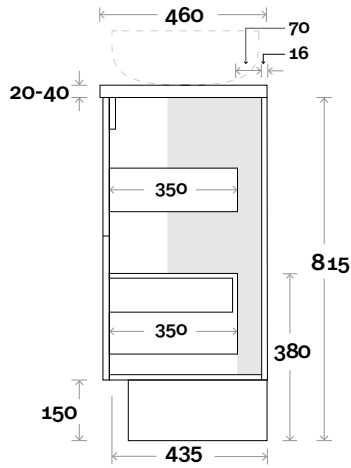

MARQUIS Trademarq

Trademarq 11 900mm all drawer centre basin

Top Thickness

Caesarstone: 20mm
Casa Ceramic top: 20mm
Davos: 40mm
Symphony: 20mm
Nova: 25mm

Note:

- Casa/Davos waste centre: 450mm
- Nova waste centre: 450mm
- Symphony waste centre: 450mm std (may vary depending on basin)

Profile

Configuration

Kick