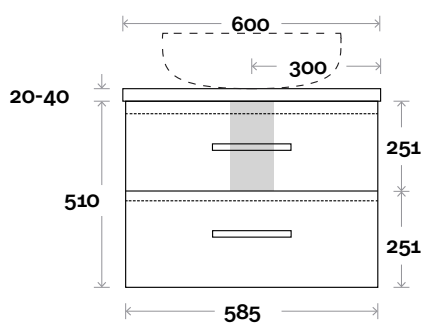

• Symphony waste centre: 550mm std (may vary depending on basin)

Trademarq 8 1800mm double basin

Profile

Configuration

Kick

Legs

Wallmount

All measurements are in 'mm' and are approximate and to be used as a guide only. Installation preparations are not recommended without product onsite.

MARQUIS

Trademarq

Trademarq 9 600mm all drawer centre basin

Top Thickness

Caesarstone: 20mm
 Casa Ceramic top: 20mm
 Davos: 40mm
 Symphony: 20mm
 Nova: 25mm

Note:

- Casa/Davos waste centre: 300mm
- Nova waste centre: 300mm
- Symphony waste centre: 300mm std (may vary depending on basin)

Profile

Configuration

Kick

Legs

Wallmount

Top Drawer Box

MARQUIS Trademarq

Trademarq 10 750mm all drawer centre basin

Top Thickness

Caesarstone: 20mm
 Casa Ceramic top: 20mm
 Davos: 40mm
 Symphony: 20mm
 Nova: 25mm

Note:

- Casa/Davos waste centre: 375mm
- Nova waste centre: 375mm
- Symphony waste centre: 375mm std (may vary depending on basin)