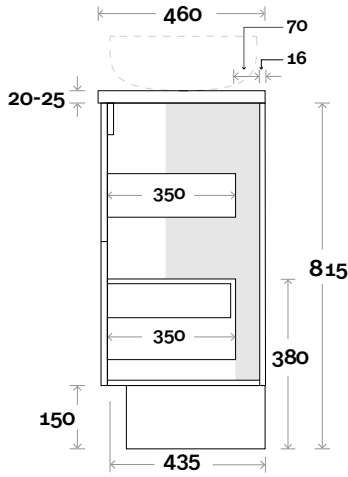

- Nova waste centre: 750mm
- Symphony waste centre: 750mm std (may vary depending on basin)

Plumbing allowance

Profile

Configuration

Kick

Legs

Wallmount

Top Drawer Box

All measurements are in 'mm' and are approximate and to be used as a guide only. Installation preparations are not recommended without product onsite.

MARQUIS

Trademarq

Trademarq 14 1500mm all drawer double basin

Top Thickness

Caesarstone: 20mm

Symphony: 20mm

Nova: 25mm

Note:

- Nova waste centre: 400mm
- Symphony waste centre: 400mm std (may vary depending on basin)

Plumbing allowance

Profile

Configuration

Kick

Legs

Wallmount

Top Drawer Box

All measurements are in 'mm' and are approximate and to be used as a guide only. Installation preparations are not recommended without product onsite.

MARQUIS