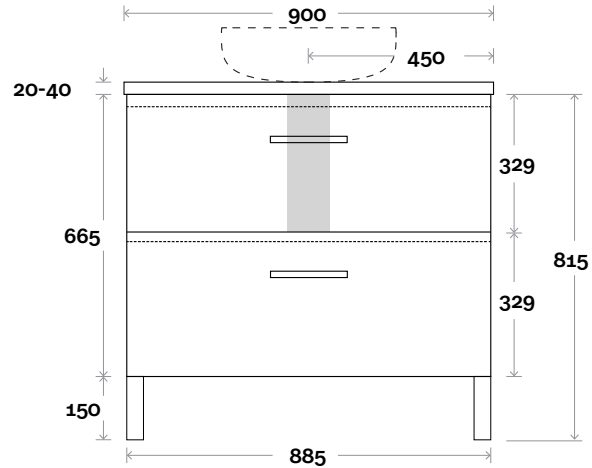

MARQUIS Trademarq

Trademarq 11 900mm all drawer centre basin

Top Thickness

Caesarstone: 20mm
Casa Ceramic top: 20mm
Davos: 40mm
Symphony: 20mm
Nova: 25mm

Note:

- Casa/Davos waste centre: 450mm
- Nova waste centre: 450mm
- Symphony waste centre: 450mm std (may vary depending on basin)

Profile

Configuration

Kick

Legs

Wallmount

Top Drawer Box