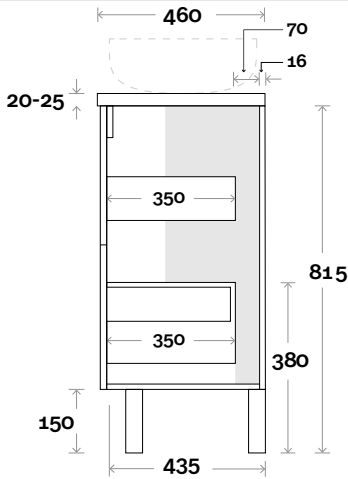

All measurements are in 'mm' and are approximate and to be used as a guide only. Installation preparations are not recommended without product onsite.

MARQUIS

Trademarq

Trademarq 14 1500mm all drawer double basin

Plumbing allowance

Profile

Configuration

Kick

Legs

Wallmount

Top Drawer Box

All measurements are in 'mm' and are approximate and to be used as a guide only. Installation preparations are not recommended without product onsite.

MARQUIS

Trademarq

Top Thickness

Caesarstone: 20mm

Symphony: 20mm

Nova: 25mm

Note:

- Nova waste centre: 550mm
- Symphony waste centre: 550mm std (may vary depending on basin)

Trademarq 16 1800mm all drawer double basin

Profile

Configuration

Kick

Legs

Wallmount

Top Drawer Box

All measurements are in 'mm' and are approximate and to be used as a guide only. Installation preparations are not recommended without product onsite.