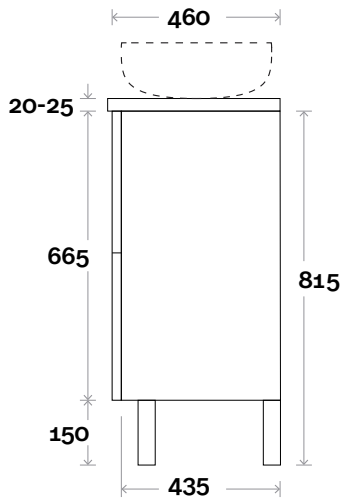

Trademarq 6 1500mm double basin

Profile

Configuration

Kick

Legs

Wallmount

All measurements are in 'mm' and are approximate and to be used as a guide only. Installation preparations are not recommended without product onsite.

MARQUIS

Trademarq

Top Thickness

Caesarstone: 20mm

Symphony: 20mm

Nova: 25mm

Note:

• Nova waste centre: 900mm

• Symphony waste centre: 900mm std (may vary depending on basin)

Trademarq 7 1800mm centre basin

Profile

Configuration

Kick

Legs

Wallmount

All measurements are in 'mm' and are approximate and to be used as a guide only. Installation preparations are not recommended without product onsite.

MARQUIS

Trademarq

Top Thickness

Caesarstone: 20mm

Symphony: 20mm

Nova: 25mm

Note:

• Nova waste centre: 550mm