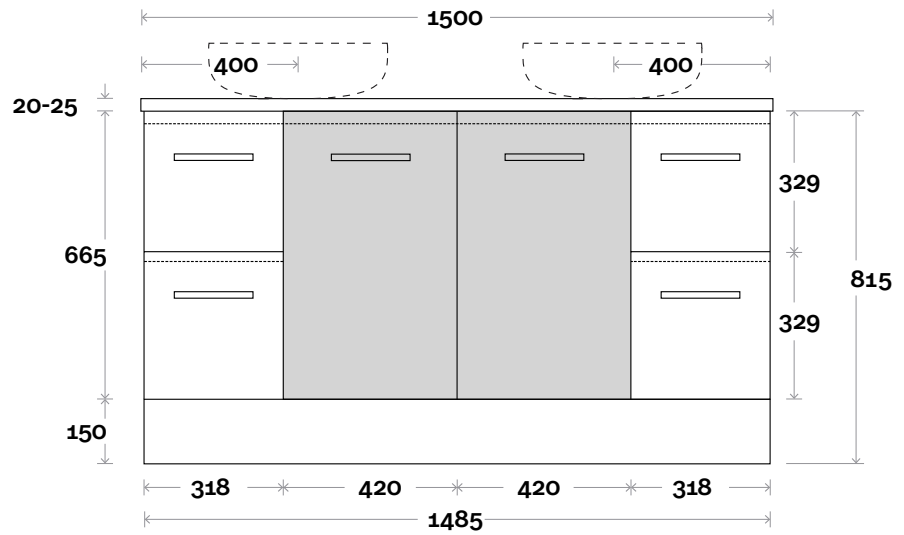

- Symphony waste centre: 750mm std (may vary depending on basin)

Trademarq 5 1500mm centre basin

Profile

Configuration

Kick

Legs

Wallmount

MARQUIS

Trademarq

Top Thickness

Caesarstone: 20mm

Symphony: 20mm

Nova: 25mm

Note:

- Nova waste centre: 400mm

- Symphony waste centre: 400mm std (may vary depending on basin)

Trademarq 6 1500mm double basin

Profile

Configuration

Kick

Legs

Wallmount

All measurements are in 'mm' and are approximate and to be used as a guide only. Installation preparations are not recommended without product onsite.