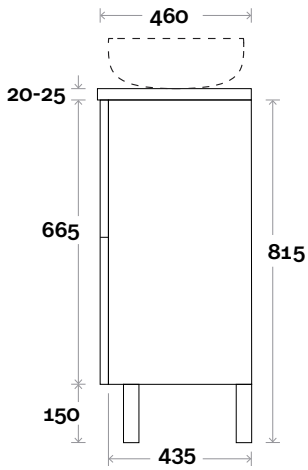

Profile

Configuration

Kick

Legs

Wallmount

Top Drawer Box

All measurements are in 'mm' and are approximate and to be used as a guide only. Installation preparations are not recommended without product onsite.

MARQUIS

Trademarq

Trademarq 13 1500mm all drawer centre basin

Top Thickness

Caesarstone: 20mm

Symphony: 20mm

Nova: 25mm

Note:

- Nova waste centre: 750mm
- Symphony waste centre: 750mm std (may vary depending on basin)

Plumbing allowance

Profile

Configuration

Kick

Legs

Wallmount

Top Drawer Box

All measurements are in 'mm' and are approximate and to be used as a guide only. Installation preparations are not recommended without product onsite.

MARQUIS

Trademarq

Trademarq 14 1500mm all drawer double basin