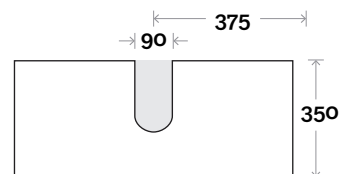

Top Thickness

Caesarstone: 20mm
 Casa Ceramic top: 20mm
 Davos: 40mm
 Symphony: 20mm
 Nova: 25mm

Note:

- Casa/Davos waste centre: 375mm
- Nova waste centre: 375mm
- Symphony waste centre: 375mm std (may vary depending on basin)

Profile

Configuration

Kick

Legs

Wallmount

Top Drawer Box

MARQUIS Trademarq

Trademarq 11 900mm all drawer centre basin

Top Thickness

Caesarstone: 20mm
 Casa Ceramic top: 20mm
 Davos: 40mm
 Symphony: 20mm
 Nova: 25mm

Note:

- Casa/Davos waste centre: 450mm
- Nova waste centre: 450mm
- Symphony waste centre: 450mm std (may vary depending on basin)