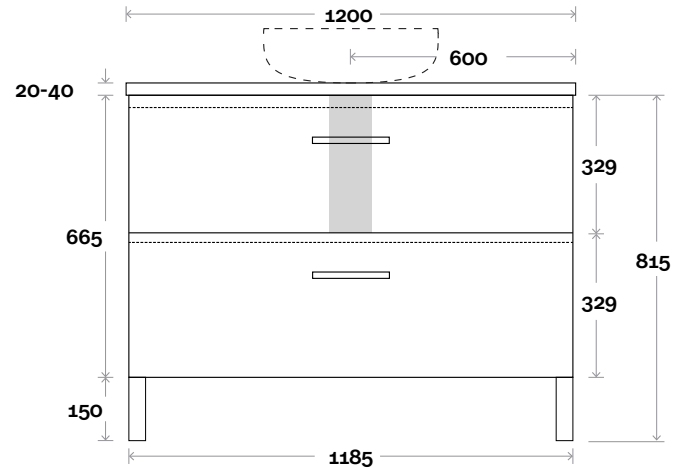

Top Thickness

Caesarstone: 20mm
 Casa Ceramic top: 20mm
 Davos: 40mm
 Symphony: 20mm
 Nova: 25mm

Note:

- Casa/Davos waste centre: 450mm
- Nova waste centre: 450mm
- Symphony waste centre: 450mm std (may vary depending on basin)

Trademarq 12 1200mm all drawer centre basin

Top Thickness

Caesarstone: 20mm
 Casa Ceramic top: 20mm
 Davos: 40mm
 Symphony: 20mm
 Nova: 25mm

Note:

- Casa/Davos waste centre: 600mm
- Nova waste centre: 600mm
- Symphony waste centre: 600mm std (may vary depending on basin)

Profile

Configuration

Kick

Legs

Wallmount

Top Drawer Box

All measurements are in 'mm' and are approximate and to be used as a guide only. Installation preparations are not recommended without product onsite.

All measurements are in 'mm' and are approximate and to be used as a guide only. Installation preparations are not recommended without product onsite.

MARQUIS

Trademarq

Trademarq 14 1500mm all drawer double basin