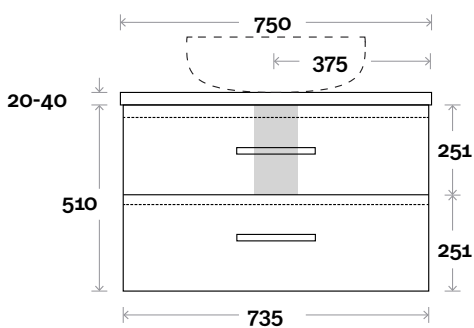

Top Thickness

Caesarstone: 20mm
 Casa Ceramic top: 20mm
 Davos: 40mm
 Symphony: 20mm
 Nova: 25mm

Note:

- Casa/Davos waste centre: 375mm
- Nova waste centre: 375mm
- Symphony waste centre: 375mm std (may vary depending on basin)

Profile

Configuration

Kick

Legs

Wallmount

Top Drawer Box

MARQUIS Trademarq

Trademarq 11 900mm all drawer centre basin

Top Thickness

Caesarstone: 20mm
 Casa Ceramic top: 20mm
 Davos: 40mm
 Symphony: 20mm
 Nova: 25mm

Note:

- Casa/Davos waste centre: 450mm
- Nova waste centre: 450mm
- Symphony waste centre: 450mm std (may vary depending on basin)