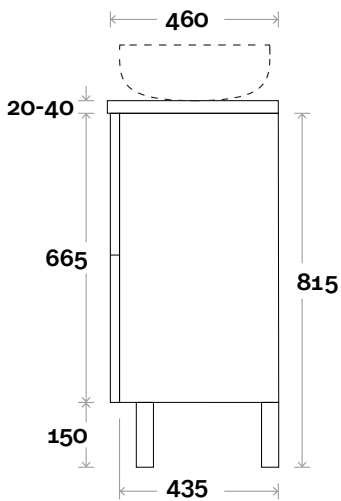

Plumbing allowance

Profile

Configuration

Kick

Legs

Wallmount

All measurements are in 'mm' and are approximate and to be used as a guide only. Installation preparations are not recommended without product onsite.

MARQUIS

Trademarq

Trademarq 4 1200mm centre basin

Top Thickness

Casa Ceramic top: 20mm
Caesarstone: 20mm
Davos: 40mm
Symphony: 20mm
Nova: 25mm

Note:

- Casa/Davos waste centre: 600mm
- Nova waste centre: 600mm
- Symphony waste centre: 600mm std (may vary depending on basin)
- Available in Left or Right hand drawers

MARQUIS

Trademarq

Top Thickness

Caesarstone: 20mm

Symphony: 20mm

Nova: 25mm

Note:

- Nova waste centre: 750mm