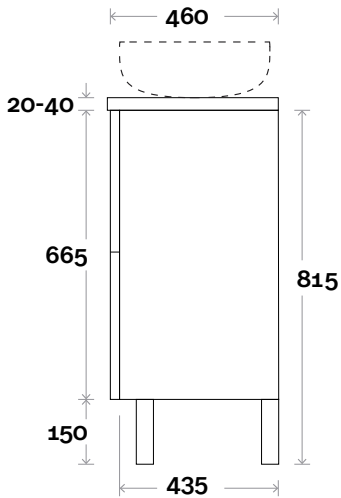

Trademarq 2 750mm centre basin

Top Thickness

Casa Ceramic top: 20mm
Caesarstone: 20mm
Davos: 40mm
Symphony: 20mm
Nova: 25mm

Note:

- Casa/Davos waste centre: 375mm
- Nova waste centre: 375mm
- Symphony waste centre: 375mm std (may vary depending on basin)
- Available in Left or Right hand drawers

MARQUIS

Trademarq

Trademarq 3 900mm centre basin

Top Thickness

Casa Ceramic top: 20mm
Caesarstone: 20mm
Davos: 40mm
Symphony: 20mm
Nova: 25mm

Note:

- Casa/Davos waste centre: 450mm
- Nova waste centre: 450mm
- Symphony waste centre: 450mm std (may vary depending on basin)
- Available in Left or Right hand drawers

Plumbing allowance

Profile

Configuration

Kick

Legs

Wallmount

All measurements are in 'mm' and are approximate and to be used as a guide only. Installation preparations are not recommended without product onsite.

MARQUIS

Trademarq

Trademarq 4 1200mm centre basin

Top Thickness

Casa Ceramic top: 20mm
Caesarstone: 20mm
Davos: 40mm
Symphony: 20mm
Nova: 25mm

Note:

- Casa/Davos waste centre: 600mm
- Nova waste centre: 600mm
- Symphony waste centre: 600mm std (may vary depending on basin)
- Available in Left or Right hand drawers