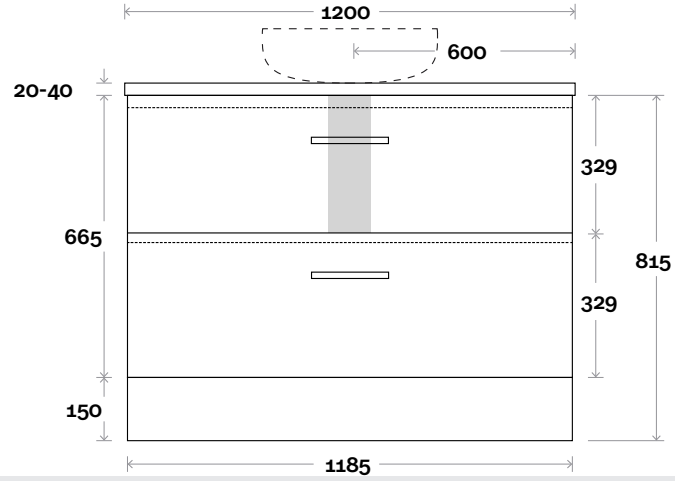

Profile

Configuration

Kick

Legs

Wallmount

All measurements are in 'mm' and are approximate and to be used as a guide only. Installation preparations are not recommended without product onsite.

MARQUIS

Trademarq

Top Thickness

Caesarstone: 20mm
 Casa Ceramic top: 20mm
 Davos: 40mm
 Symphony: 20mm
 Nova: 25mm

Note:

- Casa/Davos waste centre: 450mm
- Nova waste centre: 450mm
- Symphony waste centre: 450mm std (may vary depending on basin)

Trademarq 12 1200mm all drawer centre basin

Top Thickness

Caesarstone: 20mm
 Casa Ceramic top: 20mm
 Davos: 40mm
 Symphony: 20mm
 Nova: 25mm

Note:

- Casa/Davos waste centre: 600mm
- Nova waste centre: 600mm
- Symphony waste centre: 600mm std (may vary depending on basin)

Profile

Configuration

Kick

Legs

Wallmount

Top Drawer Box

All measurements are in 'mm' and are approximate and to be used as a guide only. Installation preparations are not recommended without product onsite.