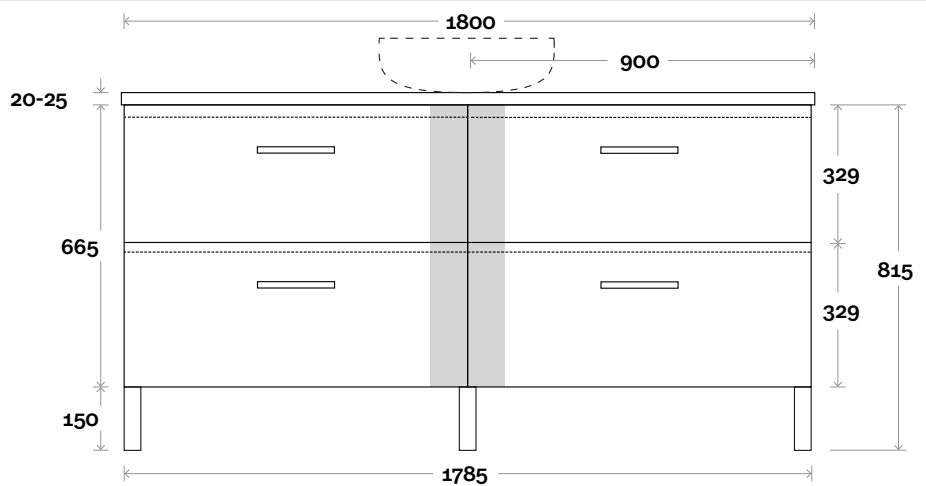

Profile

Configuration

Kick

Legs

Wallmount

All measurements are in 'mm' and are approximate and to be used as a guide only. Installation preparations are not recommended without product onsite.

MARQUIS

Trademarq

Trademarq

Trademarq 15 1800mm all drawer centre basin

Top Thickness

Caesarstone: 20mm

Symphony: 20mm

Nova: 25mm

Note:

- Nova waste centre: 900mm
- Symphony waste centre: 900mm std (may vary depending on basin)

Plumbing allowance

Profile

Configuration

Kick

Legs

Wallmount

Top Drawer Box

All measurements are in 'mm' and are approximate and to be used as a guide only. Installation preparations are not recommended without product onsite.

Trademarq 16 1800mm all drawer double basin

Profile

Configuration

Kick

Legs

Wallmount

Top Drawer Box

All measurements are in 'mm' and are approximate and to be used as a guide only. Installation preparations are not recommended without product onsite.