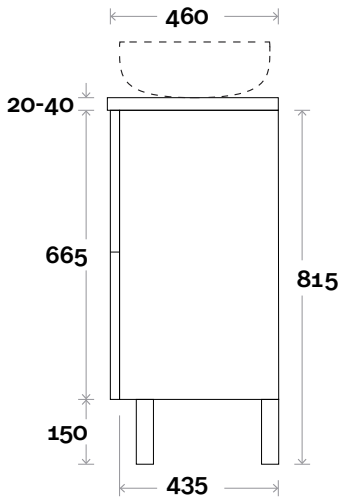

Profile

Configuration

Kick

Legs

Wallmount

All measurements are in 'mm' and are approximate and to be used as a guide only. Installation preparations are not recommended without product onsite.

MARQUIS

Trademarq

Trademarq 2 750mm centre basin

Top Thickness

Casa Ceramic top: 20mm
Caesarstone: 20mm
Davos: 40mm
Symphony: 20mm
Nova: 25mm

Note:

- Casa/Davos waste centre: 375mm
- Nova waste centre: 375mm
- Symphony waste centre: 375mm std (may vary depending on basin)
- Available in Left or Right hand drawers

Plumbing allowance

Profile

Configuration

Kick

Legs

Wallmount

All measurements are in 'mm' and are approximate and to be used as a guide only. Installation preparations are not recommended without product onsite.

MARQUIS

Trademarq

Trademarq 3 900mm centre basin

Top Thickness

Casa Ceramic top: 20mm
Caesarstone: 20mm
Davos: 40mm
Symphony: 20mm
Nova: 25mm

Note:

- Casa/Davos waste centre: 450mm
- Nova waste centre: 450mm
- Symphony waste centre: 450mm std (may vary depending on basin)
- Available in Left or Right hand drawers