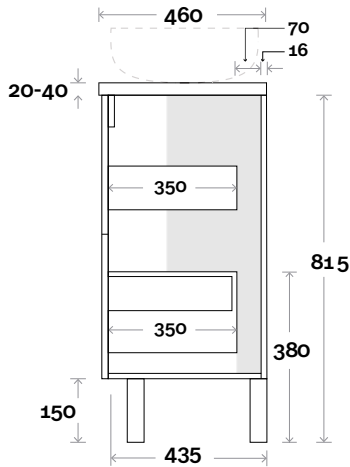

Top Thickness

Caesarstone: 20mm
 Casa Ceramic top: 20mm
 Davos: 40mm
 Symphony: 20mm
 Nova: 25mm

Note:

- Casa/Davos waste centre: 450mm
- Nova waste centre: 450mm
- Symphony waste centre: 450mm std (may vary depending on basin)

Trademarq 12 1200mm all drawer centre basin

Top Thickness

Caesarstone: 20mm
 Casa Ceramic top: 20mm
 Davos: 40mm
 Symphony: 20mm
 Nova: 25mm

Note:

- Casa/Davos waste centre: 600mm
- Nova waste centre: 600mm
- Symphony waste centre: 600mm std (may vary depending on basin)

Profile

Configuration

Kick

Legs

Wallmount

Top Drawer Box

All measurements are in 'mm' and are approximate and to be used as a guide only. Installation preparations are not recommended without product onsite.

All measurements are in 'mm' and are approximate and to be used as a guide only. Installation preparations are not recommended without product onsite.

MARQUIS

Trademarq

Trademarq 14 1500mm all drawer double basin