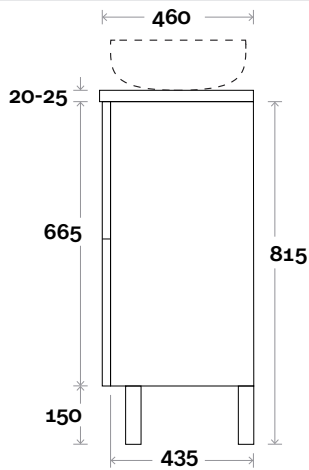

All measurements are in 'mm' and are approximate and to be used as a guide only. Installation preparations are not recommended without product onsite.

MARQUIS

Trademarq

Trademarq 14 1500mm all drawer double basin

Trademarq

Trademarq 15 1800mm all drawer centre basin

Top Thickness

Caesarstone: 20mm

Symphony: 20mm

Nova: 25mm

Note:

- Nova waste centre: 900mm
- Symphony waste centre: 900mm std (may vary depending on basin)

Plumbing allowance

Profile

Configuration

Kick

Legs

Wallmount

Top Drawer Box

All measurements are in 'mm' and are approximate and to be used as a guide only. Installation preparations are not recommended without product onsite.

Trademarq 16 1800mm all drawer double basin

Profile

Configuration

Kick

Legs

Wallmount

Top Drawer Box

All measurements are in 'mm' and are approximate and to be used as a guide only. Installation preparations are not recommended without product onsite.