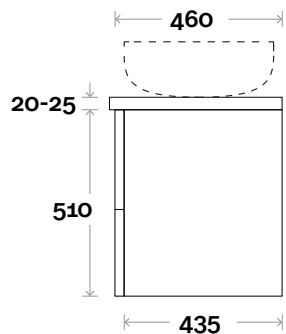

Trademarq 6 1500mm double basin

Profile

Configuration

Kick

Legs

Wallmount

All measurements are in 'mm' and are approximate and to be used as a guide only. Installation preparations are not recommended without product onsite.

• Symphony waste centre: 900mm std (may vary depending on basin)

Trademarq 7 1800mm centre basin

Profile

Configuration

Kick

Legs

Wallmount

All measurements are in 'mm' and are approximate and to be used as a guide only. Installation preparations are not recommended without product onsite.

MARQUIS

Trademarq

Top Thickness

Caesarstone: 20mm

Symphony: 20mm

Nova: 25mm

Note:

• Nova waste centre: 550mm

• Symphony waste centre: 550mm std (may vary depending on basin)

Trademarq 8 1800mm double basin

Profile

Configuration

Kick

Legs

Wallmount

All measurements are in 'mm' and are approximate and to be used as a guide only. Installation preparations are not recommended without product onsite.