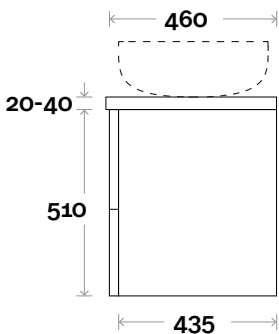

MARQUIS

Trademarq

Trademarq 3 900mm centre basin

Top Thickness

Casa Ceramic top: 20mm
Caesarstone: 20mm
Davos: 40mm
Symphony: 20mm
Nova: 25mm

Note:

- Casa/Davos waste centre: 450mm
- Nova waste centre: 450mm
- Symphony waste centre: 450mm std (may vary depending on basin)
- Available in Left or Right hand drawers

MARQUIS

Trademarq

Trademarq 4 1200mm centre basin

Top Thickness

Casa Ceramic top: 20mm
Caesarstone: 20mm
Davos: 40mm
Symphony: 20mm
Nova: 25mm

Note:

- Casa/Davos waste centre: 600mm
- Nova waste centre: 600mm
- Symphony waste centre: 600mm std (may vary depending on basin)
- Available in Left or Right hand drawers

Plumbing allowance

Profile

Configuration

Kick

Legs

Wallmount

All measurements are in 'mm' and are approximate and to be used as a guide only. Installation preparations are not recommended without product onsite.

MARQUIS

Trademarq

Top Thickness

Caesarstone: 20mm

Symphony: 20mm

Nova: 25mm

Note:

- Nova waste centre: 750mm