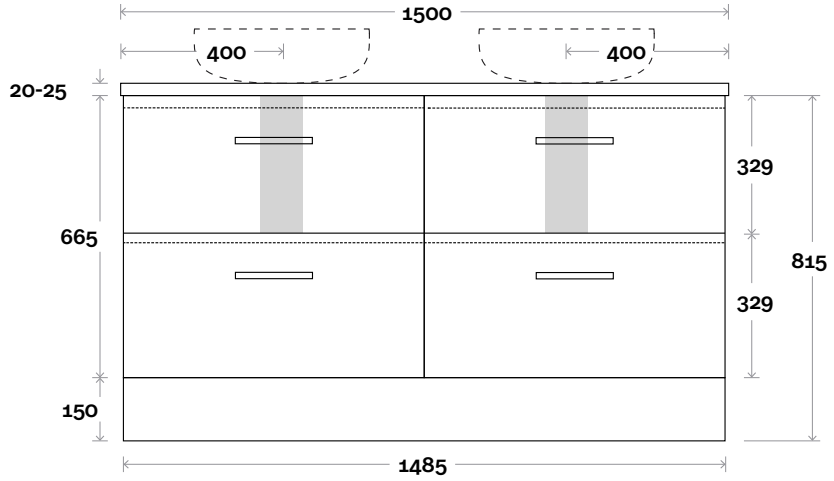

Profile

Configuration

Kick

Legs

Wallmount

All measurements are in 'mm' and are approximate and to be used as a guide only. Installation preparations are not recommended without product onsite.

MARQUIS

Trademarq

All measurements are in 'mm' and are approximate and to be used as a guide only. Installation preparations are not recommended without product onsite.

MARQUIS

Trademarq

Trademarq 14 1500mm all drawer double basin

Top Thickness

Caesarstone: 20mm

Symphony: 20mm

Nova: 25mm

Note:

- Nova waste centre: 400mm
- Symphony waste centre: 400mm std (may vary depending on basin)

Plumbing allowance

Profile

Configuration

Kick

Legs

Wallmount

Top Drawer Box

All measurements are in 'mm' and are approximate and to be used as a guide only. Installation preparations are not recommended without product onsite.

MARQUIS