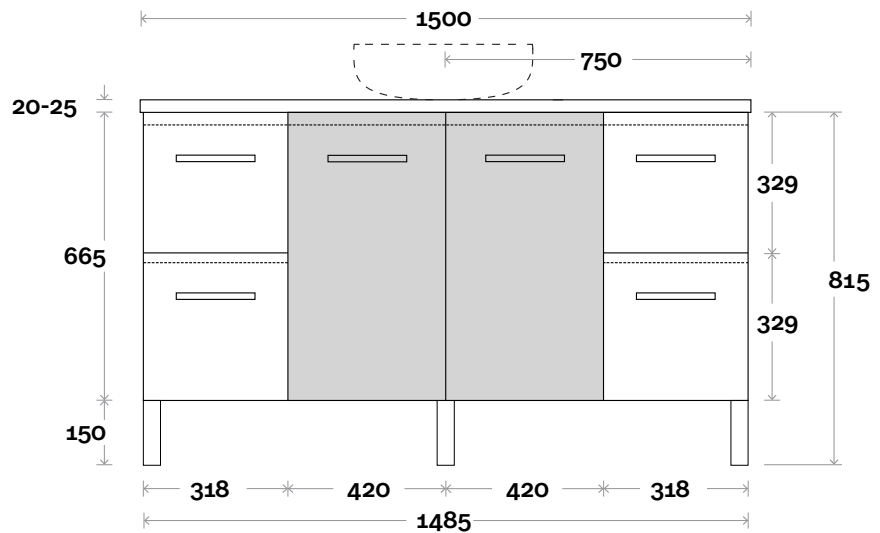

- Symphony waste centre: 750mm std (may vary depending on basin)

Trademarq 5 1500mm centre basin

Profile

Configuration

Kick

Legs

Wallmount

MARQUIS

Trademarq

Top Thickness

Caesarstone: 20mm

Symphony: 20mm

Nova: 25mm

Note:

- Nova waste centre: 400mm

- Symphony waste centre: 400mm std (may vary depending on basin)

Trademarq 6 1500mm double basin

Profile

Configuration

Kick

Legs

Wallmount

All measurements are in 'mm' and are approximate and to be used as a guide only. Installation preparations are not recommended without product onsite.