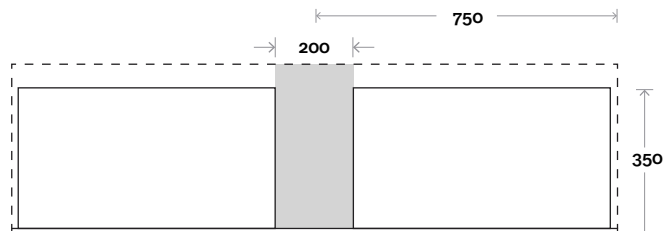

- Nova waste centre: 750mm
- Symphony waste centre: 750mm std (may vary depending on basin)

Plumbing allowance

Profile

Configuration

Kick

Legs

Wallmount

Top Drawer Box

All measurements are in 'mm' and are approximate and to be used as a guide only. Installation preparations are not recommended without product onsite.

MARQUIS

Trademarq

Trademarq 14 1500mm all drawer double basin