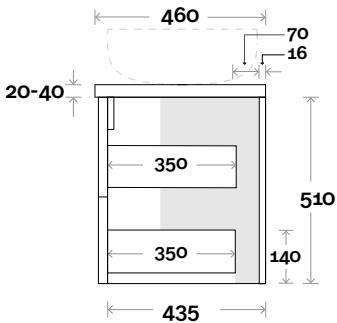

Top Thickness

Caesarstone: 20mm
 Casa Ceramic top: 20mm
 Davos: 40mm
 Symphony: 20mm
 Nova: 25mm

Note:

- Casa/Davos waste centre: 375mm
- Nova waste centre: 375mm
- Symphony waste centre: 375mm std (may vary depending on basin)

Profile

Configuration

Kick

Legs

Wallmount

Top Drawer Box

MARQUIS Trademarq

Trademarq 11 900mm all drawer centre basin

Top Thickness

Caesarstone: 20mm
 Casa Ceramic top: 20mm
 Davos: 40mm
 Symphony: 20mm
 Nova: 25mm

Note:

- Casa/Davos waste centre: 450mm
- Nova waste centre: 450mm
- Symphony waste centre: 450mm std (may vary depending on basin)