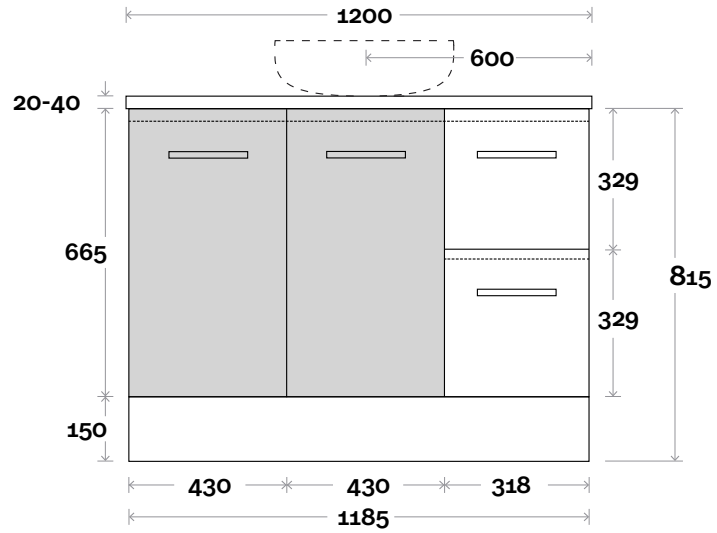

MARQUIS

Trademarq

Trademarq 3 900mm centre basin

Top Thickness

Casa Ceramic top: 20mm
Caesarstone: 20mm
Davos: 40mm
Symphony: 20mm
Nova: 25mm

Note:

- Casa/Davos waste centre: 450mm
- Nova waste centre: 450mm
- Symphony waste centre: 450mm std (may vary depending on basin)
- Available in Left or Right hand drawers

Plumbing allowance

Profile

Configuration

Kick

Legs

Wallmount

All measurements are in 'mm' and are approximate and to be used as a guide only. Installation preparations are not recommended without product onsite.

MARQUIS

Trademarq

Trademarq 4 1200mm centre basin

Top Thickness

Casa Ceramic top: 20mm
Caesarstone: 20mm
Davos: 40mm
Symphony: 20mm
Nova: 25mm

Note:

- Casa/Davos waste centre: 600mm
- Nova waste centre: 600mm
- Symphony waste centre: 600mm std (may vary depending on basin)
- Available in Left or Right hand drawers