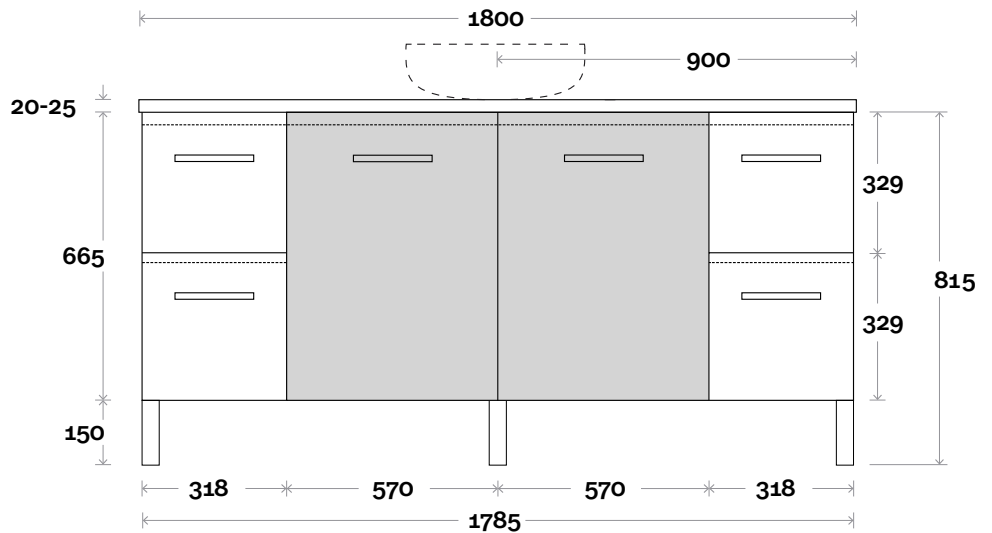

Trademarq 6 1500mm double basin

Profile

Configuration

Kick

Legs

Wallmount

All measurements are in 'mm' and are approximate and to be used as a guide only. Installation preparations are not recommended without product onsite.

• Symphony waste centre: 900mm std (may vary depending on basin)

Trademarq 7 1800mm centre basin

Profile

Configuration

Kick

Legs

Wallmount

All measurements are in 'mm' and are approximate and to be used as a guide only. Installation preparations are not recommended without product onsite.