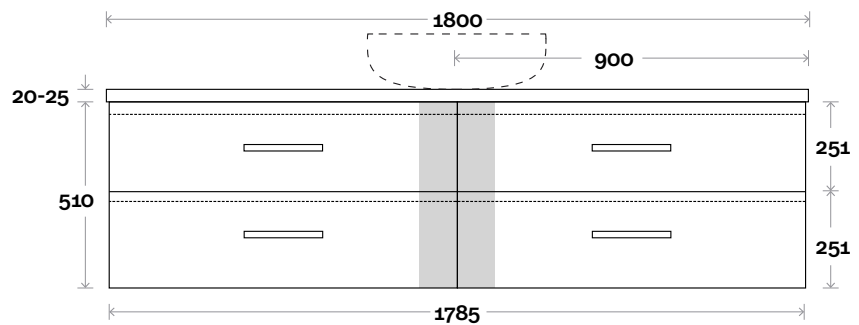

Profile

Configuration

Kick

Legs

Wallmount

All measurements are in 'mm' and are approximate and to be used as a guide only. Installation preparations are not recommended without product onsite.

MARQUIS

Trademarq

Trademarq

Trademarq 15 1800mm all drawer centre basin

Top Thickness

Caesarstone: 20mm

Symphony: 20mm

Nova: 25mm

Note:

- Nova waste centre: 900mm
- Symphony waste centre: 900mm std (may vary depending on basin)

Plumbing allowance

Profile

Configuration

Kick

Legs

Wallmount

Top Drawer Box

All measurements are in 'mm' and are approximate and to be used as a guide only. Installation preparations are not recommended without product onsite.

MARQUIS

Trademarq

Top Thickness

Caesarstone: 20mm

Symphony: 20mm

Nova: 25mm

Note:

- Nova waste centre: 550mm
- Symphony waste centre: 550mm std (may vary depending on basin)