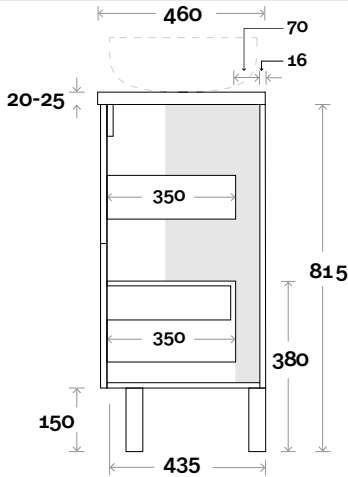

- Nova waste centre: 750mm
- Symphony waste centre: 750mm std (may vary depending on basin)

Plumbing allowance

Profile

Configuration

Kick

Legs

Wallmount

Top Drawer Box

All measurements are in 'mm' and are approximate and to be used as a guide only. Installation preparations are not recommended without product onsite.

MARQUIS

Trademarq

Trademarq 14 1500mm all drawer double basin

Top Thickness

Caesarstone: 20mm

Symphony: 20mm

Nova: 25mm

Note:

- Nova waste centre: 400mm
- Symphony waste centre: 400mm std (may vary depending on basin)

Plumbing allowance

Profile

Configuration

Kick

Legs

Wallmount

Top Drawer Box

All measurements are in 'mm' and are approximate and to be used as a guide only. Installation preparations are not recommended without product onsite.

MARQUIS