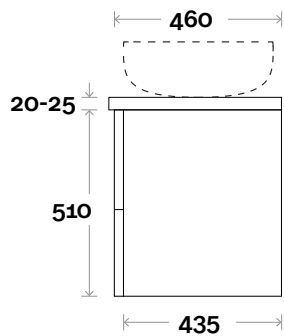

Trademarq 6 1500mm double basin

Profile

Configuration

Kick

Legs

Wallmount

All measurements are in 'mm' and are approximate and to be used as a guide only. Installation preparations are not recommended without product onsite.

• Symphony waste centre: 900mm std (may vary depending on basin)

Trademarq 7 1800mm centre basin

Profile

Configuration

Kick

Legs

Wallmount

All measurements are in 'mm' and are approximate and to be used as a guide only. Installation preparations are not recommended without product onsite.

• Symphony waste centre: 550mm std (may vary depending on basin)

Trademarq 8 1800mm double basin

Profile

Configuration

Kick

Legs

Wallmount

All measurements are in 'mm' and are approximate and to be used as a guide only. Installation preparations are not recommended without product onsite.

MARQUIS

Trademarq

Trademarq 9 600mm all drawer centre basin

Top Thickness

Caesarstone: 20mm
 Casa Ceramic top: 20mm
 Davos: 40mm
 Symphony: 20mm
 Nova: 25mm

Note:

- Casa/Davos waste centre: 300mm
- Nova waste centre: 300mm
- Symphony waste centre: 300mm std (may vary depending on basin)