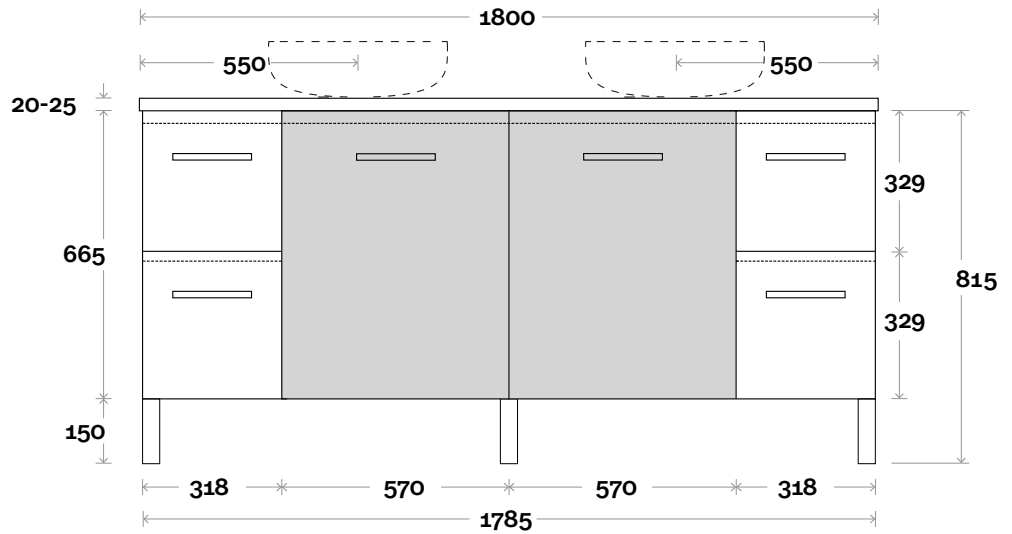

• Symphony waste centre: 550mm std (may vary depending on basin)

Trademarq 8 1800mm double basin

Profile

Configuration

Kick

Legs

Wallmount

All measurements are in 'mm' and are approximate and to be used as a guide only. Installation preparations are not recommended without product onsite.

MARQUIS

Trademarq

Trademarq 9 600mm all drawer centre basin

Top Thickness

Caesarstone: 20mm
 Casa Ceramic top: 20mm
 Davos: 40mm
 Symphony: 20mm
 Nova: 25mm

Note:

- Casa/Davos waste centre: 300mm
- Nova waste centre: 300mm
- Symphony waste centre: 300mm std (may vary depending on basin)