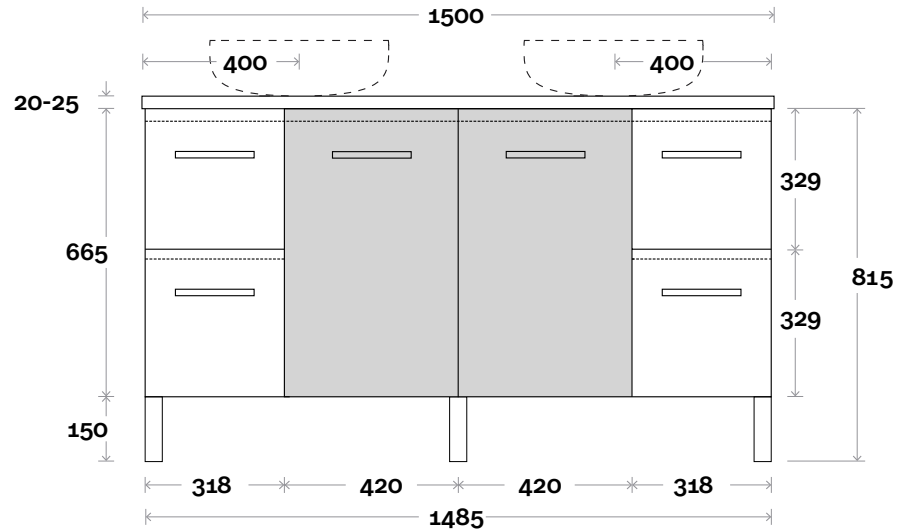

Trademarq 6 1500mm double basin

Profile

Configuration

Kick

Legs

Wallmount

All measurements are in 'mm' and are approximate and to be used as a guide only. Installation preparations are not recommended without product onsite.