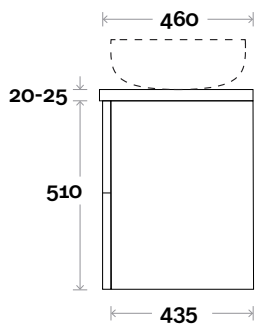

All measurements are in 'mm' and are approximate and to be used as a guide only. Installation preparations are not recommended without product onsite.

MARQUIS

Trademarq

Trademarq 14 1500mm all drawer double basin

Trademarq

Trademarq 15 1800mm all drawer centre basin

Top Thickness

Caesarstone: 20mm

Symphony: 20mm

Nova: 25mm

Note:

- Nova waste centre: 900mm
- Symphony waste centre: 900mm std (may vary depending on basin)

Plumbing allowance

Profile

Configuration

Kick

Legs

Wallmount

Top Drawer Box

All measurements are in 'mm' and are approximate and to be used as a guide only. Installation preparations are not recommended without product onsite.

MARQUIS

Trademarq

Top Thickness

Caesarstone: 20mm

Symphony: 20mm

Nova: 25mm

Note:

- Nova waste centre: 550mm
- Symphony waste centre: 550mm std (may vary depending on basin)