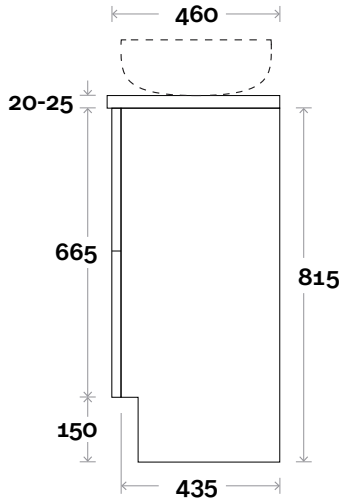

MARQUIS

Trademarq

Trademarq 4 1200mm centre basin

Top Thickness

Casa Ceramic top: 20mm
Caesarstone: 20mm
Davos: 40mm
Symphony: 20mm
Nova: 25mm

Note:

- Casa/Davos waste centre: 600mm
- Nova waste centre: 600mm
- Symphony waste centre: 600mm std (may vary depending on basin)
- Available in Left or Right hand drawers

- Symphony waste centre: 750mm std (may vary depending on basin)

Trademarq 5 1500mm centre basin

Profile

Configuration

Kick

Legs

Wallmount

MARQUIS

Trademarq

Top Thickness

Caesarstone: 20mm

Symphony: 20mm

Nova: 25mm

Note:

- Nova waste centre: 400mm

- Symphony waste centre: 400mm std (may vary depending on basin)

Trademarq 6 1500mm double basin

Profile

Configuration

Kick

Legs

Wallmount

All measurements are in 'mm' and are approximate and to be used as a guide only. Installation preparations are not recommended without product onsite.