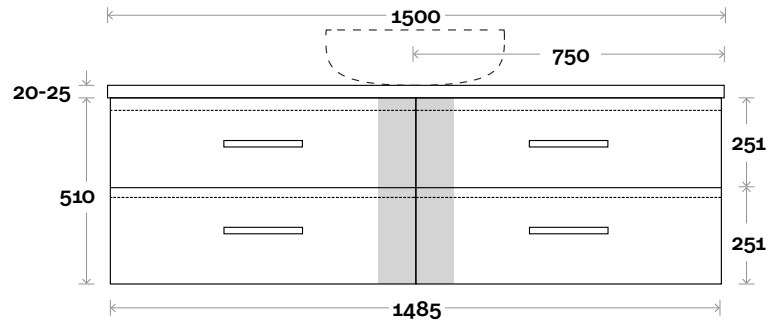

Profile

Configuration

Kick

Legs

Wallmount

All measurements are in 'mm' and are approximate and to be used as a guide only. Installation preparations are not recommended without product onsite.

MARQUIS

Trademarq

Profile

Configuration

Kick

Legs

Wallmount

Top Drawer Box

All measurements are in 'mm' and are approximate and to be used as a guide only. Installation preparations are not recommended without product onsite.

- Nova waste centre: 750mm
- Symphony waste centre: 750mm std (may vary depending on basin)

Plumbing allowance

Profile

Configuration

Kick

Legs

Wallmount

Top Drawer Box

All measurements are in 'mm' and are approximate and to be used as a guide only. Installation preparations are not recommended without product onsite.

MARQUIS

Trademarq

Trademarq 14 1500mm all drawer double basin