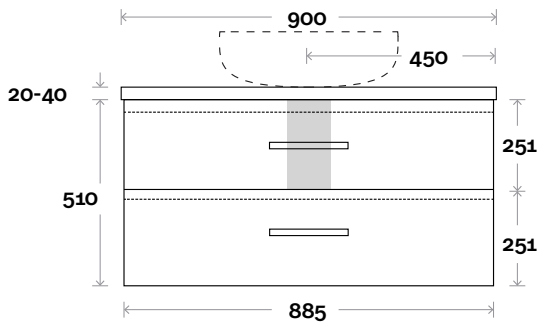

Top Thickness

Caesarstone: 20mm
 Casa Ceramic top: 20mm
 Davos: 40mm
 Symphony: 20mm
 Nova: 25mm

Note:

- Casa/Davos waste centre: 450mm
- Nova waste centre: 450mm
- Symphony waste centre: 450mm std (may vary depending on basin)

Profile

Configuration

Kick

Legs

Wallmount

Top Drawer Box

MARQUIS

Trademarq

Trademarq 12 1200mm all drawer centre basin

Top Thickness

Caesarstone: 20mm
 Casa Ceramic top: 20mm
 Davos: 40mm
 Symphony: 20mm
 Nova: 25mm

Note:

- Casa/Davos waste centre: 600mm
- Nova waste centre: 600mm
- Symphony waste centre: 600mm std (may vary depending on basin)

Profile

Configuration

Kick

Legs

Wallmount

Top Drawer Box

All measurements are in 'mm' and are approximate and to be used as a guide only. Installation preparations are not recommended without product onsite.