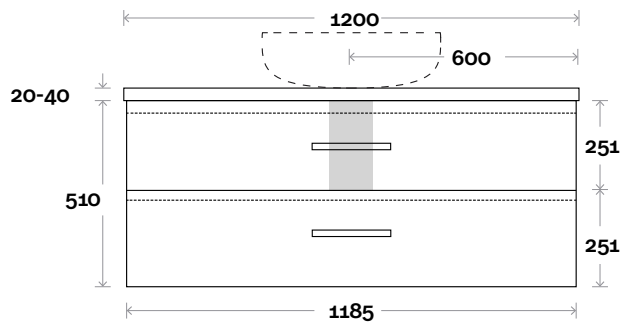

Top Thickness

Caesarstone: 20mm
 Casa Ceramic top: 20mm
 Davos: 40mm
 Symphony: 20mm
 Nova: 25mm

Note:

- Casa/Davos waste centre: 450mm
- Nova waste centre: 450mm
- Symphony waste centre: 450mm std (may vary depending on basin)

Trademarq 12 1200mm all drawer centre basin

Top Thickness

Caesarstone: 20mm
 Casa Ceramic top: 20mm
 Davos: 40mm
 Symphony: 20mm
 Nova: 25mm

Note:

- Casa/Davos waste centre: 600mm
- Nova waste centre: 600mm
- Symphony waste centre: 600mm std (may vary depending on basin)

Profile

Configuration

Kick

Legs

Wallmount

Top Drawer Box

All measurements are in 'mm' and are approximate and to be used as a guide only. Installation preparations are not recommended without product onsite.

MARQUIS

Trademarq

Trademarq 13 1500mm all drawer centre basin

Top Thickness

Caesarstone: 20mm

Symphony: 20mm

Nova: 25mm

Note: