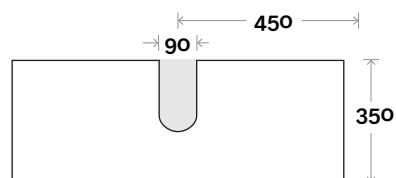

Top Thickness

Caesarstone: 20mm
 Casa Ceramic top: 20mm
 Davos: 40mm
 Symphony: 20mm
 Nova: 25mm

Note:

- Casa/Davos waste centre: 450mm
- Nova waste centre: 450mm
- Symphony waste centre: 450mm std (may vary depending on basin)

Profile

Configuration

Kick

Legs

Wallmount

Top Drawer Box

MARQUIS

Trademarq

Trademarq 12 1200mm all drawer centre basin

Top Thickness

Caesarstone: 20mm
 Casa Ceramic top: 20mm
 Davos: 40mm
 Symphony: 20mm
 Nova: 25mm

Note:

- Casa/Davos waste centre: 600mm
- Nova waste centre: 600mm
- Symphony waste centre: 600mm std (may vary depending on basin)