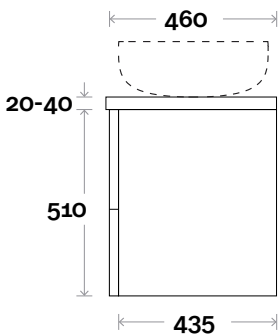

Trademarq 2 750mm centre basin

Top Thickness

Casa Ceramic top: 20mm
Caesarstone: 20mm
Davos: 40mm
Symphony: 20mm
Nova: 25mm

Note:

- Casa/Davos waste centre: 375mm
- Nova waste centre: 375mm
- Symphony waste centre: 375mm std (may vary depending on basin)
- Available in Left or Right hand drawers

MARQUIS

Trademarq

Trademarq 3 900mm centre basin

Top Thickness

Casa Ceramic top: 20mm
Caesarstone: 20mm
Davos: 40mm
Symphony: 20mm
Nova: 25mm

Note:

- Casa/Davos waste centre: 450mm
- Nova waste centre: 450mm
- Symphony waste centre: 450mm std (may vary depending on basin)
- Available in Left or Right hand drawers

Plumbing allowance

Profile

Configuration

Kick

Legs

Wallmount

All measurements are in 'mm' and are approximate and to be used as a guide only. Installation preparations are not recommended without product onsite.

MARQUIS

Trademarq

Trademarq 4 1200mm centre basin

Top Thickness

Casa Ceramic top: 20mm
Caesarstone: 20mm
Davos: 40mm
Symphony: 20mm
Nova: 25mm

Note:

- Casa/Davos waste centre: 600mm
- Nova waste centre: 600mm
- Symphony waste centre: 600mm std (may vary depending on basin)
- Available in Left or Right hand drawers