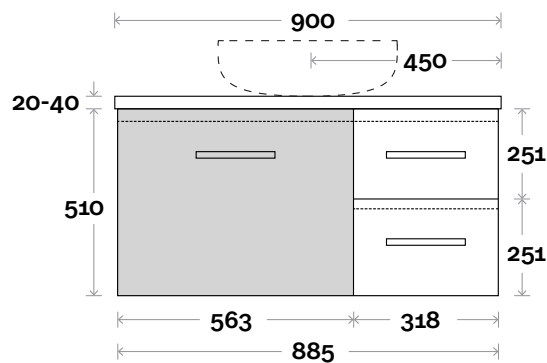

Trademarq 2 750mm centre basin

Top Thickness

Casa Ceramic top: 20mm
Caesarstone: 20mm
Davos: 40mm
Symphony: 20mm
Nova: 25mm

Note:

- Casa/Davos waste centre: 375mm
- Nova waste centre: 375mm
- Symphony waste centre: 375mm std (may vary depending on basin)
- Available in Left or Right hand drawers

MARQUIS

Trademarq

Trademarq 3 900mm centre basin

Top Thickness

Casa Ceramic top: 20mm
Caesarstone: 20mm
Davos: 40mm
Symphony: 20mm
Nova: 25mm

Note:

- Casa/Davos waste centre: 450mm
- Nova waste centre: 450mm
- Symphony waste centre: 450mm std (may vary depending on basin)
- Available in Left or Right hand drawers

Plumbing allowance

Profile

Configuration

Kick

Legs

Wallmount

All measurements are in 'mm' and are approximate and to be used as a guide only. Installation preparations are not recommended without product onsite.

MARQUIS

Trademarq

Trademarq 4 1200mm centre basin

Top Thickness

Casa Ceramic top: 20mm
Caesarstone: 20mm
Davos: 40mm
Symphony: 20mm
Nova: 25mm

Note:

- Casa/Davos waste centre: 600mm
- Nova waste centre: 600mm
- Symphony waste centre: 600mm std (may vary depending on basin)
- Available in Left or Right hand drawers