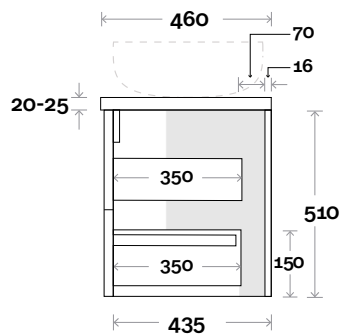

All measurements are in 'mm' and are approximate and to be used as a guide only. Installation preparations are not recommended without product onsite.

MARQUIS

Trademarq

Trademarq 14 1500mm all drawer double basin

Plumbing allowance

Profile

Configuration

Kick

Legs

Wallmount

Top Drawer Box

All measurements are in 'mm' and are approximate and to be used as a guide only. Installation preparations are not recommended without product onsite.

MARQUIS

Trademarq

Top Thickness

Caesarstone: 20mm

Symphony: 20mm

Nova: 25mm

Note:

- Nova waste centre: 550mm
- Symphony waste centre: 550mm std (may vary depending on basin)

Trademarq 16 1800mm all drawer double basin

Profile

Configuration

Kick

Legs

Wallmount

Top Drawer Box

All measurements are in 'mm' and are approximate and to be used as a guide only. Installation preparations are not recommended without product onsite.