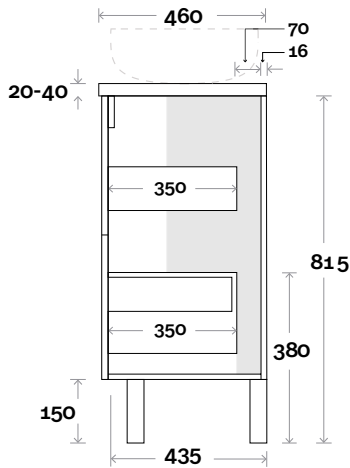

Profile

Configuration

Kick

Legs

Wallmount

Top Drawer Box

MARQUIS Trademarq

Trademarq 10 750mm all drawer centre basin

Top Thickness

Caesarstone: 20mm
 Casa Ceramic top: 20mm
 Davos: 40mm
 Symphony: 20mm
 Nova: 25mm

Note:

- Casa/Davos waste centre: 375mm
- Nova waste centre: 375mm
- Symphony waste centre: 375mm std (may vary depending on basin)

Profile

Configuration

Kick

Legs

Wallmount

Top Drawer Box

MARQUIS Trademarq

Trademarq 11 900mm all drawer centre basin

Top Thickness

Caesarstone: 20mm
 Casa Ceramic top: 20mm
 Davos: 40mm
 Symphony: 20mm
 Nova: 25mm

Note:

- Casa/Davos waste centre: 450mm
- Nova waste centre: 450mm
- Symphony waste centre: 450mm std (may vary depending on basin)