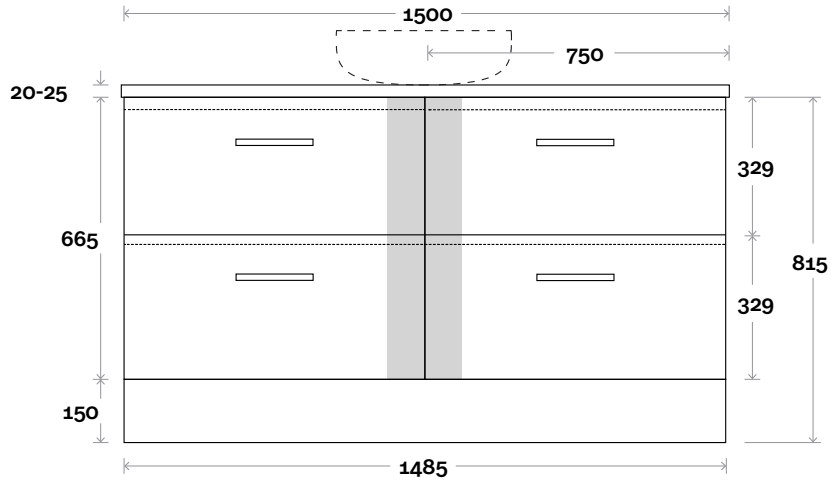

Profile

Configuration

Kick

Legs

Wallmount

Top Drawer Box

All measurements are in 'mm' and are approximate and to be used as a guide only. Installation preparations are not recommended without product onsite.

MARQUIS

Trademarq

Trademarq 13 1500mm all drawer centre basin

Top Thickness

Caesarstone: 20mm

Symphony: 20mm

Nova: 25mm

Note:

- Nova waste centre: 750mm
- Symphony waste centre: 750mm std (may vary depending on basin)

Plumbing allowance

Profile

Configuration

Kick

Legs

Wallmount

Top Drawer Box

All measurements are in 'mm' and are approximate and to be used as a guide only. Installation preparations are not recommended without product onsite.

MARQUIS

Trademarq

Trademarq 14 1500mm all drawer double basin