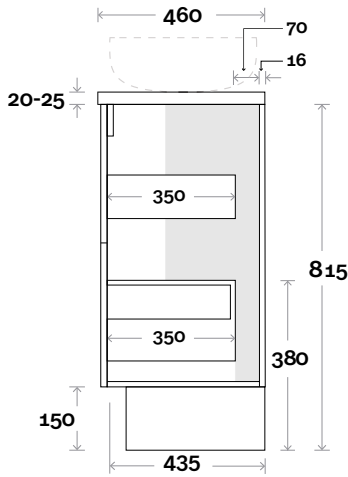

All measurements are in 'mm' and are approximate and to be used as a guide only. Installation preparations are not recommended without product onsite.

MARQUIS

Trademarq

Trademarq 14 1500mm all drawer double basin

Plumbing allowance

Profile

Configuration

Kick

Legs

Wallmount

Top Drawer Box

All measurements are in 'mm' and are approximate and to be used as a guide only. Installation preparations are not recommended without product onsite.

MARQUIS

Trademarq

Top Thickness

Caesarstone: 20mm

Symphony: 20mm

Nova: 25mm

Note:

- Nova waste centre: 550mm
- Symphony waste centre: 550mm std (may vary depending on basin)

Trademarq 16 1800mm all drawer double basin

Profile

Configuration

Kick

Legs

Wallmount

Top Drawer Box

All measurements are in 'mm' and are approximate and to be used as a guide only. Installation preparations are not recommended without product onsite.