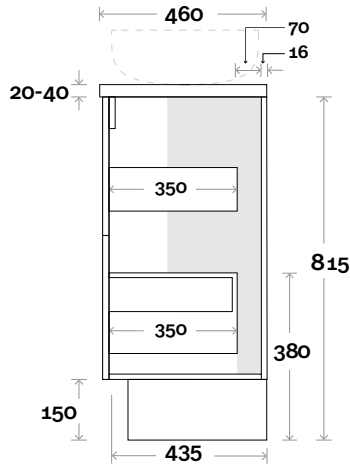

• Symphony waste centre: 550mm std (may vary depending on basin)

Trademarq 8 1800mm double basin

Profile

Configuration

Kick

Legs

Wallmount

All measurements are in 'mm' and are approximate and to be used as a guide only. Installation preparations are not recommended without product onsite.

MARQUIS

Trademarq

Trademarq 9 600mm all drawer centre basin

Top Thickness

Caesarstone: 20mm
 Casa Ceramic top: 20mm
 Davos: 40mm
 Symphony: 20mm
 Nova: 25mm

Note:

- Casa/Davos waste centre: 300mm
- Nova waste centre: 300mm
- Symphony waste centre: 300mm std (may vary depending on basin)

Profile

Configuration

Kick

Legs

Wallmount

Top Drawer Box

MARQUIS Trademarq

Trademarq 10 750mm all drawer centre basin

Top Thickness

Caesarstone: 20mm
 Casa Ceramic top: 20mm
 Davos: 40mm
 Symphony: 20mm
 Nova: 25mm

Note:

- Casa/Davos waste centre: 375mm
- Nova waste centre: 375mm
- Symphony waste centre: 375mm std (may vary depending on basin)