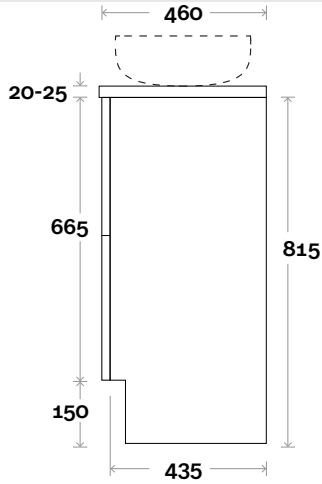

MARQUIS

Trademarq

Trademarq 15 1800mm all drawer centre basin

Top Thickness

Caesarstone: 20mm

Symphony: 20mm

Nova: 25mm

Note:

- Nova waste centre: 900mm
- Symphony waste centre: 900mm std (may vary depending on basin)

Plumbing allowance

Profile

Configuration

Kick