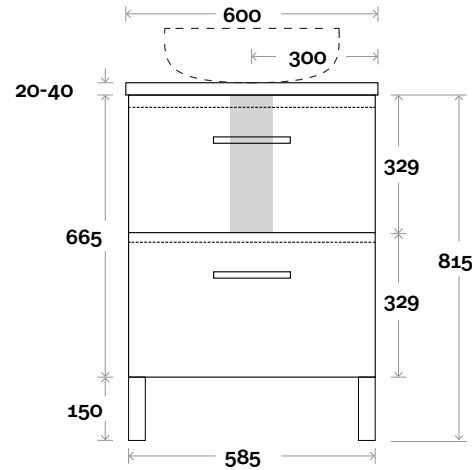

• Symphony waste centre: 550mm std (may vary depending on basin)

Trademarq 8 1800mm double basin

Profile

Configuration

Kick

Legs

Wallmount

All measurements are in 'mm' and are approximate and to be used as a guide only. Installation preparations are not recommended without product onsite.

MARQUIS

Trademarq

Trademarq 9 600mm all drawer centre basin

Top Thickness

Caesarstone: 20mm
 Casa Ceramic top: 20mm
 Davos: 40mm
 Symphony: 20mm
 Nova: 25mm

Note:

- Casa/Davos waste centre: 300mm
- Nova waste centre: 300mm
- Symphony waste centre: 300mm std (may vary depending on basin)

Profile

Configuration

Kick

Legs

Wallmount

Top Drawer Box

MARQUIS Trademarq

Trademarq 10 750mm all drawer centre basin

Top Thickness

Caesarstone: 20mm
 Casa Ceramic top: 20mm
 Davos: 40mm
 Symphony: 20mm
 Nova: 25mm

Note:

- Casa/Davos waste centre: 375mm
- Nova waste centre: 375mm
- Symphony waste centre: 375mm std (may vary depending on basin)