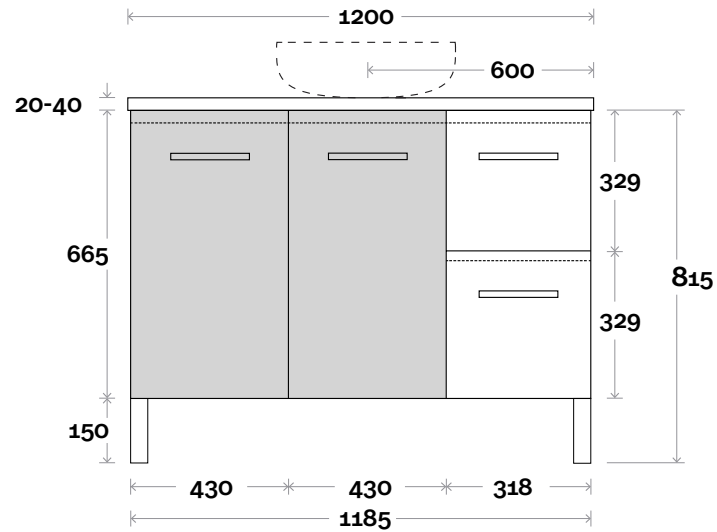

MARQUIS

Trademarq

Trademarq 3 900mm centre basin

Top Thickness

Casa Ceramic top: 20mm
Caesarstone: 20mm
Davos: 40mm
Symphony: 20mm
Nova: 25mm

Note:

- Casa/Davos waste centre: 450mm
- Nova waste centre: 450mm
- Symphony waste centre: 450mm std (may vary depending on basin)
- Available in Left or Right hand drawers

MARQUIS

Trademarq

Trademarq 4 1200mm centre basin

Top Thickness

Casa Ceramic top: 20mm
Caesarstone: 20mm
Davos: 40mm
Symphony: 20mm
Nova: 25mm

Note:

- Casa/Davos waste centre: 600mm
- Nova waste centre: 600mm
- Symphony waste centre: 600mm std (may vary depending on basin)
- Available in Left or Right hand drawers

Plumbing allowance

Profile

Configuration

Kick

Legs

Wallmount

All measurements are in 'mm' and are approximate and to be used as a guide only. Installation preparations are not recommended without product onsite.