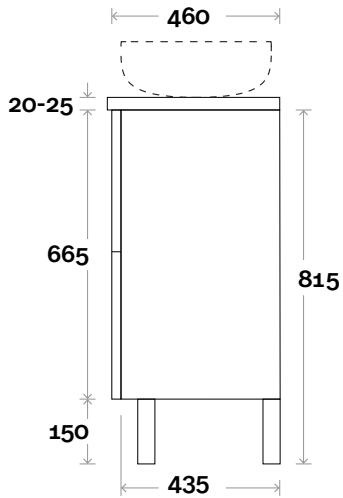

Trademarq

Top Thickness

Caesarstone: 20mm

Symphony: 20mm

Nova: 25mm

Note:

- Nova waste centre: 400mm

- Symphony waste centre: 400mm std (may vary depending on basin)

Trademarq 6 1500mm double basin

Profile

Configuration

Kick

Legs

Wallmount

All measurements are in 'mm' and are approximate and to be used as a guide only. Installation preparations are not recommended without product onsite.

MARQUIS

Trademarq

Top Thickness

Caesarstone: 20mm

Symphony: 20mm

Nova: 25mm

Note:

• Nova waste centre: 900mm