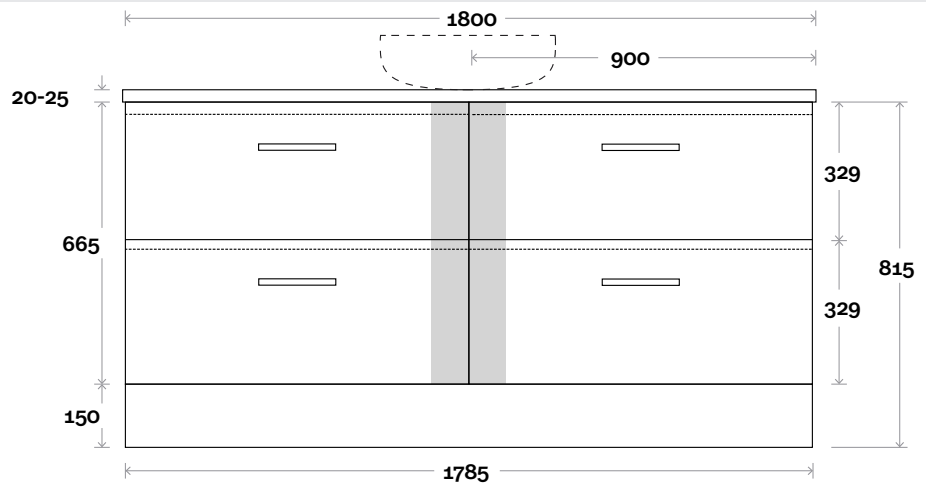

Profile

Configuration

Kick

Legs

Wallmount

All measurements are in 'mm' and are approximate and to be used as a guide only. Installation preparations are not recommended without product onsite.

MARQUIS

Trademarq

Configuration

Kick

Legs

Wallmount

Top Drawer Box

All measurements are in 'mm' and are approximate and to be used as a guide only. Installation preparations are not recommended without product onsite.

MARQUIS

Trademarq

Trademarq 15 1800mm all drawer centre basin

Top Thickness

Caesarstone: 20mm

Symphony: 20mm

Nova: 25mm

Note:

- Nova waste centre: 900mm
- Symphony waste centre: 900mm std (may vary depending on basin)

Plumbing allowance

Profile

Configuration

Kick

Legs

Wallmount

Top Drawer Box

All measurements are in 'mm' and are approximate and to be used as a guide only. Installation preparations are not recommended without product onsite.