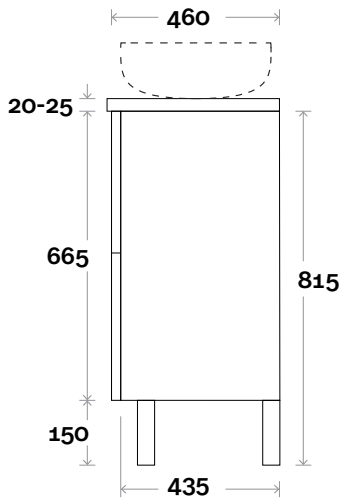

MARQUIS

Trademarq

Top Thickness

Caesarstone: 20mm

Symphony: 20mm

Nova: 25mm

Note:

• Nova waste centre: 550mm

• Symphony waste centre: 550mm std (may vary depending on basin)

Trademarq 8 1800mm double basin

Profile

Configuration

Kick

Legs

Wallmount

All measurements are in 'mm' and are approximate and to be used as a guide only. Installation preparations are not recommended without product onsite.

MARQUIS

Trademarq

Trademarq 9 600mm all drawer centre basin

Top Thickness

Caesarstone: 20mm
 Casa Ceramic top: 20mm
 Davos: 40mm
 Symphony: 20mm
 Nova: 25mm

Note:

- Casa/Davos waste centre: 300mm
- Nova waste centre: 300mm
- Symphony waste centre: 300mm std (may vary depending on basin)

Top Thickness

Caesarstone: 20mm
 Casa Ceramic top: 20mm
 Davos: 40mm
 Symphony: 20mm
 Nova: 25mm

Note:

- Casa/Davos waste centre: 375mm
- Nova waste centre: 375mm
- Symphony waste centre: 375mm std (may vary depending on basin)