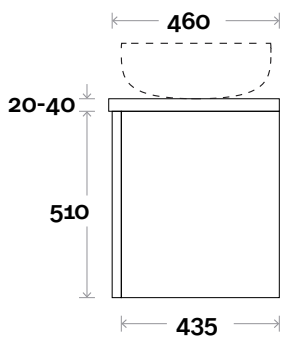

MARQUIS

Trademarq

Trademarq 1 600mm centre basin

Top Thickness

Casa Ceramic top: 20mm
Caesarstone: 20mm
Davos: 40mm
Symphony: 20mm
Nova: 25mm

Note:

- Casa/Davos waste centre: 300mm
- Nova waste centre: 300mm
- Symphony waste centre: 300mm std (may vary depending on basin)

Profile

Configuration

Kick

Legs

Wallmount

All measurements are in 'mm' and are approximate and to be used as a guide only. Installation preparations are not recommended without product onsite.

MARQUIS

Trademarq

Trademarq 2 750mm centre basin

Top Thickness

Casa Ceramic top: 20mm
Caesarstone: 20mm
Davos: 40mm
Symphony: 20mm
Nova: 25mm

Note:

- Casa/Davos waste centre: 375mm
- Nova waste centre: 375mm
- Symphony waste centre: 375mm std (may vary depending on basin)
- Available in Left or Right hand drawers

MARQUIS

Trademarq

Trademarq 3 900mm centre basin

Top Thickness

Casa Ceramic top: 20mm
Caesarstone: 20mm
Davos: 40mm
Symphony: 20mm
Nova: 25mm

Note:

- Casa/Davos waste centre: 450mm
- Nova waste centre: 450mm
- Symphony waste centre: 450mm std (may vary depending on basin)
- Available in Left or Right hand drawers