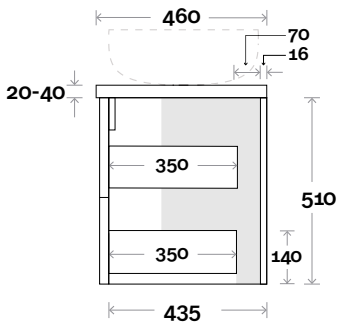

Top Thickness

Caesarstone: 20mm
 Casa Ceramic top: 20mm
 Davos: 40mm
 Symphony: 20mm
 Nova: 25mm

Note:

- Casa/Davos waste centre: 450mm
- Nova waste centre: 450mm
- Symphony waste centre: 450mm std (may vary depending on basin)

Profile

Configuration

Kick

Legs

Wallmount

Top Drawer Box

MARQUIS

Trademarq

Trademarq 12 1200mm all drawer centre basin

Top Thickness

Caesarstone: 20mm
 Casa Ceramic top: 20mm
 Davos: 40mm
 Symphony: 20mm
 Nova: 25mm

Note:

- Casa/Davos waste centre: 600mm
- Nova waste centre: 600mm
- Symphony waste centre: 600mm std (may vary depending on basin)

Profile

Configuration

Kick

Legs

Wallmount

Top Drawer Box

All measurements are in 'mm' and are approximate and to be used as a guide only. Installation preparations are not recommended without product onsite.