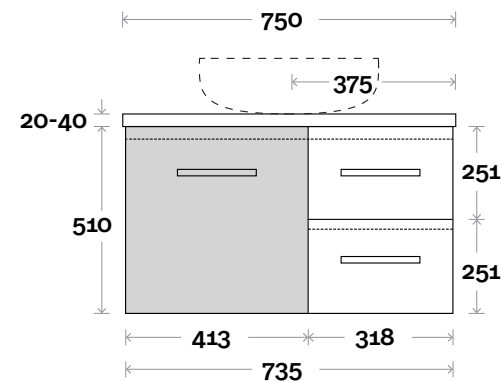

Profile

Configuration

Kick

Legs

Wallmount

All measurements are in 'mm' and are approximate and to be used as a guide only. Installation preparations are not recommended without product onsite.

MARQUIS

Trademarq

Trademarq 2 750mm centre basin

Top Thickness

Casa Ceramic top: 20mm
Caesarstone: 20mm
Davos: 40mm
Symphony: 20mm
Nova: 25mm

Note:

- Casa/Davos waste centre: 375mm
- Nova waste centre: 375mm
- Symphony waste centre: 375mm std (may vary depending on basin)
- Available in Left or Right hand drawers

Plumbing allowance

Profile

Configuration

Kick

Legs

Wallmount

All measurements are in 'mm' and are approximate and to be used as a guide only. Installation preparations are not recommended without product onsite.

MARQUIS

Trademarq

Trademarq 3 900mm centre basin

Top Thickness

Casa Ceramic top: 20mm
Caesarstone: 20mm
Davos: 40mm
Symphony: 20mm
Nova: 25mm

Note:

- Casa/Davos waste centre: 450mm
- Nova waste centre: 450mm
- Symphony waste centre: 450mm std (may vary depending on basin)
- Available in Left or Right hand drawers