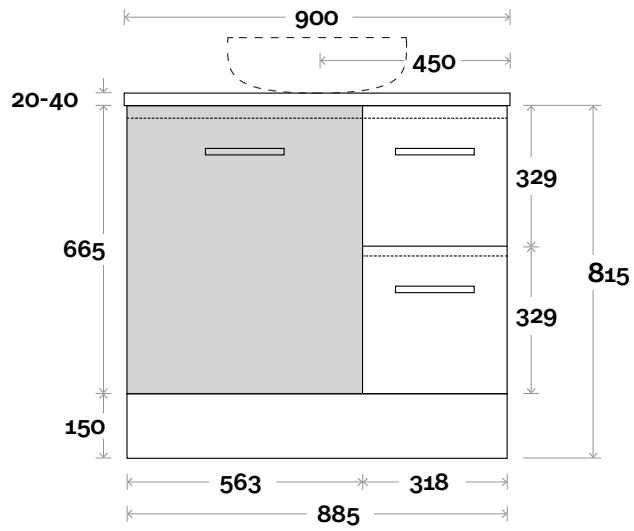

Plumbing allowance

Profile

Configuration

Kick

Legs

Wallmount

All measurements are in 'mm' and are approximate and to be used as a guide only. Installation preparations are not recommended without product onsite.

MARQUIS

Trademarq

Trademarq 3 900mm centre basin

Top Thickness

Casa Ceramic top: 20mm
Caesarstone: 20mm
Davos: 40mm
Symphony: 20mm
Nova: 25mm

Note:

- Casa/Davos waste centre: 450mm
- Nova waste centre: 450mm
- Symphony waste centre: 450mm std (may vary depending on basin)
- Available in Left or Right hand drawers

MARQUIS

Trademarq

Trademarq 4 1200mm centre basin

Top Thickness

Casa Ceramic top: 20mm
Caesarstone: 20mm
Davos: 40mm
Symphony: 20mm
Nova: 25mm

Note:

- Casa/Davos waste centre: 600mm
- Nova waste centre: 600mm
- Symphony waste centre: 600mm std (may vary depending on basin)
- Available in Left or Right hand drawers