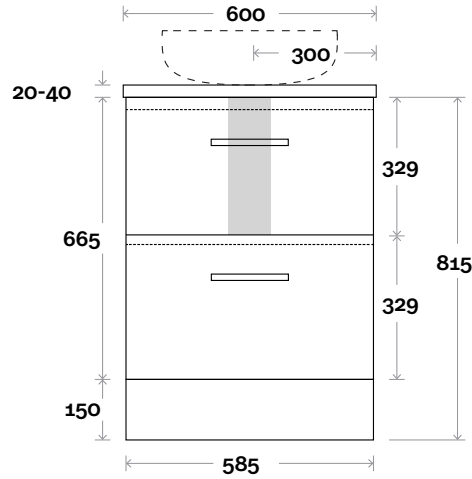

• Symphony waste centre: 550mm std (may vary depending on basin)

Trademarq 8 1800mm double basin

Profile

Configuration

Kick

Legs

Wallmount

All measurements are in 'mm' and are approximate and to be used as a guide only. Installation preparations are not recommended without product onsite.

MARQUIS

Trademarq

Trademarq 9 600mm all drawer centre basin

Top Thickness

Caesarstone: 20mm
 Casa Ceramic top: 20mm
 Davos: 40mm
 Symphony: 20mm
 Nova: 25mm

Note:

- Casa/Davos waste centre: 300mm
- Nova waste centre: 300mm
- Symphony waste centre: 300mm std (may vary depending on basin)

Profile

Configuration

Kick

Legs

Wallmount

Top Drawer Box

MARQUIS Trademarq

Trademarq 10 750mm all drawer centre basin

Top Thickness

Caesarstone: 20mm
 Casa Ceramic top: 20mm
 Davos: 40mm
 Symphony: 20mm
 Nova: 25mm

Note:

- Casa/Davos waste centre: 375mm
- Nova waste centre: 375mm
- Symphony waste centre: 375mm std (may vary depending on basin)