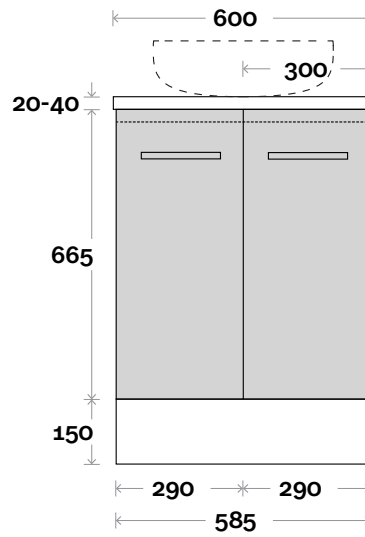

MARQUIS

Trademarq

Trademarq 1 600mm centre basin

Top Thickness

Casa Ceramic top: 20mm
Caesarstone: 20mm
Davos: 40mm
Symphony: 20mm
Nova: 25mm

Note:

- Casa/Davos waste centre: 300mm
- Nova waste centre: 300mm
- Symphony waste centre: 300mm std (may vary depending on basin)

Profile

Configuration

Kick

Legs

Wallmount

All measurements are in 'mm' and are approximate and to be used as a guide only. Installation preparations are not recommended without product onsite.

MARQUIS

Trademarq

Trademarq 2 750mm centre basin

Top Thickness

Casa Ceramic top: 20mm
Caesarstone: 20mm
Davos: 40mm
Symphony: 20mm
Nova: 25mm

Note:

- Casa/Davos waste centre: 375mm
- Nova waste centre: 375mm
- Symphony waste centre: 375mm std (may vary depending on basin)
- Available in Left or Right hand drawers

MARQUIS

Trademarq

Trademarq 3 900mm centre basin

Top Thickness

Casa Ceramic top: 20mm
Caesarstone: 20mm
Davos: 40mm
Symphony: 20mm
Nova: 25mm

Note:

- Casa/Davos waste centre: 450mm
- Nova waste centre: 450mm
- Symphony waste centre: 450mm std (may vary depending on basin)
- Available in Left or Right hand drawers