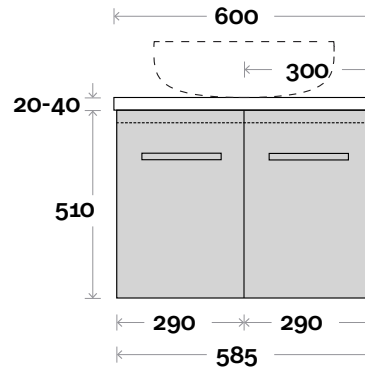

MARQUIS

Trademarq

Trademarq 1 600mm centre basin

Top Thickness

Casa Ceramic top: 20mm
Caesarstone: 20mm
Davos: 40mm
Symphony: 20mm
Nova: 25mm

Note:

- Casa/Davos waste centre: 300mm
- Nova waste centre: 300mm
- Symphony waste centre: 300mm std (may vary depending on basin)

Profile

Configuration

Kick

Legs

Wallmount

All measurements are in 'mm' and are approximate and to be used as a guide only. Installation preparations are not recommended without product onsite.

MARQUIS

Trademarq

Trademarq 2 750mm centre basin

Top Thickness

Casa Ceramic top: 20mm
Caesarstone: 20mm
Davos: 40mm
Symphony: 20mm
Nova: 25mm

Note:

- Casa/Davos waste centre: 375mm
- Nova waste centre: 375mm
- Symphony waste centre: 375mm std (may vary depending on basin)
- Available in Left or Right hand drawers