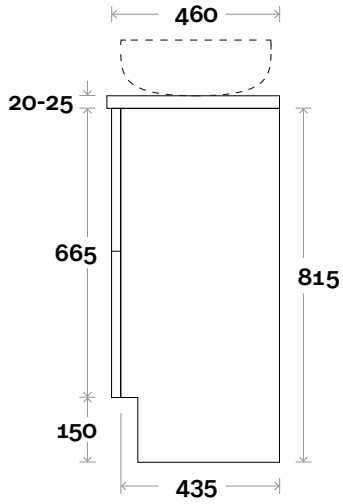

MARQUIS

Trademarq

Top Thickness

Caesarstone: 20mm

Symphony: 20mm

Nova: 25mm

Note:

• Nova waste centre: 550mm

• Symphony waste centre: 550mm std (may vary depending on basin)

Trademarq 8 1800mm double basin

Profile

Configuration

Kick

Legs

Wallmount

All measurements are in 'mm' and are approximate and to be used as a guide only. Installation preparations are not recommended without product onsite.

MARQUIS

Trademarq

Trademarq 9 600mm all drawer centre basin

Top Thickness

Caesarstone: 20mm
 Casa Ceramic top: 20mm
 Davos: 40mm
 Symphony: 20mm
 Nova: 25mm

Note:

- Casa/Davos waste centre: 300mm
- Nova waste centre: 300mm
- Symphony waste centre: 300mm std (may vary depending on basin)

Top Thickness

Caesarstone: 20mm
 Casa Ceramic top: 20mm
 Davos: 40mm
 Symphony: 20mm
 Nova: 25mm

Note:

- Casa/Davos waste centre: 375mm
- Nova waste centre: 375mm
- Symphony waste centre: 375mm std (may vary depending on basin)