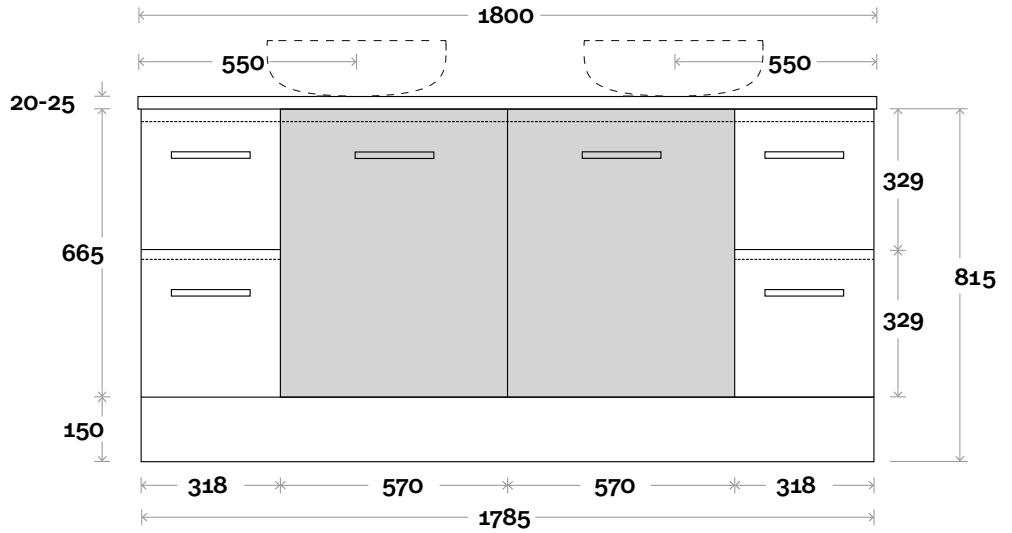

Trademarq 6 1500mm double basin

Profile

Configuration

Kick

Legs

Wallmount

All measurements are in 'mm' and are approximate and to be used as a guide only. Installation preparations are not recommended without product onsite.

• Symphony waste centre: 900mm std (may vary depending on basin)

Trademarq 7 1800mm centre basin

Profile

Configuration

Kick

Legs

Wallmount

All measurements are in 'mm' and are approximate and to be used as a guide only. Installation preparations are not recommended without product onsite.

• Symphony waste centre: 550mm std (may vary depending on basin)

Trademarq 8 1800mm double basin

Profile

Configuration

Kick

Legs

Wallmount

All measurements are in 'mm' and are approximate and to be used as a guide only. Installation preparations are not recommended without product onsite.

MARQUIS

Trademarq

Trademarq 9 600mm all drawer centre basin

Top Thickness

Caesarstone: 20mm
 Casa Ceramic top: 20mm
 Davos: 40mm
 Symphony: 20mm
 Nova: 25mm

Note:

- Casa/Davos waste centre: 300mm
- Nova waste centre: 300mm
- Symphony waste centre: 300mm std (may vary depending on basin)