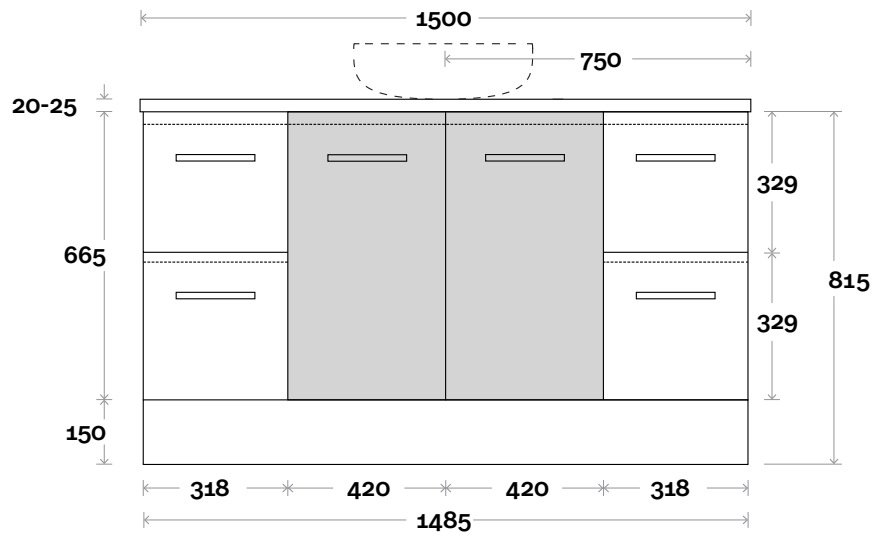

MARQUIS

Trademarq

Trademarq 4 1200mm centre basin

Top Thickness

Casa Ceramic top: 20mm
Caesarstone: 20mm
Davos: 40mm
Symphony: 20mm
Nova: 25mm

Note:

- Casa/Davos waste centre: 600mm
- Nova waste centre: 600mm
- Symphony waste centre: 600mm std (may vary depending on basin)
- Available in Left or Right hand drawers

- Symphony waste centre: 750mm std (may vary depending on basin)

Trademarq 5 1500mm centre basin

Profile

Configuration

Kick

Legs

Wallmount

MARQUIS

Trademarq

Top Thickness

Caesarstone: 20mm

Symphony: 20mm

Nova: 25mm

Note:

- Nova waste centre: 400mm

- Symphony waste centre: 400mm std (may vary depending on basin)

Trademarq 6 1500mm double basin

Profile

Configuration

Kick

Legs

Wallmount

All measurements are in 'mm' and are approximate and to be used as a guide only. Installation preparations are not recommended without product onsite.