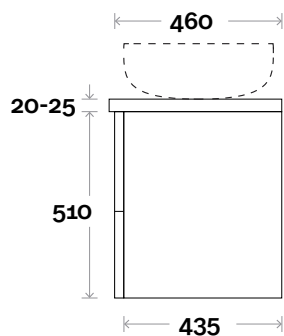

Trademarq

Top Thickness

Caesarstone: 20mm

Symphony: 20mm

Nova: 25mm

Note:

- Nova waste centre: 400mm

- Symphony waste centre: 400mm std (may vary depending on basin)

Trademarq 6 1500mm double basin

Profile

Configuration

Kick

Legs

Wallmount

All measurements are in 'mm' and are approximate and to be used as a guide only. Installation preparations are not recommended without product onsite.

MARQUIS

Trademarq

Top Thickness

Caesarstone: 20mm

Symphony: 20mm

Nova: 25mm

Note:

• Nova waste centre: 900mm

• Symphony waste centre: 900mm std (may vary depending on basin)

Trademarq 7 1800mm centre basin

Profile

Configuration

Kick

Legs

Wallmount

All measurements are in 'mm' and are approximate and to be used as a guide only. Installation preparations are not recommended without product onsite.