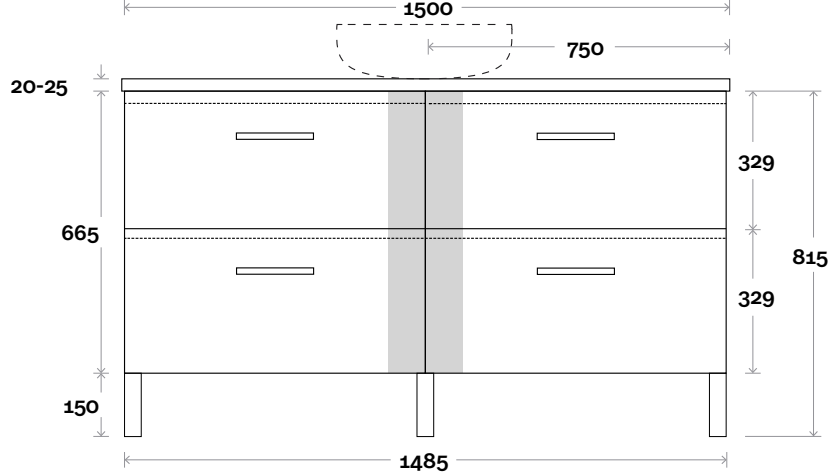

Profile

Configuration

Kick

Legs

Wallmount

All measurements are in 'mm' and are approximate and to be used as a guide only. Installation preparations are not recommended without product onsite.

MARQUIS

Trademarq

Profile

Configuration

Kick

Legs

Wallmount

Top Drawer Box

All measurements are in 'mm' and are approximate and to be used as a guide only. Installation preparations are not recommended without product onsite.

- Nova waste centre: 750mm
- Symphony waste centre: 750mm std (may vary depending on basin)

Plumbing allowance

Profile

Configuration

Kick

Legs

Wallmount

Top Drawer Box

All measurements are in 'mm' and are approximate and to be used as a guide only. Installation preparations are not recommended without product onsite.

MARQUIS

Trademarq

Trademarq 14 1500mm all drawer double basin