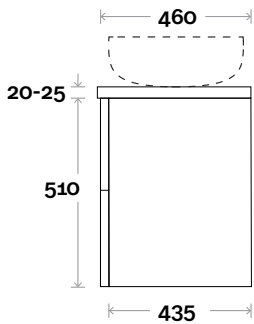

Profile

Configuration

Kick

Legs

Wallmount

Top Drawer Box

All measurements are in 'mm' and are approximate and to be used as a guide only. Installation preparations are not recommended without product onsite.

MARQUIS

Trademarq

Trademarq 13 1500mm all drawer centre basin

Top Thickness

Caesarstone: 20mm

Symphony: 20mm

Nova: 25mm

Note:

- Nova waste centre: 750mm
- Symphony waste centre: 750mm std (may vary depending on basin)

Plumbing allowance

Profile

Configuration

Kick

Legs

Wallmount

Top Drawer Box

All measurements are in 'mm' and are approximate and to be used as a guide only. Installation preparations are not recommended without product onsite.

MARQUIS

Trademarq

Trademarq 14 1500mm all drawer double basin