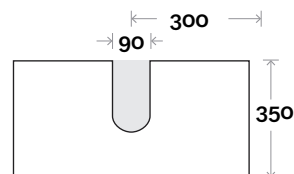

• Symphony waste centre: 550mm std (may vary depending on basin)

Trademarq 8 1800mm double basin

Profile

Configuration

Kick

Legs

Wallmount

All measurements are in 'mm' and are approximate and to be used as a guide only. Installation preparations are not recommended without product onsite.

MARQUIS

Trademarq

Trademarq 9 600mm all drawer centre basin

Top Thickness

Caesarstone: 20mm
 Casa Ceramic top: 20mm
 Davos: 40mm
 Symphony: 20mm
 Nova: 25mm

Note:

- Casa/Davos waste centre: 300mm
- Nova waste centre: 300mm
- Symphony waste centre: 300mm std (may vary depending on basin)

Profile

Configuration

Kick

Legs

Wallmount

Top Drawer Box

MARQUIS Trademarq

Trademarq 10 750mm all drawer centre basin

Top Thickness

Caesarstone: 20mm
 Casa Ceramic top: 20mm
 Davos: 40mm
 Symphony: 20mm
 Nova: 25mm

Note:

- Casa/Davos waste centre: 375mm
- Nova waste centre: 375mm
- Symphony waste centre: 375mm std (may vary depending on basin)