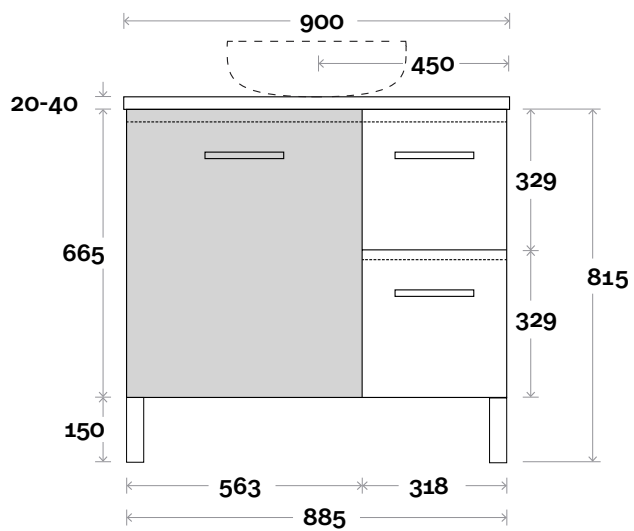

MARQUIS

Trademarq

Trademarq 3 900mm centre basin

Top Thickness

Casa Ceramic top: 20mm
Caesarstone: 20mm
Davos: 40mm
Symphony: 20mm
Nova: 25mm

Note:

- Casa/Davos waste centre: 450mm
- Nova waste centre: 450mm
- Symphony waste centre: 450mm std (may vary depending on basin)
- Available in Left or Right hand drawers

Plumbing allowance

Profile

Configuration

Kick

Legs

Wallmount

All measurements are in 'mm' and are approximate and to be used as a guide only. Installation preparations are not recommended without product onsite.

MARQUIS

Trademarq

Trademarq 4 1200mm centre basin

Top Thickness

Casa Ceramic top: 20mm
Caesarstone: 20mm
Davos: 40mm
Symphony: 20mm
Nova: 25mm

Note:

- Casa/Davos waste centre: 600mm
- Nova waste centre: 600mm
- Symphony waste centre: 600mm std (may vary depending on basin)
- Available in Left or Right hand drawers