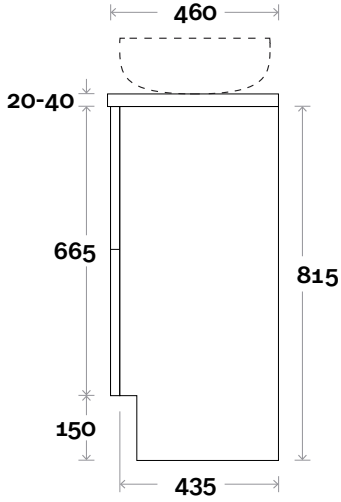

Trademarq 2 750mm centre basin

Top Thickness

Casa Ceramic top: 20mm
Caesarstone: 20mm
Davos: 40mm
Symphony: 20mm
Nova: 25mm

Note:

- Casa/Davos waste centre: 375mm
- Nova waste centre: 375mm
- Symphony waste centre: 375mm std (may vary depending on basin)
- Available in Left or Right hand drawers

MARQUIS

Trademarq

Trademarq 3 900mm centre basin

Top Thickness

Casa Ceramic top: 20mm
Caesarstone: 20mm
Davos: 40mm
Symphony: 20mm
Nova: 25mm

Note:

- Casa/Davos waste centre: 450mm
- Nova waste centre: 450mm
- Symphony waste centre: 450mm std (may vary depending on basin)
- Available in Left or Right hand drawers

Plumbing allowance

Profile

Configuration

Kick

Legs

Wallmount

All measurements are in 'mm' and are approximate and to be used as a guide only. Installation preparations are not recommended without product onsite.

MARQUIS

Trademarq

Trademarq 4 1200mm centre basin

Top Thickness

Casa Ceramic top: 20mm
Caesarstone: 20mm
Davos: 40mm
Symphony: 20mm
Nova: 25mm

Note:

- Casa/Davos waste centre: 600mm
- Nova waste centre: 600mm
- Symphony waste centre: 600mm std (may vary depending on basin)
- Available in Left or Right hand drawers