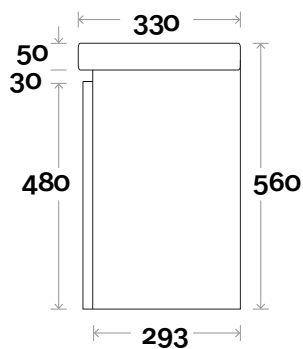

Sorrento Compact

Top Thickness
Cadiz ceramic top: 50mm

Note:
• One tap hole only at 12 O'clock

 **Plumbing allowance**

Sorrento Compact 1 430mm single door

Profile

Kick

Legs

Wallmount

Sorrento Compact

Top Thickness
Cadiz Maxi ceramic top: 50mm

Note:
• One tap hole only at 12 O'clock

 **Plumbing allowance**

Sorrento Compact 2 750mm double door

Profile

Kick