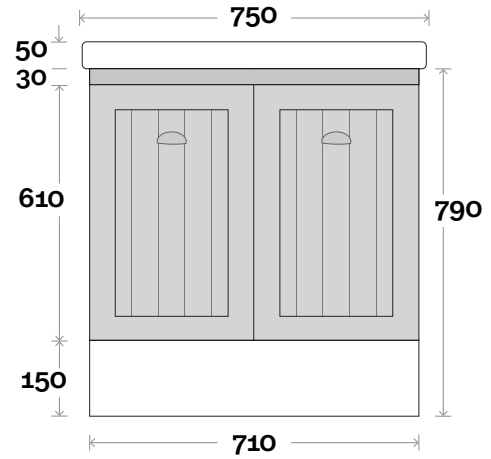

Configuration