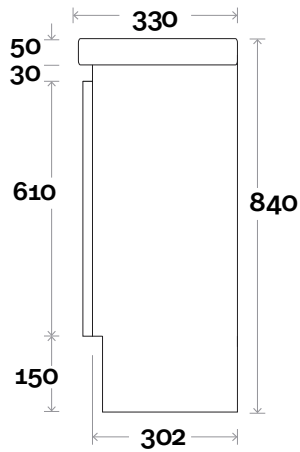

Sorrento Compact

Top Thickness
Cadiz ceramic top: 50mm

Note:
• One tap hole only at 12 O'clock

 **Plumbing allowance**

Sorrento Compact 1 430mm single door

Profile

Kick

Legs

Wallmount

Sorrento Compact

Top Thickness
Cadiz Maxi ceramic top: 50mm

Note:
• One tap hole only at 12 O'clock

 **Plumbing allowance**

Sorrento Compact 2 750mm double door

Profile

Kick