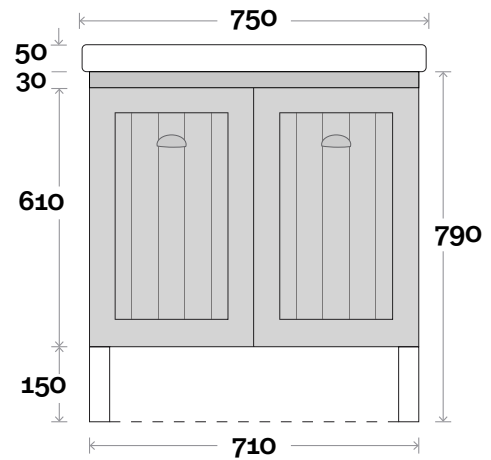

Sorrento Compact

Top Thickness
Cadiz Maxi ceramic top: 50mm

Note:
• One tap hole only at 12 O'clock

Plumbing allowance

Sorrento Compact 2 750mm double door

Profile

Kick

Configuration

Legs

Wallmount