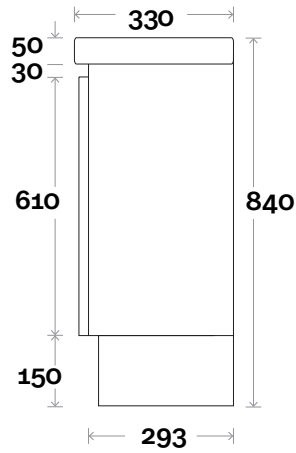

Sorrento Compact

Top Thickness
Cadiz ceramic top: 50mm

Note:
• One tap hole only at 12 O'clock

 **Plumbing allowance**

Sorrento Compact 1 430mm single door

Profile

Kick

Legs

Wallmount

Sorrento Compact

Top Thickness
Cadiz Maxi ceramic top: 50mm

Note:
• One tap hole only at 12 O'clock

 **Plumbing allowance**

Sorrento Compact 2 750mm double door

Profile

Kick