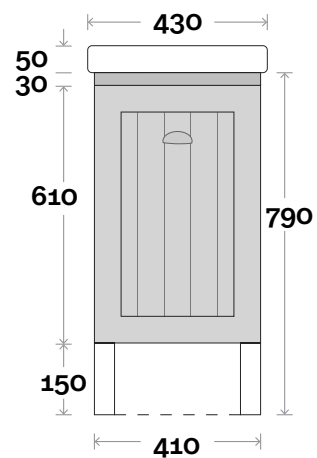

Sorrento Compact

Top Thickness
Cadiz ceramic top: 50mm

Note:
• One tap hole only at 12 O'clock

 **Plumbing allowance**

Sorrento Compact 1 430mm single door

Profile

Kick

Legs

Wallmount

Sorrento Compact

Top Thickness
Cadiz Maxi ceramic top: 50mm

Note:
• One tap hole only at 12 O'clock

 **Plumbing allowance**

Sorrento Compact 2 750mm double door

Profile

Kick