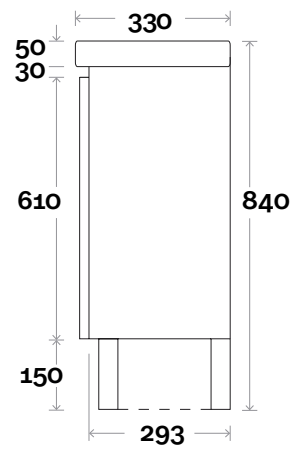

Sorrento Compact

Top Thickness
Cadiz ceramic top: 50mm

Note:
• One tap hole only at 12 O'clock

 **Plumbing allowance**

Sorrento Compact 1 430mm single door

Profile

Kick

Legs

Wallmount

Sorrento Compact

Top Thickness
Cadiz Maxi ceramic top: 50mm

Note:
• One tap hole only at 12 O'clock

 **Plumbing allowance**

Sorrento Compact 2 750mm double door

Profile

Kick