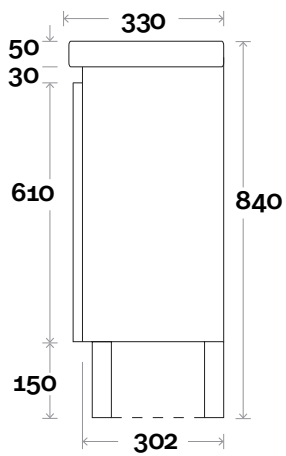

Sorrento Compact

Top Thickness
Cadiz Maxi ceramic top: 50mm

Note:
• One tap hole only at 12 O'clock

Plumbing allowance

Sorrento Compact 2 750mm double door

Profile

Kick

Configuration

Legs

Wallmount