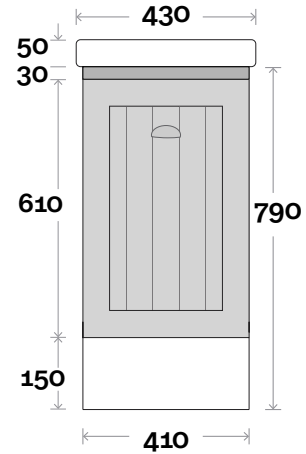

Sorrento Compact

Top Thickness
Cadiz ceramic top: 50mm

Note:
• One tap hole only at 12 O'clock

 **Plumbing allowance**

Sorrento Compact 1 430mm single door

Profile

Kick

Legs

Wallmount

Sorrento Compact

Top Thickness
Cadiz Maxi ceramic top: 50mm

Note:
• One tap hole only at 12 O'clock

 **Plumbing allowance**

Sorrento Compact 2 750mm double door

Profile

Kick