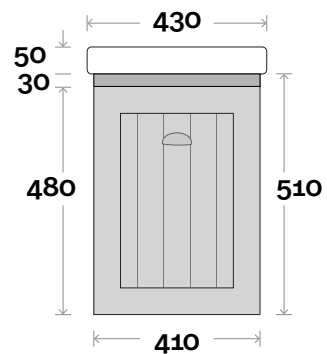

Sorrento Compact

Top Thickness
Cadiz ceramic top: 50mm

Note:
• One tap hole only at 12 O'clock

 **Plumbing allowance**

Sorrento Compact 1 430mm single door

Profile

Kick

Legs

Wallmount

Sorrento Compact

Top Thickness
Cadiz Maxi ceramic top: 50mm

Note:
• One tap hole only at 12 O'clock

 **Plumbing allowance**

Sorrento Compact 2 750mm double door

Profile

Kick