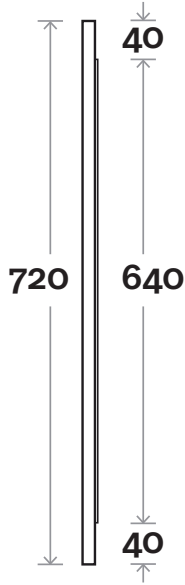

MARQUIS

Mounted Mirror

Duragrain Mounted Mirror 600mm

Note:

- To avoid scratching the mirror please make sure all screws are counter sunk and below the surface of split batten.

Profile

Installation

Configuration

MARQUIS

Mounted Mirror

Duragrain Mounted Mirror 900mm

Note:

- To avoid scratching the mirror please make sure all screws are counter sunk and below the surface of split batten.

Profile

Installation

Configuration

MARQUIS

Mounted Mirror

Duragrain Mounted Mirror 1200mm

Note:

- To avoid scratching the mirror please make sure all screws are counter sunk and below the surface of split batten.

Profile

Installation

Configuration

MARQUIS

Mounted Mirror

Duragrain Mounted Mirror 1800mm

Note:

- To avoid scratching the mirror please make sure all screws are counter sunk and below the surface of split batten.

Profile

Installation

Configuration