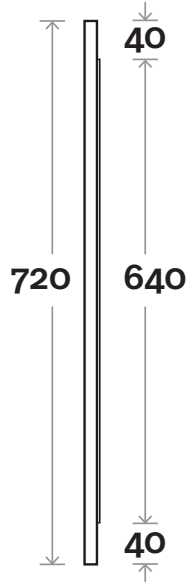

MARQUIS

Mounted Mirror

Duragrain Mounted Mirror 600mm

Note:

- To avoid scratching the mirror please make sure all screws are counter sunk and below the surface of split batten.

Profile

Installation

Configuration

MARQUIS

Mounted Mirror

Duragrain Mounted Mirror 750mm

Note:

- To avoid scratching the mirror please make sure all screws are counter sunk and below the surface of split batten.

Profile

Installation

Configuration

MARQUIS

Mounted Mirror

Duragrain Mounted Mirror 900mm

Note:

- To avoid scratching the mirror please make sure all screws are counter sunk and below the surface of split batten.

Profile

Installation

Configuration

MARQUIS

Mounted Mirror

Duragrain Mounted Mirror 1200mm

Note:

- To avoid scratching the mirror please make sure all screws are counter sunk and below the surface of split batten.

Profile

Installation

Configuration