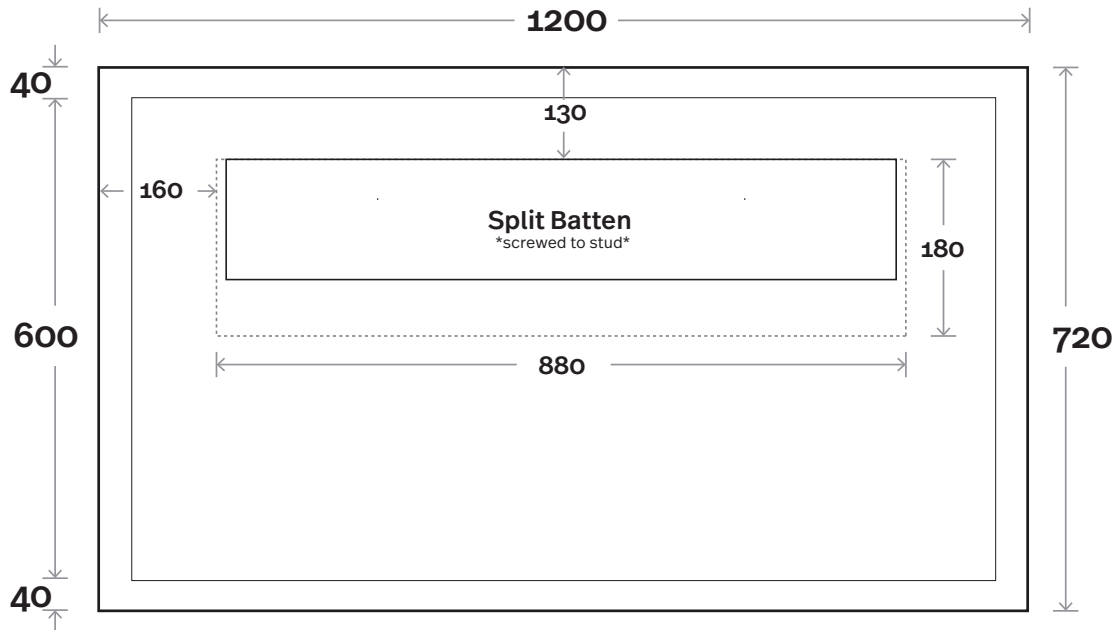

MARQUIS

Mounted Mirror

Duragrain Mounted Mirror 1200mm

Note:

- To avoid scratching the mirror please make sure all screws are counter sunk and below the surface of split batten.

Profile

Installation

Configuration