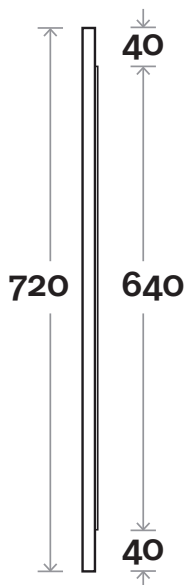

MARQUIS

Mounted Mirror

Duragrain Mounted Mirror 600mm

Note:

- To avoid scratching the mirror please make sure all screws are counter sunk and below the surface of split batten.

Profile

Installation

Configuration

MARQUIS

Mounted Mirror

Duragrain Mounted Mirror 900mm

Note:

- To avoid scratching the mirror please make sure all screws are counter sunk and below the surface of split batten.

Profile

Installation

Configuration

MARQUIS

Mounted Mirror

Duragrain Mounted Mirror 1200mm

Note:

- To avoid scratching the mirror please make sure all screws are counter sunk and below the surface of split batten.

Profile

Installation

Configuration

MARQUIS

Mounted Mirror

Duragrain Mounted Mirror 1500mm

Note:

- To avoid scratching the mirror please make sure all screws are counter sunk and below the surface of split batten.

Profile

Installation

Configuration