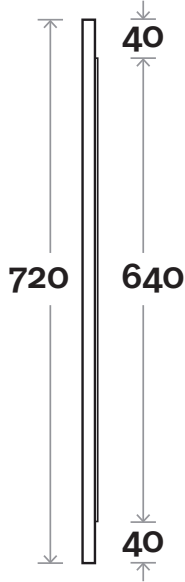

MARQUIS

Mounted Mirror

Duragrain Mounted Mirror 600mm

Note:

- To avoid scratching the mirror please make sure all screws are counter sunk and below the surface of split batten.

Profile

Installation

Configuration

MARQUIS

Mounted Mirror

Duragrain Mounted Mirror 750mm

Note:

- To avoid scratching the mirror please make sure all screws are counter sunk and below the surface of split batten.

Profile

Installation

Configuration

MARQUIS

Mounted Mirror

Duragrain Mounted Mirror 900mm

Note:

- To avoid scratching the mirror please make sure all screws are counter sunk and below the surface of split batten.

Profile

Installation

Configuration

MARQUIS

Mounted Mirror

Duragrain Mounted Mirror 1200mm

Note:

- To avoid scratching the mirror please make sure all screws are counter sunk and below the surface of split batten.

Profile

Installation

Configuration