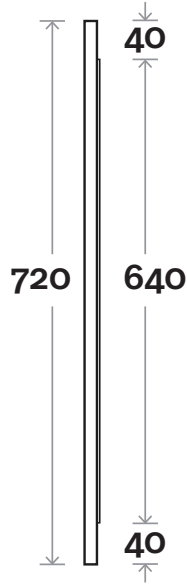

MARQUIS

Mounted Mirror

Duragrain Mounted Mirror 600mm

Note:

- To avoid scratching the mirror please make sure all screws are counter sunk and below the surface of split batten.

Profile

Installation

Configuration

MARQUIS

Mounted Mirror

Duragrain Mounted Mirror 750mm

Note:

- To avoid scratching the mirror please make sure all screws are counter sunk and below the surface of split batten.

Profile

Installation

Configuration

MARQUIS

Mounted Mirror

Duragrain Mounted Mirror 900mm

Note:

- To avoid scratching the mirror please make sure all screws are counter sunk and below the surface of split batten.

Profile

Installation

Configuration

MARQUIS

Mounted Mirror

Duragrain Mounted Mirror 1200mm

Note:

- To avoid scratching the mirror please make sure all screws are counter sunk and below the surface of split batten.

Profile

Installation

Configuration