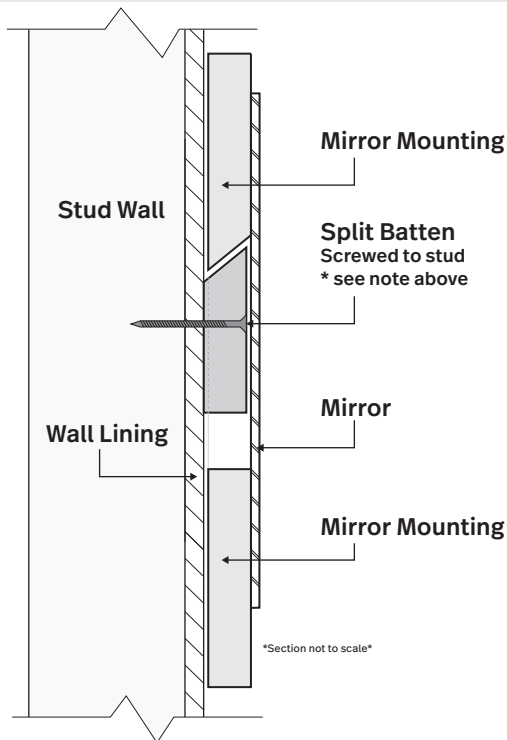

MARQUIS

Mounted Mirror

Duragrain Mounted Mirror 900mm

Note:

- To avoid scratching the mirror please make sure all screws are counter sunk and below the surface of split batten.

Profile

Installation

Configuration

MARQUIS

Mounted Mirror

Duragrain Mounted Mirror 1200mm

Note:

- To avoid scratching the mirror please make sure all screws are counter sunk and below the surface of split batten.

Profile

Installation

Configuration

MARQUIS

Mounted Mirror

Duragrain Mounted Mirror 1500mm

Note:

- To avoid scratching the mirror please make sure all screws are counter sunk and below the surface of split batten.

Profile

Installation

Configuration

MARQUIS

Mounted Mirror

Duragrain Mounted Mirror 1800mm

Note:

- To avoid scratching the mirror please make sure all screws are counter sunk and below the surface of split batten.

Profile

Installation

Configuration