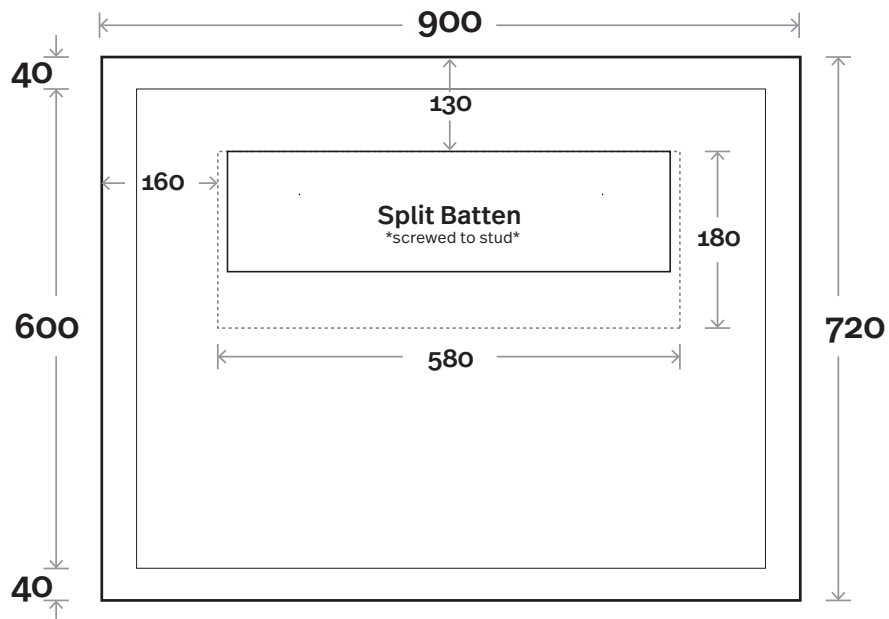

MARQUIS

Mounted Mirror

Duragrain Mounted Mirror 900mm

Note:

- To avoid scratching the mirror please make sure all screws are counter sunk and below the surface of split batten.

Profile

Installation

Configuration