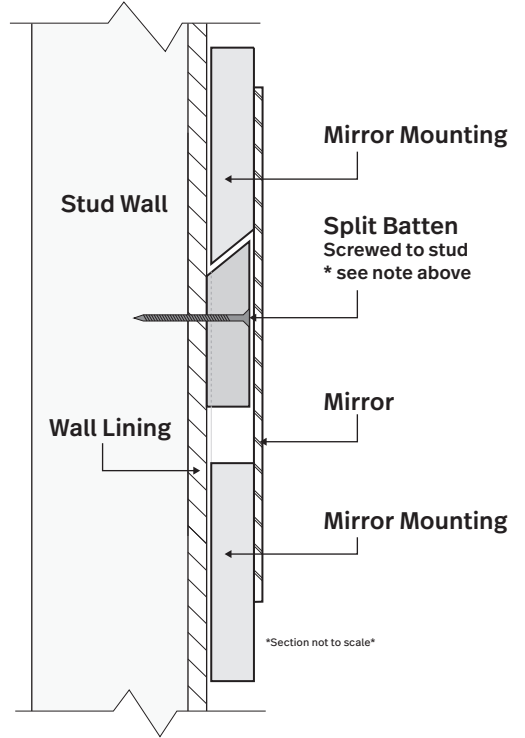

MARQUIS

Mounted Mirror

Duragrain Mounted Mirror 600mm

Note:

- To avoid scratching the mirror please make sure all screws are counter sunk and below the surface of split batten.

Profile

Installation

Configuration

MARQUIS

Mounted Mirror

Duragrain Mounted Mirror 750mm

Note:

- To avoid scratching the mirror please make sure all screws are counter sunk and below the surface of split batten.

Profile

Installation

Configuration

MARQUIS

Mounted Mirror

Duragrain Mounted Mirror 900mm

Note:

- To avoid scratching the mirror please make sure all screws are counter sunk and below the surface of split batten.

Profile

Installation

Configuration

MARQUIS

Mounted Mirror

Duragrain Mounted Mirror 1200mm

Note:

- To avoid scratching the mirror please make sure all screws are counter sunk and below the surface of split batten.

Profile

Installation

Configuration