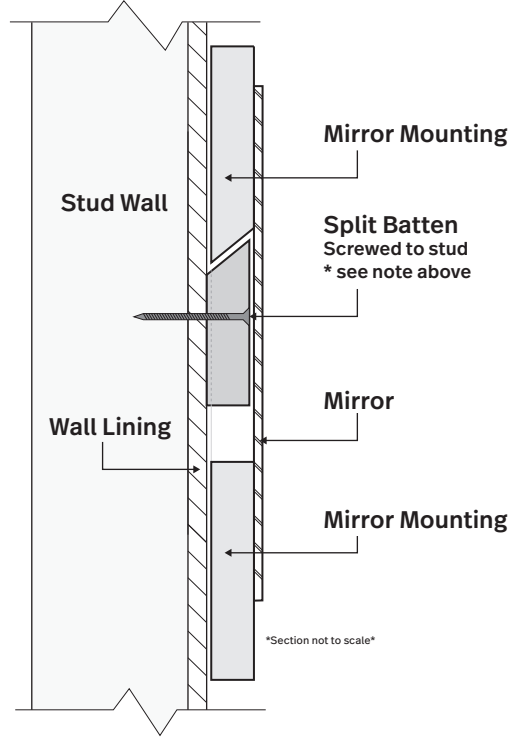

MARQUIS

Mounted Mirror

Duragrain Mounted Mirror 600mm

Note:

- To avoid scratching the mirror please make sure all screws are counter sunk and below the surface of split batten.

Profile

Installation

Configuration

MARQUIS

Mounted Mirror

Duragrain Mounted Mirror 750mm

Note:

- To avoid scratching the mirror please make sure all screws are counter sunk and below the surface of split batten.

Profile

Installation

Configuration

MARQUIS

Mounted Mirror

Duragrain Mounted Mirror 900mm

Note:

- To avoid scratching the mirror please make sure all screws are counter sunk and below the surface of split batten.

Profile

Installation

Configuration

MARQUIS

Mounted Mirror

Duragrain Mounted Mirror 1200mm

Note:

- To avoid scratching the mirror please make sure all screws are counter sunk and below the surface of split batten.

Profile

Installation

Configuration