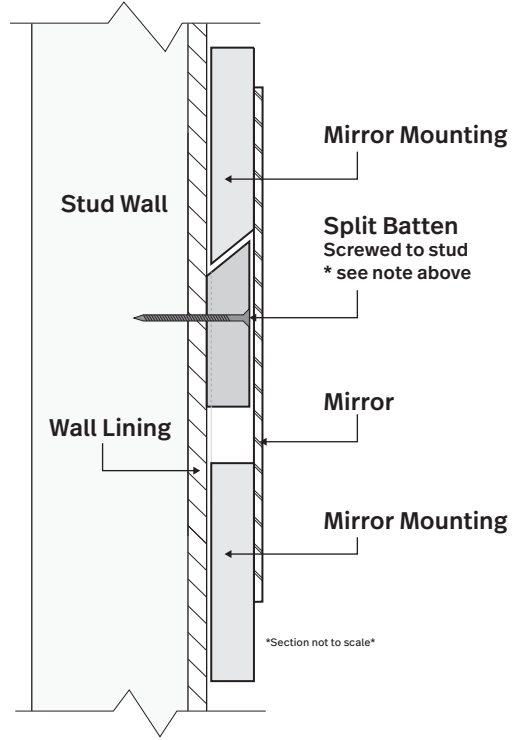

MARQUIS

Mounted Mirror

Duragrain Mounted Mirror 900mm

Note:

- To avoid scratching the mirror please make sure all screws are counter sunk and below the surface of split batten.

Profile

Installation

Configuration

MARQUIS

Mounted Mirror

Duragrain Mounted Mirror 1200mm

Note:

- To avoid scratching the mirror please make sure all screws are counter sunk and below the surface of split batten.

Profile

Installation

Configuration

MARQUIS

Mounted Mirror

Duragrain Mounted Mirror 1500mm

Note:

- To avoid scratching the mirror please make sure all screws are counter sunk and below the surface of split batten.

Profile

Installation

Configuration

MARQUIS

Mounted Mirror

Duragrain Mounted Mirror 1800mm

Note:

- To avoid scratching the mirror please make sure all screws are counter sunk and below the surface of split batten.

Profile

Installation

Configuration