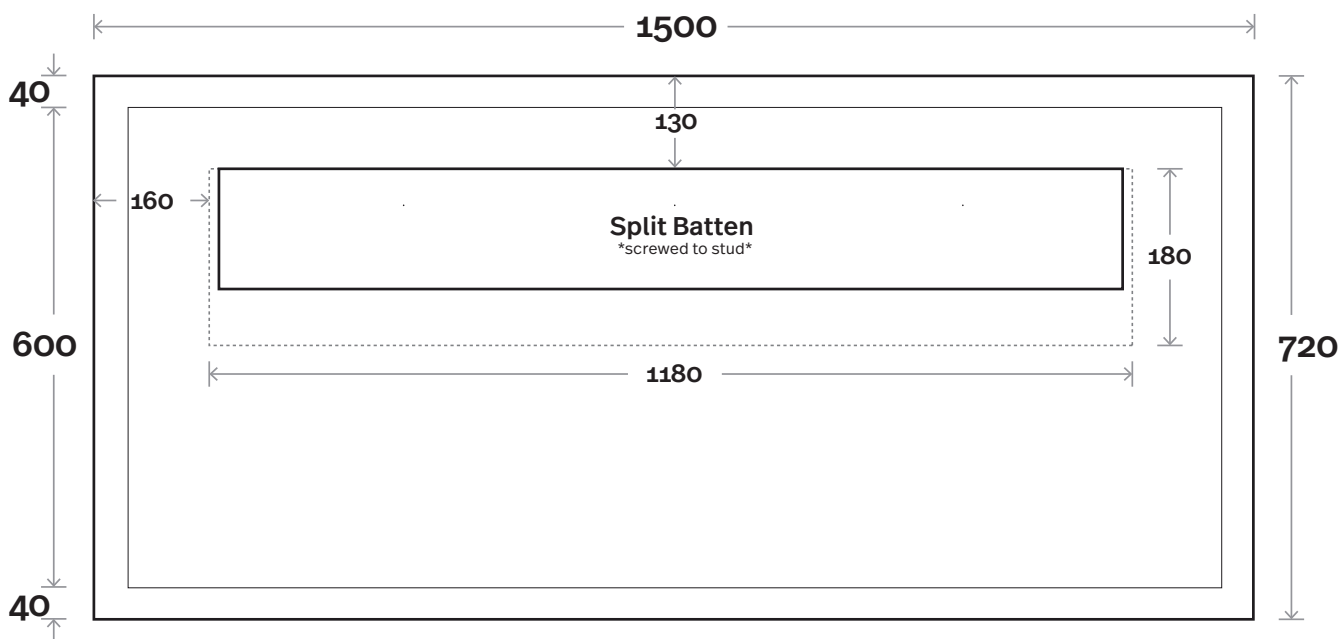

MARQUIS

Mounted Mirror

Duragrain Mounted Mirror 1500mm

Note:

- To avoid scratching the mirror please make sure all screws are counter sunk and below the surface of split batten.

Profile

Installation

Configuration