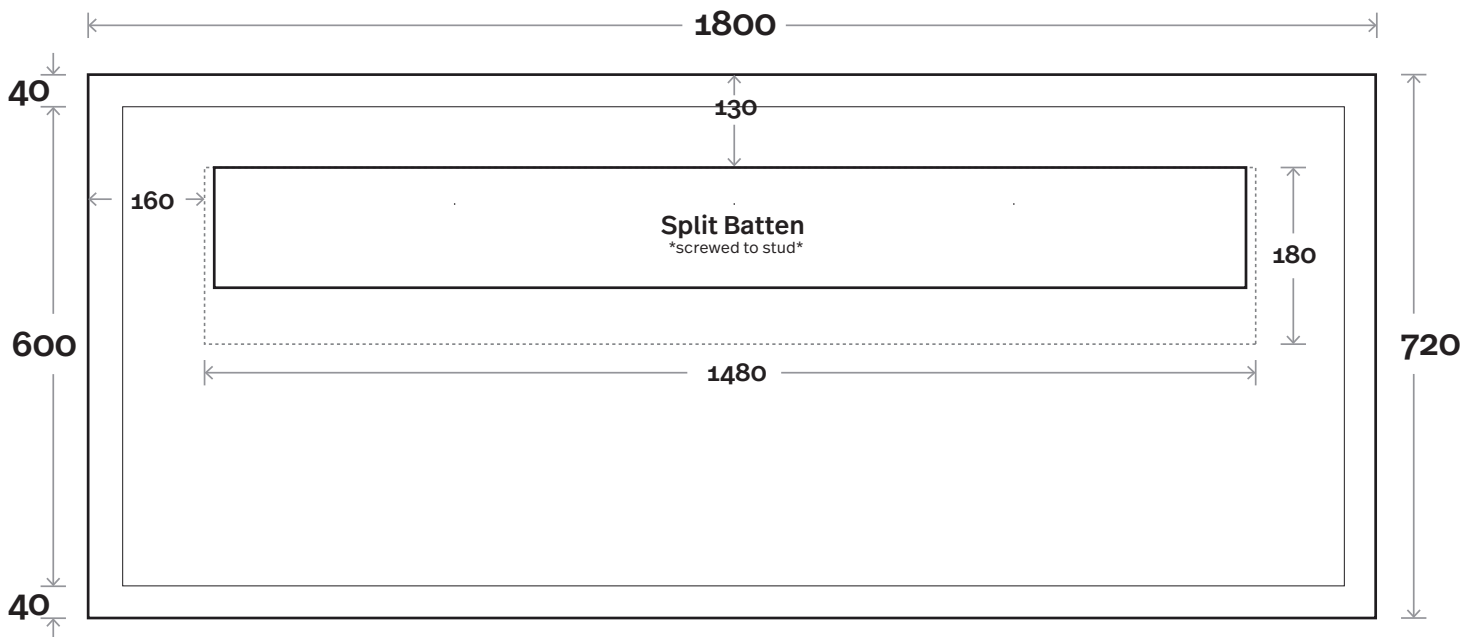

MARQUIS

Mounted Mirror

Duragrain Mounted Mirror 1800mm

Note:

- To avoid scratching the mirror please make sure all screws are counter sunk and below the surface of split batten.

Profile

Installation

Configuration