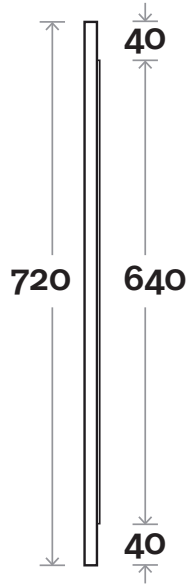

MARQUIS

Mounted Mirror

Duragrain Mounted Mirror 600mm

Note:

- To avoid scratching the mirror please make sure all screws are counter sunk and below the surface of split batten.

Profile

Installation

Configuration

MARQUIS

Mounted Mirror

Duragrain Mounted Mirror 750mm

Note:

- To avoid scratching the mirror please make sure all screws are counter sunk and below the surface of split batten.

Profile

Installation

Configuration

MARQUIS

Mounted Mirror

Duragrain Mounted Mirror 900mm

Note:

- To avoid scratching the mirror please make sure all screws are counter sunk and below the surface of split batten.

Profile

Installation

Configuration

MARQUIS

Mounted Mirror

Duragrain Mounted Mirror 1200mm

Note:

- To avoid scratching the mirror please make sure all screws are counter sunk and below the surface of split batten.

Profile

Installation

Configuration