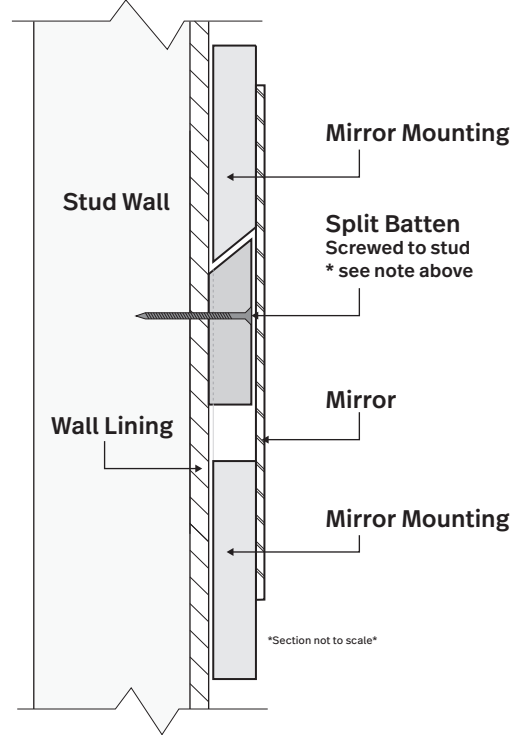

MARQUIS

Mounted Mirror

Duragrain Mounted Mirror 600mm

Note:

- To avoid scratching the mirror please make sure all screws are counter sunk and below the surface of split batten.

Profile

Installation

Configuration

MARQUIS

Mounted Mirror

Duragrain Mounted Mirror 750mm

Note:

- To avoid scratching the mirror please make sure all screws are counter sunk and below the surface of split batten.

Profile

Installation

Configuration

MARQUIS

Mounted Mirror

Duragrain Mounted Mirror 900mm

Note:

- To avoid scratching the mirror please make sure all screws are counter sunk and below the surface of split batten.

Profile

Installation

Configuration

MARQUIS

Mounted Mirror

Duragrain Mounted Mirror 1200mm

Note:

- To avoid scratching the mirror please make sure all screws are counter sunk and below the surface of split batten.

Profile

Installation

Configuration