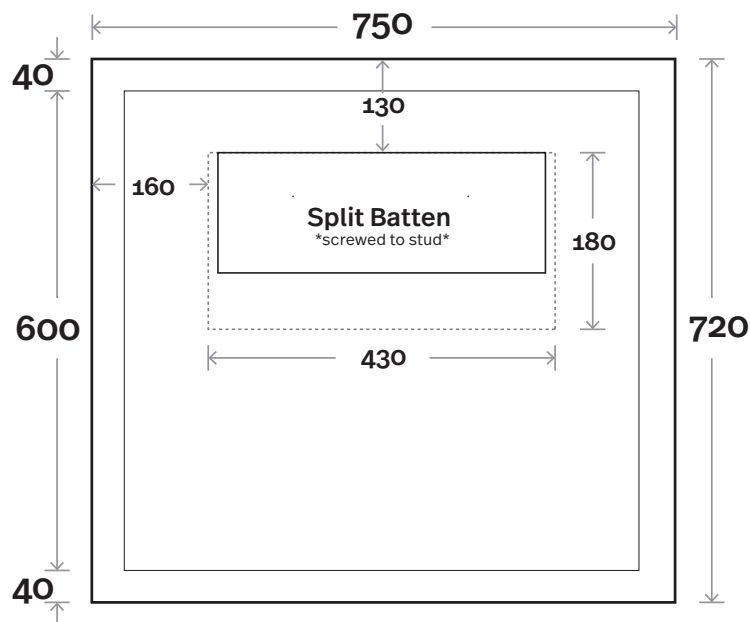

MARQUIS

Mounted Mirror

Duragrain Mounted Mirror 600mm

Note:

- To avoid scratching the mirror please make sure all screws are counter sunk and below the surface of split batten.

Profile

Installation

Configuration

MARQUIS

Mounted Mirror

Duragrain Mounted Mirror 750mm

Note:

- To avoid scratching the mirror please make sure all screws are counter sunk and below the surface of split batten.

Profile

Installation

Configuration

MARQUIS

Mounted Mirror

Duragrain Mounted Mirror 900mm

Note:

- To avoid scratching the mirror please make sure all screws are counter sunk and below the surface of split batten.

Profile

Installation

Configuration