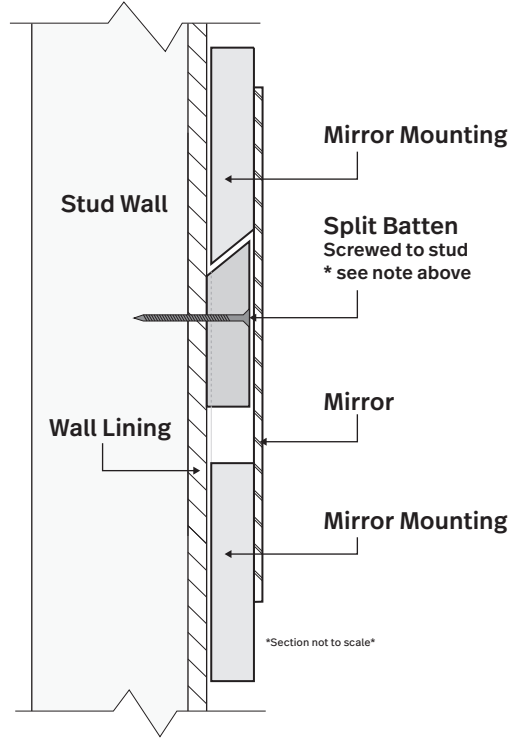

MARQUIS

Mounted Mirror

Duragrain Mounted Mirror 900mm

Note:

- To avoid scratching the mirror please make sure all screws are counter sunk and below the surface of split batten.

Profile

Installation

Configuration

MARQUIS

Mounted Mirror

Duragrain Mounted Mirror 1200mm

Note:

- To avoid scratching the mirror please make sure all screws are counter sunk and below the surface of split batten.

Profile

Installation

Configuration

MARQUIS

Mounted Mirror

Duragrain Mounted Mirror 1500mm

Note:

- To avoid scratching the mirror please make sure all screws are counter sunk and below the surface of split batten.

Profile

Installation

Configuration

MARQUIS

Mounted Mirror

Duragrain Mounted Mirror 1800mm

Note:

- To avoid scratching the mirror please make sure all screws are counter sunk and below the surface of split batten.

Profile

Installation

Configuration