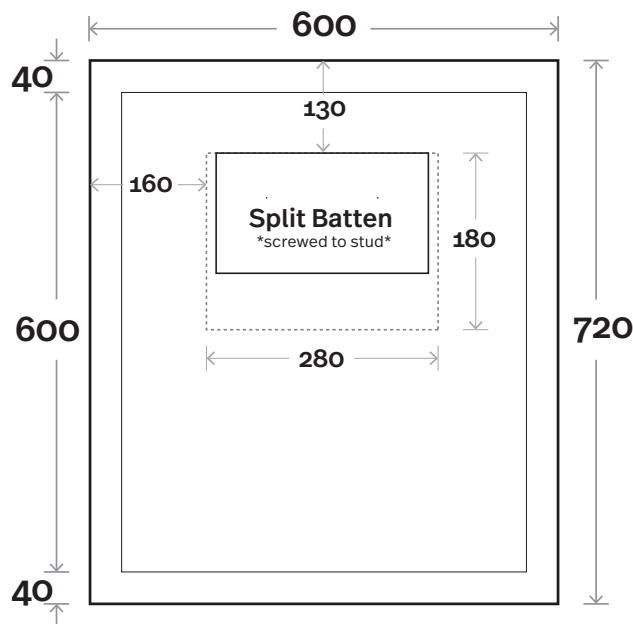

MARQUIS

Mounted Mirror

Duragrain Mounted Mirror 600mm

Note:

- To avoid scratching the mirror please make sure all screws are counter sunk and below the surface of split batten.

Profile

Installation

Configuration

MARQUIS

Mounted Mirror

Duragrain Mounted Mirror 750mm

Note:

- To avoid scratching the mirror please make sure all screws are counter sunk and below the surface of split batten.

Profile

Installation

Configuration