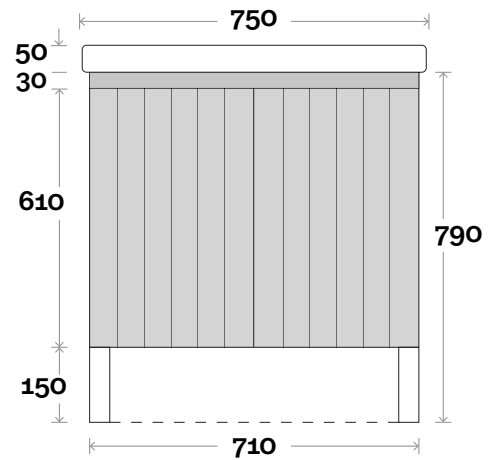

Magnus Compact

Magnus Compact 2 750mm double door

Top Thickness
Cadiz Maxi ceramic top: 50mm

Note:
• One tap hole only at 12 O'clock

Plumbing allowance

Profile

Kick

Configuration

Legs

Wallmount