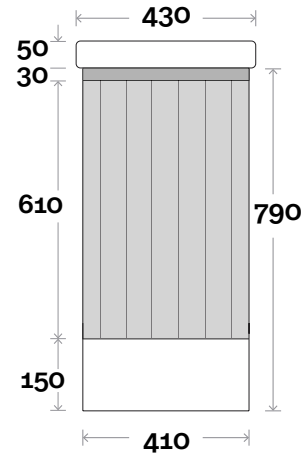

Magnus Compact

Magnus Compact 1 430mm single door

Top Thickness
Cadiz ceramic top: 50mm

Note:
• One tap hole only at 12 O'clock

 **Plumbing allowance**

Profile

Kick

Legs

Wallmount

Magnus Compact

Magnus Compact 2 750mm double door

Top Thickness
Cadiz Maxi ceramic top: 50mm

Note:
• One tap hole only at 12 O'clock

 **Plumbing allowance**

Profile

Kick