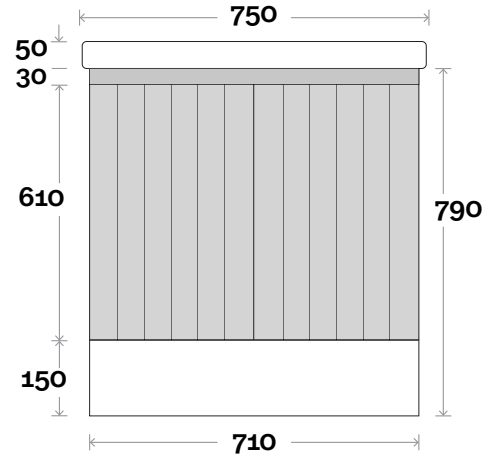

Configuration