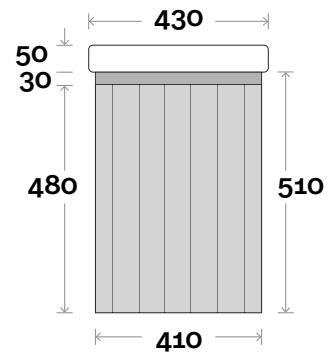

Magnus Compact

Magnus Compact 1 430mm single door

Top Thickness
Cadiz ceramic top: 50mm

Note:
• One tap hole only at 12 O'clock

 **Plumbing allowance**

Profile

Kick

Legs

Wallmount

Magnus Compact

Magnus Compact 2 750mm double door

Top Thickness
Cadiz Maxi ceramic top: 50mm

Note:
• One tap hole only at 12 O'clock

 **Plumbing allowance**

Profile

Kick