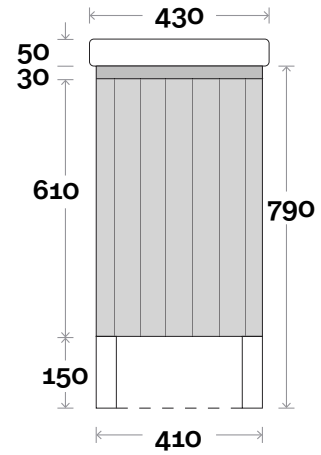

Magnus Compact

Magnus Compact 1 430mm single door

Top Thickness
Cadiz ceramic top: 50mm

Note:
• One tap hole only at 12 O'clock

 **Plumbing allowance**

Profile

Kick

Legs

Wallmount

Magnus Compact

Magnus Compact 2 750mm double door

Top Thickness
Cadiz Maxi ceramic top: 50mm

Note:
• One tap hole only at 12 O'clock

 **Plumbing allowance**

Profile

Kick