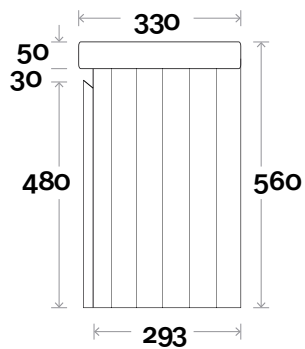

Magnus Compact

Magnus Compact 1 430mm single door

Top Thickness
Cadiz ceramic top: 50mm

Note:
• One tap hole only at 12 O'clock

 **Plumbing allowance**

Profile

Kick

Legs

Wallmount

Magnus Compact

Magnus Compact 2 750mm double door

Top Thickness
Cadiz Maxi ceramic top: 50mm

Note:
• One tap hole only at 12 O'clock

 **Plumbing allowance**

Profile

Kick