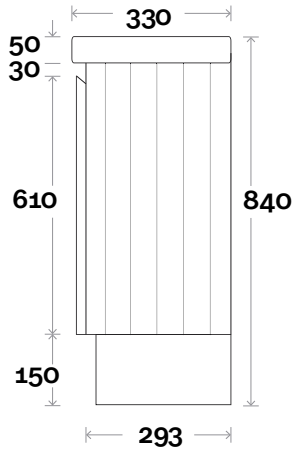

Magnus Compact

Magnus Compact 1 430mm single door

Top Thickness
Cadiz ceramic top: 50mm

Note:
• One tap hole only at 12 O'clock

 **Plumbing allowance**

Profile

Kick

Legs

Wallmount

Magnus Compact

Magnus Compact 2 750mm double door

Top Thickness
Cadiz Maxi ceramic top: 50mm

Note:
• One tap hole only at 12 O'clock

 **Plumbing allowance**

Profile

Kick