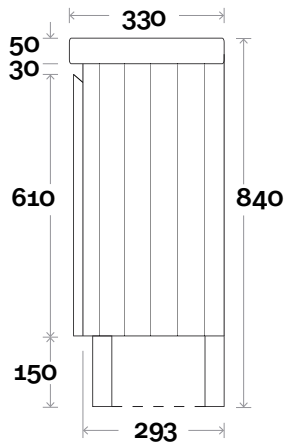

Magnus Compact

Magnus Compact 1 430mm single door

Top Thickness
Cadiz ceramic top: 50mm

Note:
• One tap hole only at 12 O'clock

 **Plumbing allowance**

Profile

Kick

Legs

Wallmount

Magnus Compact

Magnus Compact 2 750mm double door

Top Thickness
Cadiz Maxi ceramic top: 50mm

Note:
• One tap hole only at 12 O'clock

 **Plumbing allowance**

Profile

Kick