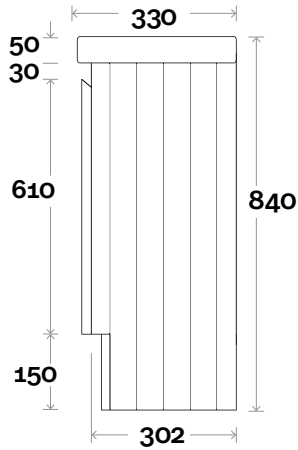

Magnus Compact

Magnus Compact 1 430mm single door

Top Thickness
Cadiz ceramic top: 50mm

Note:
• One tap hole only at 12 O'clock

 **Plumbing allowance**

Profile

Kick

Legs

Wallmount

Magnus Compact

Magnus Compact 2 750mm double door

Top Thickness
Cadiz Maxi ceramic top: 50mm

Note:
• One tap hole only at 12 O'clock

 **Plumbing allowance**

Profile

Kick