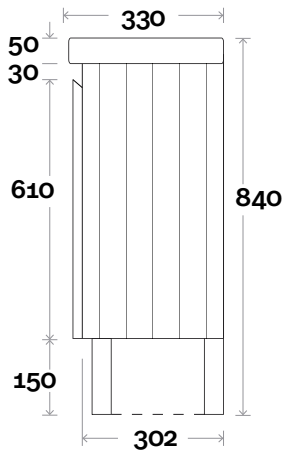

Magnus Compact

Magnus Compact 2 750mm double door

Top Thickness
Cadiz Maxi ceramic top: 50mm

Note:
• One tap hole only at 12 O'clock

Plumbing allowance

Profile

Kick

Configuration

Legs

Wallmount