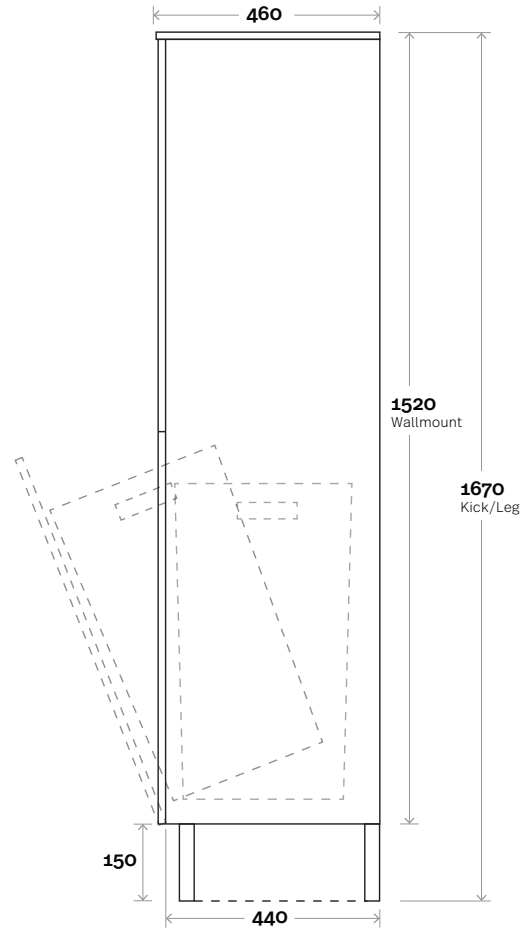

MARQUIS

Laundry Hamper

Laundry Hamper double door kick, leg or wallmount

- Note:**
- Not all handles available on all cabinet finishes - check availability with your retailer
 - Top door available Left or Right hand hinge

Configuration

Kick/Legs/Wallmount

Profile

Kick/Legs/Wallmount

Door Profiles

Kick/Legs/Wallmount

Provincial

Chateau

Nelson

Handle

Reverse Fingerpull