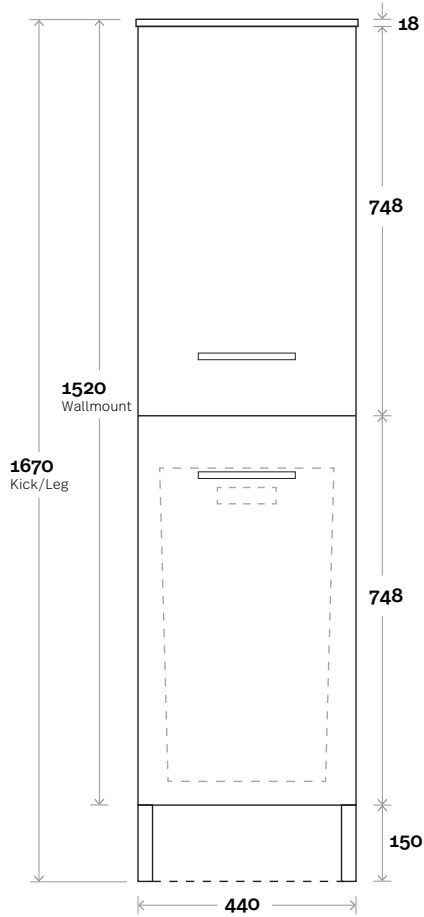

MARQUIS

Laundry Hamper

Laundry Hamper double door kick, leg or wallmount

- Note:**
- Not all handles available on all cabinet finishes - check availability with your retailer
 - Top door available Left or Right hand hinge

Configuration

Kick/Legs/Wallmount

Profile

Kick/Legs/Wallmount

Door Profiles

Kick/Legs/Wallmount

Provincial

Chateau

Nelson

Handle

Reverse Fingerpull