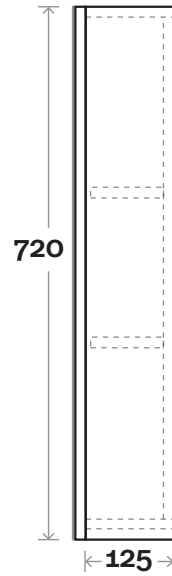

MARQUIS

Frameless Shaver

Frameless Shaver 1 600mm two door

Profile

Configuration

MARQUIS

Frameless Shaver

Frameless Shaver 2 750mm two door

Profile

Configuration

MARQUIS

Frameless Shaver

Frameless Shaver 3 900mm two door

Profile

Configuration

MARQUIS

Frameless Shaver

Frameless Shaver 4 1200mm two door

Profile

Configuration

MARQUIS

Frameless Shaver

Frameless Shaver 5 1200mm three door

Note:

- Available Left or Right hand pair doors

Left hand pair centre door hinged on Right

Right hand pair centre door hinged on Left

- Right hand pair doors as Standard

Profile

Configuration

MARQUIS

Frameless Shaver