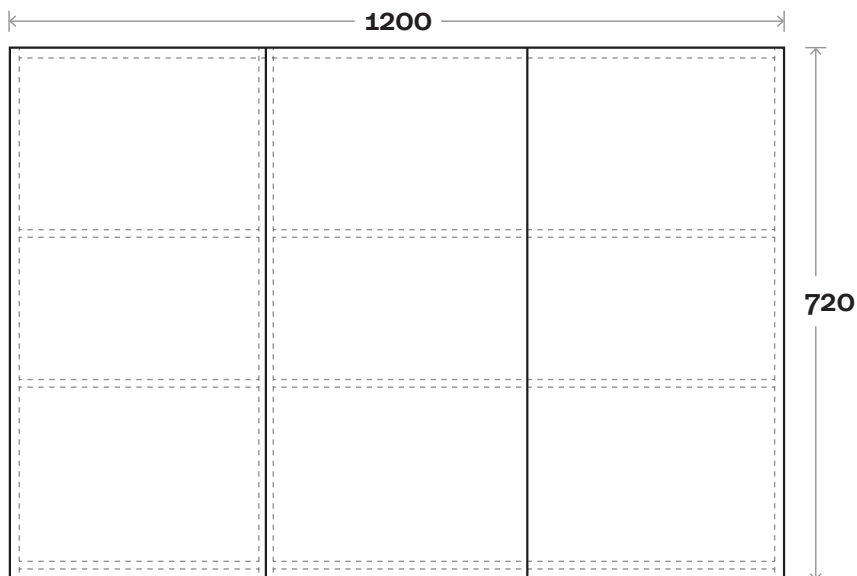

- Available Left or Right hand pair doors

Left hand pair centre door hinged on Right

Right hand pair centre door hinged on Left

- Right hand pair doors as Standard

Profile

Configuration

MARQUIS

Frameless Shaver