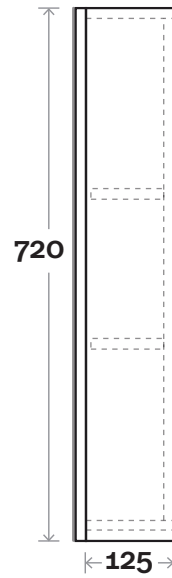

MARQUIS

Frameless Shaver

Frameless Shaver 1 600mm two door

Profile

Configuration

MARQUIS

Frameless Shaver

Frameless Shaver 2 750mm two door

Profile

Configuration

MARQUIS

Frameless Shaver

Frameless Shaver 3 900mm two door

Profile

Configuration

MARQUIS

Frameless Shaver

Frameless Shaver 4 1200mm two door

Profile

Configuration

MARQUIS

Frameless Shaver

Frameless Shaver 5 1200mm three door

Note:

- Available Left or Right hand pair doors

Left hand pair centre door hinged on Right

Right hand pair centre door hinged on Left

- Right hand pair doors as Standard

Profile

Configuration

MARQUIS

Frameless Shaver