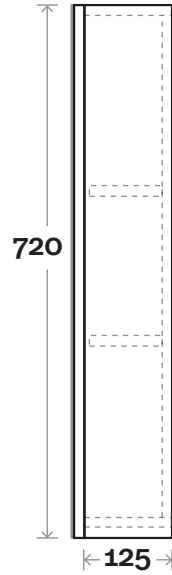

MARQUIS

Frameless Shaver

Frameless Shaver 1 600mm two door

Profile

Configuration

MARQUIS

Frameless Shaver

Frameless Shaver 2 750mm two door

Profile

Configuration

MARQUIS

Frameless Shaver

Frameless Shaver 3 900mm two door

Profile

Configuration

MARQUIS

Frameless Shaver

Frameless Shaver 4 1200mm two door

Profile

Configuration

MARQUIS

Frameless Shaver

Frameless Shaver 5 1200mm three door

Note:

Frameless Shaver 6 1500mm three door

Note:

- Available Left or Right hand pair doors
- Left hand pair centre door hinged on Right
- Right hand pair centre door hinged on Left
- Right hand pair doors as Standard