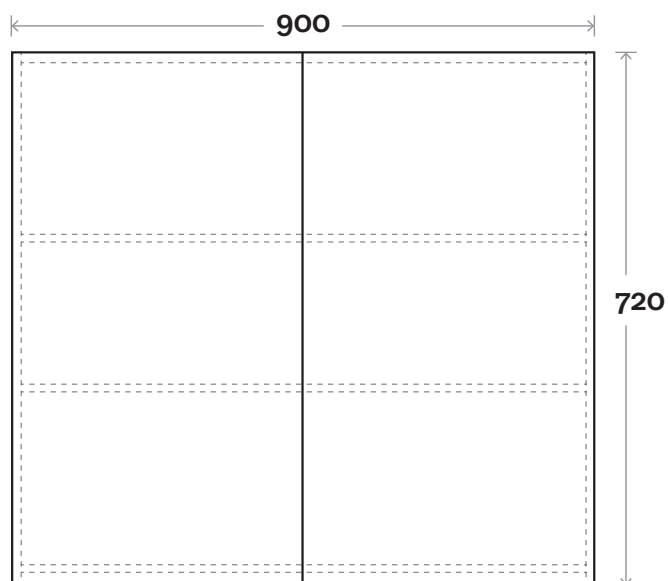

Profile

Configuration

MARQUIS

Frameless Shaver

Frameless Shaver 3 900mm two door

Profile

Configuration

MARQUIS

Frameless Shaver

Frameless Shaver 4 1200mm two door

Profile

Configuration

MARQUIS

Frameless Shaver

Frameless Shaver 5 1200mm three door

Note: