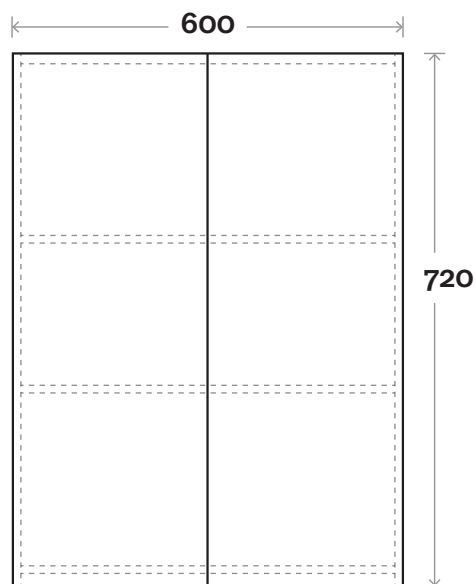

MARQUIS

Frameless Shaver

Frameless Shaver 1 600mm two door

Profile

Configuration

MARQUIS

Frameless Shaver

Frameless Shaver 2 750mm two door

Profile

Configuration

MARQUIS

Frameless Shaver

Frameless Shaver 3 900mm two door

Profile

Configuration

MARQUIS

Frameless Shaver

Frameless Shaver 4 1200mm two door

Profile

Configuration

MARQUIS

Frameless Shaver

Frameless Shaver 5 1200mm three door

Note: