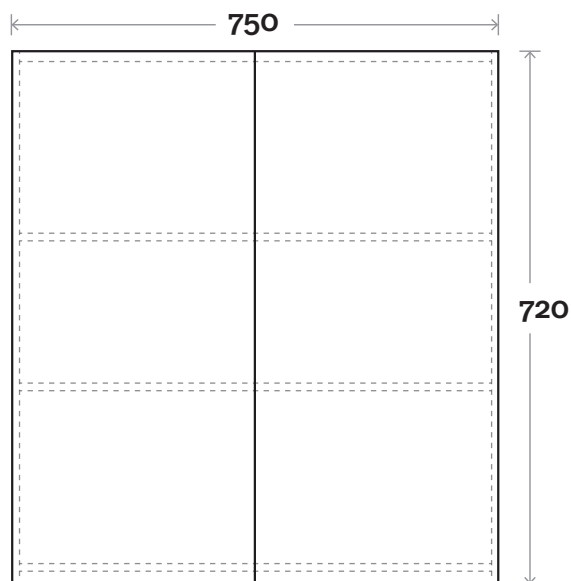

MARQUIS

Frameless Shaver

Frameless Shaver 1 600mm two door

Profile

Configuration

MARQUIS

Frameless Shaver

Frameless Shaver 2 750mm two door

Profile

Configuration

MARQUIS

Frameless Shaver

Frameless Shaver 3 900mm two door

Profile

Configuration

MARQUIS

Frameless Shaver

Frameless Shaver 4 1200mm two door

Profile

Configuration

MARQUIS

Frameless Shaver

Frameless Shaver 5 1200mm three door

Note: