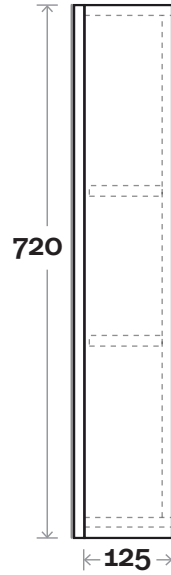

MARQUIS

Frameless Shaver

Frameless Shaver 6 1500mm three door

Note:

- Available Left or Right hand pair doors
- Left hand pair centre door hinged on Right
- Right hand pair centre door hinged on Left
- Right hand pair doors as Standard

Profile