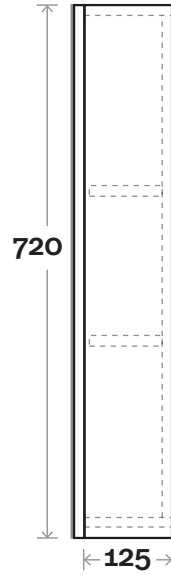

Profile

Configuration

MARQUIS

Frameless Shaver

Frameless Shaver 3 900mm two door

Profile

Configuration

MARQUIS

Frameless Shaver

Frameless Shaver 4 1200mm two door

Profile

Configuration

MARQUIS

Frameless Shaver

Frameless Shaver 5 1200mm three door

Note:

- Available Left or Right hand pair doors

Left hand pair centre door hinged on Right

Right hand pair centre door hinged on Left

- Right hand pair doors as Standard

Profile

Configuration

MARQUIS

Frameless Shaver

Frameless Shaver 6 1500mm three door

Note:

- Available Left or Right hand pair doors
- Left hand pair centre door hinged on Right
- Right hand pair centre door hinged on Left
- Right hand pair doors as Standard