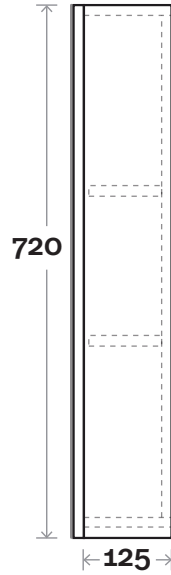

MARQUIS

Frameless Shaver

Frameless Shaver 1 600mm two door

Profile

Configuration

MARQUIS

Frameless Shaver

Frameless Shaver 2 750mm two door

Profile

Configuration

MARQUIS

Frameless Shaver

Frameless Shaver 3 900mm two door

Profile

Configuration

MARQUIS

Frameless Shaver

Frameless Shaver 4 1200mm two door

Profile

Configuration

MARQUIS

Frameless Shaver

Frameless Shaver 5 1200mm three door

Note:

Frameless Shaver 6 1500mm three door

Note:

- Available Left or Right hand pair doors
- Left hand pair centre door hinged on Right
- Right hand pair centre door hinged on Left
- Right hand pair doors as Standard