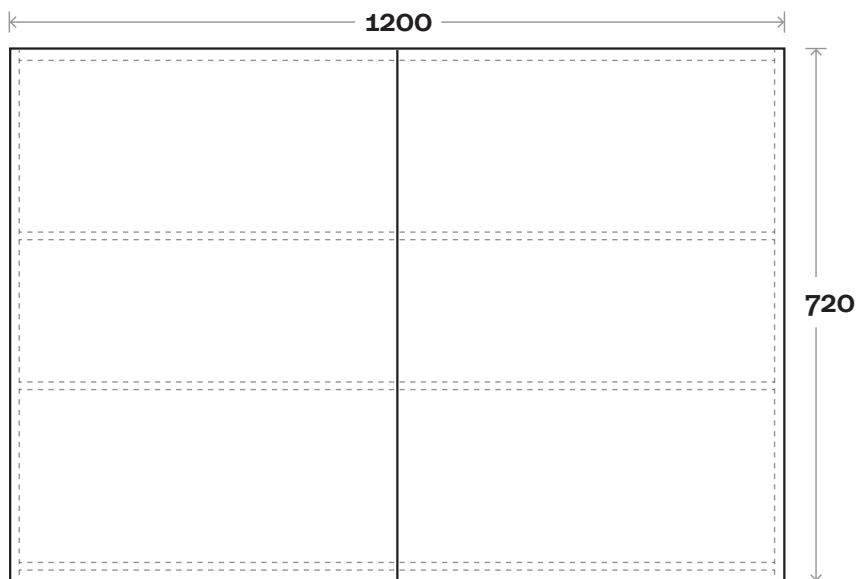

Profile

Configuration

MARQUIS

Frameless Shaver

Frameless Shaver 3 900mm two door

Profile

Configuration

MARQUIS

Frameless Shaver

Frameless Shaver 4 1200mm two door

Profile

Configuration

MARQUIS

Frameless Shaver

Frameless Shaver 5 1200mm three door

Note: