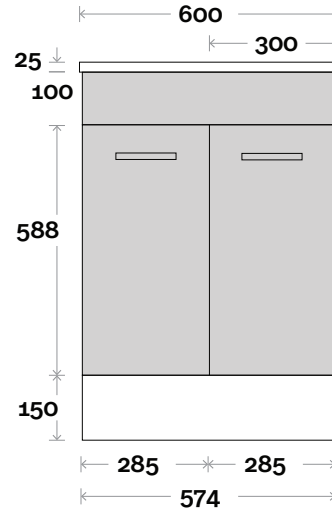

Configuration