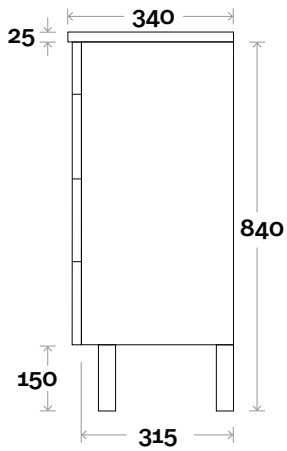

## Configuration

Legs

Wallmount

# Clare Compact

Clare Compact 3 900mm door and drawer

**Top Thickness**  
Nova Compact top: 25mm

**Note:**  
• One tap hole only at 12 O'clock

 **Plumbing allowance**