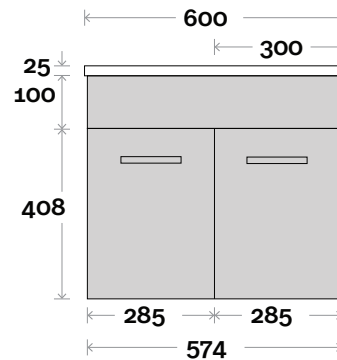

# Clare Compact

Clare Compact 1 600mm double door

**Top Thickness**  
Nova Compact top: 25mm

**Note:**  
• One tap hole only at 12 O'clock

 **Plumbing allowance**

# Clare Compact

Clare Compact 2 750mm door and drawer

**Top Thickness**  
Nova Compact top: 25mm

**Note:**  
• One tap hole only at 12 O'clock

 **Plumbing allowance**