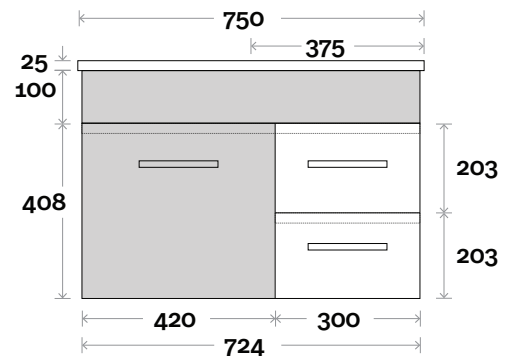

# Clare Compact

Clare Compact 3 900mm door and drawer

**Top Thickness**  
Nova Compact top: 25mm

**Note:**  
• One tap hole only at 12 O'clock

 **Plumbing allowance**