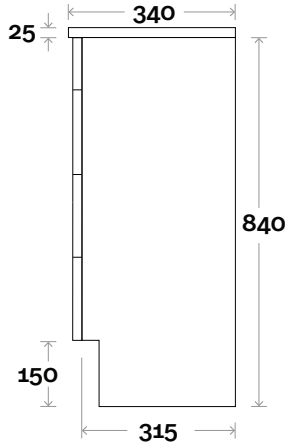

Clare Compact

Clare Compact 3 900mm door and drawer

Top Thickness
Nova Compact top: 25mm

Note:
• One tap hole only at 12 O'clock

Plumbing allowance

Profile

Kick