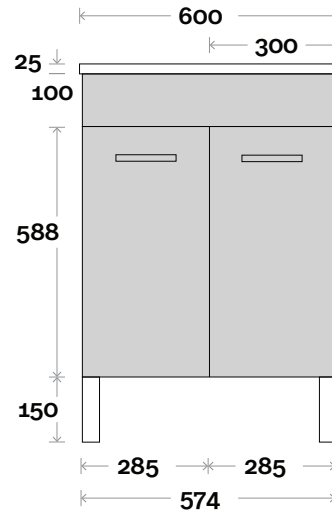

Clare Compact

Clare Compact 1 600mm double door

Top Thickness
Nova Compact top: 25mm

Note:
• One tap hole only at 12 O'clock

Plumbing allowance

Profile

Kick

Configuration

Legs

Wallmount