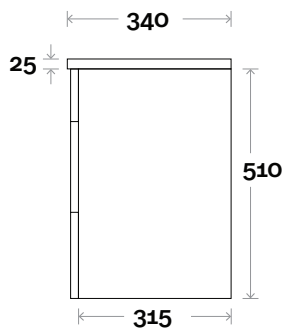

# Clare Compact

Clare Compact 1 600mm double door

**Top Thickness**  
Nova Compact top: 25mm

**Note:**  
• One tap hole only at 12 O'clock

 **Plumbing allowance**

# Clare Compact

Clare Compact 2 750mm door and drawer

**Top Thickness**  
Nova Compact top: 25mm

**Note:**  
• One tap hole only at 12 O'clock

 **Plumbing allowance**