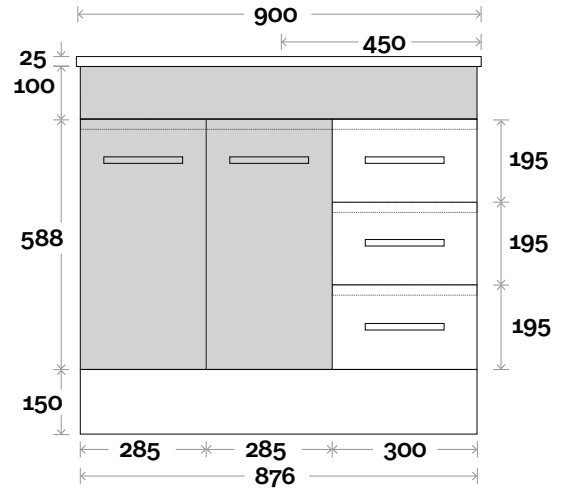

Configuration