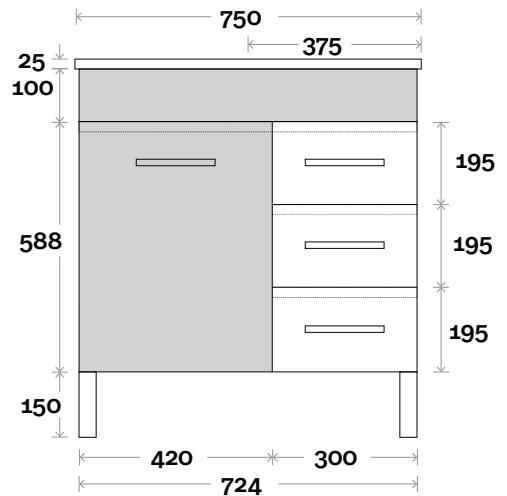

Clare Compact

Clare Compact 2 750mm door and drawer

Top Thickness
Nova Compact top: 25mm

Note:
• One tap hole only at 12 O'clock

Plumbing allowance

Profile

Kick

Configuration

Legs

Wallmount