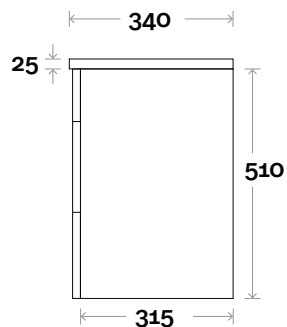

Clare Compact

Clare Compact 2 750mm door and drawer

Top Thickness
Nova Compact top: 25mm

Note:
• One tap hole only at 12 O'clock

Plumbing allowance

Profile

Kick

Configuration

Legs

Wallmount