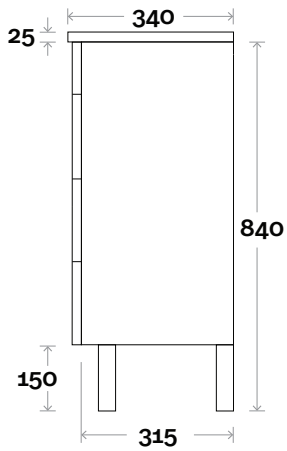

Clare Compact

Clare Compact 1 600mm double door

Top Thickness
Nova Compact top: 25mm

Note:
• One tap hole only at 12 O'clock

Plumbing allowance

Profile

Kick

Configuration

Legs

Wallmount