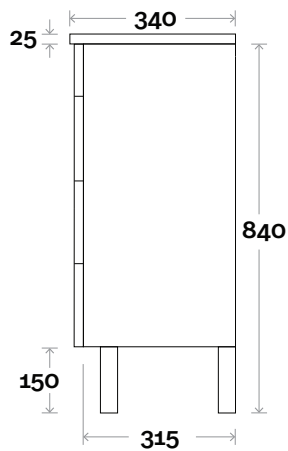

Clare Compact

Clare Compact 2 750mm door and drawer

Top Thickness
Nova Compact top: 25mm

Note:
• One tap hole only at 12 O'clock

Plumbing allowance

Profile

Kick

Configuration

Legs

Wallmount