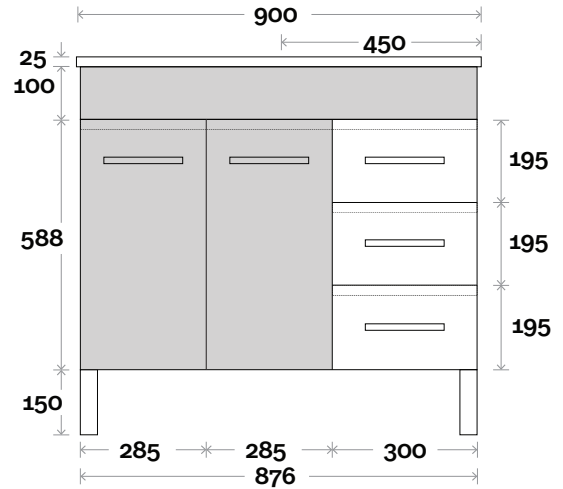

## Configuration

Legs

Wallmount

# Clare Compact

Clare Compact 3 900mm door and drawer

**Top Thickness**  
Nova Compact top: 25mm

**Note:**  
• One tap hole only at 12 O'clock

 **Plumbing allowance**