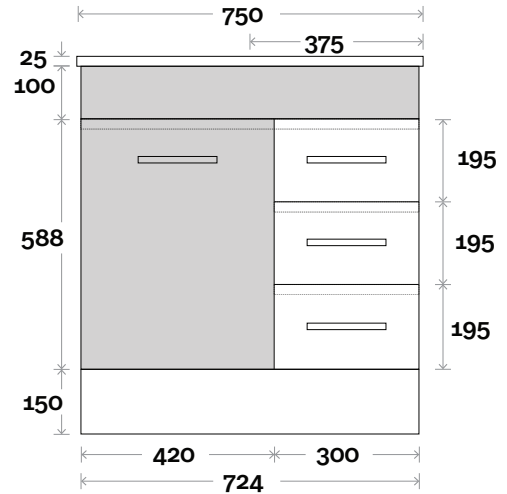

Configuration