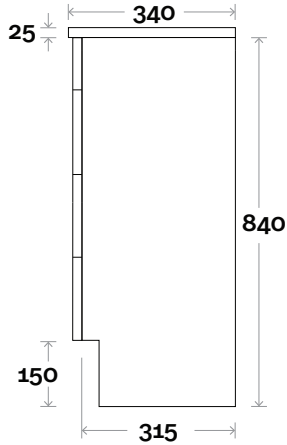

Clare Compact

Clare Compact 1 600mm double door

Top Thickness
Nova Compact top: 25mm

Note:
• One tap hole only at 12 O'clock

Plumbing allowance

Profile

Kick