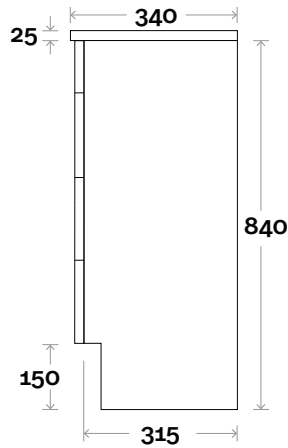

Clare Compact

Clare Compact 2 750mm door and drawer

Top Thickness
Nova Compact top: 25mm

Note:
• One tap hole only at 12 O'clock

Plumbing allowance

Profile

Kick