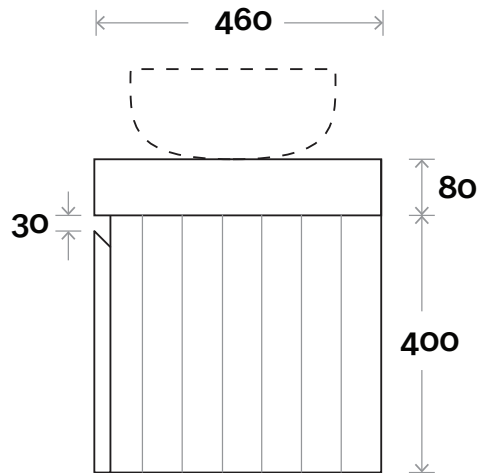

MARQUIS Chelsea

Chelsea 5 1200mm centre basin

Top Thickness
Dekton: 80mm
Caesarestone: 80mm

Note:
• Waste centre: 600mm std
(may vary depending on basin)

Plumbing allowance

Profile

Wallmount