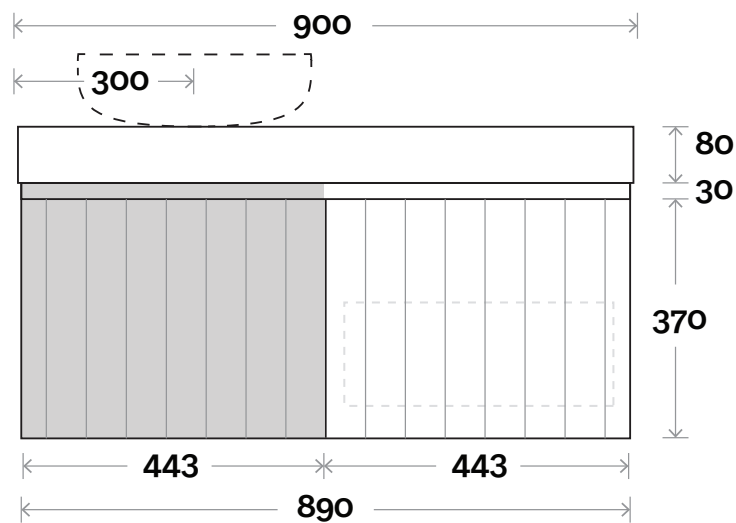

Configuration

Wallmount