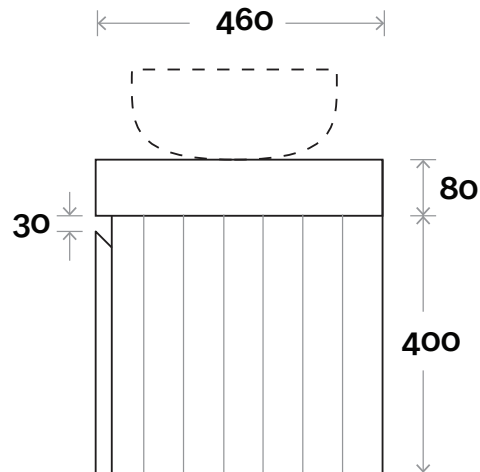

MARQUIS Chelsea

Top Thickness
Dekton: 80mm
Caesarestone: 80mm

Note:
• Waste centre: 375mm std
(may vary depending on basin)

Chelsea 10 1500mm double basin

Plumbing allowance

Profile

Wallmount