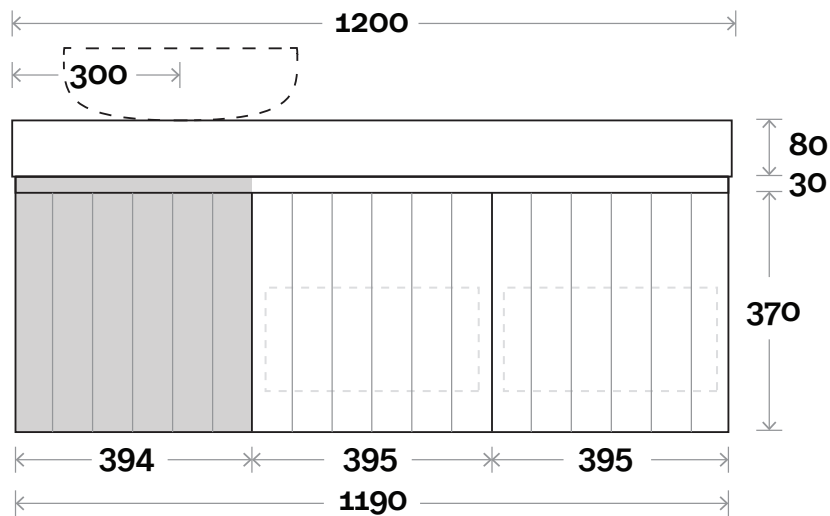

Configuration

Wallmount