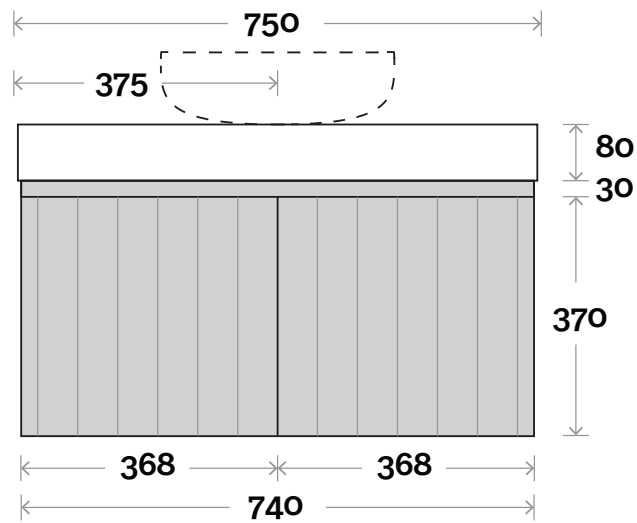

Configuration

Wallmount