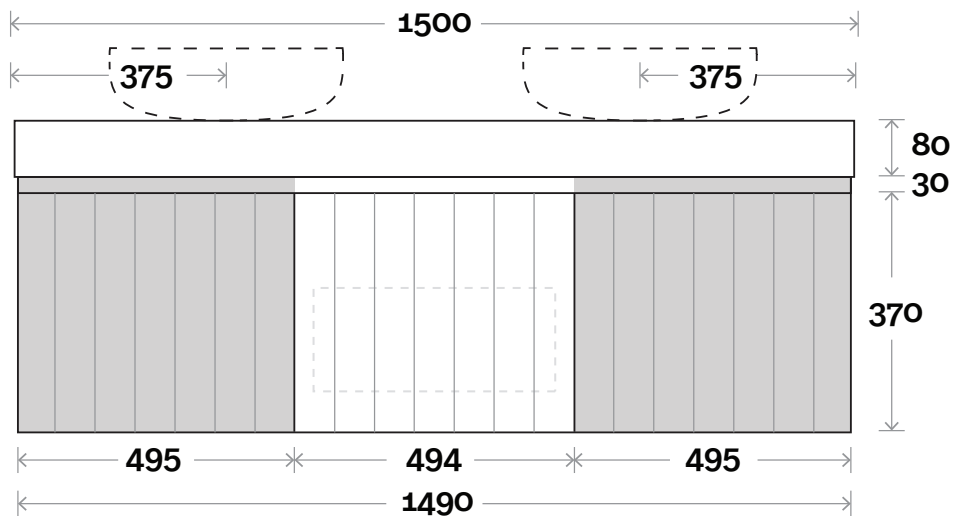

Configuration

Wallmount