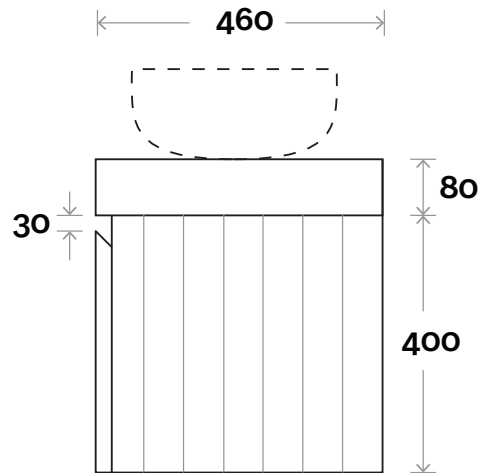

MARQUIS

Chelsea

Top Thickness
Dekton: 80mm
Caesarestone: 80mm

Note:

• **Waste centre:** 450mm std
(may vary depending on basin)

• **Available in left or right hand drawers**
Basin on opposite side to drawers

Plumbing allowance

Chelsea 12 1800mm off centre basin

Profile

Wallmount