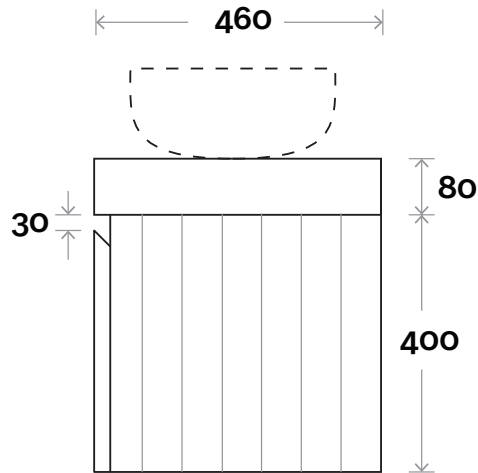

MARQUIS Chelsea

Chelsea 6 1200mm off centre basin

Top Thickness
Dekton: 80mm
Caesarestone: 80mm

Note:

• **Waste centre:** 300mm std
(may vary depending on basin)

• **Available in left or right hand drawers**
Basin on opposite side to drawers

Plumbing allowance

Profile

Wallmount