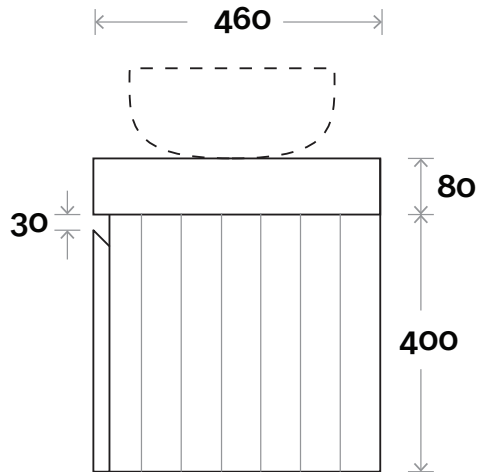

MARQUIS

Chelsea

Chelsea 2 750mm centre basin

Top Thickness
Dekton: 80mm
Caesarestone: 80mm

Note:
• Waste centre: 375mm std
(may vary depending on basin)

Plumbing allowance

Profile

Wallmount