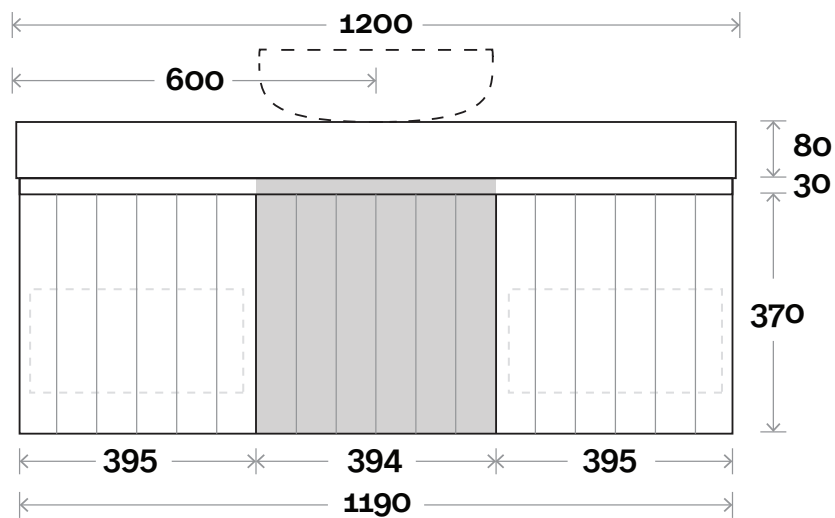

Configuration

Wallmount