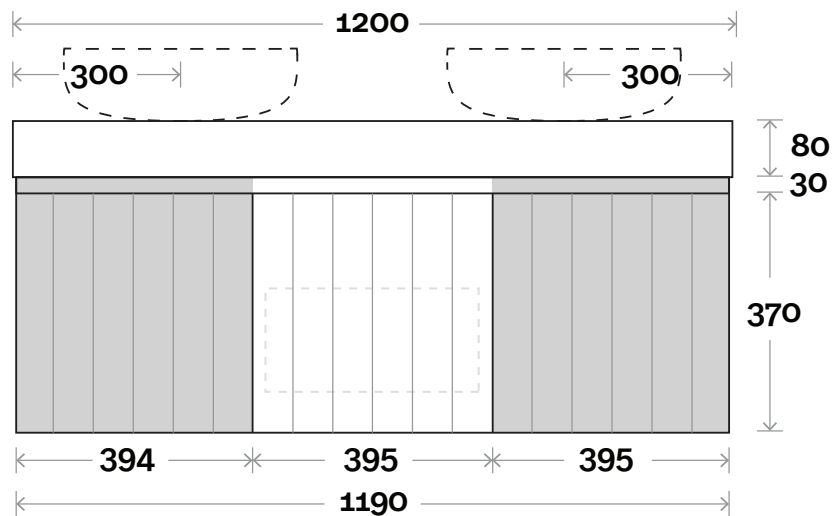

Configuration

Wallmount