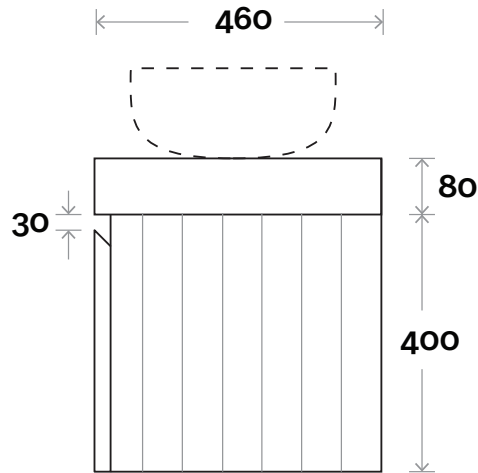

MARQUIS Chelsea

Chelsea 7 1200mm double basin

Top Thickness
Dekton: 80mm
Caesarestone: 80mm

Note:
• Waste centre: 300mm std
(may vary depending on basin)

Plumbing allowance

Profile

Wallmount