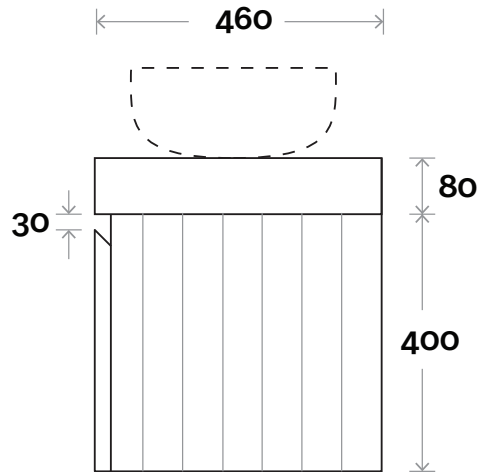

MARQUIS Chelsea

Top Thickness
Dekton: 80mm
Caesarestone: 80mm

Note:
• Waste centre: 750mm std
(may vary depending on basin)

Chelsea 8 1500mm centre basin

Plumbing allowance

Profile

Wallmount