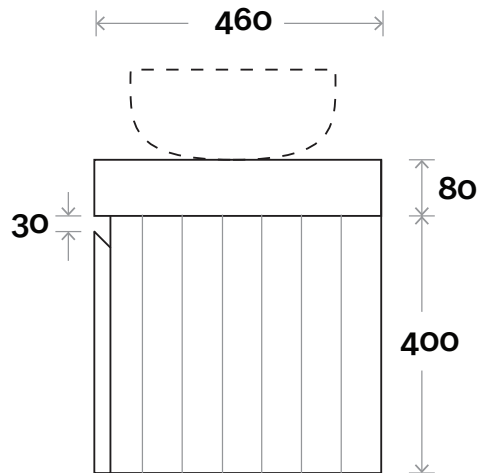

MARQUIS

Chelsea

Top Thickness
Dekton: 80mm
Caesarestone: 80mm

Note:
• Waste centre: 450mm std
(may vary depending on basin)

Chelsea 3 900mm centre basin

Plumbing allowance

Profile

Wallmount