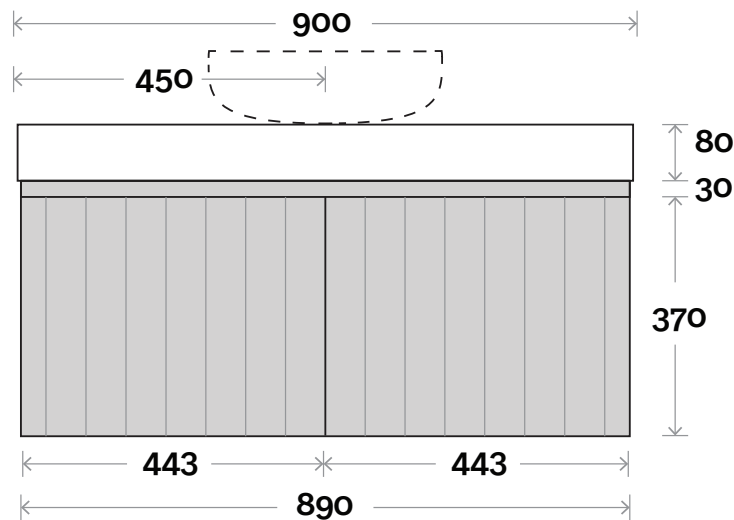

Configuration

Wallmount