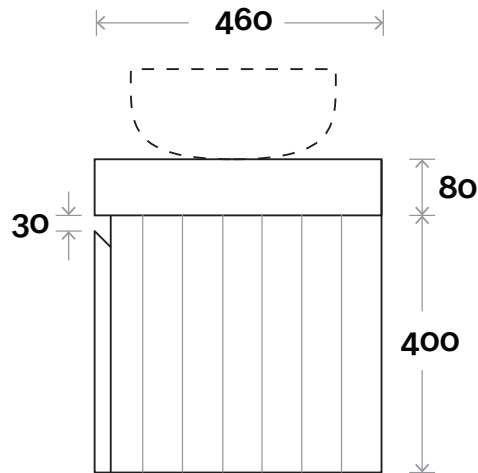

MARQUIS Chelsea

Top Thickness
Dekton: 80mm
Caesarestone: 80mm

Note:
• Waste centre: 900mm std
(may vary depending on basin)

Chelsea 11 1800mm centre basin

Plumbing allowance

Profile

Wallmount