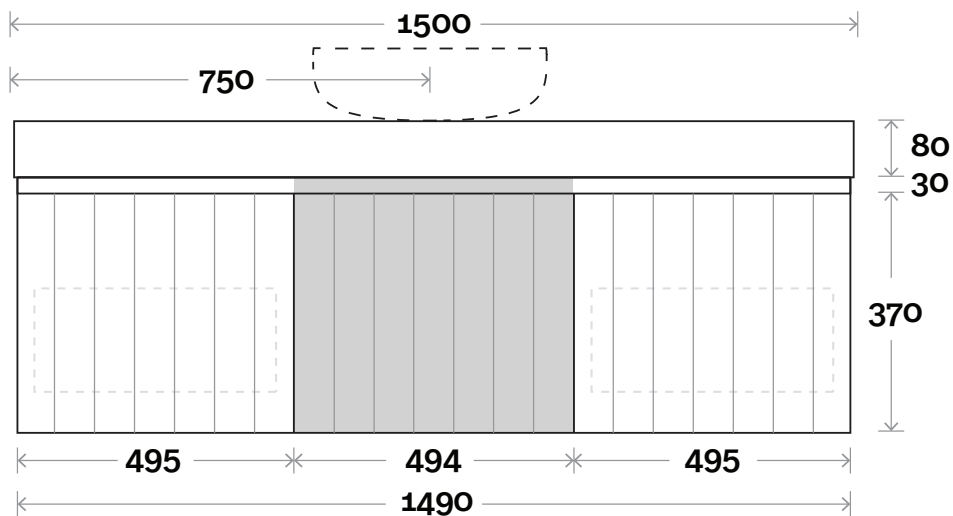

Configuration

Wallmount