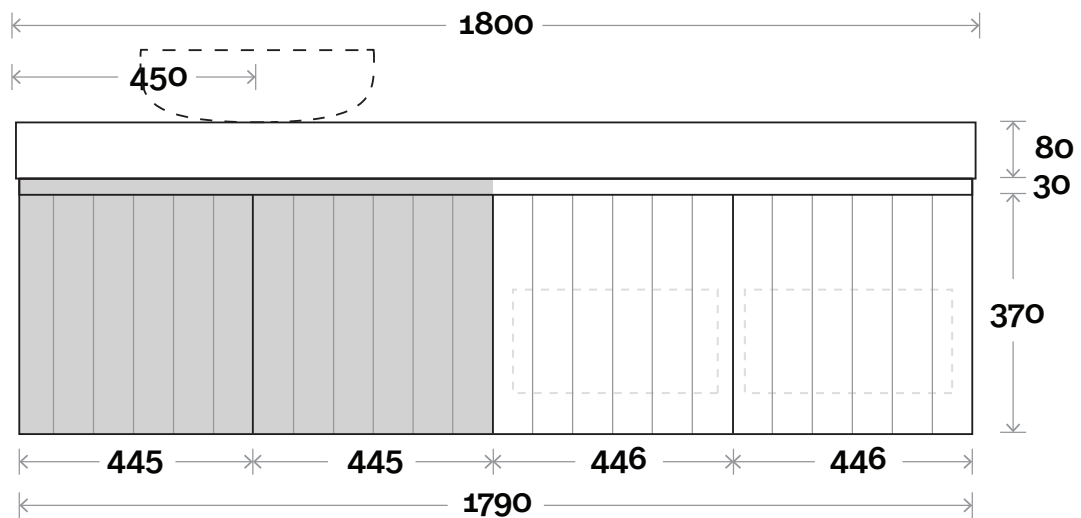

Configuration

Wallmount