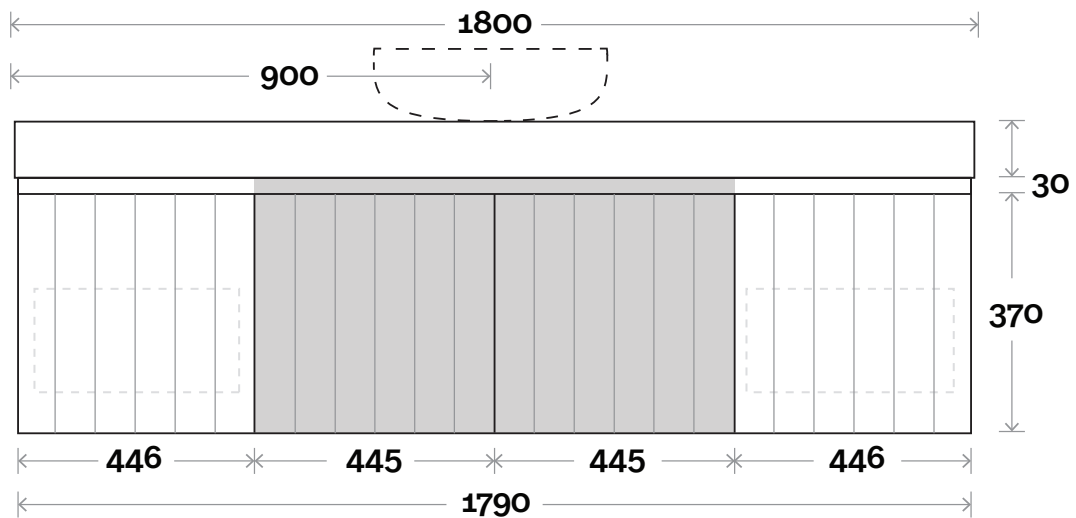

Configuration

Wallmount