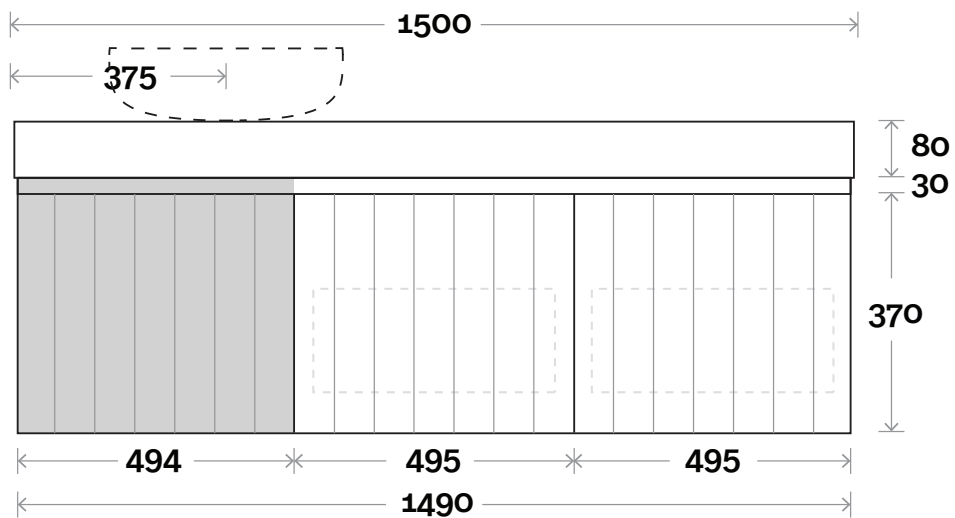

Configuration

Wallmount