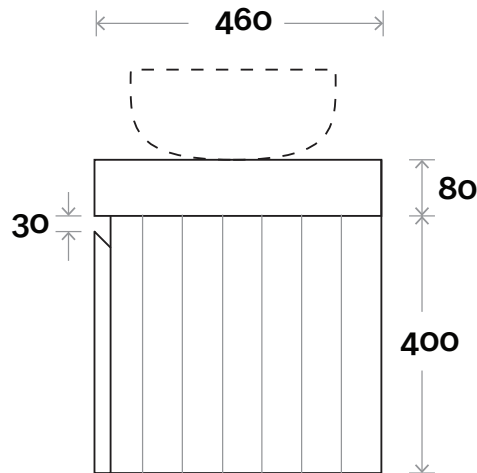

MARQUIS

Chelsea

Top Thickness
Dekton: 80mm
Caesarestone: 80mm

Note:

• **Waste centre:** 375mm std
(may vary depending on basin)

• **Available in left or right hand drawers**
Basin on opposite side to drawers

Plumbing allowance

Chelsea 9 1500mm off centre basin

Profile

Wallmount