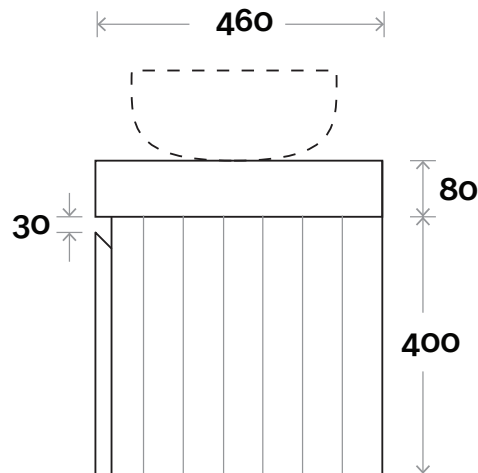

MARQUIS Chelsea

Chelsea 1 600mm centre basin

Top Thickness
Dekton: 80mm
Caesarestone: 80mm

Note:
• Waste centre: 300mm std
(may vary depending on basin)

Plumbing allowance

Profile

Wallmount