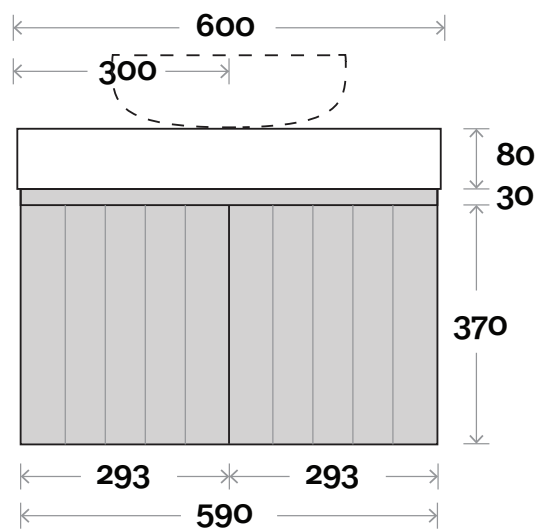

Configuration

Wallmount