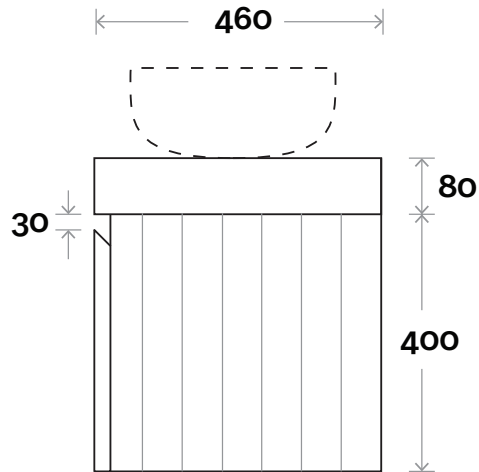

MARQUIS Chelsea

Chelsea 4 900mm off centre basin

Top Thickness
Dekton: 80mm
Caesarestone: 80mm

Note:

- Waste centre: 300mm std (may vary depending on basin)
- Available in left or right hand drawers
  Basin on opposite side to drawers

Plumbing allowance

Profile

Wallmount