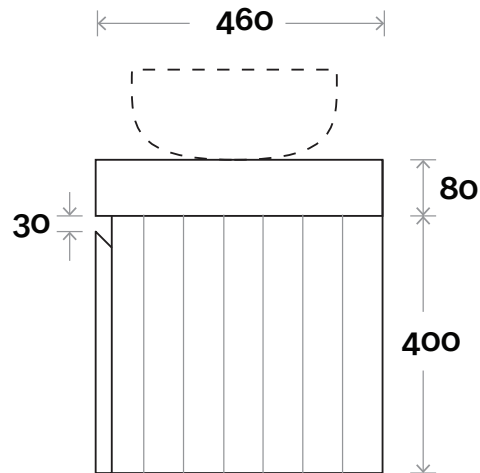

MARQUIS

Chelsea

Top Thickness
Dekton: 80mm
Caesarestone: 80mm

Note:
• Waste centre: 375mm std
(may vary depending on basin)

Chelsea 13 1800mm double basin

Plumbing allowance

Profile

Wallmount