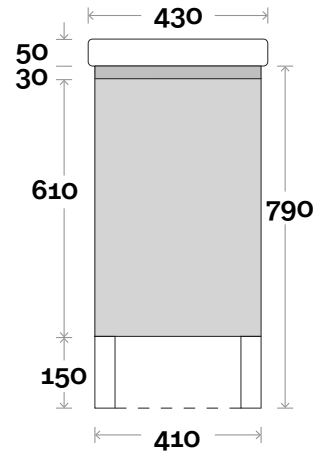

Barossa Compact

Top Thickness
Cadiz ceramic top: 50mm

Note:
• One tap hole only at 12 O'clock

 **Plumbing allowance**

Barossa Compact 1 430mm single door

Profile

Kick

Legs

Wallmount

Barossa Compact

Barossa Compact 2750mm double door

Top Thickness
Cadiz Maxi ceramic top: 50mm

Note:
• One tap hole only at 12 O'clock

 **Plumbing allowance**

Profile

Kick