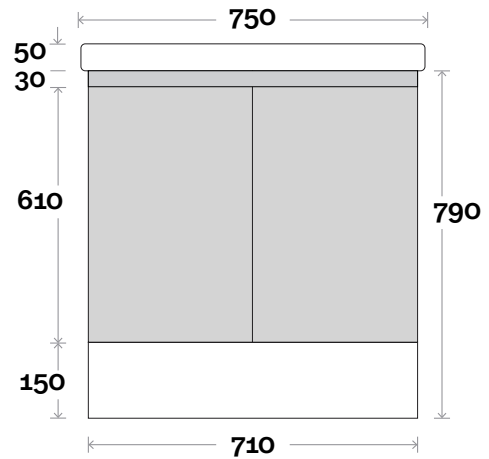

Configuration