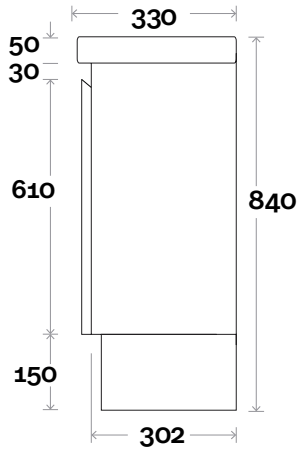

Barossa Compact

Top Thickness
Cadiz ceramic top: 50mm

Note:
• One tap hole only at 12 O'clock

 **Plumbing allowance**

Barossa Compact 1 430mm single door

Profile

Kick

Legs

Wallmount

Barossa Compact

Barossa Compact 2750mm double door

Top Thickness
Cadiz Maxi ceramic top: 50mm

Note:
• One tap hole only at 12 O'clock

 **Plumbing allowance**

Profile

Kick