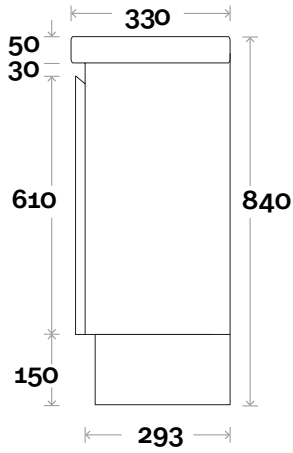

Barossa Compact

Top Thickness
Cadiz ceramic top: 50mm

Note:
• One tap hole only at 12 O'clock

 **Plumbing allowance**

Barossa Compact 1 430mm single door

Profile

Kick

Legs

Wallmount

Barossa Compact

Barossa Compact 2750mm double door

Top Thickness
Cadiz Maxi ceramic top: 50mm

Note:
• One tap hole only at 12 O'clock

 **Plumbing allowance**

Profile

Kick