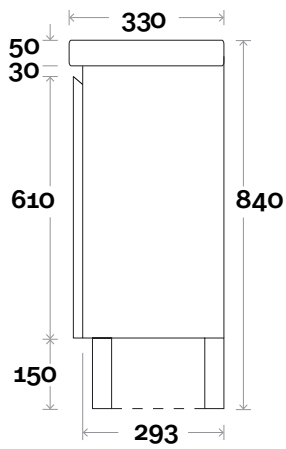

Barossa Compact

Top Thickness
Cadiz ceramic top: 50mm

Note:
• One tap hole only at 12 O'clock

 **Plumbing allowance**

Barossa Compact 1 430mm single door

Profile

Kick

Legs

Wallmount

Barossa Compact

Barossa Compact 2750mm double door

Top Thickness
Cadiz Maxi ceramic top: 50mm

Note:
• One tap hole only at 12 O'clock

 **Plumbing allowance**

Profile

Kick