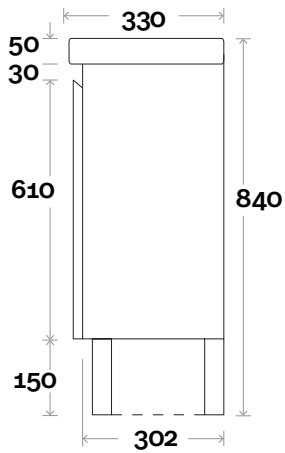

Barossa Compact

Barossa Compact 2750mm double door

Top Thickness
Cadiz Maxi ceramic top: 50mm

Note:
• One tap hole only at 12 O'clock

Plumbing allowance

Profile

Kick

Configuration

Legs

Wallmount