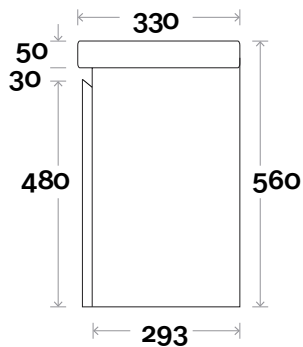

Barossa Compact

Top Thickness
Cadiz ceramic top: 50mm

Note:
• One tap hole only at 12 O'clock

 **Plumbing allowance**

Barossa Compact 1 430mm single door

Profile

Kick

Legs

Wallmount

Barossa Compact

Barossa Compact 2750mm double door

Top Thickness
Cadiz Maxi ceramic top: 50mm

Note:
• One tap hole only at 12 O'clock

 **Plumbing allowance**

Profile

Kick