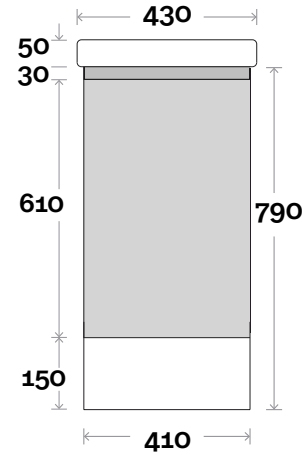

Barossa Compact

Top Thickness
Cadiz ceramic top: 50mm

Note:
• One tap hole only at 12 O'clock

 **Plumbing allowance**

Barossa Compact 1 430mm single door

Profile

Kick

Legs

Wallmount

Barossa Compact

Barossa Compact 2750mm double door

Top Thickness
Cadiz Maxi ceramic top: 50mm

Note:
• One tap hole only at 12 O'clock

 **Plumbing allowance**

Profile

Kick