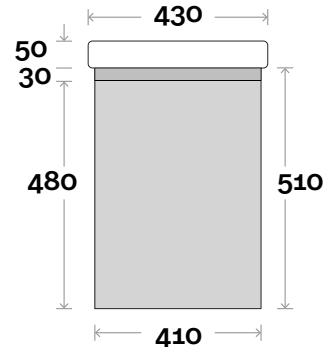

Barossa Compact

Top Thickness
Cadiz ceramic top: 50mm

Note:
• One tap hole only at 12 O'clock

 **Plumbing allowance**

Barossa Compact 1 430mm single door

Profile

Kick

Legs

Wallmount

Barossa Compact

Barossa Compact 2750mm double door

Top Thickness
Cadiz Maxi ceramic top: 50mm

Note:
• One tap hole only at 12 O'clock

 **Plumbing allowance**

Profile

Kick