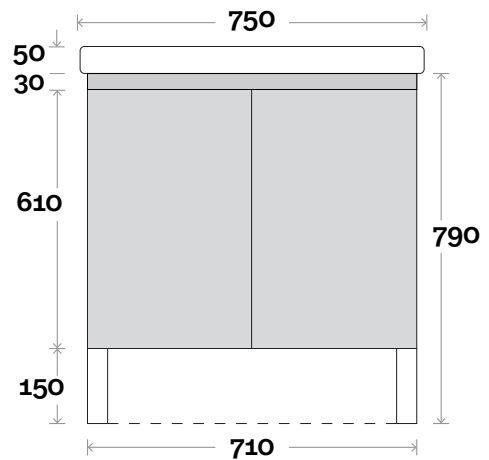

Barossa Compact

Barossa Compact 2750mm double door

Top Thickness
Cadiz Maxi ceramic top: 50mm

Note:
• One tap hole only at 12 O'clock

Plumbing allowance

Profile

Kick

Configuration

Legs

Wallmount