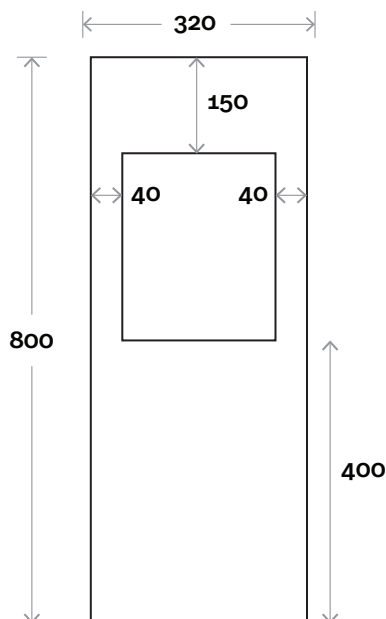

MARQUIS

Alta Mirror

Alta Mirror 400mm x 1200mm

Colours Available

No Tint
Bronze Tint
Grey Tint

Notes:

LED option available

Face

Protrusion

Wall mounting bracket

LED Wall mounting bracket

All measurements are in 'mm' and are approximate and to be used as a guide only. Installation preparations are not recommended without product onsite.