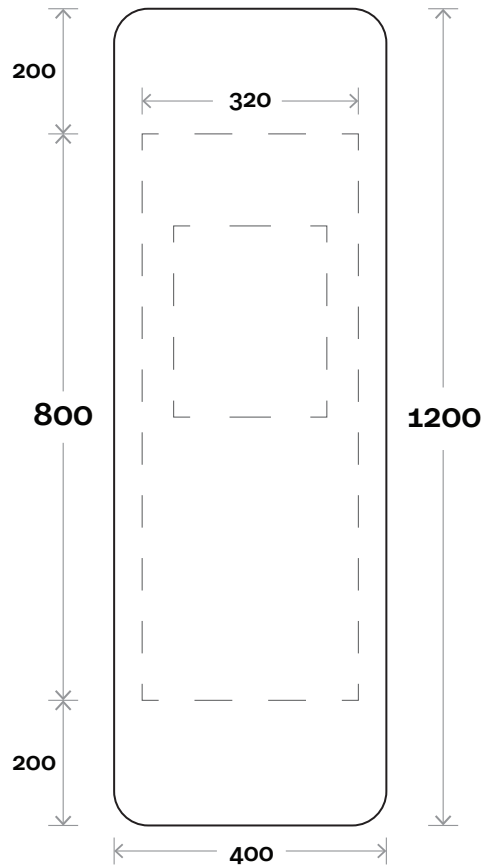

MARQUIS

Alta Mirror

Alta Mirror 400mm x 1200mm

Colours Available

No Tint
Bronze Tint
Grey Tint

Notes:

LED option available

Face

Protrusion

Wall mounting bracket

LED Wall mounting bracket

All measurements are in 'mm' and are approximate and to be used as a guide only. Installation preparations are not recommended without product onsite.