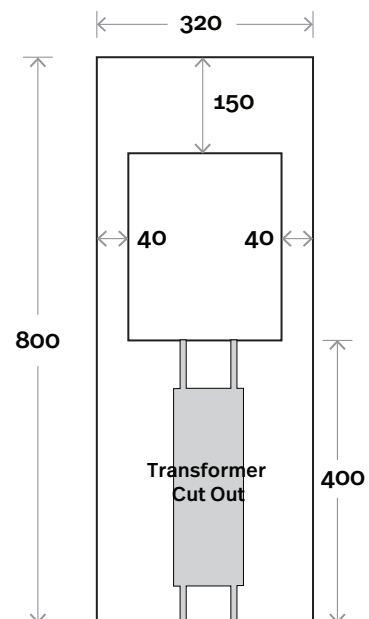

MARQUIS

Alta Mirror

Alta Mirror 400mm x 1200mm

Colours Available

No Tint
Bronze Tint
Grey Tint

Notes:

LED option available

Face

Protrusion

Wall mounting bracket

LED Wall mounting bracket

All measurements are in 'mm' and are approximate and to be used as a guide only. Installation preparations are not recommended without product onsite.