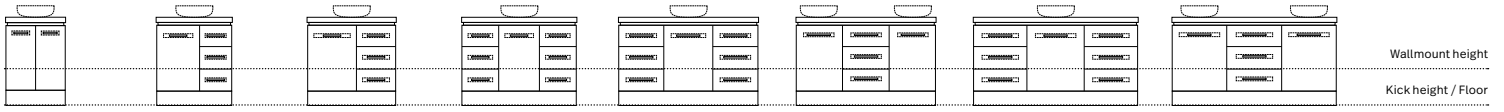

Customer name _____

PO# _____

Salesperson _____

Store _____

1 Configurations Standard features: soft close drawers

- Yarra 1**
600mm
centre bowl
- Yarra 2**
750mm
centre bowl
- Yarra 3**
900mm
centre bowl
- Yarra 4**
1200mm
centre bowl
- Yarra 5**
1500mm
centre bowl
- Yarra 6**
1500mm
double bowl
- Yarra 7**
1800mm
centre bowl
- Yarra 8**
1800mm
double bowl

- Yarra 9**
600mm
centre bowl
- Yarra 10**
750mm
centre bowl
- Yarra 11**
900mm
centre bowl
- Yarra 12**
1200mm
centre bowl
- Yarra 13**
1500mm
centre bowl
- Yarra 14**
1500mm
double bowl
- Yarra 15**
1800mm
centre bowl
- Yarra 16**
1800mm
double bowl