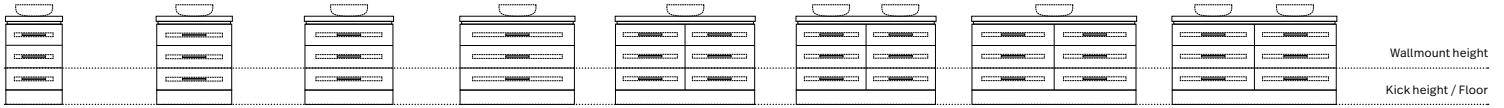

Customer name _____

PO# _____

Salesperson _____

Store _____

1 Configurations Standard features: soft close drawers

- Yarra 1**
600mm
centre bowl
- Yarra 2**
750mm
centre bowl
- Yarra 3**
900mm
centre bowl
- Yarra 4**
1200mm
centre bowl
- Yarra 5**
1500mm
centre bowl
- Yarra 6**
1500mm
double bowl
- Yarra 7**
1800mm
centre bowl
- Yarra 8**
1800mm
double bowl

- Yarra 9**
600mm
centre bowl
- Yarra 10**
750mm
centre bowl
- Yarra 11**
900mm
centre bowl
- Yarra 12**
1200mm
centre bowl
- Yarra 13**
1500mm
centre bowl
- Yarra 14**
1500mm
double bowl
- Yarra 15**
1800mm
centre bowl
- Yarra 16**
1800mm
double bowl