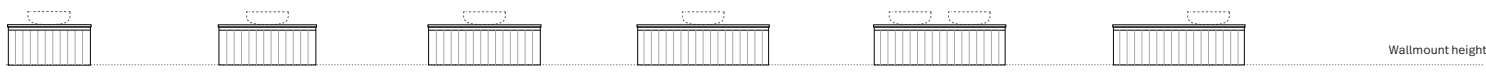

## 1 CONFIGURATIONS Standard features: soft close drawers

- Valencia 1 600mm centre basin
- Valencia 2 750mm centre basin
- Valencia 3 900mm centre basin
- Valencia 4 1200mm centre basin
- Valencia 5 1200mm double basin
- Valencia 6 1200mm off centre basin