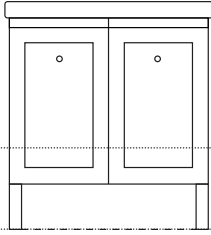

Wallmount height

Kick/leg height

Habitat Compact 1
430mm
Cadiz top

Habitat Compact 2
750mm
Cadiz Maxi top

2 BASE OPTIONS

- Wallmount** |
 Kick |
 Legs (surcharge applies) |
 Pillar |
 Black Matte |
 White Matte |
 Brushed Aluminium
 Square |
 Black Matte |
 White Matte |
 Aluminium