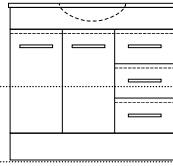

Clare Compact 3
900mm
centre bowl

Wallmount height

Kick/leg height

Clare 2 & 3: Right hand drawer Left hand drawer

2 Base options

Wallmount | **Kick** | **Legs** (surcharge applies)

Pillar

Black Matte