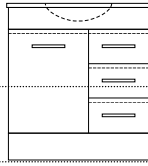

Clare Compact

Customer name _____

PO# _____

Salesperson _____

Store _____

1 Configurations Standard features: soft close drawers

Clare Compact 1
600mm
centre bowl

Clare Compact 2
750mm
centre bowl

Clare Compact 3
900mm
centre bowl

Wallmount height

Kick/leg height

Clare 2 & 3: Right hand drawer Left hand drawer

2 Base options

Wallmount | **Kick** | **Legs** (surcharge applies)

Pillar

Black Matte