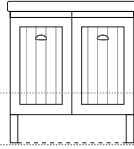

Sizes

Wallmount height

Kick height

Sorrento Compact 1

W-430mm
D-330mm
H (Kick)-840mm
H (W'mount)-510mm

Sorrento Compact 2

W-750mm
D-330mm
H (Kick)-840mm
H (W'mount)-510mm

Sorrento Compact Code list

(office use)

		Moulded Top	Optional Extras		
		Cadiz Ceramic Top	Legs Square (surcharge)	Legs Pillar (surcharge)	Dulux all colour (surcharge)
Sorrento Compact 1 430mm	Wallmount 1 door	166939	-	-	137340
	Kick 1 door	166937	069655	069656	
Sorrento Compact 2 750mm	Wallmount 2 door	166942	-	-	137341
	Kick 2 door	166941	069655	069656