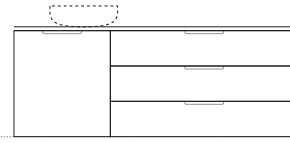

CABINET FINISH

- White gloss or matte
- Tranquil Retreat Matte
- Duragrain
- Your choice of colour in Dulux 2 pack polyurethane paint (surcharge applies)

OPTIONS AVAILABLE

- Wallmount only
- available in left hand or right hand drawer sides
- Your choice of handle (for the full range visit marquis.com.au/handles-legs)

CONFIGURATIONS

Depth: 480mm | Wallmount height: 550mm

Wallmount height
Floor height

Shortland 1
Length-900mm

Shortland 2
Length-1050mm

Shortland 3
Length-1200mm

Shortland 4
Length-1500mm

PRICE LIST