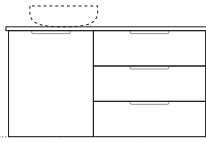

CONFIGURATIONS

Depth: 480mm | Wallmount height: 550mm

Wallmount height
Floor height

Shortland 1
Length-900mm

Shortland 2
Length-1050mm

Shortland 3
Length-1200mm

Shortland 4
Length-1500mm

PRICE LIST