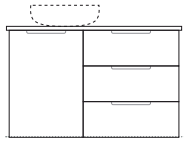

CONFIGURATIONS

Depth: 480mm | Wallmount height: 550mm

Wallmount height
Floor height

Shortland 1
Length-900mm

Shortland 2
Length-1050mm

Shortland 3
Length-1200mm

Shortland 4
Length-1500mm

PRICE LIST