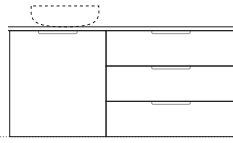

CABINET FINISH

- White gloss or matte
- Tranquil Retreat Matte
- Duragrain
- Your choice of colour in Dulux 2 pack polyurethane paint (surcharge applies)

OPTIONS AVAILABLE

- Wallmount only
- available in left hand or right hand drawer sides
- Your choice of handle (for the full range visit marquis.com.au/handles-legs)

CONFIGURATIONS

Depth: 480mm | Wallmount height: 550mm

Wallmount height
Floor height

Shortland 1
Length-900mm

Shortland 2
Length-1050mm

Shortland 3
Length-1200mm

Shortland 4
Length-1500mm

PRICE LIST