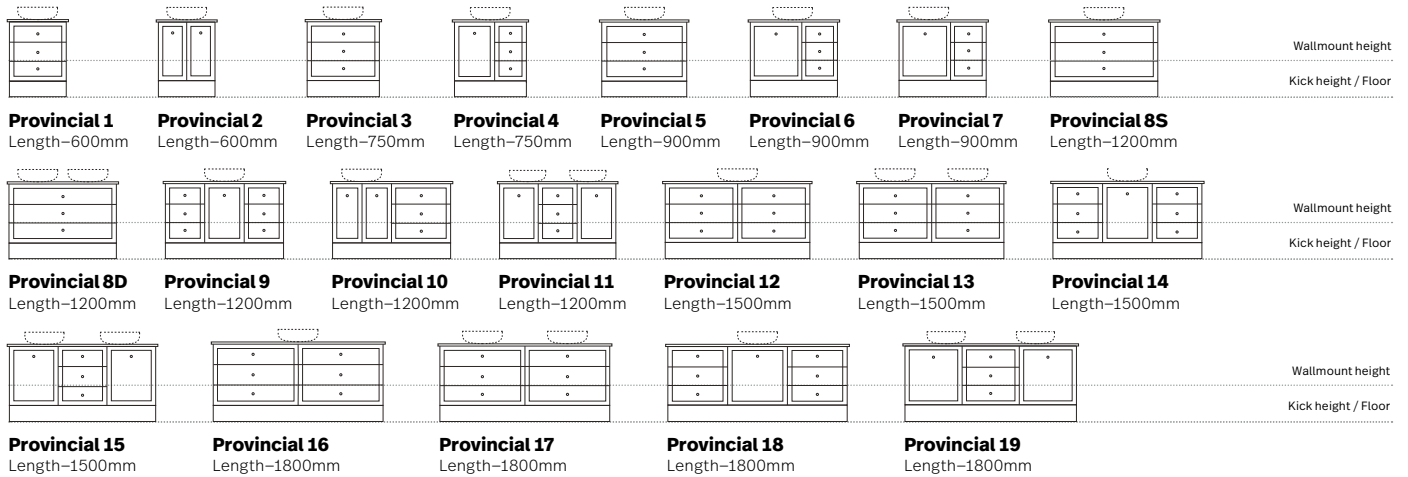

OPTIONS AVAILABLE

- Wallmount or kick
- Legs (surcharge applies)
- Your choice of handle. (See marquis.com.au/handles-legs for our full range of handles)

CONFIGURATIONS

Depth: 480mm | Wallmount height: 510mm | Kick height: 840mm