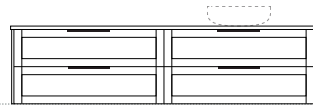

Boston Oak
woodmatt finish

Configurations

Depth: 460mm | Height: 510mm

Wallmount height

Floor

Pier 1
Length-600mm

Pier 2
Length-750mm

Pier 3
Length-900mm

Pier 4
Length-1200mm

Pier 5
Length-1200mm

Pier 6
Length-1200mm

Wallmount height

Floor

Pier 7
Length-1500mm

Pier 8
Length-1500mm

Pier 9
Length-1800mm