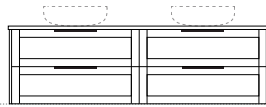

Boston Oak
woodmatt finish

Configurations

Depth: 460mm | Height: 510mm

Wallmount height

Floor

Pier 1
Length-600mm

Pier 2
Length-750mm

Pier 3
Length-900mm

Pier 4
Length-1200mm

Pier 5
Length-1200mm

Pier 6
Length-1200mm

Wallmount height

Floor

Pier 7
Length-1500mm

Pier 8
Length-1500mm

Pier 9
Length-1800mm