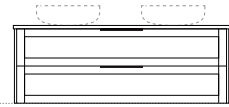

Boston Oak
woodmatt finish

Configurations

Depth: 460mm | Height: 510mm

Wallmount height

Floor

Pier 1
Length-600mm

Pier 2
Length-750mm

Pier 3
Length-900mm