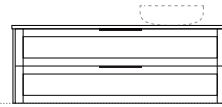

Boston Oak
woodmatt finish

Configurations

Depth: 460mm | Height: 510mm

Wallmount height

Floor

Pier 1
Length-600mm

Pier 2
Length-750mm

Pier 3
Length-900mm