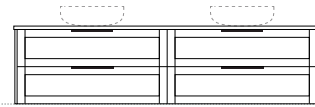

Boston Oak
woodmatt finish

Configurations

Depth: 460mm | Height: 510mm

Wallmount height

Floor

Pier 1
Length-600mm

Pier 2
Length-750mm

Pier 3
Length-900mm

Pier 4
Length-1200mm

Pier 5
Length-1200mm

Pier 6
Length-1200mm

Wallmount height

Floor

Pier 7
Length-1500mm

Pier 8
Length-1500mm

Pier 9
Length-1800mm