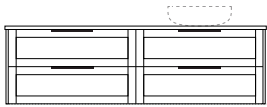

Boston Oak
woodmatt finish

Configurations

Depth: 460mm | Height: 510mm

Wallmount height

Floor

Pier 1
Length-600mm

Pier 2
Length-750mm

Pier 3
Length-900mm

Pier 4
Length-1200mm

Pier 5
Length-1200mm

Pier 6
Length-1200mm

Wallmount height

Floor

Pier 7
Length-1500mm

Pier 8
Length-1500mm

Pier 9
Length-1800mm