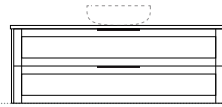

Boston Oak
woodmatt finish

Configurations

Depth: 460mm | Height: 510mm

Wallmount height

Floor

Pier 1
Length-600mm

Pier 2
Length-750mm

Pier 3
Length-900mm