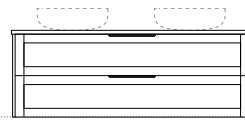

Configurations

Depth: 460mm | Height: 510mm

Pier 1
Length-600mm

Pier 2
Length-750mm

Pier 3
Length-900mm

Wallmount height
Floor

Pier 4
Length-1200mm

Pier 5
Length-1200mm

Pier 6
Length-1200mm

Wallmount height
Floor

Pier 7
Length-1500mm

Pier 8
Length-1500mm

Wallmount height
Floor Floor

Pier 9
Length-1800mm

Pier 10
Length-1800mm

Wallmount height
Floor