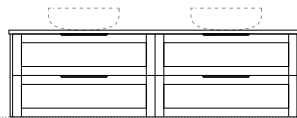

Configurations

Depth: 460mm | Height: 510mm

Pier 1
Length-600mm

Pier 2
Length-750mm

Pier 3
Length-900mm

Wallmount height
Floor

Pier 4
Length-1200mm

Pier 5
Length-1200mm

Pier 6
Length-1200mm

Wallmount height
Floor

Pier 7
Length-1500mm

Pier 8
Length-1500mm

Wallmount height
Floor Floor

Pier 9
Length-1800mm

Pier 10
Length-1800mm

Wallmount height
Floor