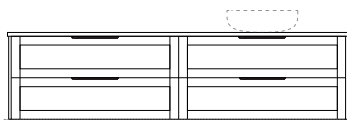

Configurations

Depth: 460mm | Height: 510mm

Pier 1
Length-600mm

Pier 2
Length-750mm

Pier 3
Length-900mm

Wallmount height
Floor

Pier 4
Length-1200mm

Pier 5
Length-1200mm

Pier 6
Length-1200mm

Wallmount height
Floor

Pier 7
Length-1500mm

Pier 8
Length-1500mm

Wallmount height
Floor Floor

Pier 9
Length-1800mm

Pier 10
Length-1800mm

Wallmount height
Floor

Code list

(office use)

Above Counter

Basins included

		Above Counter	
		Symphony	Caesarstone Dekton
Pier 1 600mm centre bowl	Wallmount 2 drawer	250563	250580
Pier 2 750mm centre bowl	Wallmount 2 drawer	250565	250564
Pier 3 900mm centre bowl	Wallmount 2 drawer	250567	250566
Pier 4 1200mm centre bowl	Wallmount 2 drawer	250569	250568
Pier 5 1200mm off centre bowl	Wallmount 2 drawer	250571	250570
Pier 6 1200mm double bowl	Wallmount 2 drawer	250573	250572
Pier 7 1500mm off centre bowl	Wallmount 4 drawer	250575	250574
Pier 8 1500mm double bowl	Wallmount 4 drawer	250577	250576
Pier 9 1800mm off centre bowl	Wallmount 4 drawer	250579	250578
Pier 10 1800mm double bowl	Wallmount 4 drawer	250562	250561