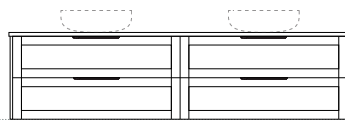

Configurations

Depth: 460mm | Height: 510mm

Pier 1
Length-600mm

Pier 2
Length-750mm

Pier 3
Length-900mm

Wallmount height
Floor

Pier 4
Length-1200mm

Pier 5
Length-1200mm

Pier 6
Length-1200mm

Wallmount height
Floor

Pier 7
Length-1500mm

Pier 8
Length-1500mm

Wallmount height
Floor Floor

Pier 9
Length-1800mm

Pier 10
Length-1800mm

Wallmount height
Floor

Code list

(office use)

Above Counter

Basins included

		Above Counter	
		Symphony	Caesarstone Dekton
Pier 1 600mm centre bowl	Wallmount 2 drawer	250563	250580
Pier 2 750mm centre bowl	Wallmount 2 drawer	250565	250564
Pier 3 900mm centre bowl	Wallmount 2 drawer	250567	250566
Pier 4 1200mm centre bowl	Wallmount 2 drawer	250569	250568
Pier 5 1200mm off centre bowl	Wallmount 2 drawer	250571	250570
Pier 6 1200mm double bowl	Wallmount 2 drawer	250573	250572
Pier 7 1500mm off centre bowl	Wallmount 4 drawer	250575	250574
Pier 8 1500mm double bowl	Wallmount 4 drawer	250577	250576
Pier 9 1800mm off centre bowl	Wallmount 4 drawer	250579	250578
Pier 10 1800mm double bowl	Wallmount 4 drawer	250562	250561