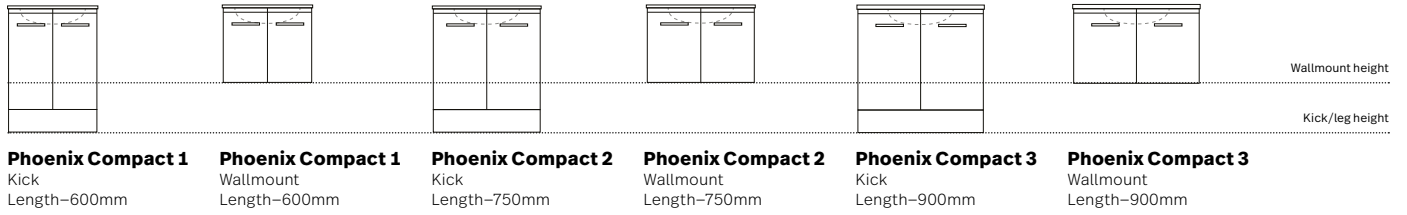

OPTIONS AVAILABLE

- Wallmount or kick
- Legs (surcharge applies)
- Reverse fingerpulls or your choice of handle. (See marquis.com.au/handles-legs for our full range of handles)

CONFIGURATIONS

Depth: 340mm | Wallmount height: 600mm | Kick/leg height: 840mm