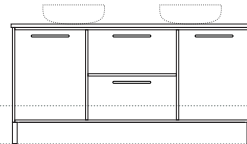

Configurations

Depth: 480mm | Wallmount height: 600mm | Kick height: 840mm

Palm 1
Length-600mm

Palm 2
Length-750mm

Palm 3
Length-900mm

Wallmount height

Floor

Palm 4
Length-1200mm

Palm 5
Length-1200mm

Palm 6
Length-1200mm

Wallmount height

Floor

Palm 7
Length-1500mm

Palm 8
Length-1500mm

Palm 9
Length-1500mm

Wallmount height

Floor

Palm 10
Length-1800mm

Palm 11
Length-1800mm

Palm 12
Length-1800mm

Wallmount height

Floor

Price list

Above Counter Basins included