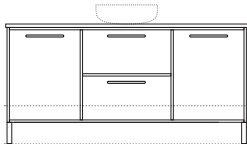

Configurations

Depth: 480mm | Wallmount height: 600mm | Kick height: 840mm

Palm 1
Length-600mm

Palm 2
Length-750mm

Palm 3
Length-900mm

Wallmount height

Floor

Palm 4
Length-1200mm

Palm 5
Length-1200mm

Palm 6
Length-1200mm

Wallmount height

Floor

Palm 7
Length-1500mm

Palm 8
Length-1500mm

Palm 9
Length-1500mm

Wallmount height

Floor

Palm 10
Length-1800mm

Palm 11
Length-1800mm

Palm 12
Length-1800mm

Wallmount height

Floor

Price list

Above Counter Basins included