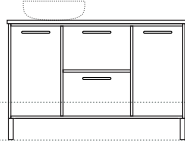

Configurations

Depth: 480mm | Wallmount height: 600mm | Kick height: 840mm

Palm 1
Length-600mm

Palm 2
Length-750mm

Palm 3
Length-900mm

Wallmount height

Floor

Palm 4
Length-1200mm