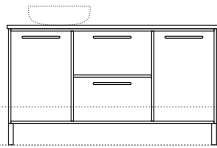

Configurations

Depth: 480mm | Wallmount height: 600mm | Kick height: 840mm

Palm 1
Length-600mm

Palm 2
Length-750mm

Palm 3
Length-900mm

Wallmount height

Floor

Palm 4
Length-1200mm

Palm 5
Length-1200mm

Palm 6
Length-1200mm

Wallmount height

Floor

Palm 7
Length-1500mm

Palm 8
Length-1500mm

Palm 9
Length-1500mm

Wallmount height

Floor

Palm 10
Length-1800mm

Palm 11
Length-1800mm

Palm 12
Length-1800mm

Wallmount height

Floor

Price list

Above Counter Basins included