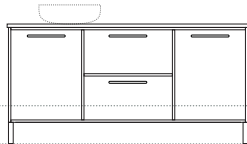

Configurations

Depth: 480mm | Wallmount height: 600mm | Kick height: 840mm

Palm 1
Length-600mm

Palm 2
Length-750mm

Palm 3
Length-900mm

Wallmount height

Floor

Palm 4
Length-1200mm

Palm 5
Length-1200mm

Palm 6
Length-1200mm

Wallmount height

Floor

Palm 7
Length-1500mm

Palm 8
Length-1500mm

Palm 9
Length-1500mm

Wallmount height

Floor

Palm 10
Length-1800mm

Palm 11
Length-1800mm

Palm 12
Length-1800mm

Wallmount height

Floor

Price list

Above Counter Basins included