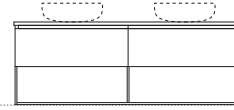

# CONFIGURATIONS

Depth: 460mm | Wallmount height: 510mm

Wallmount height

Kick height / Floor

**Oxford 1**  
Length-600mm

**Oxford 2**  
Length-750mm

**Oxford 3**  
Length-900mm

**Oxford 4**  
Length-1200mm

Wallmount height

Kick height / Floor

**Oxford 5**  
Length-1200mm

**Oxford 6**  
Length-1200mm

**Oxford 7**  
Length-1500mm

**Oxford 8**  
Length-1500mm

Wallmount height

Kick height / Floor

**Oxford 9**  
Length-1500mm

**Oxford 10**  
Length-1800mm

**Oxford 11**  
Length-1800mm

**Oxford 12**  
Length-1800mm

PRICE LIST		Above counter Marquis above counter basins			Optional Extras
		Symphony	Dekton / Vasari/ Caesarstone / Stone Ambassador	Timber	
<b>Oxford 1</b> 600mm centre basin	Wallmount 1 drawer	\$1,726	\$2,243	\$2,589	\$440
<b>Oxford 2</b> 750mm centre basin	Wallmount 1 drawer	\$1,849	\$2,404	\$2,774	\$440
<b>Oxford 3</b> 900mm centre basin	Wallmount 1 drawer	\$1,952	\$2,538	\$2,928	\$440
<b>Oxford 4</b> 1200mm centre basin	Wallmount 1 drawer	\$2,424	\$3,152	\$3,637	\$440
<b>Oxford 5</b> 1200mm double basin	Wallmount 1 drawer	\$2,674	\$3,477	\$4,012	\$440
<b>Oxford 6</b> 1200mm off centre basin	Wallmount 1 drawer	\$2,424	\$3,152	\$3,637	\$440
<b>Oxford 7</b> 1500mm centre basin	Wallmount 2 drawer	\$3,201	\$4,162	\$4,802	\$490
<b>Oxford 8</b> 1500mm double basin	Wallmount 2 drawer	\$3,451	\$4,487	\$5,177	\$490
<b>Oxford 9</b> 1500mm off centre basin	Wallmount 2 drawer	\$3,201	\$4,162	\$4,802	\$490
<b>Oxford 10</b> 1800mm centre basin	Wallmount 2 drawer	\$3,619	\$4,704	\$5,428	\$490
<b>Oxford 11</b> 1800mm double basin	Wallmount 2 drawer	\$3,869	\$5,029	\$5,803	\$490
<b>Oxford 12</b> 1800mm off centre basin	Wallmount 2 drawer	\$3,619	\$4,704	\$5,428	\$490