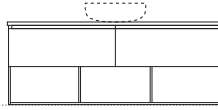

# CONFIGURATIONS

Depth: 460mm | Wallmount height: 510mm

Wallmount height

Kick height / Floor

**Oxford 1**  
Length-600mm

**Oxford 2**  
Length-750mm

**Oxford 3**  
Length-900mm

**Oxford 4**  
Length-1200mm

Wallmount height

Kick height / Floor

**Oxford 5**  
Length-1200mm

**Oxford 6**  
Length-1200mm

**Oxford 7**  
Length-1500mm

**Oxford 8**  
Length-1500mm

Wallmount height

Kick height / Floor