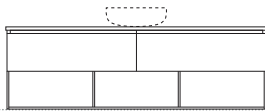

# CONFIGURATIONS

Depth: 460mm | Wallmount height: 510mm

Wallmount height

Kick height / Floor

**Oxford 1**  
Length-600mm

**Oxford 2**  
Length-750mm

**Oxford 3**  
Length-900mm

**Oxford 4**  
Length-1200mm

Wallmount height

Kick height / Floor

**Oxford 5**  
Length-1200mm

**Oxford 6**  
Length-1200mm

**Oxford 7**  
Length-1500mm

**Oxford 8**  
Length-1500mm

Wallmount height

Kick height / Floor

**Oxford 9**  
Length-1500mm

**Oxford 10**  
Length-1800mm

**Oxford 11**  
Length-1800mm

**Oxford 12**  
Length-1800mm

PRICE LIST		Above counter Marquis above counter basins			Optional Extras
		Symphony	Dekton / Vasari/ Caesarstone / Stone Ambassador	Timber	
<b>Oxford 1</b> 600mm centre basin	Wallmount 1 drawer	\$1,726	\$2,243	\$2,589	\$440
<b>Oxford 2</b> 750mm centre basin	Wallmount 1 drawer	\$1,849	\$2,404	\$2,774	\$440
<b>Oxford 3</b> 900mm centre basin	Wallmount 1 drawer	\$1,952	\$2,538	\$2,928	\$440
<b>Oxford 4</b> 1200mm centre basin	Wallmount 1 drawer	\$2,424	\$3,152	\$3,637	\$440
<b>Oxford 5</b> 1200mm double basin	Wallmount 1 drawer	\$2,674	\$3,477	\$4,012	\$440
<b>Oxford 6</b> 1200mm off centre basin	Wallmount 1 drawer	\$2,424	\$3,152	\$3,637	\$440
<b>Oxford 7</b> 1500mm centre basin	Wallmount 2 drawer	\$3,201	\$4,162	\$4,802	\$490
<b>Oxford 8</b> 1500mm double basin	Wallmount 2 drawer	\$3,451	\$4,487	\$5,177	\$490
<b>Oxford 9</b> 1500mm off centre basin	Wallmount 2 drawer	\$3,201	\$4,162	\$4,802	\$490
<b>Oxford 10</b> 1800mm centre basin	Wallmount 2 drawer	\$3,619	\$4,704	\$5,428	\$490
<b>Oxford 11</b> 1800mm double basin	Wallmount 2 drawer	\$3,869	\$5,029	\$5,803	\$490
<b>Oxford 12</b> 1800mm off centre basin	Wallmount 2 drawer	\$3,619	\$4,704	\$5,428	\$490