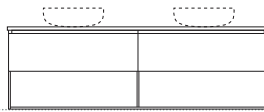

# CONFIGURATIONS

Depth: 460mm | Wallmount height: 510mm

Wallmount height

Kick height / Floor

**Oxford 1**  
Length-600mm

**Oxford 2**  
Length-750mm

**Oxford 3**  
Length-900mm

**Oxford 4**  
Length-1200mm

Wallmount height

Kick height / Floor

**Oxford 5**  
Length-1200mm

**Oxford 6**  
Length-1200mm

**Oxford 7**  
Length-1500mm

**Oxford 8**  
Length-1500mm

Wallmount height

Kick height / Floor

**Oxford 9**  
Length-1500mm

**Oxford 10**  
Length-1800mm

**Oxford 11**  
Length-1800mm

**Oxford 12**  
Length-1800mm

PRICE LIST		Above counter Marquis above counter basins			Optional Extras
		Symphony	Dekton / Vasari/ Caesarstone / Stone Ambassador	Timber	
<b>Oxford 1</b> 600mm centre basin	Wallmount 1 drawer	\$1,726	\$2,243	\$2,589	\$440
<b>Oxford 2</b> 750mm centre basin	Wallmount 1 drawer	\$1,849	\$2,404	\$2,774	\$440
<b>Oxford 3</b> 900mm centre basin	Wallmount 1 drawer	\$1,952	\$2,538	\$2,928	\$440
<b>Oxford 4</b> 1200mm centre basin	Wallmount 1 drawer	\$2,424	\$3,152	\$3,637	\$440
<b>Oxford 5</b> 1200mm double basin	Wallmount 1 drawer	\$2,674	\$3,477	\$4,012	\$440
<b>Oxford 6</b> 1200mm off centre basin	Wallmount 1 drawer	\$2,424	\$3,152	\$3,637	\$440
<b>Oxford 7</b> 1500mm centre basin	Wallmount 2 drawer	\$3,201	\$4,162	\$4,802	\$490
<b>Oxford 8</b> 1500mm double basin	Wallmount 2 drawer	\$3,451	\$4,487	\$5,177	\$490
<b>Oxford 9</b> 1500mm off centre basin	Wallmount 2 drawer	\$3,201	\$4,162	\$4,802	\$490
<b>Oxford 10</b> 1800mm centre basin	Wallmount 2 drawer	\$3,619	\$4,704	\$5,428	\$490
<b>Oxford 11</b> 1800mm double basin	Wallmount 2 drawer	\$3,869	\$5,029	\$5,803	\$490
<b>Oxford 12</b> 1800mm off centre basin	Wallmount 2 drawer	\$3,619	\$4,704	\$5,428	\$490