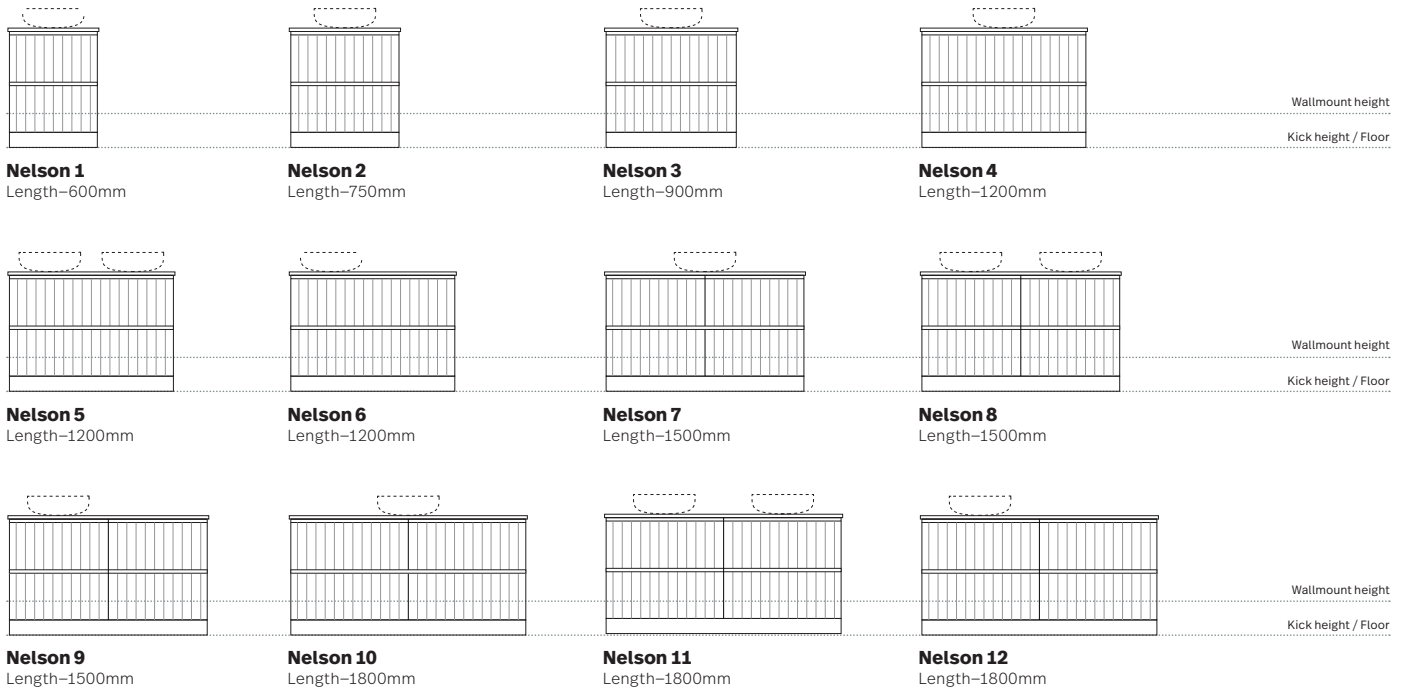

CONFIGURATIONS

Depth: 460mm | Wallmount height: 600mm | Kick height: 840mm

PRICE LIST

		Above counter Marquis above counter basins			Under counter Quadra under counter basin		Optional Extras	
		Symphony	Dekton / Vasari / Caesarstone / Stone Ambassador	Timber	Symphony	Dekton / Vasari / Caesarstone / Stone Ambassador	Legs (surcharge)	Dulux all colour (surcharge)
Nelson 1 600mm centre basin	Wallmount - 2 drawer	$1,879	$2,442	$2,818	$2,179	$2,942	N/A	$300
	Kick - 2 drawer	$2,029	$2,637	$3,043	$2,329	$3,137	$150	
Nelson 2 750mm centre basin	Wallmount - 2 drawer	$2,014	$2,618	$3,021	$2,314	$3,118	N/A	$300
	Kick - 2 drawer	$2,164	$2,813	$3,246	$2,464	$3,313	$150	
Nelson 3 900mm centre basin	Wallmount - 2 drawer	$2,126	$2,763	$3,188	$2,426	$3,263	N/A	$300
	Kick - 2 drawer	$2,276	$2,958	$3,413	$2,576	$3,458	$150	
Nelson 4 1200mm centre basin	Wallmount - 2 drawer	$2,640	$3,432	$3,960	$2,940	$3,932	N/A	$300
	Kick - 2 drawer	$2,790	$3,627	$4,185	$3,090	$4,127	$150	
Nelson 5 1200mm double basin	Wallmount - 2 drawer	$2,890	$3,757	$4,335	$3,490	$4,757	N/A	$300
	Kick - 2 drawer	$3,040	$3,952	$4,560	$3,640	$4,952	$150	
Nelson 6 1200mm off centre basin	Wallmount - 2 drawer	$2,640	$3,432	$3,960	$2,940	$3,932	N/A	$300
	Kick - 2 drawer	$2,790	$3,627	$4,185	$3,090	$4,127	$150	
Nelson 7 1500mm centre basin	Wallmount - 4 drawer	$3,507	$4,560	$5,261	$3,807	$5,060	N/A	$400
	Kick - 4 drawer	$3,657	$4,755	$5,486	$3,957	$5,255	$225	
Nelson 8 1500mm double basin	Wallmount - 4 drawer	$3,757	$4,885	$5,636	$4,357	$5,885	N/A	$400
	Kick - 4 drawer	$3,907	$5,080	$5,861	$4,507	$6,080	$225	
Nelson 9 1500mm off centre basin	Wallmount - 4 drawer	$3,507	$4,560	$5,261	$3,807	$5,060	N/A	$400
	Kick - 4 drawer	$3,657	$4,755	$5,486	$3,957	$5,255	$225	
Nelson 10 1800mm centre basin	Wallmount - 4 drawer	$3,962	$5,151	$5,943	$4,262	$5,651	N/A	$400
	Kick - 4 drawer	$4,112	$5,346	$6,168	$4,412	$5,846	$225	
Nelson 11 1800mm double basin	Wallmount - 4 drawer	$4,212	$5,476	$6,318	$4,812	$6,476	N/A	$400
	Kick - 4 drawer	$4,362	$5,671	$6,543	$4,962	$6,671	$225	
Nelson 12 1800mm off centre basin	Wallmount - 4 drawer	$3,962	$5,151	$5,943	$4,262	$5,651	N/A	$400
	Kick - 4 drawer	$4,112	$5,346	$6,168	$4,412	$5,846	$225	

Disclaimer: All Marquis cabinets are individually made to order. Production commences within 24 hours of order placement. Cancellations or changes to orders after 24 hours will incur charges. Product subject to cancellation and alteration fees, for more information ask your retail outlet.