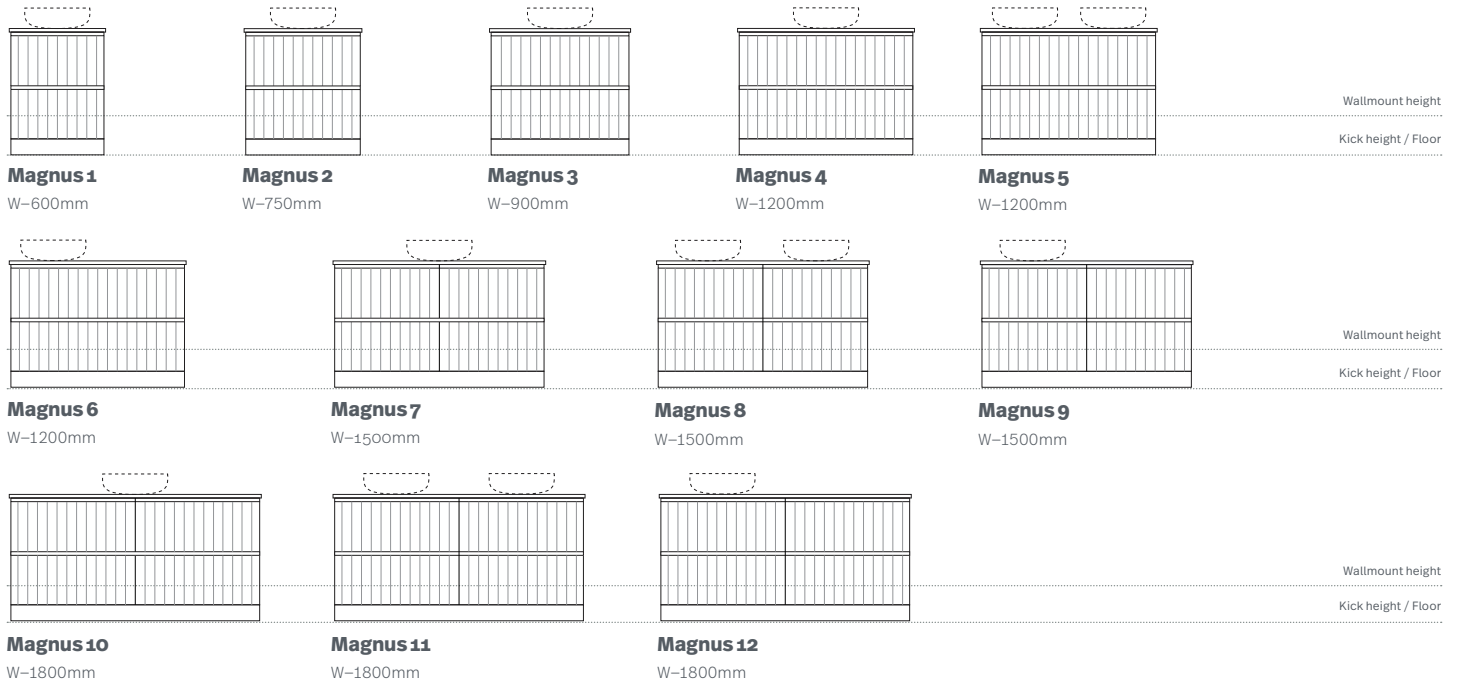

Configurations

Depth: 460mm | Wallmount height: 510 | Kick/leg height: 840mm

Code list (office use)

		Above Counter Basins included			Under Counter Quadra included		Optional Extras		
		Symphony	Caesarstone Silestone Dekton	Timber	Symphony	Caesarstone Silestone Dekton	Legs Square (surcharge)	Legs Pillar (surcharge)	Dulux all colour (surcharge)
Magnus 1 600mm centre bowl	Wallmount 2 drawer	167170	167169	167171	167173	167172	-	-	137340
	Kick 2 drawer	167165	167164	167166	167168	167167	069655	069656	
Magnus 2 750mm centre bowl	Wallmount 2 drawer	167180	167179	167181	167183	167182	-	-	137341
	Kick 2 drawer	167175	167174	167176	167178	167177	069655	069656	
Magnus 3 900mm centre bowl	Wallmount 2 drawer	167196	167195	167197	167199	167198	-	-	137342
	Kick 2 drawer	167191	167190	167192	167194	167193	069655	069656	
Magnus 4 1200mm centre bowl	Wallmount 2 drawer	167206	167205	167207	167209	167208	-	-	137343
	Kick 2 drawer	167201	167200	167202	167204	167203	069655	069656	
Magnus 5 1200mm double bowl	Wallmount 2 drawer	167216	167215	167217	167219	167218	-	-	137343
	Kick 2 drawer	167211	167210	167212	167214	167213	069655	069656	
Magnus 6 1200mm off centre bowl	Wallmount 2 drawer	167226	167225	167227	167229	167228	-	-	137343
	Kick 2 drawer	167221	167220	167222	167224	167223	069655	069656	
Magnus 7 1500mm centre bowl	Wallmount 4 drawer	167236	167235	167237	167239	167238	-	-	137344
	Kick 4 drawer	167231	167230	167232	167234	167233	117286	117287	
Magnus 8 1500mm double bowl	Wallmount 4 drawer	167246	167245	167247	167249	167248	-	-	137344
	Kick 4 drawer	167241	167240	167242	167244	167243	117286	117287	
Magnus 9 1500mm off centre bowl	Wallmount 4 drawer	167256	167255	167257	167259	167258	-	-	137344
	Kick 4 drawer	167251	167250	167252	167254	167253	117286	117287	
Magnus 10 1800mm centre bowl	Wallmount 4 drawer	167266	167265	167267	167269	167268	-	-	137345
	Kick 4 drawer	167261	167260	167262	167264	167263	117286	117287	
Magnus 11 1800mm double bowl	Wallmount 4 drawer	167276	167275	167277	167279	167278	-	-	137345
	Kick 4 drawer	167271	167270	167272	167274	167273	117286	117287	
Magnus 12 1800mm off centre bowl	Wallmount 4 drawer	167286	167285	167287	167289	167288	-	-	137345
	Kick 4 drawer	167281	167280	167282	167284	167283	117286	117287	

Disclaimer: All Marquis cabinets are individually made to order. Production commences within 24 hours of order placement. Cancellations or changes to orders after 24 hours will incur charges. Product subject to cancellation and alteration fees, for more information ask your retail outlet.