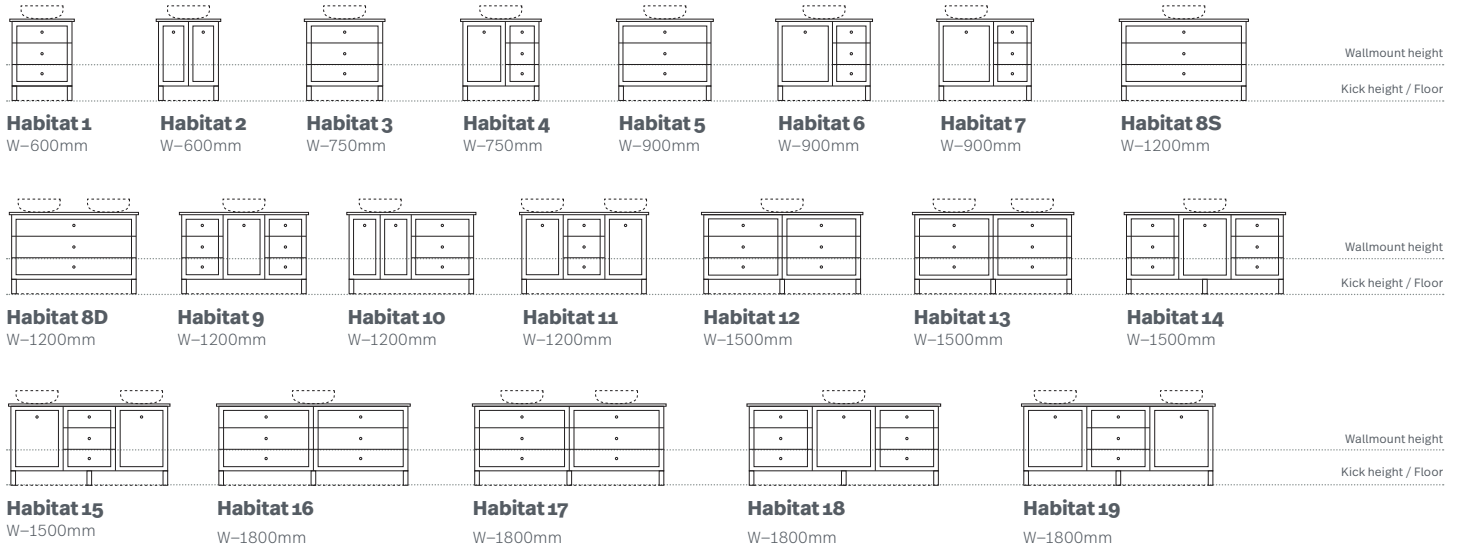

Configurations

Depth: 460mm | Wallmount height: 510 | Kick/leg height: 840mm

Code list (office use)