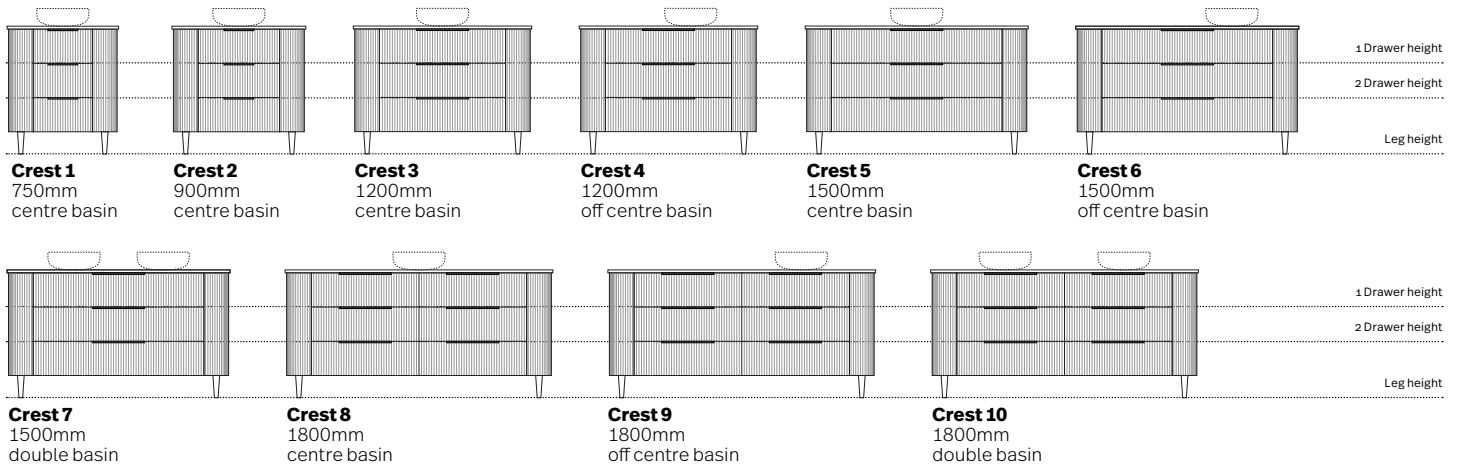

### BASIN OPTIONS

- Above counter only

### OPTIONS AVAILABLE

- 1 or 2 drawer Wallmount or 3 drawer leg (leg surcharge applies)
- Your choice of top pull handle (for the full range visit [marquis.com.au/handles-legs](https://marquis.com.au/handles-legs))

# CONFIGURATIONS

Depth: 460mm | 1 drawer wallmount height: 350mm | 2 drawer wallmount height: 510mm | Leg height: 840mm