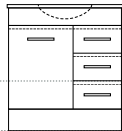

The Clare Compact allows for a practical use of any smaller space without compromising on style.

Bench top options

- Nova Compact top

Cabinet finish

- White gloss or matte
- Tranquil retreat matte
- Your choice of colour in Dulux 2 pack polyurethane paint. (surcharge applies)
- Duragrain

Options available

- Wallmount, leg or kick (leg surcharge applies)
- J fingerpull (painted cabinet only)
- Your choice of handle. (for the full range visit marquis.com.au/handles-legs)

Sizes

Wallmount height