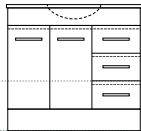

The Clare Compact allows for a practical use of any smaller space without compromising on style.

Bench top options

- Nova Compact top

Cabinet finish

- White gloss or matte
- Tranquil retreat matte
- Your choice of colour in Dulux 2 pack polyurethane paint. (surcharge applies)
- Duragrain

Options available

- Wallmount, leg or kick (leg surcharge applies)
- J fingerpull (painted cabinet only)
- Your choice of handle. (for the full range visit marquis.com.au/handles-legs)

Sizes

Wallmount height