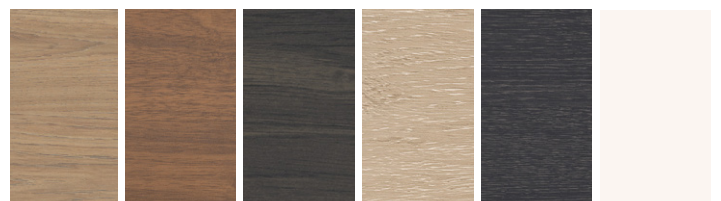

Bench top options

- Dekton
- Symphony
- Caesarstone

Basin options

- Above counter basin only

Options available

- Wallmount only
- Your choice of handle (for the full range visit marquis.com.au/handles-legs)

Cabinet finish

5 Duragrain Colours only

Prime Oak

Florentine Walnut

Bottega Oak

Coastal Oak

Estella Oak

Blossom Matte White