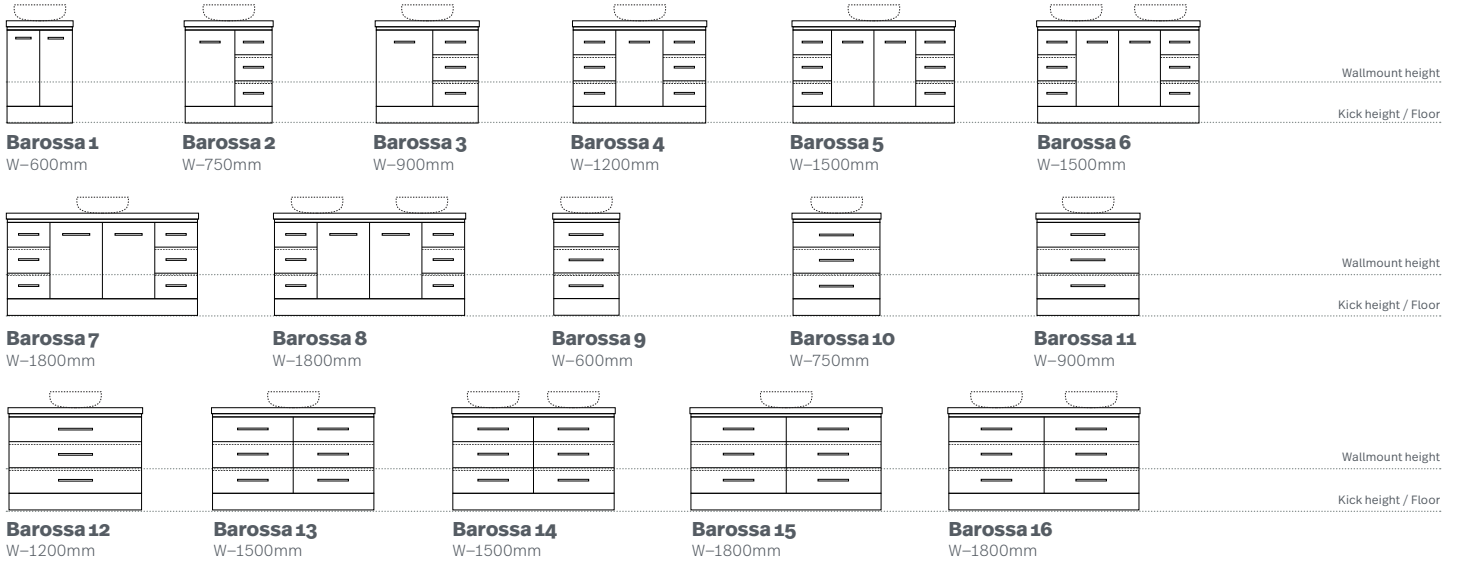

Configurations

Depth: 460mm | Kick height: 460mm | Wallmount height: 460mm

Code list (office use)