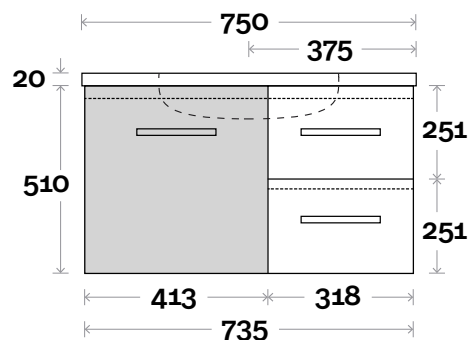

MARQUIS

Norman Compact

Norman Compact 1 750mm

Note
Casa Ceramic top Thickness: 20mm
Waste Centre: 375mm

Plumbing allowance

Profile

Configuration

Kick

Legs

Wallmount

All measurements are in 'mm' and are approximate and to be used as a guide only. Installation preparations are not recommended without product onsite.

MARQUIS

Norman Compact

Norman Compact 2 900mm

Note
Casa Ceramic top Thickness: 20mm
Waste Centre: 450mm

Plumbing allowance

Profile

Kick

Configuration

Legs

Wallmount