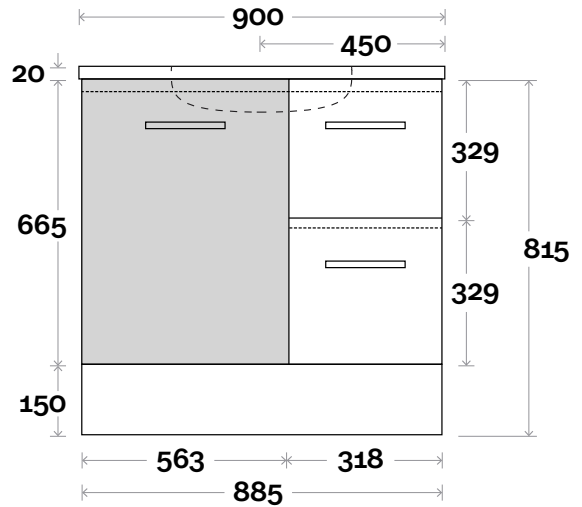

MARQUIS

Norman Compact

Norman Compact 1 750mm

Note
Casa Ceramic top Thickness: 20mm
Waste Centre: 375mm

Plumbing allowance

Profile

Configuration

Kick

Legs

Wallmount

All measurements are in 'mm' and are approximate and to be used as a guide only. Installation preparations are not recommended without product onsite.

MARQUIS

Norman Compact

Norman Compact 2 900mm

Note
Casa Ceramic top Thickness: 20mm
Waste Centre: 450mm

Plumbing allowance

Profile

Kick

Configuration

Legs

Wallmount