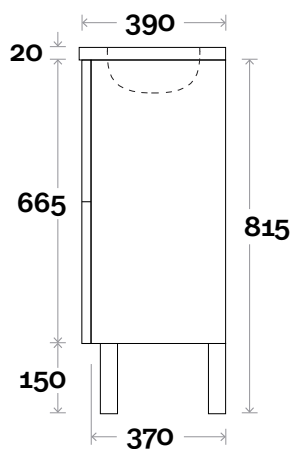

MARQUIS

Norman Compact

Norman Compact 1 750mm

Note
Casa Ceramic top Thickness: 20mm
Waste Centre: 375mm

Plumbing allowance

Profile

Configuration

Kick

Legs

Wallmount

All measurements are in 'mm' and are approximate and to be used as a guide only. Installation preparations are not recommended without product onsite.

MARQUIS

Norman Compact

Norman Compact 2 900mm

Note
Casa Ceramic top Thickness: 20mm
Waste Centre: 450mm

Plumbing allowance

Profile

Kick

Configuration

Legs

Wallmount