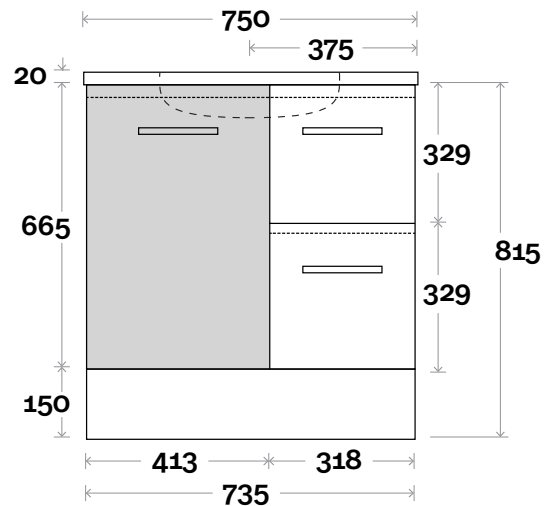

MARQUIS

Norman Compact

Norman Compact 1 750mm

Note
Casa Ceramic top Thickness: 20mm
Waste Centre: 375mm

Plumbing allowance

Profile

Configuration

Kick

Legs

Wallmount

All measurements are in 'mm' and are approximate and to be used as a guide only. Installation preparations are not recommended without product onsite.

MARQUIS

Norman Compact

Norman Compact 2 900mm

Note
Casa Ceramic top Thickness: 20mm
Waste Centre: 450mm

Plumbing allowance

Profile

Kick

Configuration

Legs

Wallmount