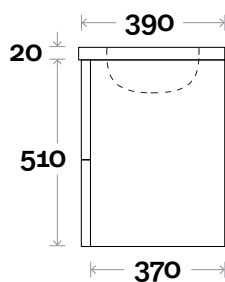

MARQUIS

Norman Compact

Norman Compact 1 750mm

Note
Casa Ceramic top Thickness: 20mm
Waste Centre: 375mm

Plumbing allowance

Profile

Configuration

Kick

Legs

Wallmount

All measurements are in 'mm' and are approximate and to be used as a guide only. Installation preparations are not recommended without product onsite.

MARQUIS

Norman Compact

Norman Compact 2 900mm

Note
Casa Ceramic top Thickness: 20mm
Waste Centre: 450mm

Plumbing allowance

Profile

Kick

Configuration

Legs

Wallmount