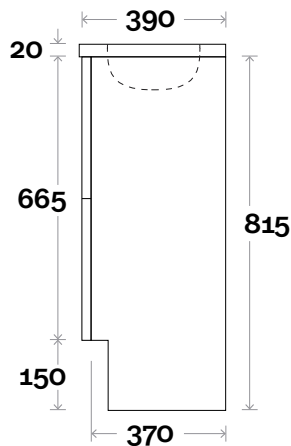

MARQUIS

Norman Compact

Norman Compact 1 750mm

Note
Casa Ceramic top Thickness: 20mm
Waste Centre: 375mm

Plumbing allowance

Profile

Configuration

Kick

Legs

Wallmount

All measurements are in 'mm' and are approximate and to be used as a guide only. Installation preparations are not recommended without product onsite.

MARQUIS

Norman Compact

Norman Compact 2 900mm

Note
Casa Ceramic top Thickness: 20mm
Waste Centre: 450mm

Plumbing allowance

Profile

Kick

Configuration

Legs

Wallmount