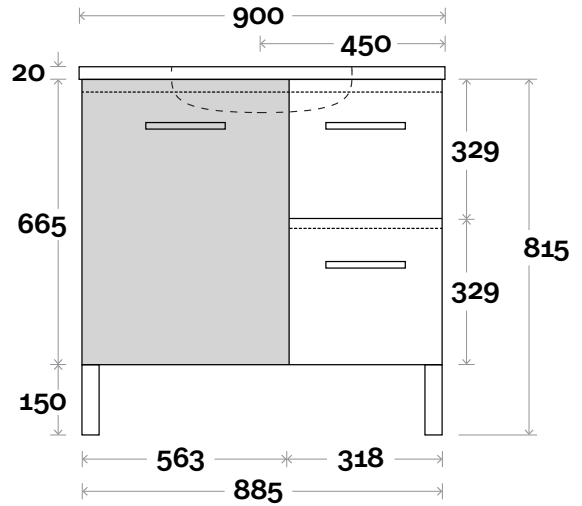

MARQUIS

Norman Compact

Norman Compact 1 750mm

Note
Casa Ceramic top Thickness: 20mm
Waste Centre: 375mm

Plumbing allowance

Profile

Configuration

Kick

Legs

Wallmount

All measurements are in 'mm' and are approximate and to be used as a guide only. Installation preparations are not recommended without product onsite.

MARQUIS

Norman Compact

Norman Compact 2 900mm

Note
Casa Ceramic top Thickness: 20mm
Waste Centre: 450mm

Plumbing allowance

Profile

Kick

Configuration

Legs

Wallmount