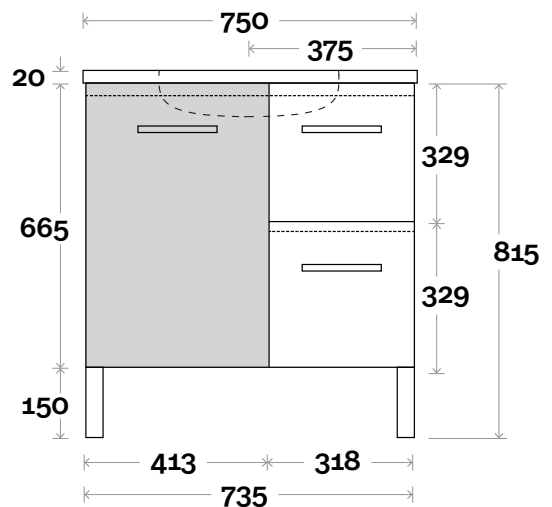

MARQUIS

Norman Compact

Norman Compact 1 750mm

Note
Casa Ceramic top Thickness: 20mm
Waste Centre: 375mm

Plumbing allowance

Profile

Configuration

Kick

Legs

Wallmount

All measurements are in 'mm' and are approximate and to be used as a guide only. Installation preparations are not recommended without product onsite.

MARQUIS

Norman Compact

Norman Compact 2 900mm

Note
Casa Ceramic top Thickness: 20mm
Waste Centre: 450mm

Plumbing allowance

Profile

Kick

Configuration

Legs

Wallmount