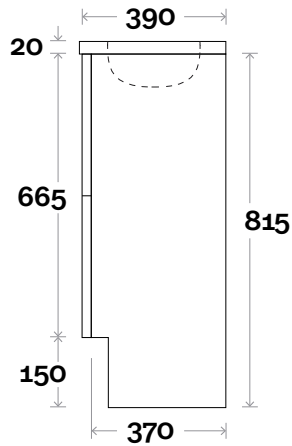

MARQUIS

Norman Compact

Norman Compact 1 750mm

Note
Casa Ceramic top Thickness: 20mm
Waste Centre: 375mm

Plumbing allowance

Profile

Configuration

Kick

Legs

Wallmount

All measurements are in 'mm' and are approximate and to be used as a guide only. Installation preparations are not recommended without product onsite.

MARQUIS

Norman Compact

Norman Compact 2 900mm

Note
Casa Ceramic top Thickness: 20mm
Waste Centre: 450mm

Plumbing allowance

Profile

Kick

Configuration

Legs

Wallmount