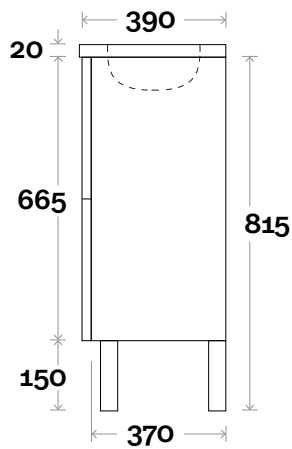

MARQUIS

Norman Compact

Norman Compact 1 750mm

Note
Casa Ceramic top Thickness: 20mm
Waste Centre: 375mm

Plumbing allowance

Profile

Configuration

Kick

Legs

Wallmount

All measurements are in 'mm' and are approximate and to be used as a guide only. Installation preparations are not recommended without product onsite.

MARQUIS

Norman Compact

Norman Compact 2 900mm

Note
Casa Ceramic top Thickness: 20mm
Waste Centre: 450mm

Plumbing allowance

Profile

Kick

Configuration

Legs

Wallmount