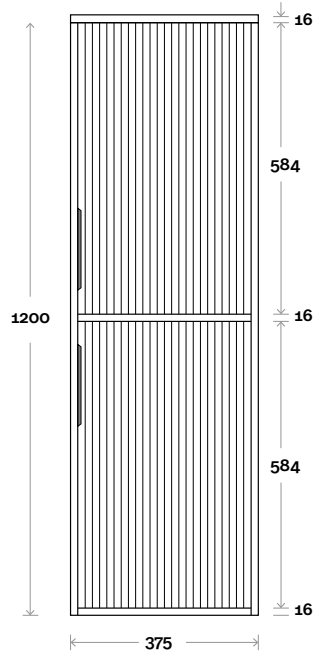

Wave Tallboy

Double door only

- Note:**
- Not all handles available on all cabinet finishes - check availability with your retailer
 - Available Left or Right hand hinge

Configuration

Side Profile