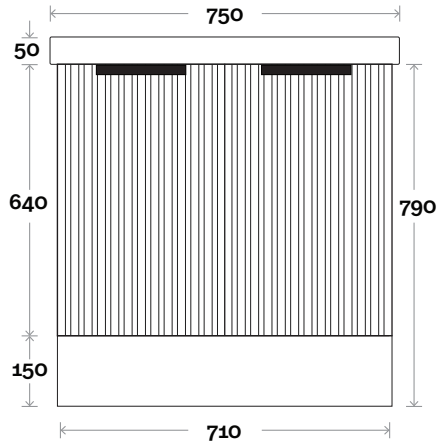

Wave Compact

Top Thickness
Cadiz ceramic top: 50mm

Note:
• One tap hole only at 12 O'clock

Wave Compact 1 430mm single door

Profile

Kick

Configuration

Legs

Wallmount

Wave Compact

Top Thickness
Cadiz Maxi ceramic top: 50mm

Note:
• One tap hole only at 12 O'clock

Wave Compact 2 750mm double door

Profile

Kick

Legs