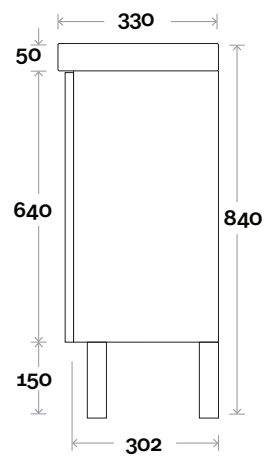

Wave Compact

Top Thickness
Cadiz ceramic top: 50mm

Note:
• One tap hole only at 12 O'clock

Wave Compact 1 430mm single door

Profile

Kick

Configuration

Legs

Wallmount

Wave Compact

Top Thickness
Cadiz Maxi ceramic top: 50mm

Note:
• One tap hole only at 12 O'clock

Wave Compact 2 750mm double door

Profile

Kick

Legs