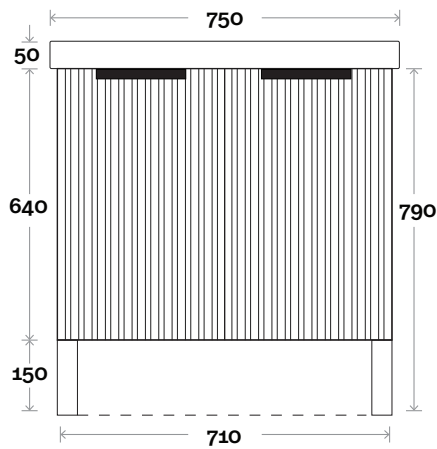

Wave Compact

Top Thickness
Cadiz ceramic top: 50mm

Note:
• One tap hole only at 12 O'clock

Wave Compact 1 430mm single door

Profile

Kick

Configuration

Legs

Wallmount

Wave Compact

Top Thickness
Cadiz Maxi ceramic top: 50mm

Note:
• One tap hole only at 12 O'clock

Wave Compact 2 750mm double door

Profile

Kick

Legs