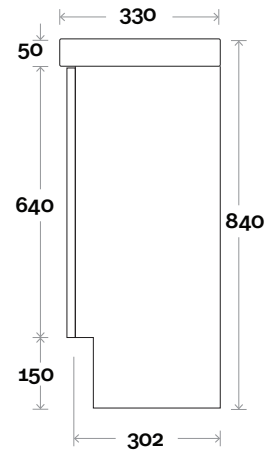

Wave Compact

Top Thickness
Cadiz ceramic top: 50mm

Note:
• One tap hole only at 12 O'clock

Wave Compact 1 430mm single door

Profile

Kick

Configuration

Legs

Wallmount

Wave Compact

Top Thickness
Cadiz Maxi ceramic top: 50mm

Note:
• One tap hole only at 12 O'clock

Wave Compact 2 750mm double door

Profile

Kick

Legs