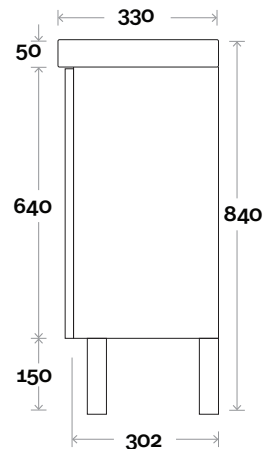

Wave Compact

Top Thickness
Cadiz ceramic top: 50mm

Note:
• One tap hole only at 12 O'clock

Wave Compact 1 430mm single door

Profile

Kick

Configuration

Legs

Wallmount

Wave Compact

Top Thickness
Cadiz Maxi ceramic top: 50mm

Note:
• One tap hole only at 12 O'clock

Wave Compact 2 750mm double door

Profile

Kick

Legs