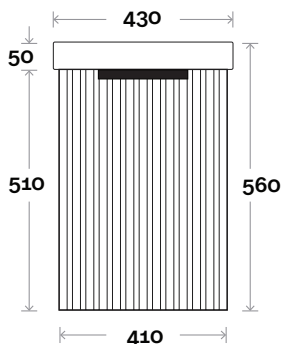

Wave Compact

Top Thickness
Cadiz ceramic top: 50mm

Note:
• One tap hole only at 12 O'clock

Wave Compact 1 430mm single door

Profile

Kick

Configuration

Legs

Wallmount

Wave Compact

Top Thickness
Cadiz Maxi ceramic top: 50mm

Note:
• One tap hole only at 12 O'clock

Wave Compact 2 750mm double door

Profile

Kick

Legs