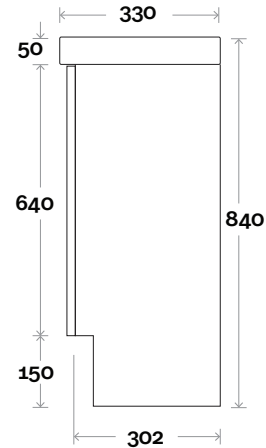

Wave Compact

Top Thickness
Cadiz ceramic top: 50mm

Note:
• One tap hole only at 12 O'clock

Wave Compact 1 430mm single door

Profile

Kick

Configuration

Legs

Wallmount

Wave Compact

Top Thickness
Cadiz Maxi ceramic top: 50mm

Note:
• One tap hole only at 12 O'clock

Wave Compact 2 750mm double door

Profile

Kick

Legs