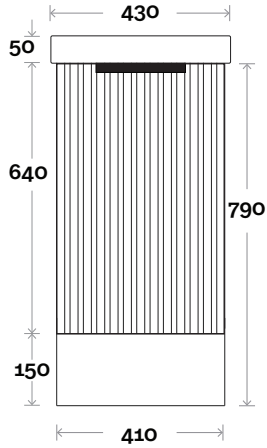

Wave Compact

Top Thickness
Cadiz ceramic top: 50mm

Note:
• One tap hole only at 12 O'clock

Wave Compact 1 430mm single door

Profile

Kick

Configuration

Legs

Wallmount

Wave Compact

Top Thickness
Cadiz Maxi ceramic top: 50mm

Note:
• One tap hole only at 12 O'clock

Wave Compact 2 750mm double door

Profile

Kick

Legs