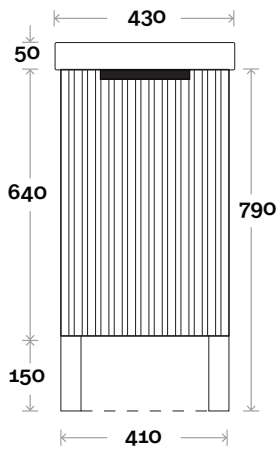

Wave Compact

Top Thickness
Cadiz ceramic top: 50mm

Note:
• One tap hole only at 12 O'clock

Wave Compact 1 430mm single door

Profile

Kick

Configuration

Legs

Wallmount

Wave Compact

Top Thickness
Cadiz Maxi ceramic top: 50mm

Note:
• One tap hole only at 12 O'clock

Wave Compact 2 750mm double door

Profile

Kick

Legs