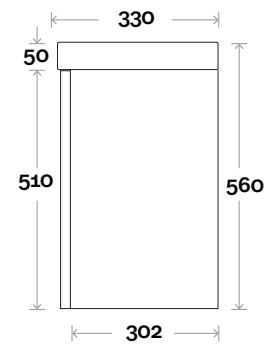

Wave Compact

Top Thickness
Cadiz ceramic top: 50mm

Note:
• One tap hole only at 12 O'clock

Wave Compact 1 430mm single door

Profile

Kick

Configuration

Legs

Wallmount

Wave Compact

Top Thickness
Cadiz Maxi ceramic top: 50mm

Note:
• One tap hole only at 12 O'clock

Wave Compact 2 750mm double door

Profile

Kick

Legs