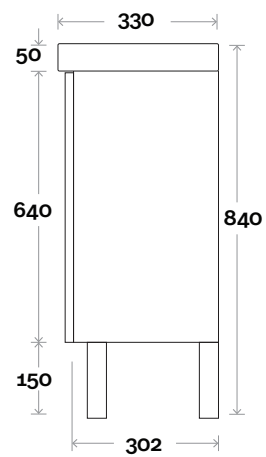

Configuration

Legs