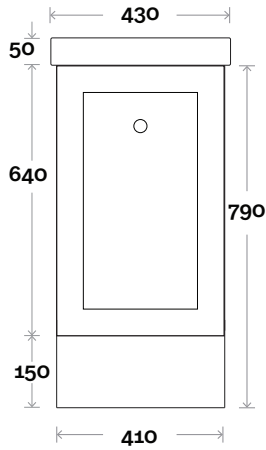

Fullerton Compact

Top Thickness
Cadiz ceramic top: 50mm

Note:
• One tap hole only at 12 O'clock

Fullerton Compact 1 430mm single door

Profile

Kick