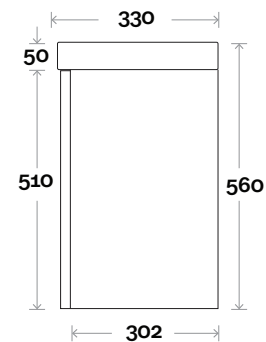

# Fullerton Compact

**Top Thickness**  
Cadiz ceramic top: 50mm

**Note:**  
• One tap hole only at 12 O'clock

Fullerton Compact 1 430mm single door

# Fullerton Compact

**Top Thickness**  
Cadiz Maxi ceramic top: 50mm

**Note:**  
• One tap hole only at 12 O'clock

Fullerton Compact 2 750mm double door