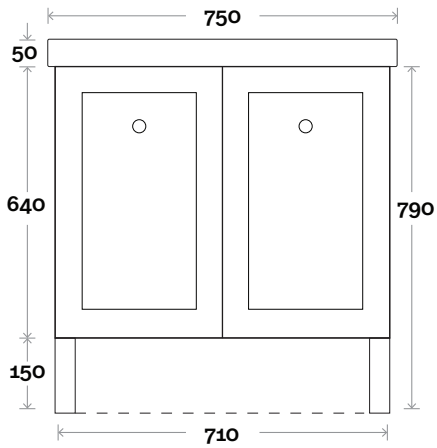

Configuration

Legs