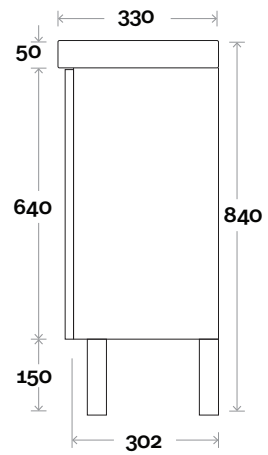

Configuration

Legs