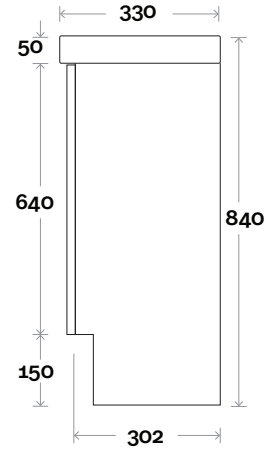

Fullerton Compact

Top Thickness
Cadiz Maxi ceramic top: 50mm

Note:
• One tap hole only at 12 O'clock

Fullerton Compact 2 750mm double door

Profile

Kick