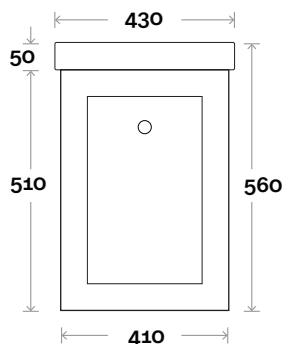

# Fullerton Compact

**Top Thickness**  
Cadiz ceramic top: 50mm

**Note:**  
• One tap hole only at 12 O'clock

Fullerton Compact 1 430mm single door

# Fullerton Compact

**Top Thickness**  
Cadiz Maxi ceramic top: 50mm

**Note:**  
• One tap hole only at 12 O'clock

Fullerton Compact 2 750mm double door