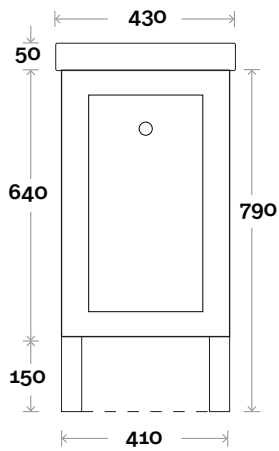

Configuration

Legs