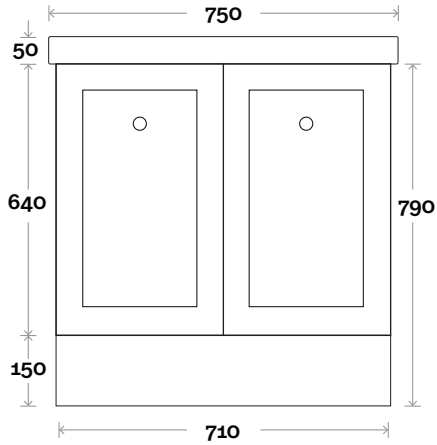

Fullerton Compact

Top Thickness
Cadiz Maxi ceramic top: 50mm

Note:
• One tap hole only at 12 O'clock

Fullerton Compact 2 750mm double door

Profile

Kick