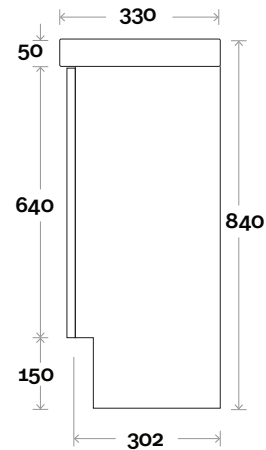

Fullerton Compact

Top Thickness
Cadiz ceramic top: 50mm

Note:
• One tap hole only at 12 O'clock

Fullerton Compact 1 430mm single door

Profile

Kick