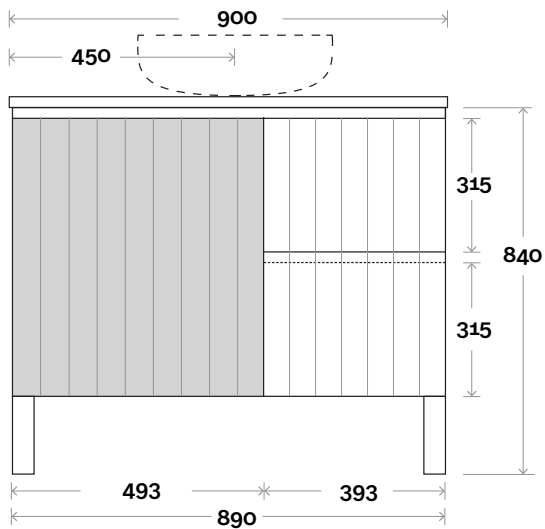

Fingal

Fingal 3 900mm centre basin

Top Thickness

- Casa Ceramic top: 20mm
- Silestone: 20mm
- Dekton: 12mm
- Symphony: 20mm
- Timber: 30-35mm
  (Above counter only)

Note:

- Stone & Timber waste centre: 450mm Std (may vary depending on basin)
- Casa waste centre: 450mm std
- Available in Left and Right hand Drawers

Plumbing allowance

Profile Configuration

Kick

Legs

Wall Mount