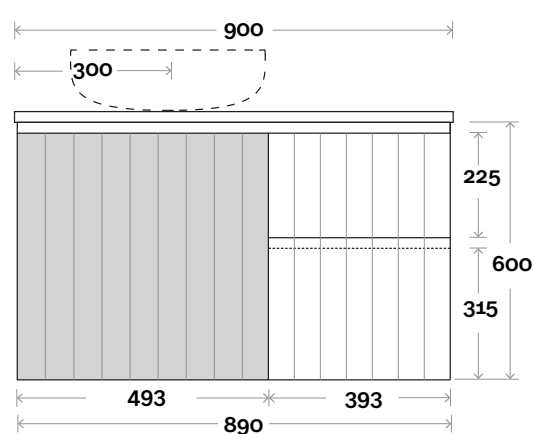

- Casa Ceramic top: 20mm
- Silestone: 20mm
- Dekton: 12mm
- Symphony: 20mm
- Timber: 30-35mm
(Above counter only)

Note:

- Stone & Timber waste centre: 450mm Std (may vary depending on basin)
- Casa waste centre: 450mm std
- Available in Left and Right hand Drawers

- Casa Ceramic top: 20mm
- Silestone: 20mm
- Dekton: 12mm
- Symphony: 20mm
- Timber: 30-35mm
(Above counter only)

Note:

- Stone & Timber waste centre: 300mm Std (may vary depending on basin)
- Casa waste centre: 340mm std
- Available in Left and Right hand Drawers

Profile

Configuration

Kick

Legs

Wall Mount

Fingal

Fingal 5 1200mm centre basin

Top Thickness
 Casa Ceramic top: 20mm
 Silestone: 20mm
 Dekton: 12mm
 Symphony: 20mm
 Timber: 30-35mm
 (Above counter only)

- Note:**
- Stone & Timber waste centre: 600mm Std (may vary depending on basin)
 - Casa waste centre: 600mm std
 - Available in Left and Right hand Drawers

Plumbing allowance

Profile Configuration

Kick

Legs