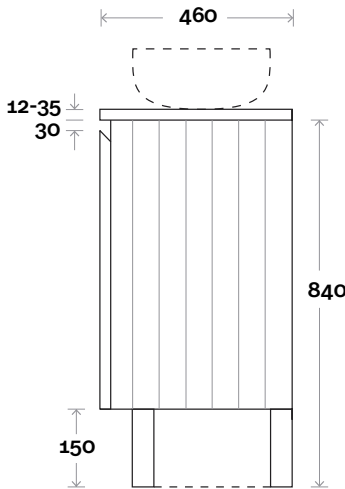

Fingal

Fingal 7 1200mm double basin

Top Thickness

- Silestone: 20mm
- Dekton: 12mm
- Symphony: 20mm
- Timber: 30-35mm
  (Above counter only)

Note:

- Stone & Timber waste centre: 300mm Std (may vary depending on basin)
- Centre Drawers

Plumbing allowance

Profile Configuration

Kick

Legs

Wall Mount