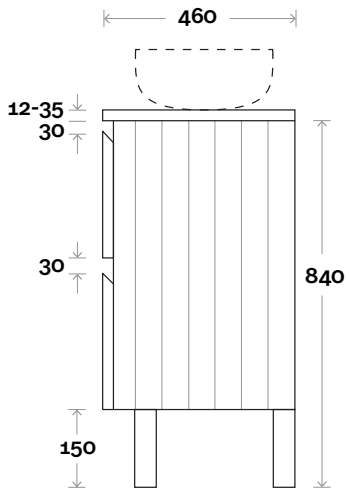

Fingal

Fingal 7 1200mm double basin

Top Thickness

- Silestone: 20mm
- Dekton: 12mm
- Symphony: 20mm
- Timber: 30-35mm
(Above counter only)

Note:

- Stone & Timber waste centre: 300mm Std (may vary depending on basin)
- Centre Drawers

Silestone: 20mm

Dekton: 12mm

Symphony: 20mm

Timber: 30-35mm

(Above counter only)

Note:

- Stone & Timber waste centre: 750mm std (may vary depending on basin)
- Available in Left and Right hand Drawers

Profile

Configuration

Kick

Legs

Wall Mount

Fingal

Fingal 9 1500mm off centre basin

Top Thickness

Silestone: 20mm

Dekton: 12mm

Symphony: 20mm

Timber: 30-35mm

(Above counter only)

Note:

- Stone & Timber waste centre: 375mm std (may vary depending on basin)
- Available in Left and Right hand Drawers

Profile Configuration