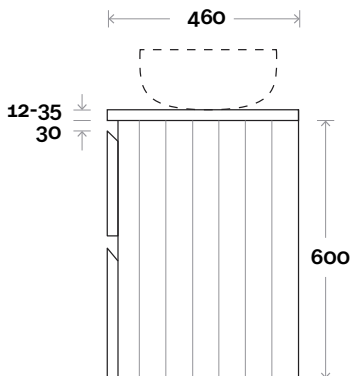

- Casa Ceramic top: 20mm
- Silestone: 20mm
- Dekton: 12mm
- Symphony: 20mm
- Timber: 30-35mm
(Above counter only)

Note:

- Stone & Timber waste centre: 450mm Std (may vary depending on basin)
- Casa waste centre: 450mm std
- Available in Left and Right hand Drawers

- Casa Ceramic top: 20mm
- Silestone: 20mm
- Dekton: 12mm
- Symphony: 20mm
- Timber: 30-35mm
(Above counter only)

Note:

- Stone & Timber waste centre: 300mm Std (may vary depending on basin)
- Casa waste centre: 340mm std
- Available in Left and Right hand Drawers

Profile

Configuration

Kick

Legs

Wall Mount

Fingal

Fingal 5 1200mm centre basin

Top Thickness
 Casa Ceramic top: 20mm
 Silestone: 20mm
 Dekton: 12mm
 Symphony: 20mm
 Timber: 30-35mm
 (Above counter only)

- Note:**
- Stone & Timber waste centre: 600mm Std (may vary depending on basin)
 - Casa waste centre: 600mm std
 - Available in Left and Right hand Drawers

Plumbing allowance

Profile Configuration

Kick

Legs