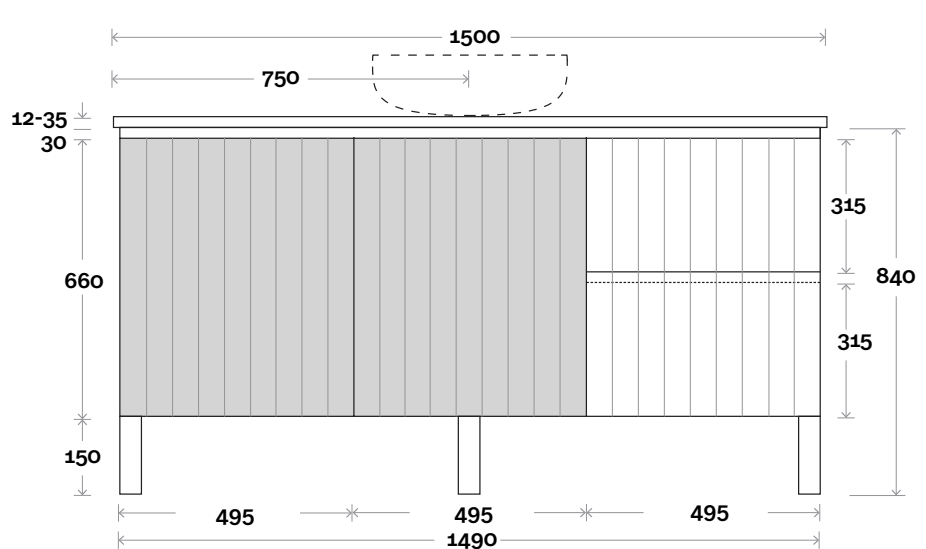

Silestone: 20mm

Dekton: 12mm

Symphony: 20mm

Timber: 30-35mm

(Above counter only)

Note:

- Stone & Timber waste centre: 750mm std (may vary depending on basin)
- Available in Left and Right hand Drawers

Profile

Configuration

Kick

Legs

Wall Mount

Fingal

Fingal 9 1500mm off centre basin

Top Thickness

Silestone: 20mm

Dekton: 12mm

Symphony: 20mm

Timber: 30-35mm

(Above counter only)

Note:

- Stone & Timber waste centre: 375mm std (may vary depending on basin)
- Available in Left and Right hand Drawers

Profile Configuration