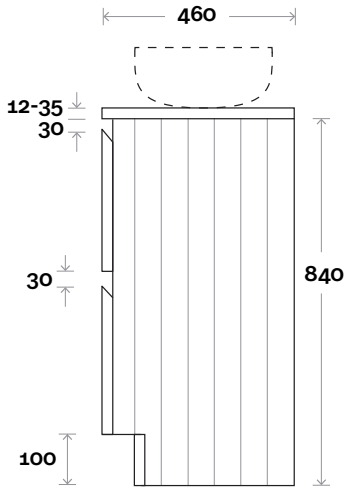

Wall Mount

Fingal

Fingal 6 1200mm off centre basin

Top Thickness

Silestone: 20mm

Dekton: 12mm

Symphony: 20mm

Timber: 30-35mm

(Above counter only)

Note:

- Stone & Timber waste centre: 300mm Std (may vary depending on basin)
- Available in Left and Right hand Drawers

Plumbing allowance

Profile Configuration

Kick

Legs

Wall Mount

Fingal

Fingal 7 1200mm double basin

Top Thickness

- Silestone: 20mm
- Dekton: 12mm
- Symphony: 20mm
- Timber: 30-35mm
(Above counter only)

Note:

- Stone & Timber waste centre: 300mm Std (may vary depending on basin)
- Centre Drawers

Silestone: 20mm

Dekton: 12mm

Symphony: 20mm

Timber: 30-35mm

(Above counter only)

Note:

- Stone & Timber waste centre: 750mm std (may vary depending on basin)
- Available in Left and Right hand Drawers

Profile