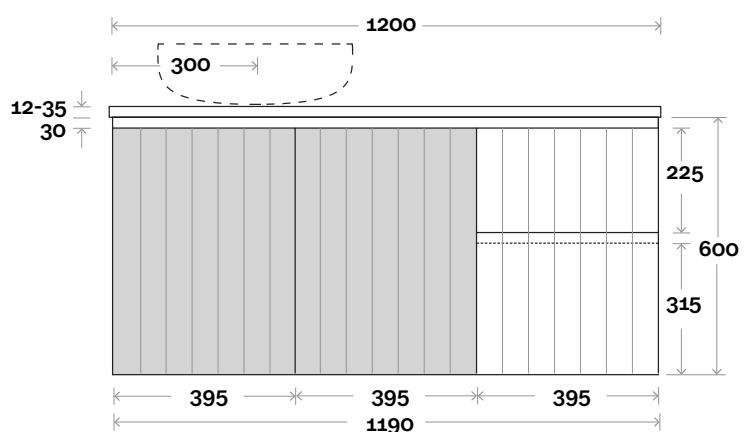

Wall Mount

Fingal

Fingal 6 1200mm off centre basin

Top Thickness

Silestone: 20mm

Dekton: 12mm

Symphony: 20mm

Timber: 30-35mm

Fingal

Fingal 7 1200mm double basin

Top Thickness

- Silestone: 20mm
- Dekton: 12mm
- Symphony: 20mm
- Timber: 30-35mm
(Above counter only)

Note:

- Stone & Timber waste centre: 300mm Std (may vary depending on basin)
- Centre Drawers

Silestone: 20mm

Dekton: 12mm

Symphony: 20mm

Timber: 30-35mm

(Above counter only)

Note:

- Stone & Timber waste centre: 750mm std (may vary depending on basin)
- Available in Left and Right hand Drawers

Profile