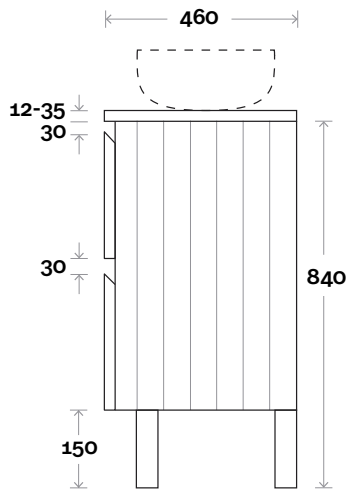

Top Thickness
 Casa Ceramic top: 20mm
 Silestone: 20mm
 Dekton: 12mm
 Symphony: 20mm
 Timber: 30-35mm
 (Above counter only)

- Note:**
- Stone & Timber waste centre: 375mm std (may vary depending on basin)
 - Casa waste centre: 375mm std
 - Available in Left and Right hand Drawers

- Casa Ceramic top: 20mm
- Silestone: 20mm
- Dekton: 12mm
- Symphony: 20mm
- Timber: 30-35mm
(Above counter only)

Note:

- Stone & Timber waste centre: 450mm Std (may vary depending on basin)
- Casa waste centre: 450mm std
- Available in Left and Right hand Drawers

- Casa Ceramic top: 20mm
- Silestone: 20mm
- Dekton: 12mm
- Symphony: 20mm
- Timber: 30-35mm
(Above counter only)

Note:

- Stone & Timber waste centre: 300mm Std (may vary depending on basin)
- Casa waste centre: 340mm std
- Available in Left and Right hand Drawers

Profile

Configuration

Kick

Legs

Wall Mount

Fingal

Fingal 5 1200mm centre basin

Top Thickness
 Casa Ceramic top: 20mm
 Silestone: 20mm
 Dekton: 12mm
 Symphony: 20mm
 Timber: 30-35mm
 (Above counter only)