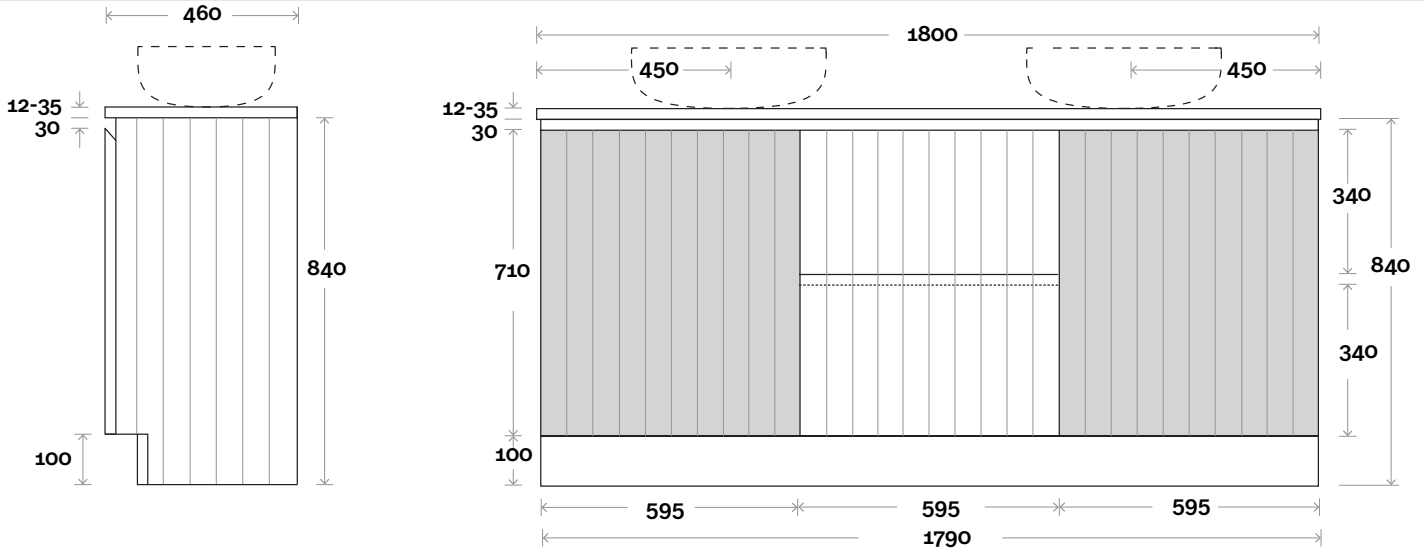

(Above counter only)

Note:

- Stone & Timber waste centre: 450mm Std (may vary depending on basin)
- Available in Left and Right hand Drawers

Profile Configuration

Kick

Legs

Wall Mount

Fingal

Fingal 13 1800mm double basin

Top Thickness

Silestone: 20mm

Dekton: 12mm

Symphony: 20mm

Timber: 30-35mm

(Above counter only)

Note:

- Stone & Timber waste centre: 450mm Std (may vary depending on basin)
- Centre Drawers

Profile Configuration

Kick

Legs

Wall Mount