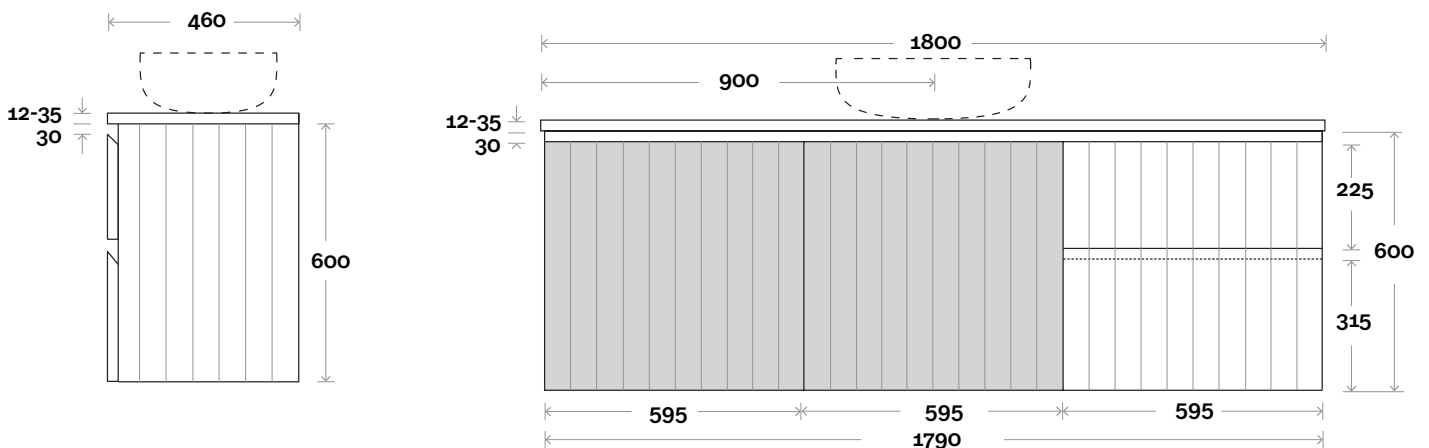

Fingal

Fingal 11 1800mm centre basin

Top Thickness

Silestone: 20mm

Dekton: 12mm

Symphony: 20mm

Timber: 30-35mm

(Above counter only)

Note:

- Stone & Timber waste centre: 900mm Std (may vary depending on basin)
- Available in Left and Right hand Drawers

Profile Configuration

Kick

Legs

Wall Mount