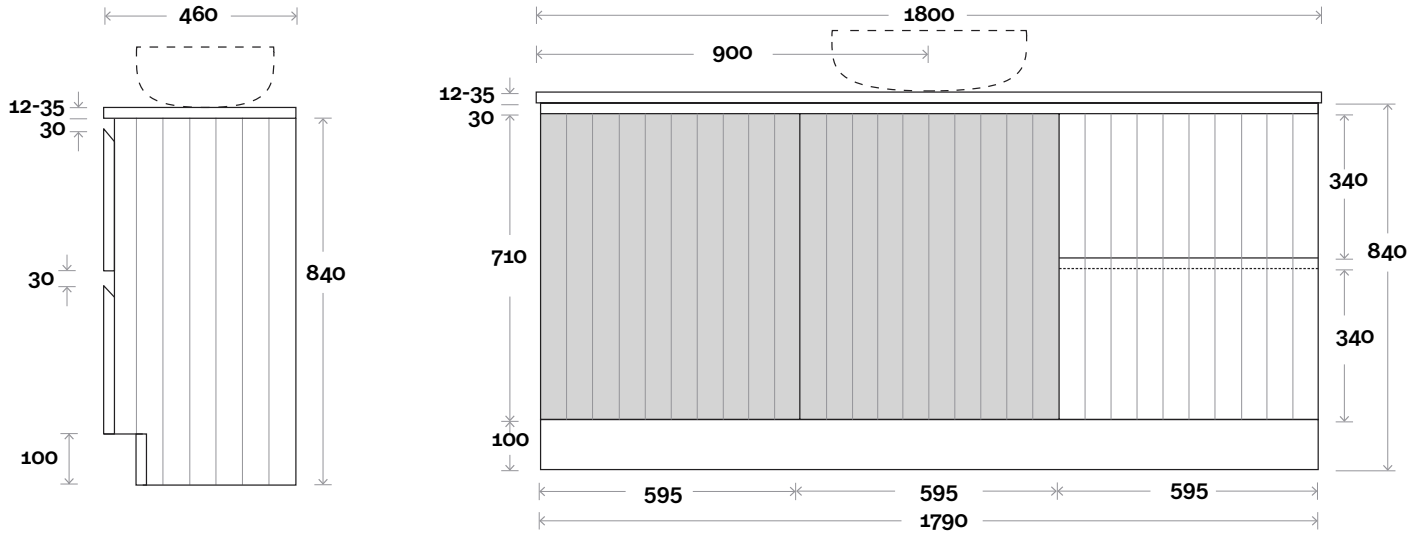

Symphony: 20mm

Timber: 30-35mm

(Above counter only)

Note:

- Stone & Timber waste centre: 900mm Std (may vary depending on basin)
- Available in Left and Right hand Drawers

Profile Configuration

Kick

Legs

Wall Mount

Fingal

Fingal 12 1800mm off centre basin

Top Thickness

Silestone: 20mm

Dekton: 12mm

Symphony: 20mm

Timber: 30-35mm