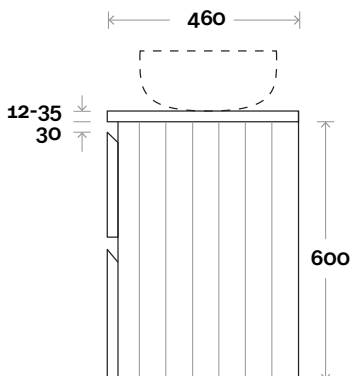

Silestone: 20mm

Dekton: 12mm

Symphony: 20mm

Timber: 30-35mm

(Above counter only)

Note:

- Stone & Timber waste centre: 750mm std (may vary depending on basin)
- Available in Left and Right hand Drawers

Profile

Configuration

Kick

Legs

Wall Mount

Fingal

Fingal 9 1500mm off centre basin

Top Thickness

Silestone: 20mm

Dekton: 12mm

Symphony: 20mm

Timber: 30-35mm

(Above counter only)

Note:

- Stone & Timber waste centre: 375mm std (may vary depending on basin)
- Available in Left and Right hand Drawers

Profile Configuration