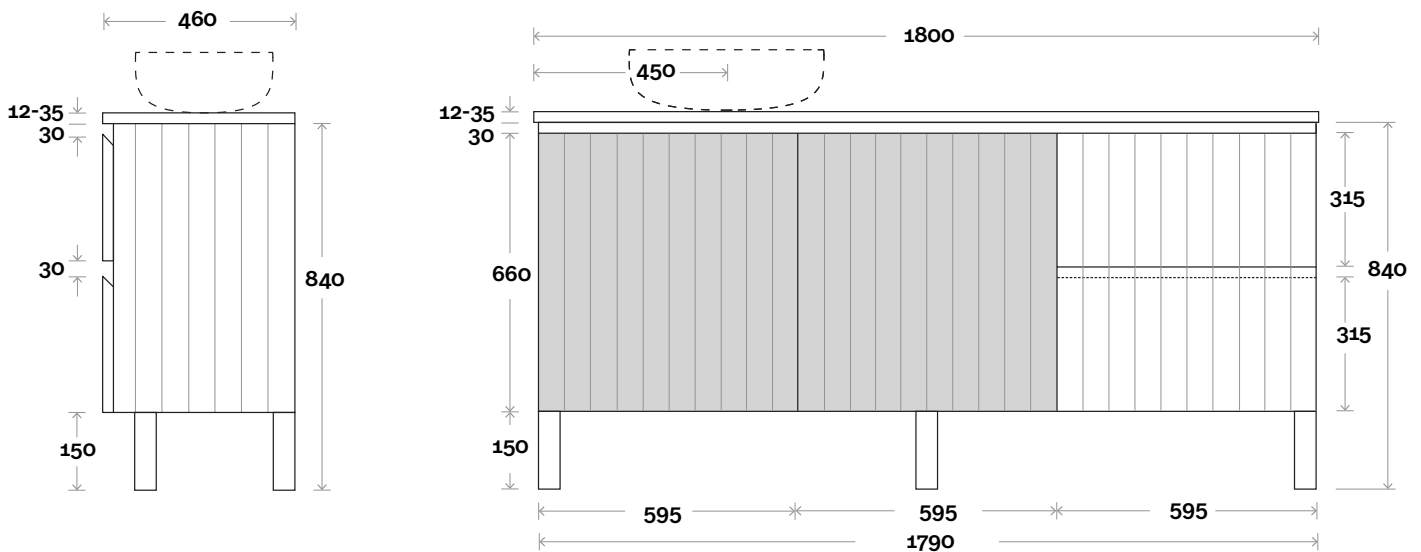

(Above counter only)

Note:

- Stone & Timber waste centre: 450mm Std (may vary depending on basin)
- Available in Left and Right hand Drawers

Profile Configuration

Kick

Legs

Wall Mount

Fingal

Fingal 13 1800mm double basin

Top Thickness

Silestone: 20mm

Dekton: 12mm

Symphony: 20mm

Timber: 30-35mm

(Above counter only)

Note: