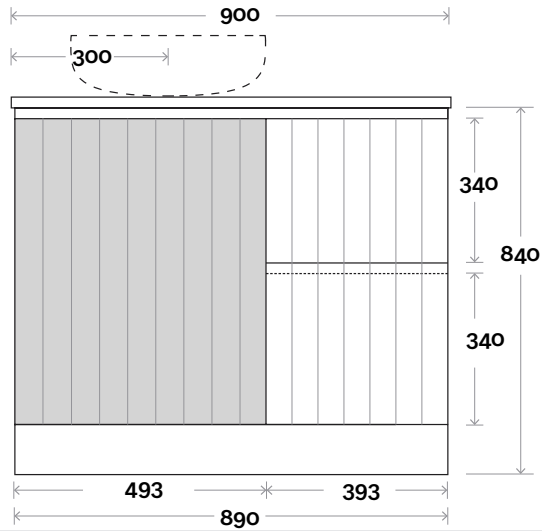

Top Thickness
 Casa Ceramic top: 20mm
 Silestone: 20mm
 Dekton: 12mm
 Symphony: 20mm
 Timber: 30-35mm
 (Above counter only)

- Note:**
- Stone & Timber waste centre: 375mm std (may vary depending on basin)
 - Casa waste centre: 375mm std
 - Available in Left and Right hand Drawers

- Casa Ceramic top: 20mm
- Silestone: 20mm
- Dekton: 12mm
- Symphony: 20mm
- Timber: 30-35mm
(Above counter only)

Note:

- Stone & Timber waste centre: 450mm Std (may vary depending on basin)
- Casa waste centre: 450mm std
- Available in Left and Right hand Drawers

- Casa Ceramic top: 20mm
- Silestone: 20mm
- Dekton: 12mm
- Symphony: 20mm
- Timber: 30-35mm
(Above counter only)

Note:

- Stone & Timber waste centre: 300mm Std (may vary depending on basin)
- Casa waste centre: 340mm std
- Available in Left and Right hand Drawers

Profile

Configuration

Kick

Legs

Wall Mount

Fingal

Fingal 5 1200mm centre basin

Top Thickness
 Casa Ceramic top: 20mm
 Silestone: 20mm
 Dekton: 12mm
 Symphony: 20mm
 Timber: 30-35mm
 (Above counter only)