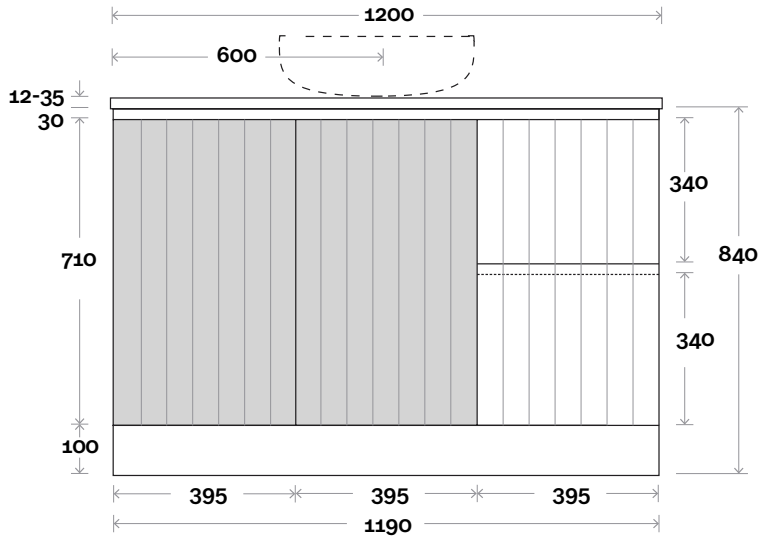

- Casa Ceramic top: 20mm
- Silestone: 20mm
- Dekton: 12mm
- Symphony: 20mm
- Timber: 30-35mm
(Above counter only)

Note:

- Stone & Timber waste centre: 450mm Std (may vary depending on basin)
- Casa waste centre: 450mm std
- Available in Left and Right hand Drawers

- Casa Ceramic top: 20mm
- Silestone: 20mm
- Dekton: 12mm
- Symphony: 20mm
- Timber: 30-35mm
(Above counter only)

Note:

- Stone & Timber waste centre: 300mm Std (may vary depending on basin)
- Casa waste centre: 340mm std
- Available in Left and Right hand Drawers

Profile

Configuration

Kick

Legs

Wall Mount

Fingal

Fingal 5 1200mm centre basin

Top Thickness
 Casa Ceramic top: 20mm
 Silestone: 20mm
 Dekton: 12mm
 Symphony: 20mm
 Timber: 30-35mm
 (Above counter only)

- Note:**
- Stone & Timber waste centre: 600mm Std (may vary depending on basin)
 - Casa waste centre: 600mm std
 - Available in Left and Right hand Drawers

Plumbing allowance

Profile Configuration

Kick

Legs