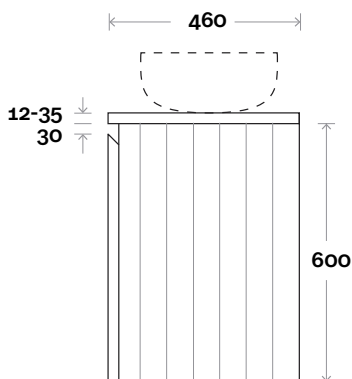

Fingal

Fingal 1 600mm centre basin

Top Thickness
Casa Ceramic top: 20mm
Silestone: 20mm
Dekton: 12mm
Symphony: 20mm
Timber: 30-35mm
(Above counter only)

Note:
• Stone & Timber waste centre: 300mm Std (may vary depending on basin)
• Casa waste centre: 300mm std

Plumbing allowance

Profile

Configuration

Kick

Legs

Wall Mount