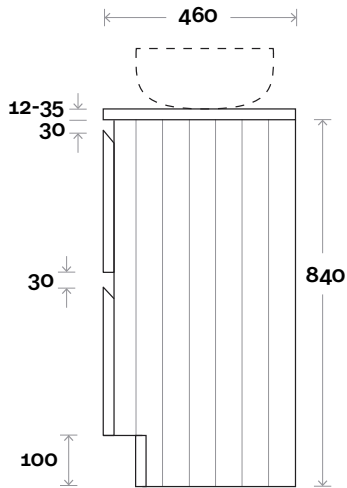

Fingal

Fingal 3 900mm centre basin

Top Thickness

- Casa Ceramic top: 20mm
- Silestone: 20mm
- Dekton: 12mm
- Symphony: 20mm
- Timber: 30-35mm
  (Above counter only)

Note:

- Stone & Timber waste centre: 450mm Std (may vary depending on basin)
- Casa waste centre: 450mm std
- Available in Left and Right hand Drawers

Plumbing allowance

Profile Configuration

Kick