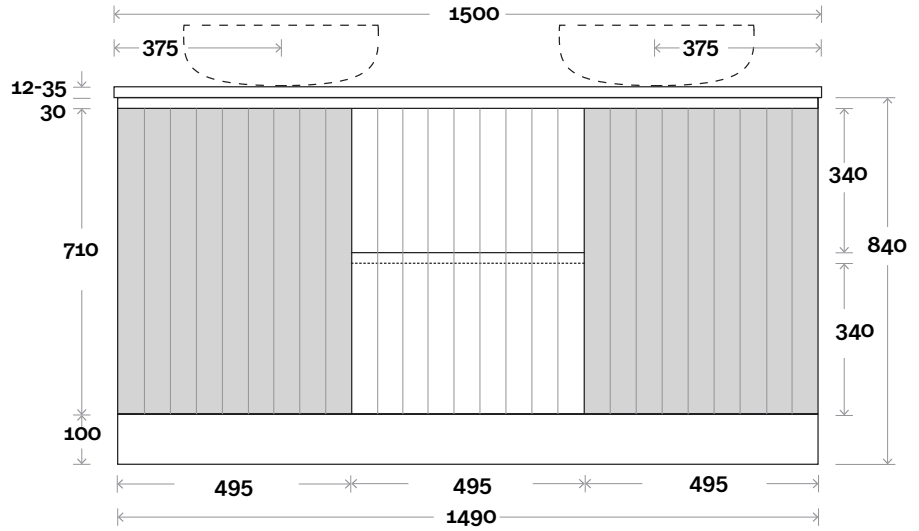

Silestone: 20mm

Dekton: 12mm

Symphony: 20mm

Timber: 30-35mm

(Above counter only)

Note:

- Stone & Timber waste centre: 750mm std (may vary depending on basin)
- Available in Left and Right hand Drawers

Profile

Dekton: 12mm

Symphony: 20mm

Timber: 30-35mm

(Above counter only)

Note:

- Stone & Timber waste centre: 375mm std (may vary depending on basin)
- Available in Left and Right hand Drawers

Profile Configuration

Symphony: 20mm

Timber: 30-35mm

(Above counter only)

Note:

- Stone & Timber waste centre: 375mm std (may vary depending on basin)
- Centre Drawers

Plumbing allowance

Profile

Configuration

Kick

Legs

Wall Mount

Fingal

Fingal 11 1800mm centre basin

Top Thickness

Silestone: 20mm

Dekton: 12mm