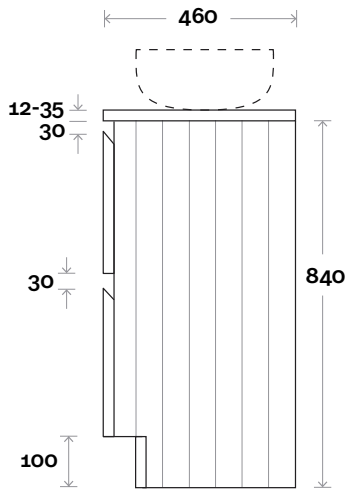

Fingal

Fingal 7 1200mm double basin

Top Thickness

- Silestone: 20mm
- Dekton: 12mm
- Symphony: 20mm
- Timber: 30-35mm
(Above counter only)

Note:

- Stone & Timber waste centre: 300mm Std (may vary depending on basin)
- Centre Drawers

Silestone: 20mm

Dekton: 12mm

Symphony: 20mm

Timber: 30-35mm

(Above counter only)

Note:

- Stone & Timber waste centre: 750mm std (may vary depending on basin)
- Available in Left and Right hand Drawers

Profile

Configuration

Kick

Legs

Wall Mount

Fingal

Fingal 9 1500mm off centre basin

Top Thickness

Silestone: 20mm

Dekton: 12mm

Symphony: 20mm

Timber: 30-35mm

(Above counter only)

Note:

- Stone & Timber waste centre: 375mm std (may vary depending on basin)
- Available in Left and Right hand Drawers

Profile Configuration