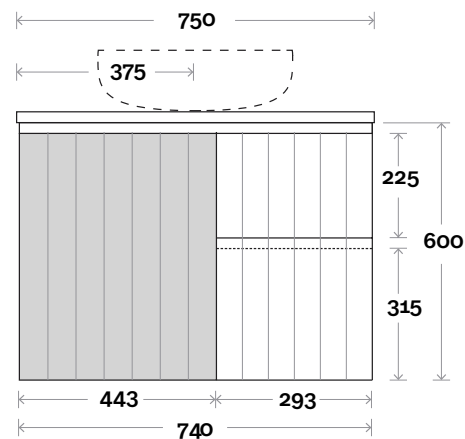

Top Thickness
 Casa Ceramic top: 20mm
 Silestone: 20mm
 Dekton: 12mm
 Symphony: 20mm
 Timber: 30-35mm
 (Above counter only)

- Note:**
- Stone & Timber waste centre: 375mm std (may vary depending on basin)
 - Casa waste centre: 375mm std
 - Available in Left and Right hand Drawers

Plumbing allowance

Profile Configuration

Kick

Legs

Wall Mount

Fingal

Fingal 3 900mm centre basin

Top Thickness

- Casa Ceramic top: 20mm
- Silestone: 20mm
- Dekton: 12mm
- Symphony: 20mm
- Timber: 30-35mm
(Above counter only)

Note:

- Stone & Timber waste centre: 450mm Std (may vary depending on basin)
- Casa waste centre: 450mm std
- Available in Left and Right hand Drawers

- Casa Ceramic top: 20mm
- Silestone: 20mm
- Dekton: 12mm
- Symphony: 20mm
- Timber: 30-35mm
(Above counter only)

Note:

- Stone & Timber waste centre: 300mm Std (may vary depending on basin)
- Casa waste centre: 340mm std
- Available in Left and Right hand Drawers