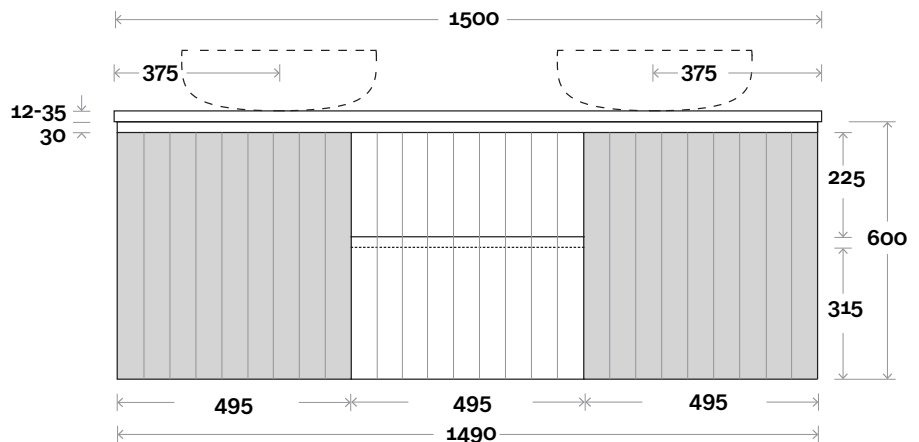

Silestone: 20mm

Dekton: 12mm

Symphony: 20mm

Timber: 30-35mm

(Above counter only)

Note:

- Stone & Timber waste centre: 750mm std (may vary depending on basin)
- Available in Left and Right hand Drawers

Profile

Dekton: 12mm

Symphony: 20mm

Timber: 30-35mm

(Above counter only)

Note:

- Stone & Timber waste centre: 375mm std (may vary depending on basin)
- Available in Left and Right hand Drawers

Profile Configuration

Symphony: 20mm

Timber: 30-35mm

(Above counter only)

Note:

- Stone & Timber waste centre: 375mm std (may vary depending on basin)
- Centre Drawers

Plumbing allowance

Profile

Configuration

Kick

Legs

Wall Mount

Fingal

Fingal 11 1800mm centre basin

Top Thickness

Silestone: 20mm

Dekton: 12mm