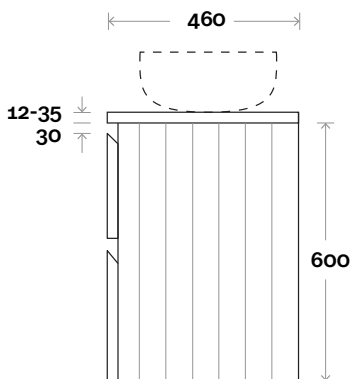

Top Thickness
 Casa Ceramic top: 20mm
 Silestone: 20mm
 Dekton: 12mm
 Symphony: 20mm
 Timber: 30-35mm
 (Above counter only)

- Note:**
- Stone & Timber waste centre: 375mm std (may vary depending on basin)
 - Casa waste centre: 375mm std
 - Available in Left and Right hand Drawers

- Casa Ceramic top: 20mm
- Silestone: 20mm
- Dekton: 12mm
- Symphony: 20mm
- Timber: 30-35mm
(Above counter only)

Note:

- Stone & Timber waste centre: 450mm Std (may vary depending on basin)
- Casa waste centre: 450mm std
- Available in Left and Right hand Drawers

Plumbing allowance

Profile Configuration

Kick

Legs

Wall Mount

Fingal

Fingal 4 900mm off centre basin

Top Thickness

- Casa Ceramic top: 20mm
- Silestone: 20mm
- Dekton: 12mm
- Symphony: 20mm
- Timber: 30-35mm
(Above counter only)

Note:

- Stone & Timber waste centre: 300mm Std (may vary depending on basin)
- Casa waste centre: 340mm std
- Available in Left and Right hand Drawers