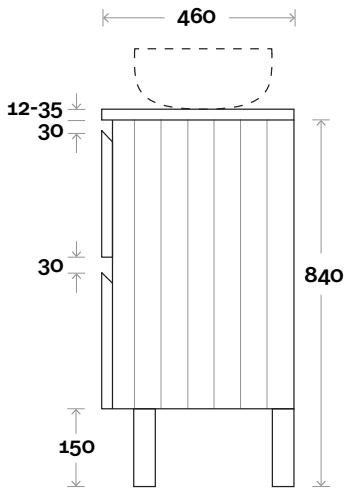

- Note:**
- Stone & Timber waste centre: 600mm Std (may vary depending on basin)
 - Casa waste centre: 600mm std
 - Available in Left and Right hand Drawers

Plumbing allowance

Profile Configuration

Kick

Legs

Wall Mount

Fingal

Fingal 6 1200mm off centre basin

Top Thickness

Silestone: 20mm

Dekton: 12mm

Symphony: 20mm

Timber: 30-35mm

(Above counter only)

Note:

- Stone & Timber waste centre: 300mm Std (may vary depending on basin)
- Available in Left and Right hand Drawers

Plumbing allowance

Profile Configuration

Kick

Legs

Wall Mount

Fingal

Fingal 7 1200mm double basin

Top Thickness

- Silestone: 20mm
- Dekton: 12mm
- Symphony: 20mm
- Timber: 30-35mm
(Above counter only)

Note:

- Stone & Timber waste centre: 300mm Std (may vary depending on basin)
- Centre Drawers