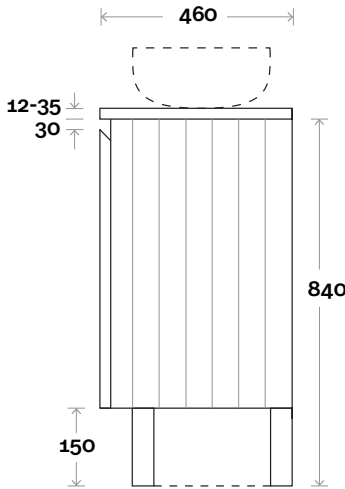

Silestone: 20mm

Dekton: 12mm

Symphony: 20mm

Timber: 30-35mm

(Above counter only)

Note:

- Stone & Timber waste centre: 750mm std (may vary depending on basin)
- Available in Left and Right hand Drawers

Profile

Dekton: 12mm

Symphony: 20mm

Timber: 30-35mm

(Above counter only)

Note:

- Stone & Timber waste centre: 375mm std (may vary depending on basin)
- Available in Left and Right hand Drawers

Profile Configuration

Symphony: 20mm

Timber: 30-35mm

(Above counter only)

Note:

- Stone & Timber waste centre: 375mm std (may vary depending on basin)
- Centre Drawers

Plumbing allowance

Profile

Configuration

Kick

Legs

Wall Mount

Fingal

Fingal 11 1800mm centre basin

Top Thickness

Silestone: 20mm

Dekton: 12mm