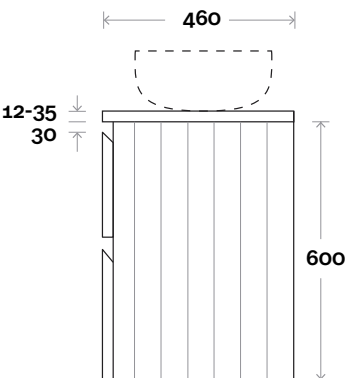

- Note:**
- Stone & Timber waste centre: 600mm Std (may vary depending on basin)
 - Casa waste centre: 600mm std
 - Available in Left and Right hand Drawers

Plumbing allowance

Profile Configuration

Kick

Legs

Wall Mount

Fingal

Fingal 6 1200mm off centre basin

Top Thickness

Silestone: 20mm

Dekton: 12mm

Symphony: 20mm

Timber: 30-35mm

(Above counter only)

Note:

- Stone & Timber waste centre: 300mm Std (may vary depending on basin)
- Available in Left and Right hand Drawers

Plumbing allowance

Profile Configuration

Kick

Legs

Wall Mount

Fingal

Fingal 7 1200mm double basin

Top Thickness

- Silestone: 20mm
- Dekton: 12mm
- Symphony: 20mm
- Timber: 30-35mm
(Above counter only)

Note:

- Stone & Timber waste centre: 300mm Std (may vary depending on basin)
- Centre Drawers