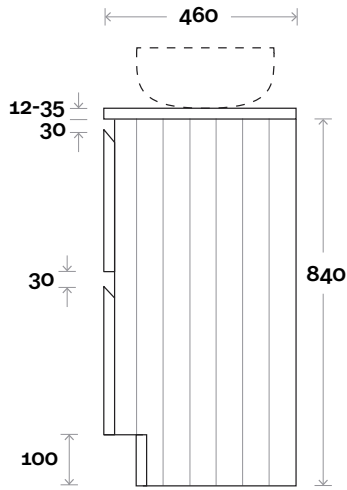

Fingal

Fingal 2 750mm centre basin

Top Thickness
Casa Ceramic top: 20mm
Silestone: 20mm
Dekton: 12mm
Symphony: 20mm
Timber: 30-35mm
(Above counter only)

1. **Note:**
2. Stone & Timber waste centre: 375mm std (may vary depending on basin)
   - Casa waste centre: 375mm std
   - Available in Left and Right hand Drawers

Plumbing allowance

Profile Configuration

Kick