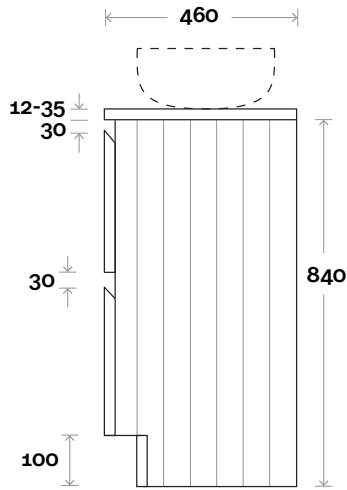

Top Thickness
 Casa Ceramic top: 20mm
 Silestone: 20mm
 Dekton: 12mm
 Symphony: 20mm
 Timber: 30-35mm
 (Above counter only)

- Note:**
- Stone & Timber waste centre: 375mm std (may vary depending on basin)
 - Casa waste centre: 375mm std
 - Available in Left and Right hand Drawers

- Casa Ceramic top: 20mm
- Silestone: 20mm
- Dekton: 12mm
- Symphony: 20mm
- Timber: 30-35mm
(Above counter only)

Note:

- Stone & Timber waste centre: 450mm Std (may vary depending on basin)
- Casa waste centre: 450mm std
- Available in Left and Right hand Drawers

- Casa Ceramic top: 20mm
- Silestone: 20mm
- Dekton: 12mm
- Symphony: 20mm
- Timber: 30-35mm
(Above counter only)

Note:

- Stone & Timber waste centre: 300mm Std (may vary depending on basin)
- Casa waste centre: 340mm std
- Available in Left and Right hand Drawers

Profile

Configuration

Kick

Legs

Wall Mount

Fingal

Fingal 5 1200mm centre basin

Top Thickness
 Casa Ceramic top: 20mm
 Silestone: 20mm
 Dekton: 12mm
 Symphony: 20mm
 Timber: 30-35mm
 (Above counter only)