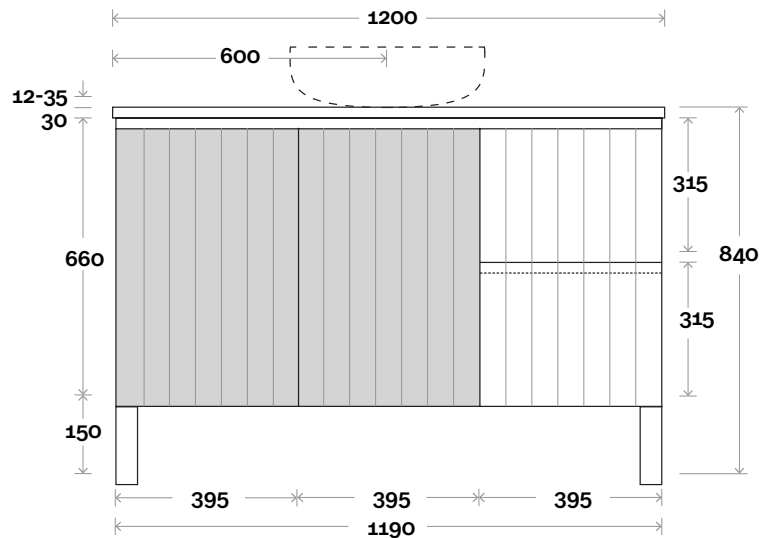

- Casa Ceramic top: 20mm
- Silestone: 20mm
- Dekton: 12mm
- Symphony: 20mm
- Timber: 30-35mm
(Above counter only)

Note:

- Stone & Timber waste centre: 300mm Std (may vary depending on basin)
- Casa waste centre: 340mm std
- Available in Left and Right hand Drawers

Profile

Configuration

Kick

Legs

Wall Mount

Fingal

Fingal 5 1200mm centre basin

Top Thickness
 Casa Ceramic top: 20mm
 Silestone: 20mm
 Dekton: 12mm
 Symphony: 20mm
 Timber: 30-35mm
 (Above counter only)

- Note:**
- Stone & Timber waste centre: 600mm Std (may vary depending on basin)
 - Casa waste centre: 600mm std
 - Available in Left and Right hand Drawers

Plumbing allowance

Profile Configuration

Kick

Legs

Wall Mount

Fingal

Fingal 6 1200mm off centre basin

Top Thickness

Silestone: 20mm

Dekton: 12mm

Symphony: 20mm

Timber: 30-35mm