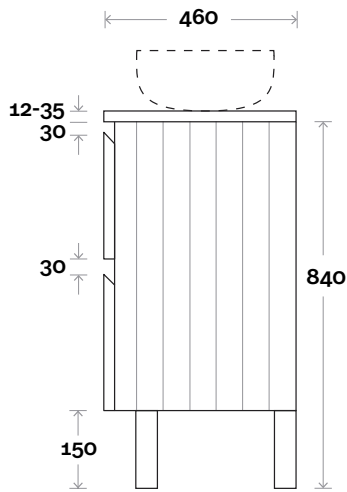

Legs

Wall Mount