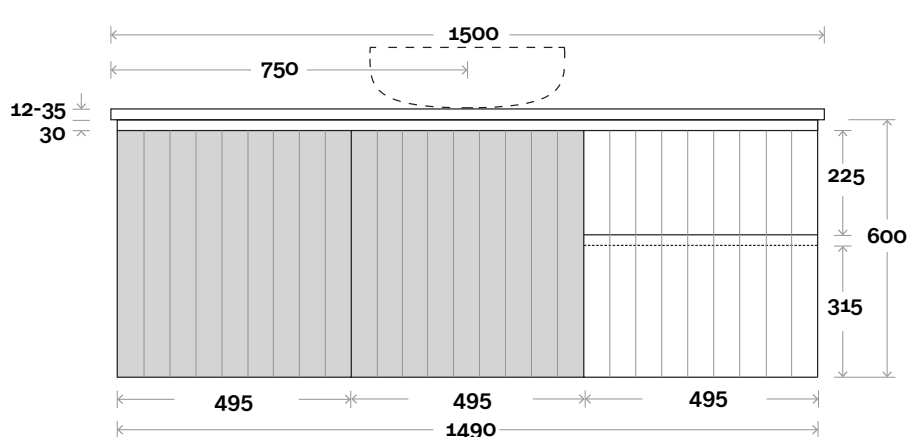

Silestone: 20mm

Dekton: 12mm

Symphony: 20mm

Timber: 30-35mm

(Above counter only)

Note:

- Stone & Timber waste centre: 750mm std (may vary depending on basin)
- Available in Left and Right hand Drawers

Profile

Configuration

Kick

Legs

Wall Mount

Fingal

Fingal 9 1500mm off centre basin

Top Thickness

Silestone: 20mm

Dekton: 12mm

Symphony: 20mm

Timber: 30-35mm

(Above counter only)

Note:

- Stone & Timber waste centre: 375mm std (may vary depending on basin)
- Available in Left and Right hand Drawers

Profile Configuration