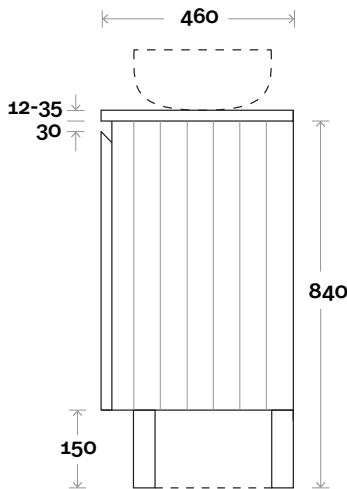

Fingal

Fingal 1 600mm centre basin

Top Thickness
Casa Ceramic top: 20mm
Silestone: 20mm
Dekton: 12mm
Symphony: 20mm
Timber: 30-35mm
(Above counter only)

Note:
• Stone & Timber waste centre: 300mm Std (may vary depending on basin)
• Casa waste centre: 300mm std

Plumbing allowance

Profile

Configuration

Kick

Legs

Wall Mount