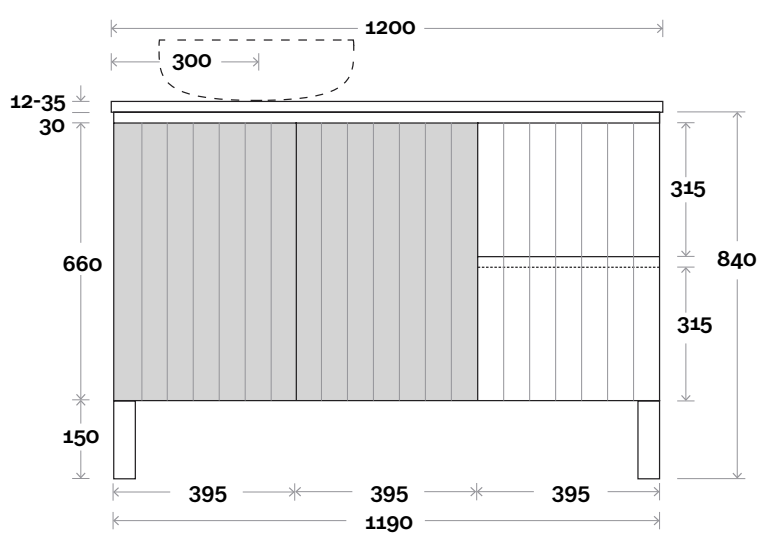

Wall Mount

Fingal

Fingal 6 1200mm off centre basin

Top Thickness

Silestone: 20mm

Dekton: 12mm

Symphony: 20mm

Timber: 30-35mm

(Above counter only)

Note:

- Stone & Timber waste centre: 300mm Std (may vary depending on basin)
- Available in Left and Right hand Drawers

Plumbing allowance

Profile Configuration

Kick

Legs

Wall Mount

Fingal

Fingal 7 1200mm double basin

Top Thickness

- Silestone: 20mm
- Dekton: 12mm
- Symphony: 20mm
- Timber: 30-35mm
(Above counter only)

Note:

- Stone & Timber waste centre: 300mm Std (may vary depending on basin)
- Centre Drawers

Silestone: 20mm

Dekton: 12mm

Symphony: 20mm

Timber: 30-35mm

(Above counter only)

Note:

- Stone & Timber waste centre: 750mm std (may vary depending on basin)
- Available in Left and Right hand Drawers

Profile