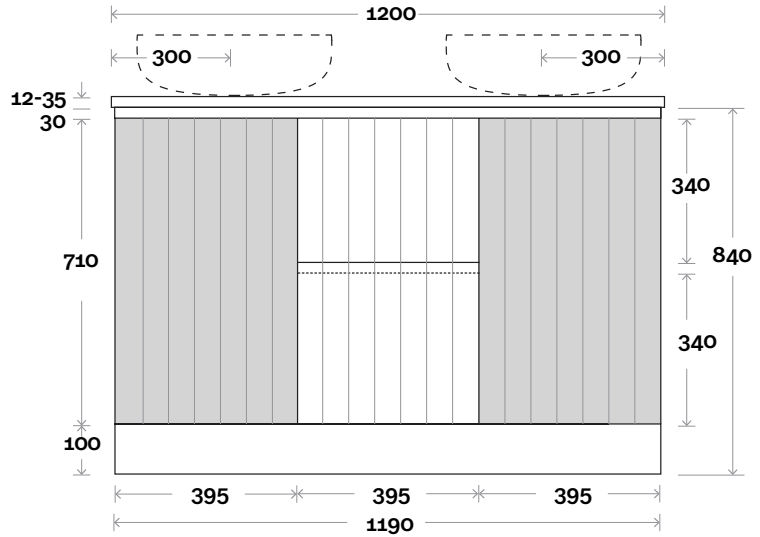

Fingal

Fingal 7 1200mm double basin

Top Thickness

- Silestone: 20mm
- Dekton: 12mm
- Symphony: 20mm
- Timber: 30-35mm
  (Above counter only)

Note:

- Stone & Timber waste centre: 300mm Std (may vary depending on basin)
- Centre Drawers

Plumbing allowance

Profile Configuration

Kick