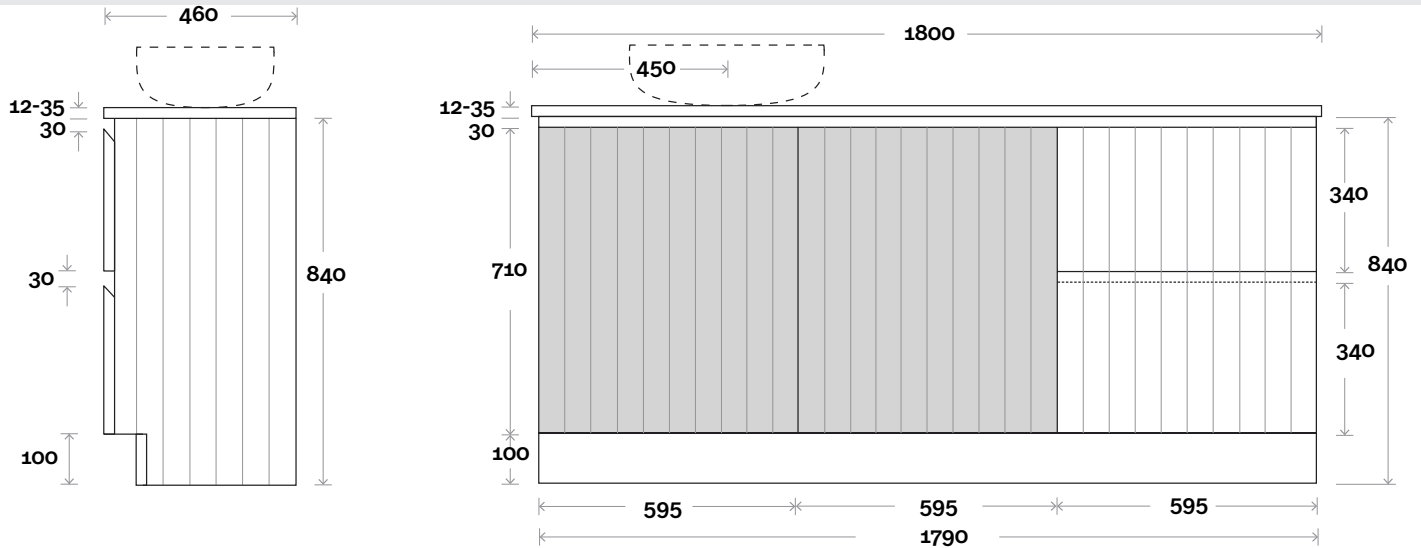

Wall Mount

Fingal

Fingal 12 1800mm off centre basin

Top Thickness

Silestone: 20mm

Dekton: 12mm

Symphony: 20mm

Timber: 30-35mm

(Above counter only)

Note:

- Stone & Timber waste centre: 450mm Std (may vary depending on basin)
- Available in Left and Right hand Drawers

Profile Configuration

Kick

Legs

Wall Mount

Fingal

Fingal 13 1800mm double basin

Top Thickness

Silestone: 20mm

Dekton: 12mm

Symphony: 20mm

Timber: 30-35mm

(Above counter only)

Note: