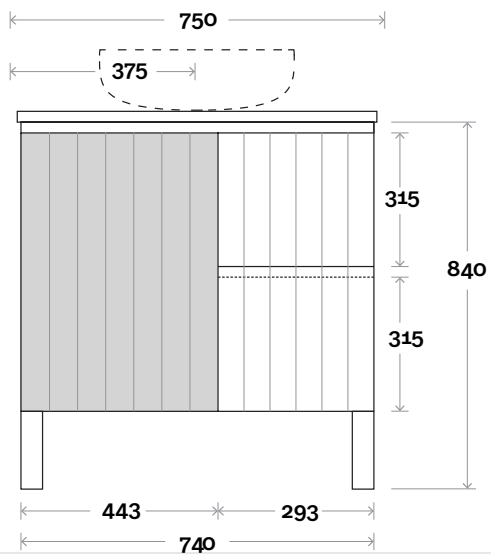

Legs

Wall Mount