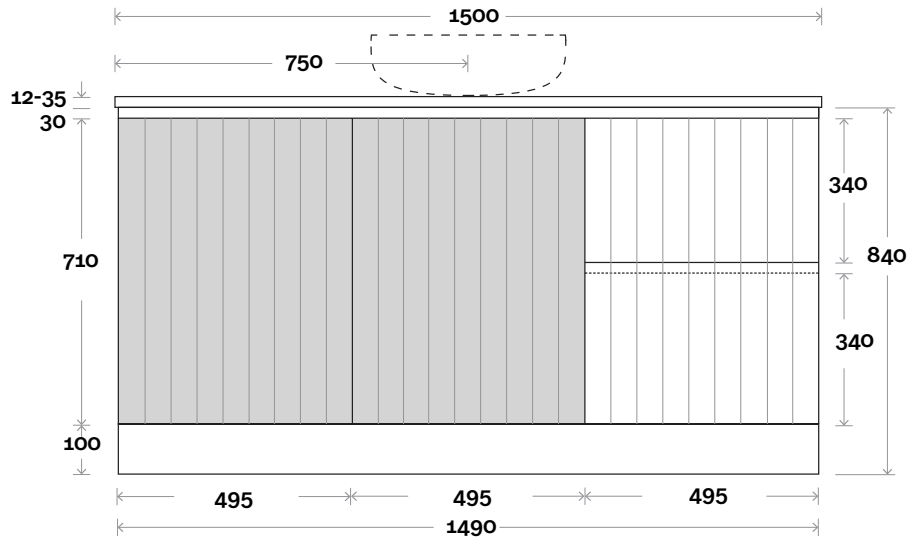

Fingal

Fingal 8 1500mm centre basin

Top Thickness

Silestone: 20mm

Dekton: 12mm

Symphony: 20mm

Timber: 30-35mm

(Above counter only)

Note:

- Stone & Timber waste centre: 750mm std (may vary depending on basin)
- Available in Left and Right hand Drawers

Profile

Configuration

Kick