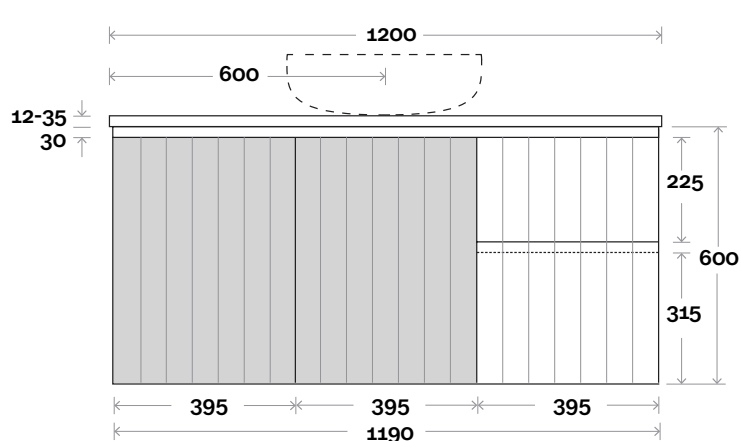

- Casa Ceramic top: 20mm
- Silestone: 20mm
- Dekton: 12mm
- Symphony: 20mm
- Timber: 30-35mm
(Above counter only)

Note:

- Stone & Timber waste centre: 300mm Std (may vary depending on basin)
- Casa waste centre: 340mm std
- Available in Left and Right hand Drawers

Profile

Configuration

Kick

Legs

Wall Mount

Fingal

Fingal 5 1200mm centre basin

Top Thickness
 Casa Ceramic top: 20mm
 Silestone: 20mm
 Dekton: 12mm
 Symphony: 20mm
 Timber: 30-35mm
 (Above counter only)

- Note:**
- Stone & Timber waste centre: 600mm Std (may vary depending on basin)
 - Casa waste centre: 600mm std
 - Available in Left and Right hand Drawers

Plumbing allowance

Profile Configuration

Kick

Legs

Wall Mount

Fingal

Fingal 6 1200mm off centre basin

Top Thickness

Silestone: 20mm

Dekton: 12mm

Symphony: 20mm

Timber: 30-35mm