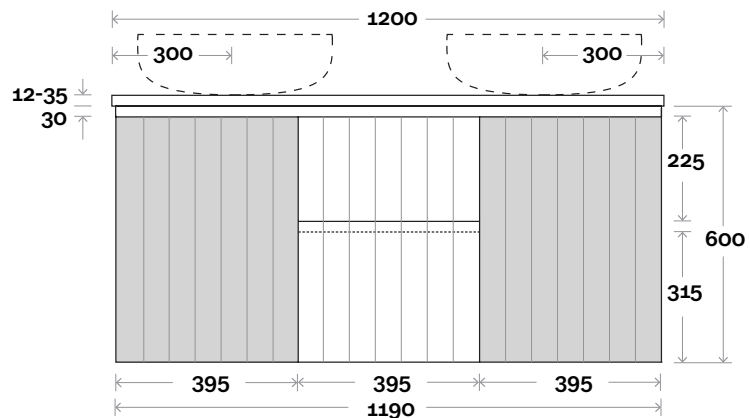

Fingal

Fingal 7 1200mm double basin

Top Thickness

- Silestone: 20mm
- Dekton: 12mm
- Symphony: 20mm
- Timber: 30-35mm
(Above counter only)

Note:

- Stone & Timber waste centre: 300mm Std (may vary depending on basin)
- Centre Drawers

Plumbing allowance

Profile Configuration

Kick

Legs

Wall Mount

Fingal

Fingal 8 1500mm centre basin

Top Thickness

Silestone: 20mm

Dekton: 12mm

Symphony: 20mm

Timber: 30-35mm

(Above counter only)

Note:

- Stone & Timber waste centre: 750mm std (may vary depending on basin)
- Available in Left and Right hand Drawers

Profile