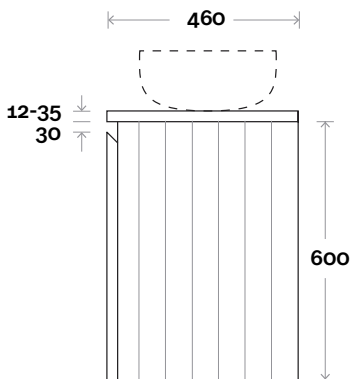

Silestone: 20mm

Dekton: 12mm

Symphony: 20mm

Timber: 30-35mm

(Above counter only)

Note:

- Stone & Timber waste centre: 750mm std (may vary depending on basin)
- Available in Left and Right hand Drawers

Profile

Dekton: 12mm

Symphony: 20mm

Timber: 30-35mm

(Above counter only)

Note:

- Stone & Timber waste centre: 375mm std (may vary depending on basin)
- Available in Left and Right hand Drawers

Profile Configuration

Symphony: 20mm

Timber: 30-35mm

(Above counter only)

Note:

- Stone & Timber waste centre: 375mm std (may vary depending on basin)
- Centre Drawers

Plumbing allowance

Profile

Configuration

Kick

Legs

Wall Mount

Fingal

Fingal 11 1800mm centre basin

Top Thickness

Silestone: 20mm

Dekton: 12mm