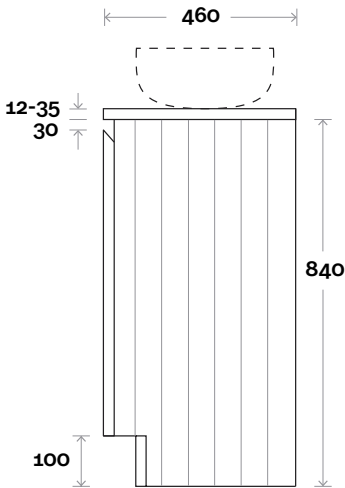

Fingal

Fingal 7 1200mm double basin

Top Thickness

- Silestone: 20mm
- Dekton: 12mm
- Symphony: 20mm
- Timber: 30-35mm
  (Above counter only)

Note:

- Stone & Timber waste centre: 300mm Std (may vary depending on basin)
- Centre Drawers

Plumbing allowance

Profile Configuration

Kick