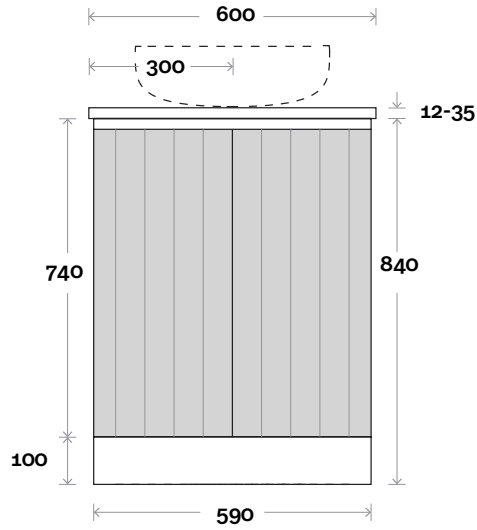

Fingal

Fingal 1 600mm centre basin

Top Thickness
Casa Ceramic top: 20mm
Silestone: 20mm
Dekton: 12mm
Symphony: 20mm
Timber: 30-35mm
(Above counter only)

Note:
• Stone & Timber waste centre: 300mm Std (may vary depending on basin)
• Casa waste centre: 300mm std

Plumbing allowance

Profile

Configuration

Kick