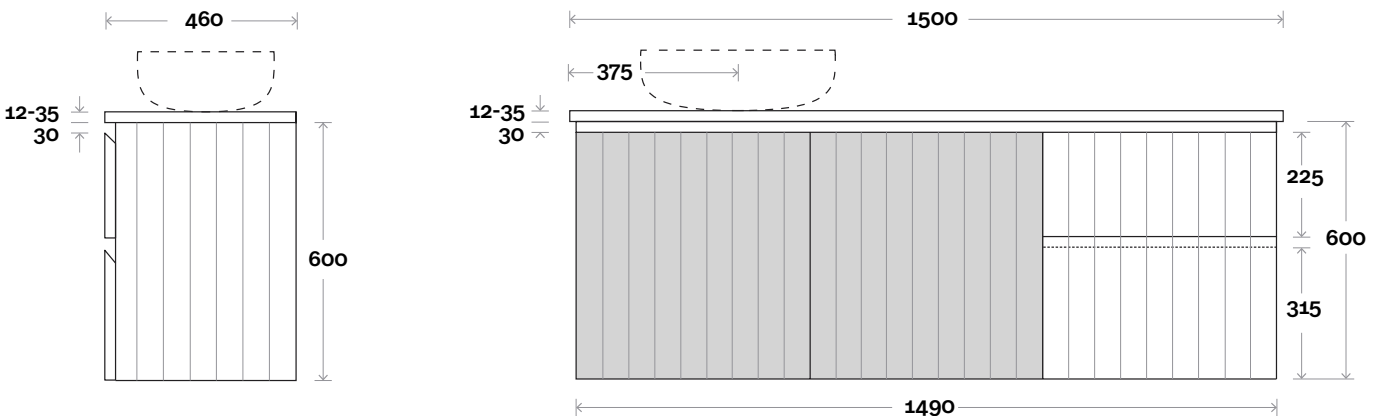

Fingal

Fingal 9 1500mm off centre basin

Top Thickness

Silestone: 20mm

Dekton: 12mm

Symphony: 20mm

Timber: 30-35mm

(Above counter only)

Note:

- Stone & Timber waste centre: 375mm std (may vary depending on basin)
- Available in Left and Right hand Drawers

Profile Configuration

Kick

Legs

Wall Mount