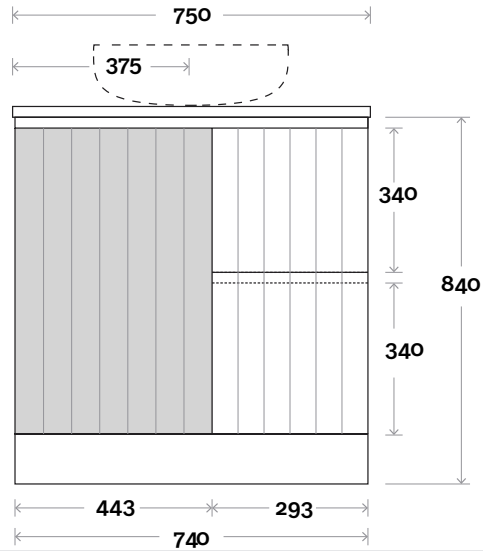

Fingal

Fingal 2 750mm centre basin

Top Thickness
Casa Ceramic top: 20mm
Silestone: 20mm
Dekton: 12mm
Symphony: 20mm
Timber: 30-35mm
(Above counter only)

1. **Note:**
2. Stone & Timber waste centre: 375mm std (may vary depending on basin)
   - Casa waste centre: 375mm std
   - Available in Left and Right hand Drawers

Plumbing allowance

Profile Configuration

Kick