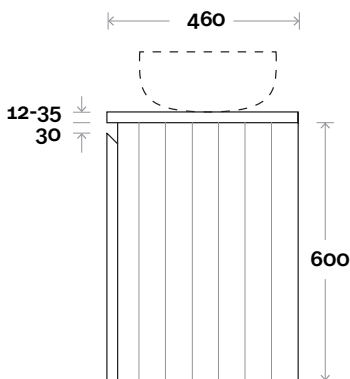

Fingal

Fingal 7 1200mm double basin

Top Thickness

- Silestone: 20mm
- Dekton: 12mm
- Symphony: 20mm
- Timber: 30-35mm
(Above counter only)

Note:

- Stone & Timber waste centre: 300mm Std (may vary depending on basin)
- Centre Drawers

Plumbing allowance

Profile Configuration

Kick

Legs

Wall Mount

Fingal

Fingal 8 1500mm centre basin

Top Thickness

Silestone: 20mm

Dekton: 12mm

Symphony: 20mm

Timber: 30-35mm

(Above counter only)

Note:

- Stone & Timber waste centre: 750mm std (may vary depending on basin)
- Available in Left and Right hand Drawers

Profile