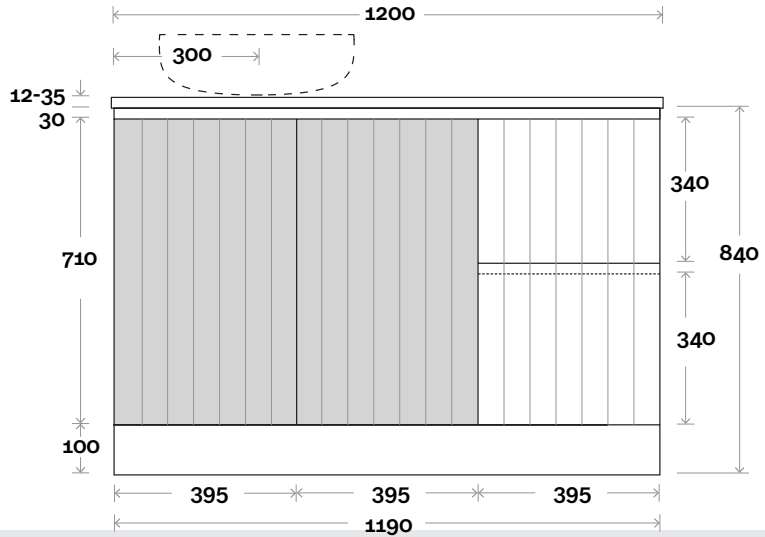

Wall Mount

Fingal

Fingal 6 1200mm off centre basin

Top Thickness

Silestone: 20mm

Dekton: 12mm

Symphony: 20mm

Timber: 30-35mm

(Above counter only)

Note:

- Stone & Timber waste centre: 300mm Std (may vary depending on basin)
- Available in Left and Right hand Drawers

Plumbing allowance

Profile Configuration

Kick

Legs

Wall Mount

Fingal

Fingal 7 1200mm double basin

Top Thickness

- Silestone: 20mm
- Dekton: 12mm
- Symphony: 20mm
- Timber: 30-35mm
(Above counter only)

Note:

- Stone & Timber waste centre: 300mm Std (may vary depending on basin)
- Centre Drawers

Silestone: 20mm

Dekton: 12mm

Symphony: 20mm

Timber: 30-35mm

(Above counter only)

Note:

- Stone & Timber waste centre: 750mm std (may vary depending on basin)
- Available in Left and Right hand Drawers

Profile