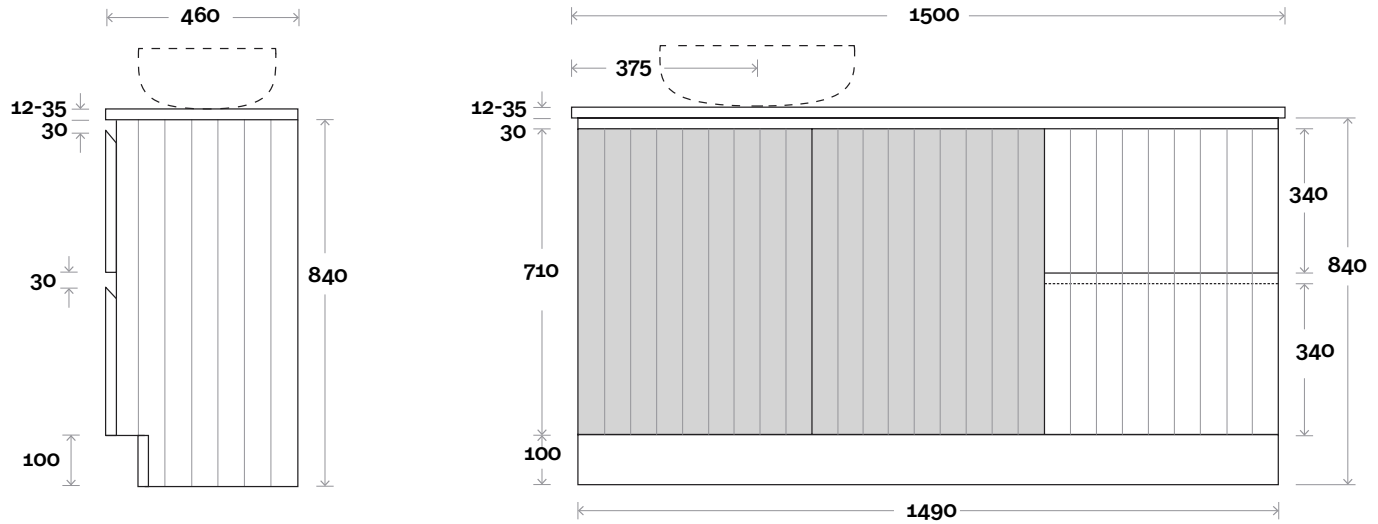

Fingal

Fingal 9 1500mm off centre basin

Top Thickness

Silestone: 20mm

Dekton: 12mm

Symphony: 20mm

Timber: 30-35mm

(Above counter only)

Note:

- Stone & Timber waste centre: 375mm std (may vary depending on basin)
- Available in Left and Right hand Drawers

Profile Configuration

Kick