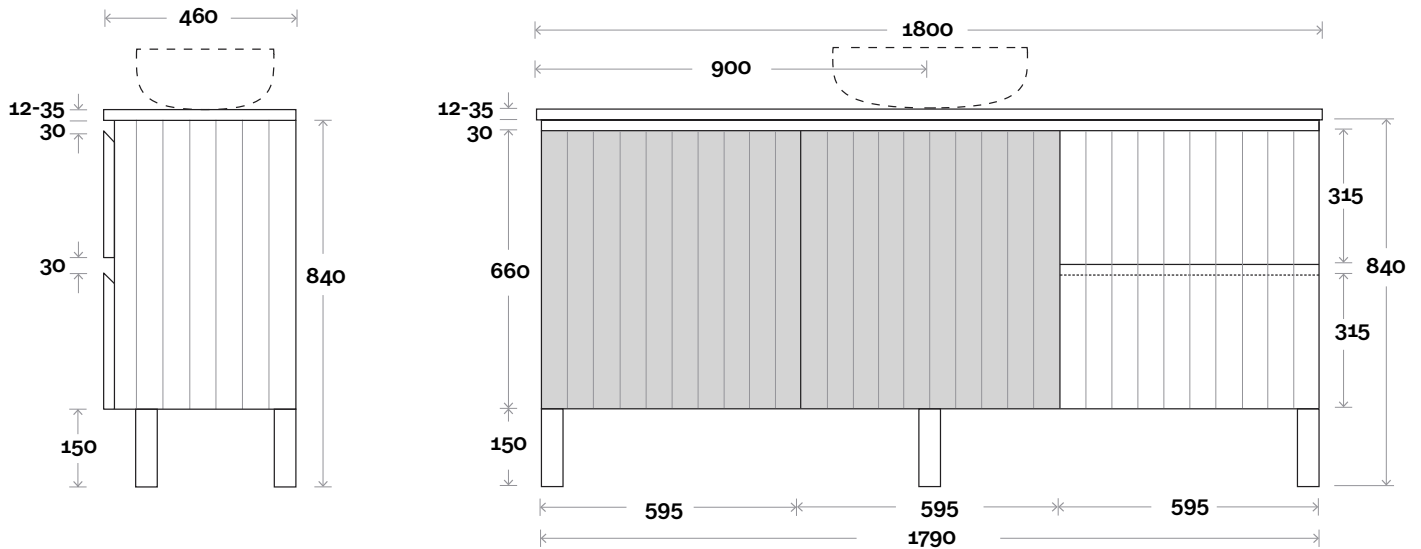

Kick

Legs

Wall Mount

Fingal

Fingal 11 1800mm centre basin

Top Thickness

Silestone: 20mm

Dekton: 12mm

Symphony: 20mm

Timber: 30-35mm

(Above counter only)

Note:

- Stone & Timber waste centre: 900mm Std (may vary depending on basin)
- Available in Left and Right hand Drawers

Profile Configuration

Kick

Legs

Wall Mount

Fingal

Fingal 12 1800mm off centre basin

Top Thickness

Silestone: 20mm

Dekton: 12mm

Symphony: 20mm

Timber: 30-35mm