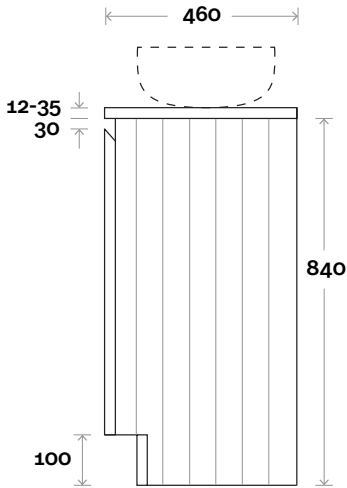

Fingal

Fingal 1 600mm centre basin

Top Thickness
Casa Ceramic top: 20mm
Silestone: 20mm
Dekton: 12mm
Symphony: 20mm
Timber: 30-35mm
(Above counter only)

Note:
• Stone & Timber waste centre: 300mm Std (may vary depending on basin)
• Casa waste centre: 300mm std

Plumbing allowance

Profile

Configuration

Kick