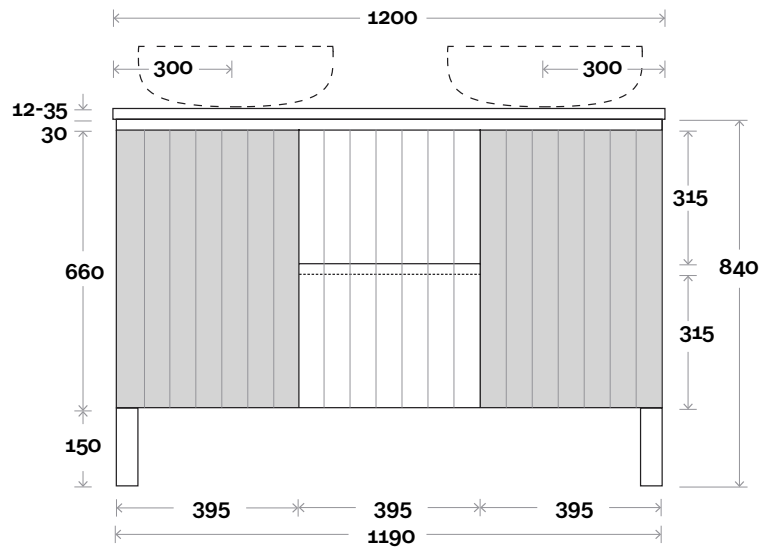

Fingal

Fingal 7 1200mm double basin

Top Thickness

- Silestone: 20mm
- Dekton: 12mm
- Symphony: 20mm
- Timber: 30-35mm
  (Above counter only)

Note:

- Stone & Timber waste centre: 300mm Std (may vary depending on basin)
- Centre Drawers

Plumbing allowance

Profile Configuration

Kick

Legs

Wall Mount