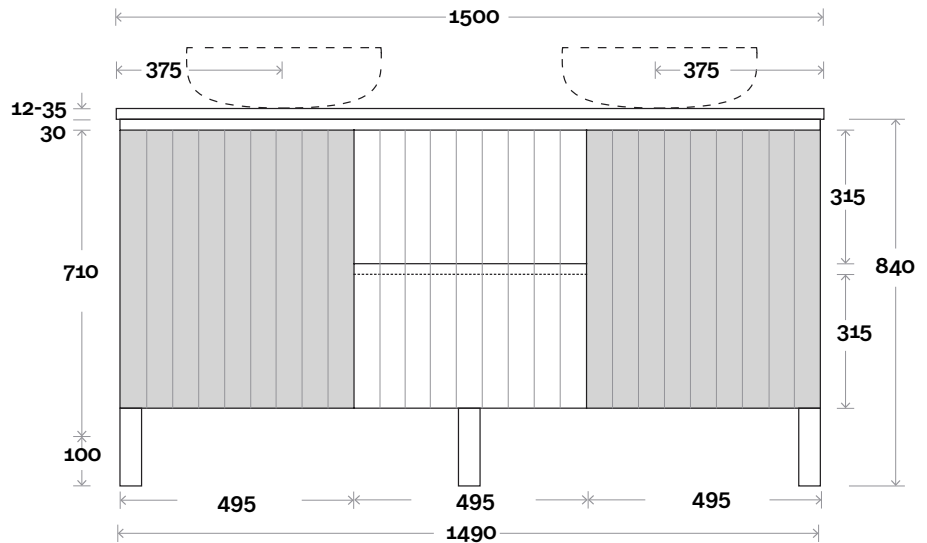

Silestone: 20mm

Dekton: 12mm

Symphony: 20mm

Timber: 30-35mm

(Above counter only)

Note:

- Stone & Timber waste centre: 750mm std (may vary depending on basin)
- Available in Left and Right hand Drawers

Profile

Dekton: 12mm

Symphony: 20mm

Timber: 30-35mm

(Above counter only)

Note:

- Stone & Timber waste centre: 375mm std (may vary depending on basin)
- Available in Left and Right hand Drawers

Profile Configuration

Symphony: 20mm

Timber: 30-35mm

(Above counter only)

Note:

- Stone & Timber waste centre: 375mm std (may vary depending on basin)
- Centre Drawers

Plumbing allowance

Profile

Configuration

Kick

Legs

Wall Mount

Fingal

Fingal 11 1800mm centre basin

Top Thickness

Silestone: 20mm

Dekton: 12mm