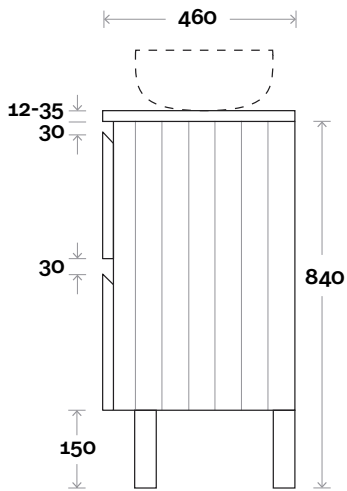

- Casa Ceramic top: 20mm
- Silestone: 20mm
- Dekton: 12mm
- Symphony: 20mm
- Timber: 30-35mm
(Above counter only)

Note:

- Stone & Timber waste centre: 300mm Std (may vary depending on basin)
- Casa waste centre: 340mm std
- Available in Left and Right hand Drawers

Profile

Configuration

Kick

Legs

Wall Mount

Fingal

Fingal 5 1200mm centre basin

Top Thickness
 Casa Ceramic top: 20mm
 Silestone: 20mm
 Dekton: 12mm
 Symphony: 20mm
 Timber: 30-35mm
 (Above counter only)

- Note:**
- Stone & Timber waste centre: 600mm Std (may vary depending on basin)
 - Casa waste centre: 600mm std
 - Available in Left and Right hand Drawers

Plumbing allowance

Profile Configuration

Kick

Legs

Wall Mount

Fingal

Fingal 6 1200mm off centre basin

Top Thickness

Silestone: 20mm

Dekton: 12mm

Symphony: 20mm

Timber: 30-35mm