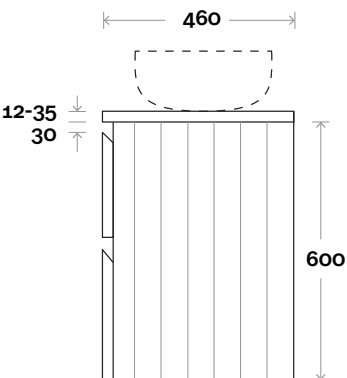

- Casa Ceramic top: 20mm
- Silestone: 20mm
- Dekton: 12mm
- Symphony: 20mm
- Timber: 30-35mm
(Above counter only)

Note:

- Stone & Timber waste centre: 300mm Std (may vary depending on basin)
- Casa waste centre: 340mm std
- Available in Left and Right hand Drawers

Profile

Configuration

Kick

Legs

Wall Mount

Fingal

Fingal 5 1200mm centre basin

Top Thickness
 Casa Ceramic top: 20mm
 Silestone: 20mm
 Dekton: 12mm
 Symphony: 20mm
 Timber: 30-35mm
 (Above counter only)

- Note:**
- Stone & Timber waste centre: 600mm Std (may vary depending on basin)
 - Casa waste centre: 600mm std
 - Available in Left and Right hand Drawers

Plumbing allowance

Profile Configuration

Kick

Legs

Wall Mount

Fingal

Fingal 6 1200mm off centre basin

Top Thickness

Silestone: 20mm

Dekton: 12mm

Symphony: 20mm

Timber: 30-35mm