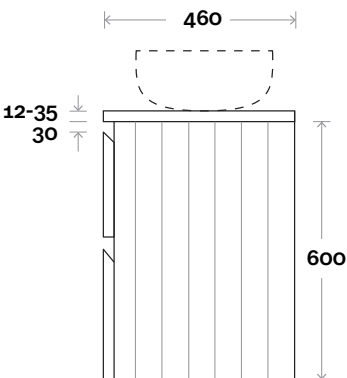

Top Thickness
 Casa Ceramic top: 20mm
 Silestone: 20mm
 Dekton: 12mm
 Symphony: 20mm
 Timber: 30-35mm
 (Above counter only)

- Note:**
- Stone & Timber waste centre: 375mm std (may vary depending on basin)
 - Casa waste centre: 375mm std
 - Available in Left and Right hand Drawers

Plumbing allowance

Profile Configuration

Kick

Legs

Wall Mount

Fingal

Fingal 3 900mm centre basin

Top Thickness

- Casa Ceramic top: 20mm
- Silestone: 20mm
- Dekton: 12mm
- Symphony: 20mm
- Timber: 30-35mm
(Above counter only)

Note:

- Stone & Timber waste centre: 450mm Std (may vary depending on basin)
- Casa waste centre: 450mm std
- Available in Left and Right hand Drawers

- Casa Ceramic top: 20mm
- Silestone: 20mm
- Dekton: 12mm
- Symphony: 20mm
- Timber: 30-35mm
(Above counter only)

Note:

- Stone & Timber waste centre: 300mm Std (may vary depending on basin)
- Casa waste centre: 340mm std
- Available in Left and Right hand Drawers