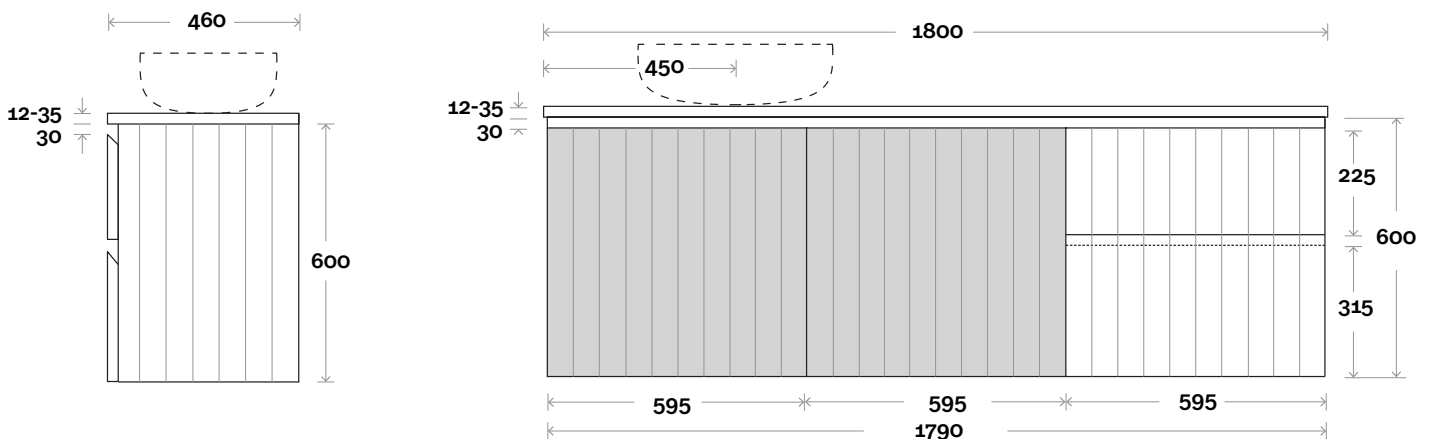

(Above counter only)

Note:

- Stone & Timber waste centre: 450mm Std (may vary depending on basin)
- Available in Left and Right hand Drawers

Profile Configuration

Kick

Legs

Wall Mount

Fingal