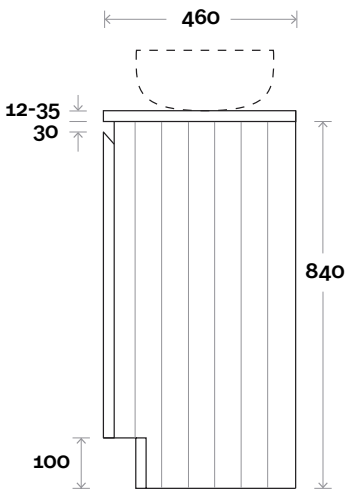

Silestone: 20mm

Dekton: 12mm

Symphony: 20mm

Timber: 30-35mm

(Above counter only)

Note:

- Stone & Timber waste centre: 750mm std (may vary depending on basin)
- Available in Left and Right hand Drawers

Profile

Dekton: 12mm

Symphony: 20mm

Timber: 30-35mm

(Above counter only)

Note:

- Stone & Timber waste centre: 375mm std (may vary depending on basin)
- Available in Left and Right hand Drawers

Profile Configuration

Symphony: 20mm

Timber: 30-35mm

(Above counter only)

Note:

- Stone & Timber waste centre: 375mm std (may vary depending on basin)
- Centre Drawers

Plumbing allowance

Profile

Configuration

Kick

Legs

Wall Mount

Fingal

Fingal 11 1800mm centre basin

Top Thickness

Silestone: 20mm

Dekton: 12mm