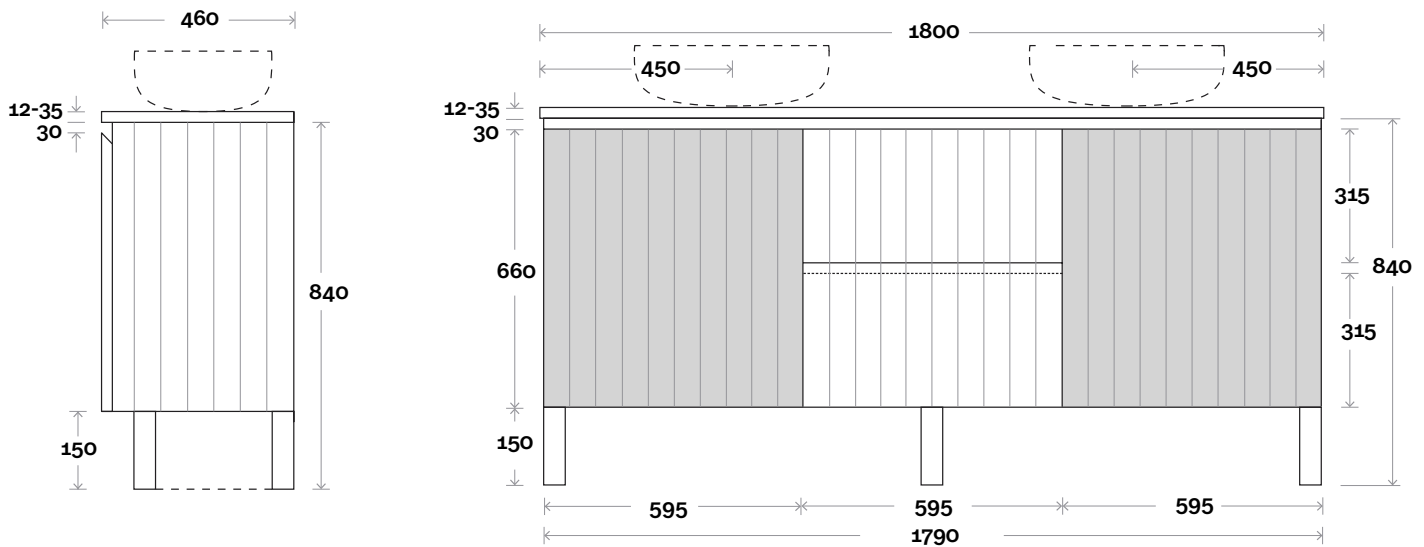

- Stone & Timber waste centre: 450mm Std (may vary depending on basin)
- Centre Drawers

Profile Configuration

Kick

Legs

Wall Mount