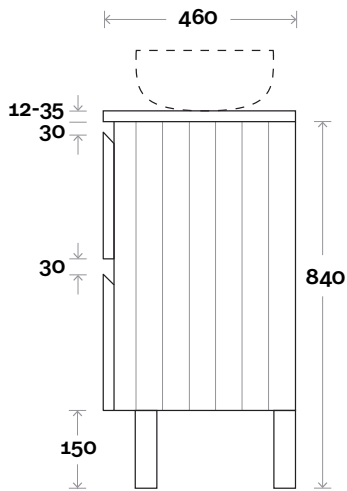

Fingal

Fingal 3 900mm centre basin

Top Thickness

- Casa Ceramic top: 20mm
- Silestone: 20mm
- Dekton: 12mm
- Symphony: 20mm
- Timber: 30-35mm
  (Above counter only)

Note:

- Stone & Timber waste centre: 450mm Std (may vary depending on basin)
- Casa waste centre: 450mm std
- Available in Left and Right hand Drawers

Plumbing allowance

Profile Configuration

Kick

Legs

Wall Mount