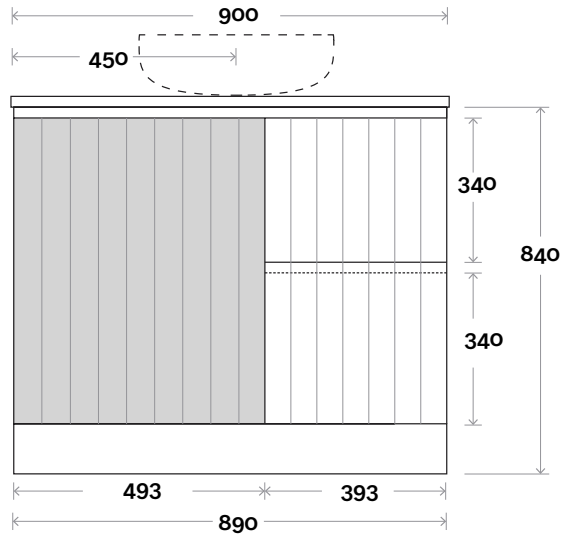

Top Thickness
 Casa Ceramic top: 20mm
 Silestone: 20mm
 Dekton: 12mm
 Symphony: 20mm
 Timber: 30-35mm
 (Above counter only)

- Note:**
- Stone & Timber waste centre: 375mm std (may vary depending on basin)
 - Casa waste centre: 375mm std
 - Available in Left and Right hand Drawers

- Casa Ceramic top: 20mm
- Silestone: 20mm
- Dekton: 12mm
- Symphony: 20mm
- Timber: 30-35mm
(Above counter only)

Note:

- Stone & Timber waste centre: 450mm Std (may vary depending on basin)
- Casa waste centre: 450mm std
- Available in Left and Right hand Drawers

Plumbing allowance

Profile Configuration

Kick

Legs

Wall Mount

Fingal

Fingal 4 900mm off centre basin

Top Thickness

- Casa Ceramic top: 20mm
- Silestone: 20mm
- Dekton: 12mm
- Symphony: 20mm
- Timber: 30-35mm
(Above counter only)

Note:

- Stone & Timber waste centre: 300mm Std (may vary depending on basin)
- Casa waste centre: 340mm std
- Available in Left and Right hand Drawers