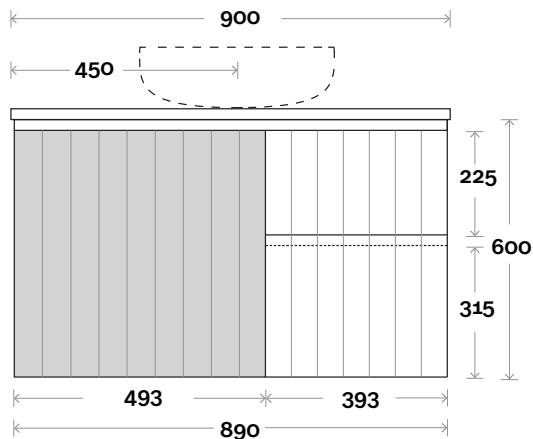

Top Thickness
 Casa Ceramic top: 20mm
 Silestone: 20mm
 Dekton: 12mm
 Symphony: 20mm
 Timber: 30-35mm
 (Above counter only)

- Note:**
- Stone & Timber waste centre: 375mm std (may vary depending on basin)
 - Casa waste centre: 375mm std
 - Available in Left and Right hand Drawers

- Casa Ceramic top: 20mm
- Silestone: 20mm
- Dekton: 12mm
- Symphony: 20mm
- Timber: 30-35mm
(Above counter only)

Note:

- Stone & Timber waste centre: 450mm Std (may vary depending on basin)
- Casa waste centre: 450mm std
- Available in Left and Right hand Drawers

Plumbing allowance

Profile Configuration

Kick

Legs

Wall Mount

Fingal

Fingal 4 900mm off centre basin

Top Thickness

- Casa Ceramic top: 20mm
- Silestone: 20mm
- Dekton: 12mm
- Symphony: 20mm
- Timber: 30-35mm
(Above counter only)

Note:

- Stone & Timber waste centre: 300mm Std (may vary depending on basin)
- Casa waste centre: 340mm std
- Available in Left and Right hand Drawers