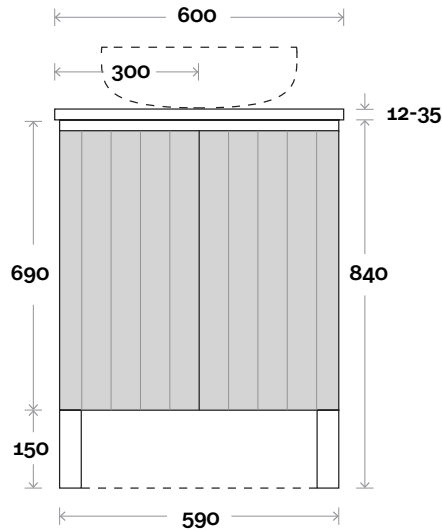

Fingal

Fingal 1 600mm centre basin

Top Thickness
 Casa Ceramic top: 20mm
 Silestone: 20mm
 Dekton: 12mm
 Symphony: 20mm
 Timber: 30-35mm
 (Above counter only)

Note:
 • Stone & Timber waste centre: 300mm Std (may vary depending on basin)
 • Casa waste centre: 300mm std

 **Plumbing allowance**

Profile

Configuration

Kick

Legs

Wall Mount

Fingal

Fingal 2 750mm centre basin

Top Thickness
 Casa Ceramic top: 20mm
 Silestone: 20mm
 Dekton: 12mm
 Symphony: 20mm
 Timber: 30-35mm
 (Above counter only)

- Note:**
- Stone & Timber waste centre: 375mm std (may vary depending on basin)
 - Casa waste centre: 375mm std
 - Available in Left and Right hand Drawers

- Casa Ceramic top: 20mm
- Silestone: 20mm
- Dekton: 12mm
- Symphony: 20mm
- Timber: 30-35mm
(Above counter only)

Note:

- Stone & Timber waste centre: 450mm Std (may vary depending on basin)
- Casa waste centre: 450mm std
- Available in Left and Right hand Drawers