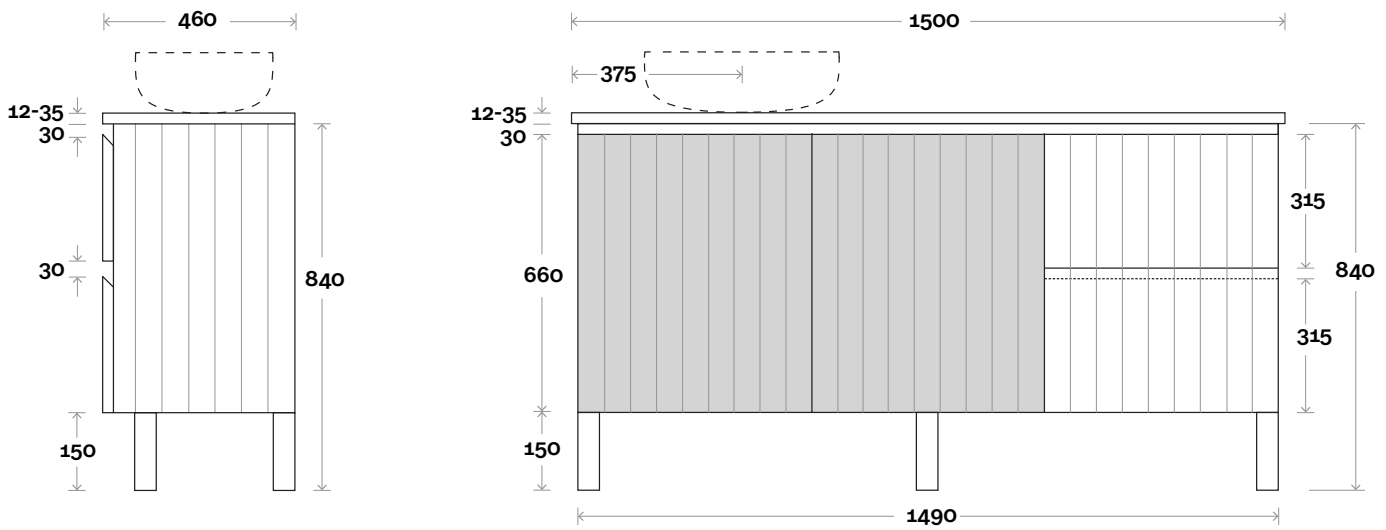

Legs

Wall Mount