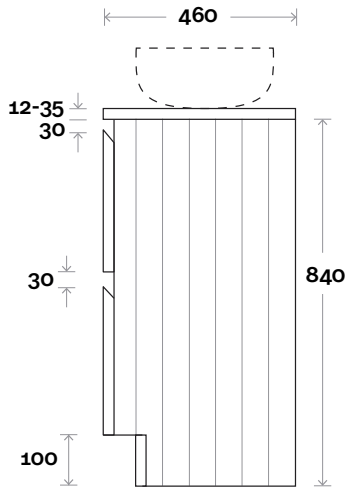

- Casa Ceramic top: 20mm
- Silestone: 20mm
- Dekton: 12mm
- Symphony: 20mm
- Timber: 30-35mm
(Above counter only)

Note:

- Stone & Timber waste centre: 450mm Std (may vary depending on basin)
- Casa waste centre: 450mm std
- Available in Left and Right hand Drawers

- Casa Ceramic top: 20mm
- Silestone: 20mm
- Dekton: 12mm
- Symphony: 20mm
- Timber: 30-35mm
(Above counter only)

Note:

- Stone & Timber waste centre: 300mm Std (may vary depending on basin)
- Casa waste centre: 340mm std
- Available in Left and Right hand Drawers

Profile

Configuration

Kick

Legs

Wall Mount

Fingal

Fingal 5 1200mm centre basin

Top Thickness
 Casa Ceramic top: 20mm
 Silestone: 20mm
 Dekton: 12mm
 Symphony: 20mm
 Timber: 30-35mm
 (Above counter only)

- Note:**
- Stone & Timber waste centre: 600mm Std (may vary depending on basin)
 - Casa waste centre: 600mm std
 - Available in Left and Right hand Drawers

Plumbing allowance

Profile Configuration

Kick

Legs