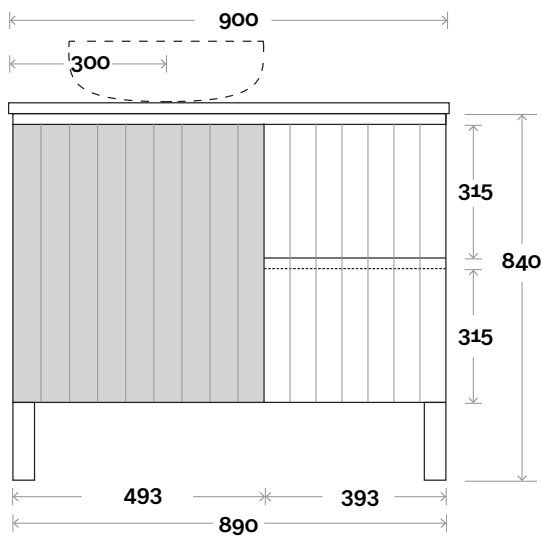

Top Thickness
 Casa Ceramic top: 20mm
 Silestone: 20mm
 Dekton: 12mm
 Symphony: 20mm
 Timber: 30-35mm
 (Above counter only)

- Note:**
- Stone & Timber waste centre: 375mm std (may vary depending on basin)
 - Casa waste centre: 375mm std
 - Available in Left and Right hand Drawers

- Casa Ceramic top: 20mm
- Silestone: 20mm
- Dekton: 12mm
- Symphony: 20mm
- Timber: 30-35mm
(Above counter only)

Note:

- Stone & Timber waste centre: 450mm Std (may vary depending on basin)
- Casa waste centre: 450mm std
- Available in Left and Right hand Drawers

- Casa Ceramic top: 20mm
- Silestone: 20mm
- Dekton: 12mm
- Symphony: 20mm
- Timber: 30-35mm
(Above counter only)

Note:

- Stone & Timber waste centre: 300mm Std (may vary depending on basin)
- Casa waste centre: 340mm std
- Available in Left and Right hand Drawers

Profile

Configuration

Kick

Legs

Wall Mount

Fingal

Fingal 5 1200mm centre basin

Top Thickness
 Casa Ceramic top: 20mm
 Silestone: 20mm
 Dekton: 12mm
 Symphony: 20mm
 Timber: 30-35mm
 (Above counter only)