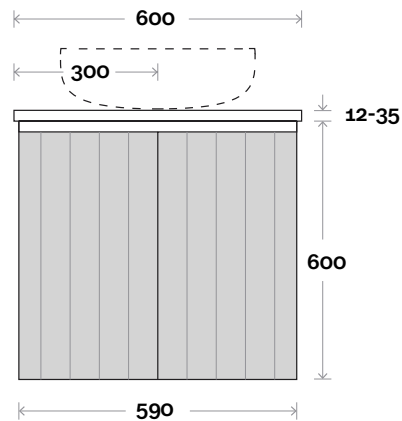

Fingal

Fingal 1 600mm centre basin

Top Thickness
 Casa Ceramic top: 20mm
 Silestone: 20mm
 Dekton: 12mm
 Symphony: 20mm
 Timber: 30-35mm
 (Above counter only)

Note:
 • Stone & Timber waste centre: 300mm Std (may vary depending on basin)
 • Casa waste centre: 300mm std

 **Plumbing allowance**

Profile

Configuration

Kick

Legs

Wall Mount

Fingal

Fingal 2 750mm centre basin

Top Thickness
 Casa Ceramic top: 20mm
 Silestone: 20mm
 Dekton: 12mm
 Symphony: 20mm
 Timber: 30-35mm
 (Above counter only)

- Note:**
- Stone & Timber waste centre: 375mm std (may vary depending on basin)
 - Casa waste centre: 375mm std
 - Available in Left and Right hand Drawers

- Casa Ceramic top: 20mm
- Silestone: 20mm
- Dekton: 12mm
- Symphony: 20mm
- Timber: 30-35mm
(Above counter only)

Note:

- Stone & Timber waste centre: 450mm Std (may vary depending on basin)
- Casa waste centre: 450mm std
- Available in Left and Right hand Drawers