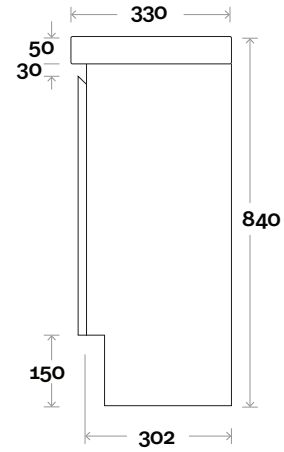

Fingal Compact

Top Thickness
Cadiz Maxi ceramic top: 50mm

Note:
• One tap hole only at 12 O'clock

Fingal Compact 2 750mm double door

Profile

Kick