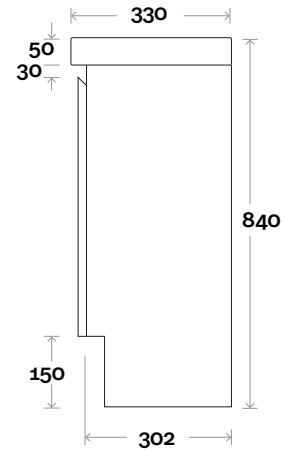

# Fingal Compact

**Top Thickness**  
Cadiz ceramic top: 50mm

**Note:**  
• One tap hole only at 12 O'clock

Fingal Compact 1 430mm single door

## Legs

# Fingal Compact

**Top Thickness**  
Cadiz Maxi ceramic top: 50mm

**Note:**  
• One tap hole only at 12 O'clock

Fingal Compact 2 750mm double door