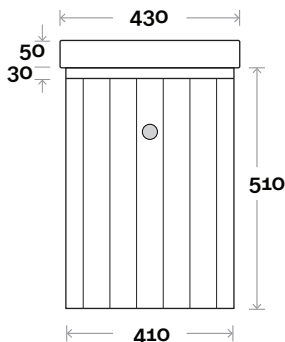

# Fingal Compact

**Top Thickness**  
Cadiz ceramic top: 50mm

**Note:**  
• One tap hole only at 12 O'clock

Fingal Compact 1 430mm single door

## Legs

# Fingal Compact

**Top Thickness**  
Cadiz Maxi ceramic top: 50mm

**Note:**  
• One tap hole only at 12 O'clock

Fingal Compact 2 750mm double door