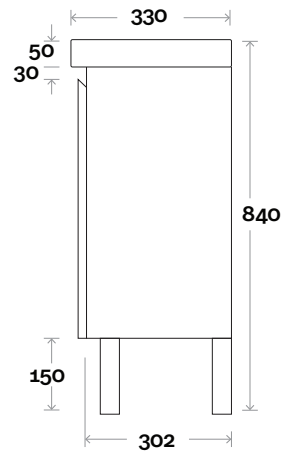

Fingal Compact

Top Thickness
Cadiz Maxi ceramic top: 50mm

Note:
• One tap hole only at 12 O'clock

Fingal Compact 2 750mm double door

Profile

Kick

Legs

Wallmount