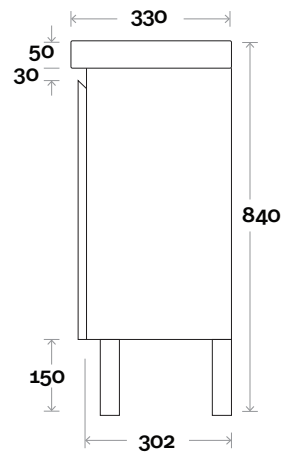

# Fingal Compact

**Top Thickness**  
Cadiz ceramic top: 50mm

**Note:**  
• One tap hole only at 12 O'clock

Fingal Compact 1 430mm single door

## Legs

# Fingal Compact

**Top Thickness**  
Cadiz Maxi ceramic top: 50mm

**Note:**  
• One tap hole only at 12 O'clock

Fingal Compact 2 750mm double door