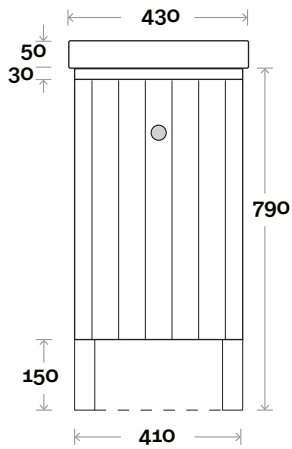

# Fingal Compact

**Top Thickness**  
Cadiz ceramic top: 50mm

**Note:**  
• One tap hole only at 12 O'clock

Fingal Compact 1 430mm single door

## Legs

# Fingal Compact

**Top Thickness**  
Cadiz Maxi ceramic top: 50mm

**Note:**  
• One tap hole only at 12 O'clock

Fingal Compact 2 750mm double door