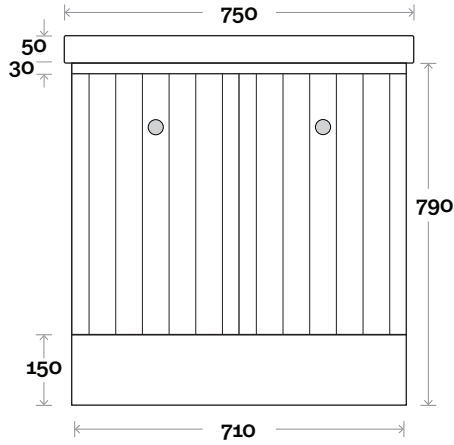

Fingal Compact

Top Thickness
Cadiz Maxi ceramic top: 50mm

Note:
• One tap hole only at 12 O'clock

Fingal Compact 2 750mm double door

Profile

Kick