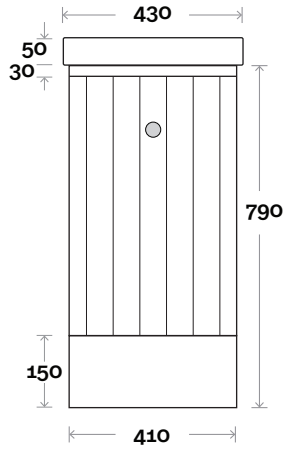

# Fingal Compact

**Top Thickness**  
Cadiz ceramic top: 50mm

**Note:**  
• One tap hole only at 12 O'clock

Fingal Compact 1 430mm single door

## Legs

# Fingal Compact

**Top Thickness**  
Cadiz Maxi ceramic top: 50mm

**Note:**  
• One tap hole only at 12 O'clock

Fingal Compact 2 750mm double door