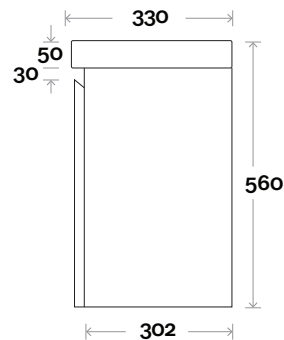

## Legs

# Fingal Compact

**Top Thickness**  
Cadiz Maxi ceramic top: 50mm

**Note:**  
• One tap hole only at 12 O'clock

Fingal Compact 2 750mm double door