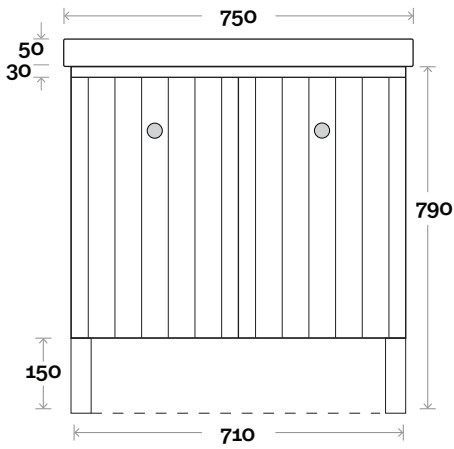

Fingal Compact

Top Thickness
Cadiz Maxi ceramic top: 50mm

Note:
• One tap hole only at 12 O'clock

Fingal Compact 2 750mm double door

Profile

Kick

Legs

Wallmount