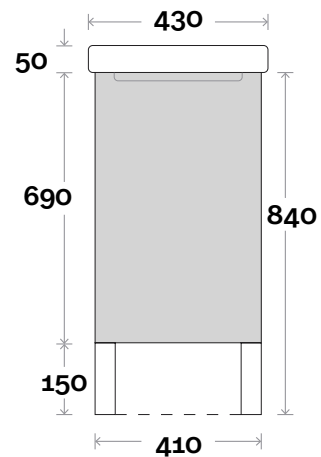

Corlette

Corlette 1 430mm single door

Top Thickness
Cadiz ceramic top: 50mm

Note:
• One tap hole only at 12 O'clock

■ Plumbing allowance

Kick

Profile

Configuration

Leg

Profile

Configuration

Wallmount

Profile

Configuration

Corlette

Corlette 2 750mm double door

Top Thickness
Cadiz Maxi ceramic top: 50mm

Note:
• One tap hole only at 12 O'clock

Kick

Profile

Configuration

Leg

Profile

Configuration