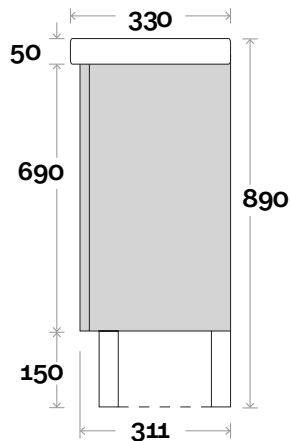

Corlette

Corlette 1 430mm single door

Top Thickness
Cadiz ceramic top: 50mm

Note:
• One tap hole only at 12 O'clock

■ Plumbing allowance

Kick

Profile

Configuration

Leg

Profile

Configuration

Wallmount

Profile

Configuration

Corlette

Corlette 2 750mm double door

Top Thickness
Cadiz Maxi ceramic top: 50mm

Note:
• One tap hole only at 12 O'clock

Kick

Profile

Configuration

Leg

Profile

Configuration