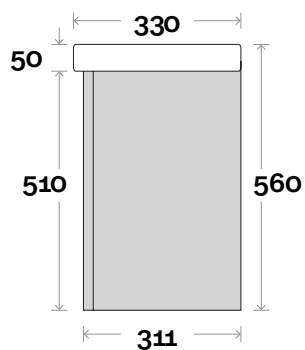

Corlette

Corlette 1 430mm single door

Top Thickness
Cadiz ceramic top: 50mm

Note:
• One tap hole only at 12 O'clock

■ Plumbing allowance

Kick

Profile

Configuration

Leg

Profile

Configuration

Wallmount

Profile

Configuration

Corlette

Corlette 2 750mm double door

Top Thickness
Cadiz Maxi ceramic top: 50mm

Note:
• One tap hole only at 12 O'clock

Kick

Profile

Configuration

Leg

Profile

Configuration