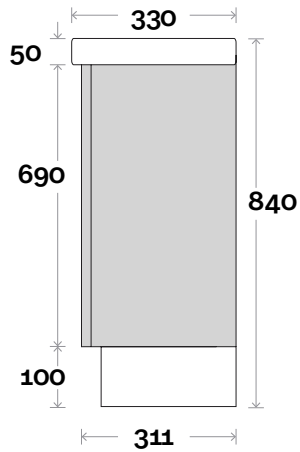

Corlette

Corlette 1 430mm single door

Top Thickness
Cadiz ceramic top: 50mm

Note:
• One tap hole only at 12 O'clock

■ Plumbing allowance

Kick

Profile

Configuration

Leg

Profile

Configuration

Wallmount

Profile

Configuration

Corlette

Corlette 2 750mm double door

Top Thickness
Cadiz Maxi ceramic top: 50mm

Note:
• One tap hole only at 12 O'clock

Kick

Profile

Configuration

Leg

Profile

Configuration