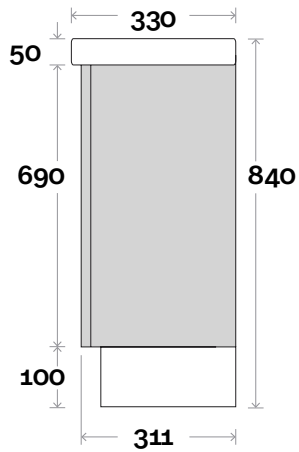

Corlette

Corlette 1 430mm single door

Top Thickness
Cadiz ceramic top: 50mm

Note:
• One tap hole only at 12 O'clock

■ Plumbing allowance

Kick

Profile

Configuration

Leg

Profile

Configuration

Wallmount

Profile

Configuration

Corlette

Corlette 2 750mm double door

Top Thickness
Cadiz Maxi ceramic top: 50mm

Note:
• One tap hole only at 12 O'clock

Kick

Profile

Configuration

Leg

Profile

Configuration