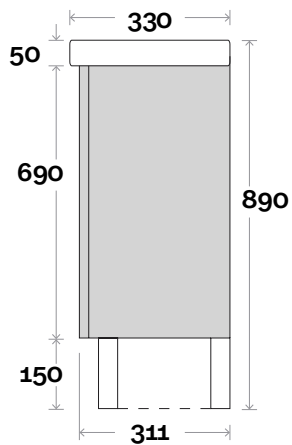

Corlette

Corlette 1 430mm single door

Top Thickness
Cadiz ceramic top: 50mm

Note:
• One tap hole only at 12 O'clock

■ Plumbing allowance

Kick

Profile

Configuration

Leg

Profile

Configuration

Wallmount

Profile

Configuration

Corlette

Corlette 2 750mm double door

Top Thickness
Cadiz Maxi ceramic top: 50mm

Note:
• One tap hole only at 12 O'clock

Kick

Profile

Configuration

Leg

Profile

Configuration