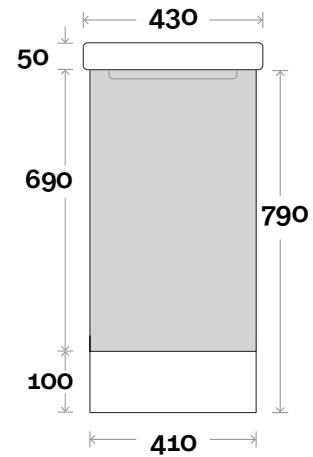

Corlette

Corlette 1 430mm single door

Top Thickness
Cadiz ceramic top: 50mm

Note:
• One tap hole only at 12 O'clock

■ Plumbing allowance

Kick

Profile

Configuration

Leg

Profile

Configuration

Wallmount

Profile

Configuration

Corlette

Corlette 2 750mm double door

Top Thickness
Cadiz Maxi ceramic top: 50mm

Note:
• One tap hole only at 12 O'clock

Kick

Profile

Configuration

Leg

Profile

Configuration