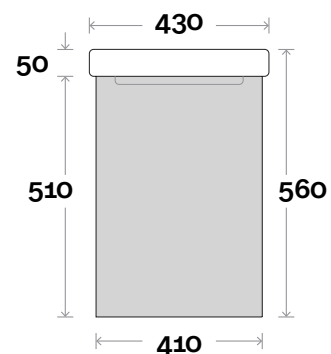

Corlette

Corlette 1 430mm single door

Top Thickness
Cadiz ceramic top: 50mm

Note:
• One tap hole only at 12 O'clock

■ Plumbing allowance

Kick

Profile

Configuration

Leg

Profile

Configuration

Wallmount

Profile

Configuration

Corlette

Corlette 2 750mm double door

Top Thickness
Cadiz Maxi ceramic top: 50mm

Note:
• One tap hole only at 12 O'clock

Kick

Profile

Configuration

Leg

Profile

Configuration