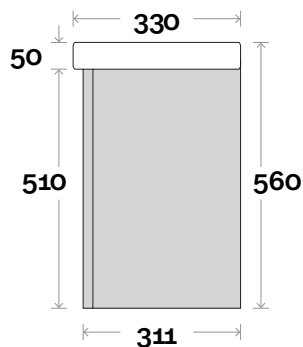

Wallmount

Profile