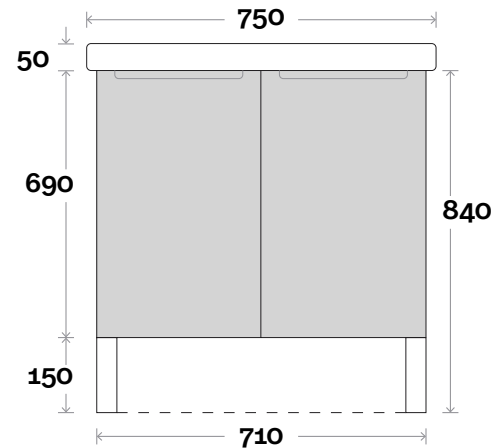

Corlette

Corlette 1 430mm single door

Top Thickness
Cadiz ceramic top: 50mm

Note:
• One tap hole only at 12 O'clock

■ Plumbing allowance

Kick

Profile

Configuration

Leg

Profile

Configuration

Wallmount

Profile

Configuration

Corlette

Corlette 2 750mm double door

Top Thickness
Cadiz Maxi ceramic top: 50mm

Note:
• One tap hole only at 12 O'clock

Kick

Profile

Configuration

Leg

Profile

Configuration