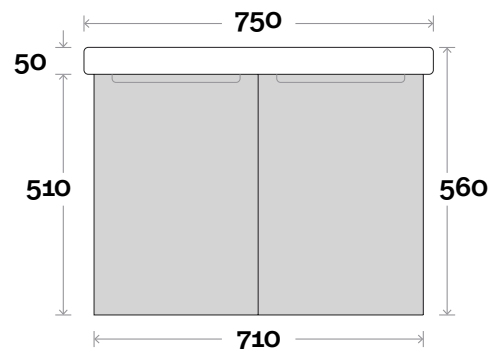

Configuration