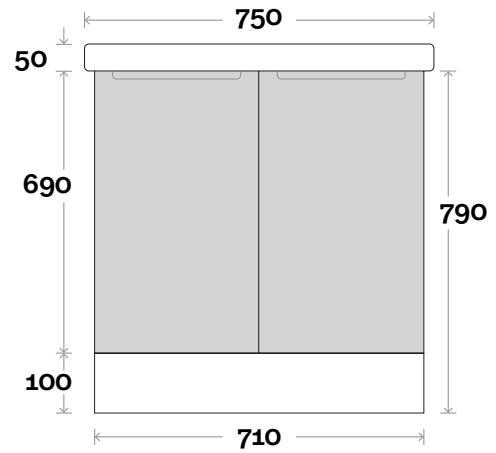

Leg

Profile

Configuration

Wallmount

Profile

Configuration

Corlette

Corlette 2 750mm double door

Top Thickness
Cadiz Maxi ceramic top: 50mm

Note:
• One tap hole only at 12 O'clock

Kick

Profile

Configuration

Leg

Profile

Configuration