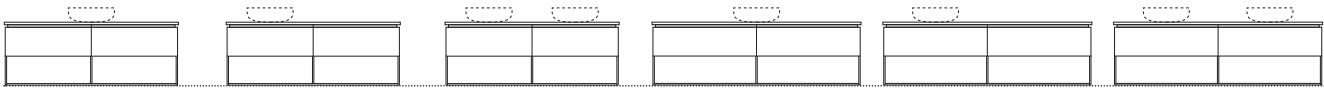

## 1 CONFIGURATIONS Standard features: soft close drawers

Wallmount height  
Kick height / Floor

- Shoal 1 600mm centre bowl
- Shoal 2 750mm centre bowl
- Shoal 3 900mm centre bowl
- Shoal 4 900mm off centre bowl
- Shoal 5 1200mm centre basin
- Shoal 6 1200mm off centre basin
- Shoal 7 1200mm double basin

Wallmount height  
Kick height / Floor

- Shoal 8 1500mm centre basin
- Shoal 9 1500mm off centre basin
- Shoal 10 1500mm double basin
- Shoal 11 1800mm centre basin
- Shoal 12 1800mm off centre basin
- Shoal 13 1800mm double basin