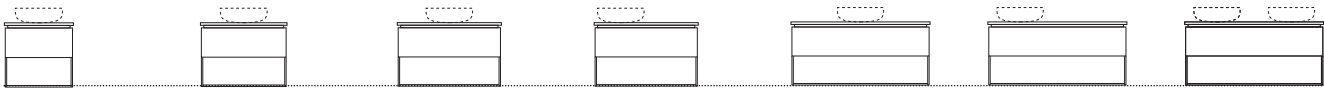

## 1 CONFIGURATIONS Standard features: soft close drawers

Wallmount height  
Kick height / Floor

- Shoal 1 600mm centre bowl
- Shoal 2 750mm centre bowl
- Shoal 3 900mm centre bowl
- Shoal 4 900mm off centre bowl
- Shoal 5 1200mm centre basin
- Shoal 6 1200mm off centre basin
- Shoal 7 1200mm double basin

Wallmount height  
Kick height / Floor

- Shoal 8 1500mm centre basin
- Shoal 9 1500mm off centre basin
- Shoal 10 1500mm double basin
- Shoal 11 1800mm centre basin
- Shoal 12 1800mm off centre basin
- Shoal 13 1800mm double basin