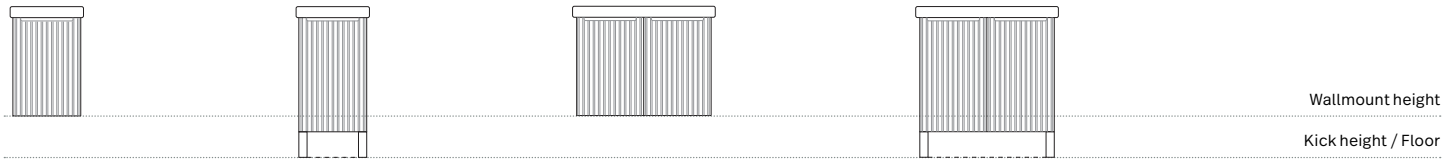

Wave Compact 1

W-430mm
D-330mm
H-560mm

Wave Compact 1

W-430mm
D-330mm
H-840mm

Wave Compact 2

W-750mm
D-330mm
H-560mm

Wave Compact 2

W-750mm
D-330mm
H-840mm