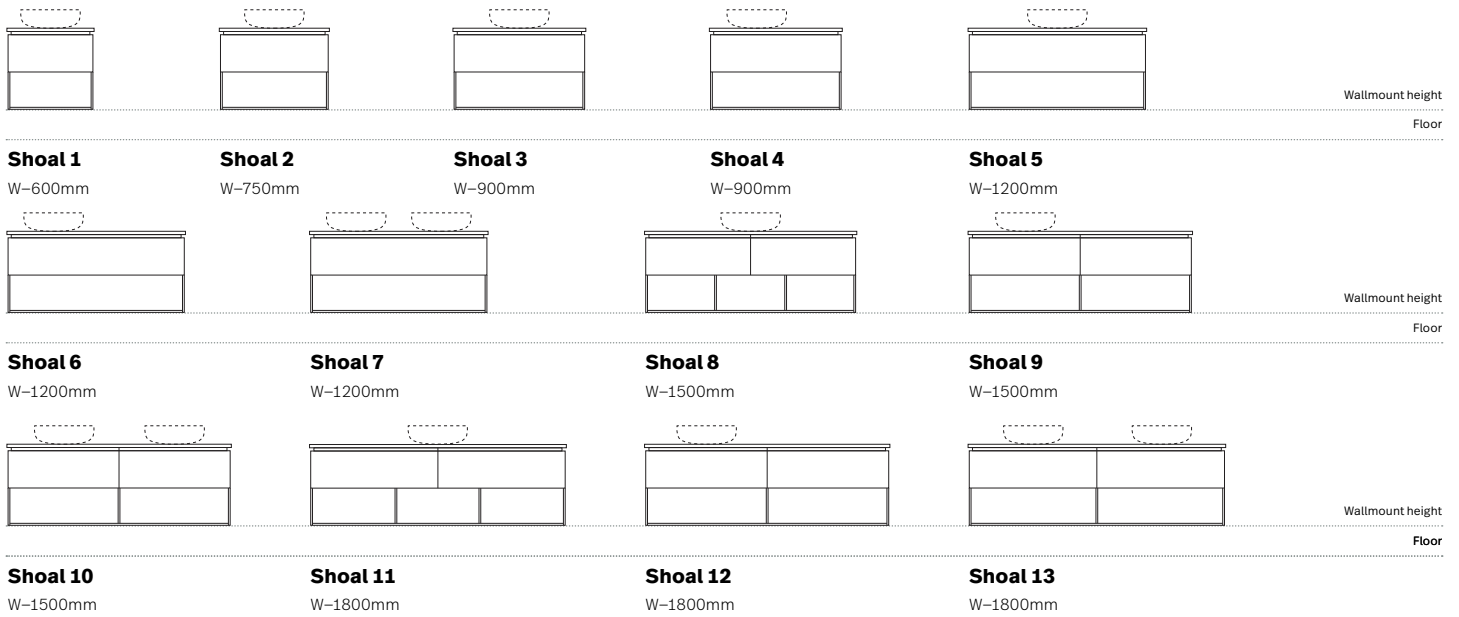

CONFIGURATIONS

Depth: 460mm | Height: 510mm

PRICE LIST

		Moulded Top	Above Counter Basins included			Under Counter Quadra included		Optional extras
		Casa Ceramic Top	Symphony	Dekton	Timber	Symphony	Dekton	LED Strip (surcharge)
Shoal 1 600mm centre bowl	wallmount 1 drawer	$1,553	$1,726	$2,243	$2,589	$2,026	$2,743	$440 LED6012
		SH0160WCCC	SH0160WSAC	SH0160WCAC	SH0160WTIC	SH0160WSUC	SH0160WCUC	
Shoal 2 750mm centre bowl	wallmount 1 drawer	$1,665	$1,849	$2,404	$2,774	$2,149	$2,904	$440 LED6012
		SH0275WCCC	SH0275WSAC	SH0275WCAC	SH0275WTIC	SH0275WSUC	SH0275WCUC	
Shoal 3 900mm centre bowl	wallmount 1 drawer	$1,757	$1,952	$2,538	$2,928	$2,252	$3,038	$440 LED6012
		SH0390WCCC	SH0390WSAC	SH0390WCAC	SH0390WTIC	SH0390WSUC	SH0390WCUC	
Shoal 4 900mm off centre bowl	wallmount 1 drawer	-	$1,952	$2,538	$2,928	$2,252	$3,038	$440 LED6012
			SH0490WSAO	SH0490WCAO	SH0490WTIO	SH0490WSUO	SH0490WCUCO	
Shoal 5 1200mm centre bowl	wallmount 1 drawer	$2,182	$2,424	$3,152	$3,637	$2,724	$3,652	$440 LED6012
		SH0512WCCC	SH0512WSAC	SH0512WCAC	SH0512WTIC	SH0512WSUC	SH0512WCUC	
Shoal 6 1200mm off centre bowl	wallmount 1 drawer	-	$2,424	$3,152	$3,637	$2,724	$3,652	$440 LED6012
			SH0612WSAO	SH0612WCAO	SH0612WTIO	SH0612WSUO	SH0612WCUCO	
Shoal 7 1200mm double bowl	wallmount 1 drawer	-	$2,674	$3,477	$4,012	$3,274	$4,477	$440 LED6012
			SH0712WSAD	SH0712WCAD	SH0712WTID	SH0712WSUD	SH0712WCUD	
Shoal 8 1500mm centre bowl	wallmount 2 drawer	-	$3,201	$4,162	$4,802	$3,501	$4,662	$490 LED1518
			SH0815WSAC	SH0815WCAC	SH0815WTIC	SH0815WSUC	SH0815WCUC	
Shoal 9 1500mm off centre bowl	wallmount 2 drawer	-	$3,201	$4,162	$4,802	$3,501	$4,662	$490 LED1518
			SH0915WSAO	SH0915WCAO	SH0915WTIO	SH0915WSUO	SH0915WCUCO	
Shoal 10 1500mm double bowl	wallmount 2 drawer	-	$3,451	$4,487	$5,177	$4,051	$5,487	$490 LED1518
			SH1015WSAD	SH1015WCAD	SH1015WTID	SH1015WSUD	SH1015WCUD	
Shoal 11 1800mm centre bowl	wallmount 2 drawer	-	$3,619	$4,704	$5,428	$3,919	$5,204	$490 LED1518
			SH1118WSAC	SH1118WCAC	SH1118WTIC	SH1118WSUC	SH1118WCUC	
Shoal 12 1800mm off centre bowl	wallmount 2 drawer	-	$3,619	$4,704	$5,428	$3,919	$5,204	$490 LED1518
			SH1218WSAO	SH1218WCAO	SH1218WTIO	SH1218WSUO	SH1218WCUCO	
Shoal 13 1800mm double bowl	wallmount 2 drawer	-	$3,869	$5,029	$5,803	$4,469	$6,029	$490 LED1518
			SH1318WSAD	SH1318WCAD	SH1318WTID	SH1318WSUD	SH1318WCUD	

Disclaimer: All Marquis cabinets are individually made to order. Production commences within 24 hours of order placement. Cancellations or changes to orders after 24 hours will incur charges. Product subject to cancellation and alteration fees, for more information ask your retail outlet.