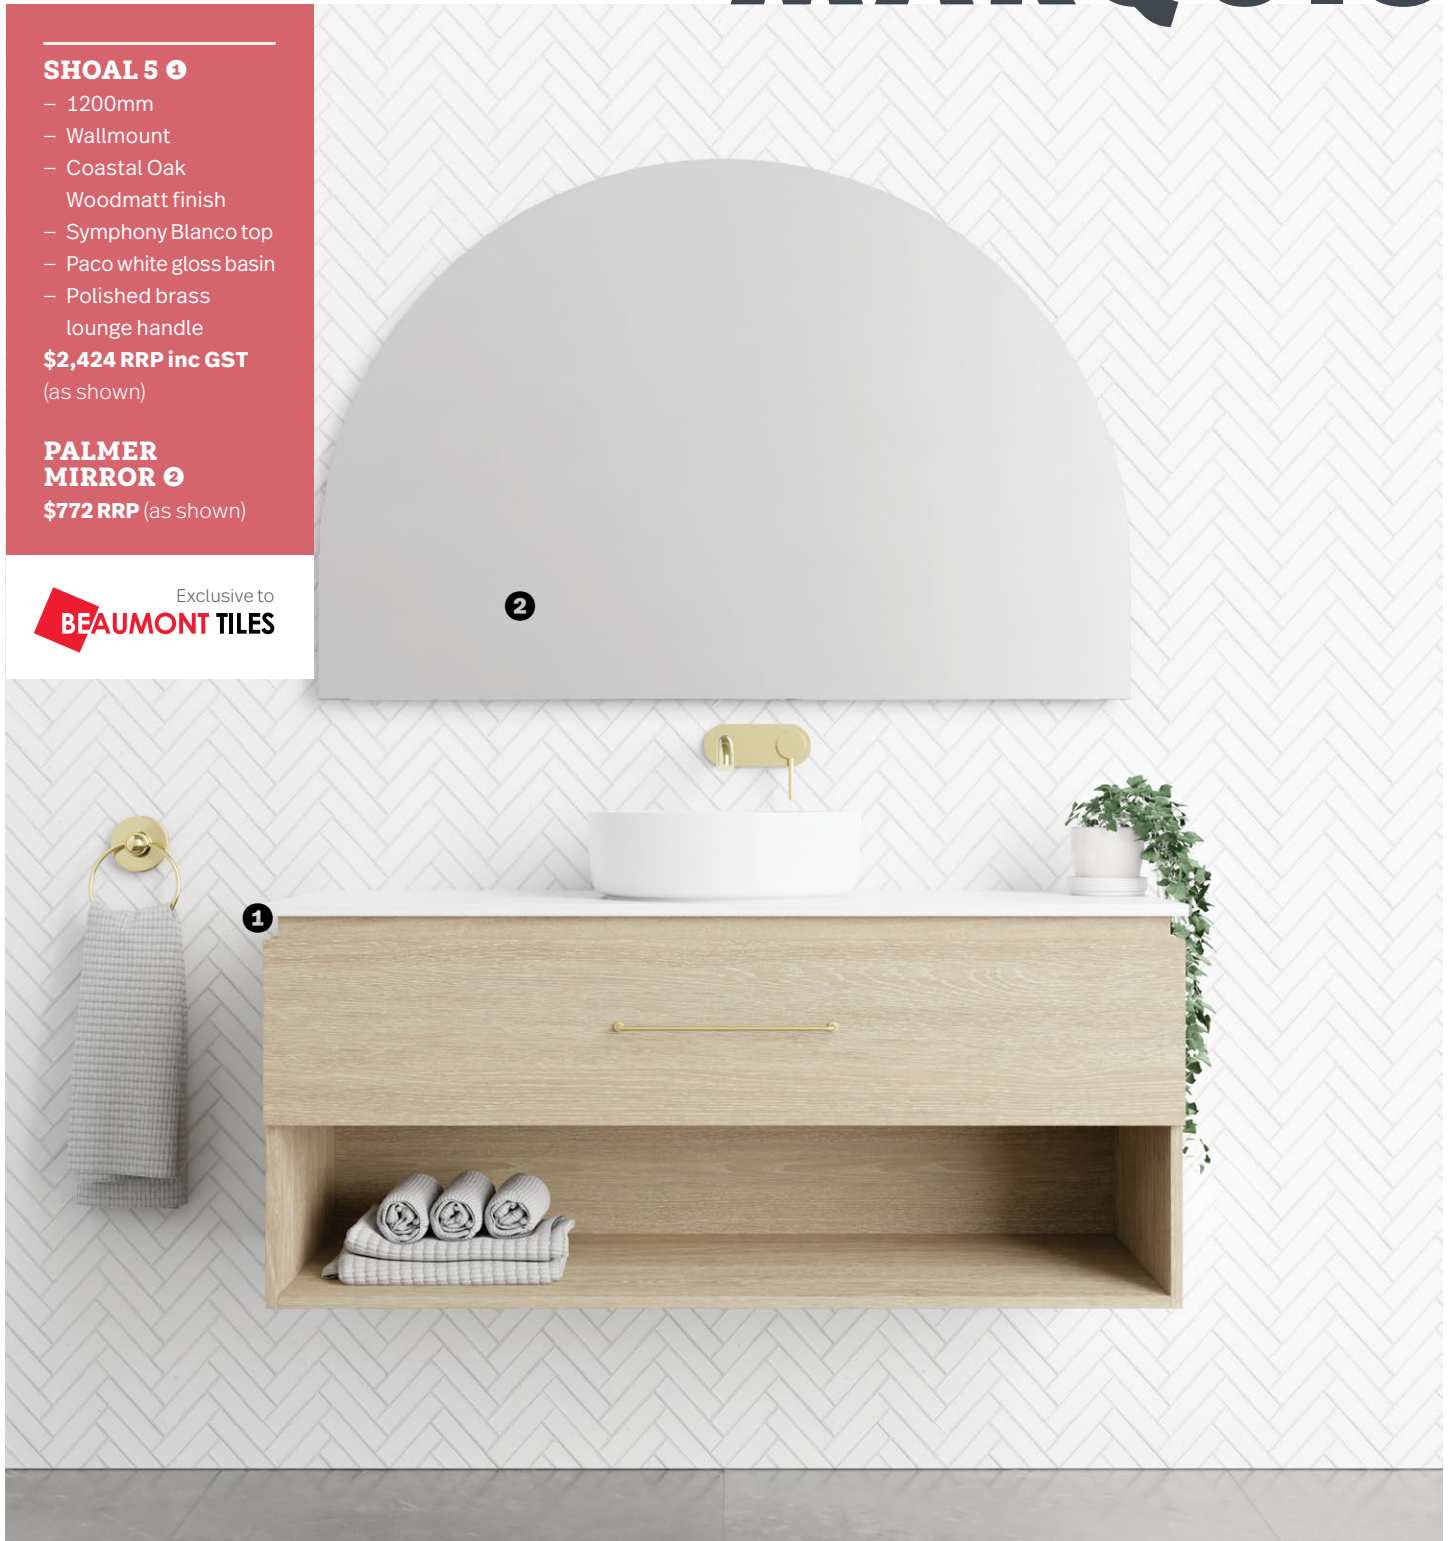

MARQUIS

SHOAL 5 ①

- 1200mm
- Wallmount
- Coastal Oak
- Woodmatt finish
- Symphony Blanco top
- Paco white gloss basin
- Polished brass lounge handle

\$2,424 RRP inc GST
(as shown)

PALMER MIRROR ②

\$772 RRP (as shown)

Exclusive to
BEAUMONT TILES

Shoal

The stylish Shoal boasts ample storage space and can be matched to the Broughton Shaver. For more information about the Shoal and all our other products, go to marquis.com.au