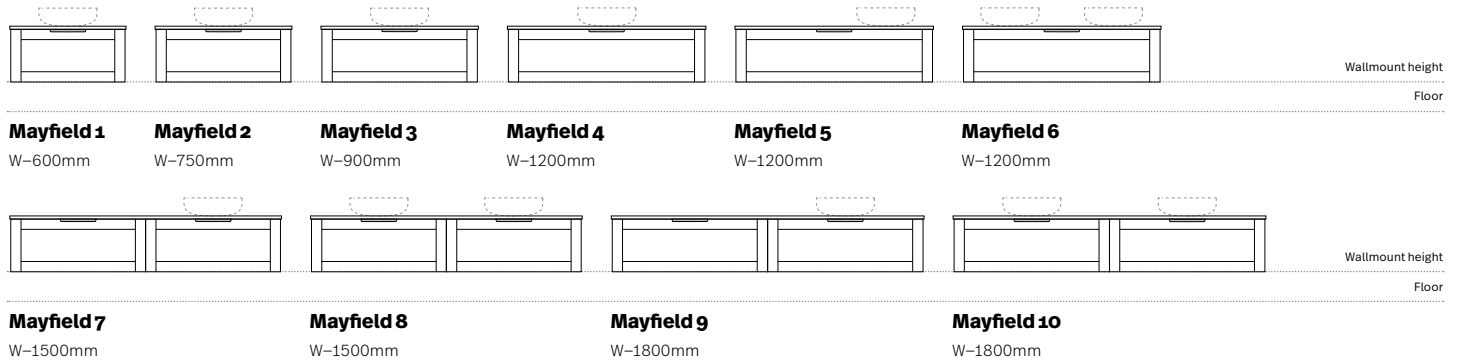

Boston Oak Woodmatt finish

CONFIGURATIONS

Depth: 460mm | Height: 350mm

PRICE LIST

		Above Counter Basins included	
		Symphony	Dekton
Mayfield 1 600mm centre bowl	wallmount - 1 drawer	\$1,529 MA0160WSAC	\$1,859 MA0160WCAC
Mayfield 2 750mm centre bowl	wallmount - 1 drawer	\$1,683 MA0275WSAC	\$2,035 MA0275WCAC
Mayfield 3 900mm centre bowl	wallmount - 1 drawer	\$1,745 MA0390WSAC	\$2,098 MA0390WCAC
Mayfield 4 1200mm centre bowl	wallmount - 1 drawer	\$1,983 MA0412WSAC	\$2,390 MA0412WCAC
Mayfield 5 1200mm off centre bowl	wallmount - 1 drawer	\$1,983 MA0512WSAO	\$2,390 MA0512WCAO
Mayfield 6 1200mm double bowl	wallmount - 1 drawer	\$2,209 MA0612WSAD	\$2,641 MA0612WCAD
Mayfield 7 1500mm off centre bowl	wallmount - 2 drawer	\$3,059 MA0715WSAO	\$3,617 MA0715WCAO
Mayfield 8 1500mm double bowl	wallmount - 2 drawer	\$3,211 MA0815WSAD	\$3,794 MA0815WCAD
Mayfield 9 1800mm off centre bowl	wallmount - 2 drawer	\$3,398 MA0918WSAO	\$3,998 MA0918WCAO
Mayfield 10 1800mm double bowl	wallmount - 2 drawer	\$3,567 MA1018WSAD	\$4,198 MA1018WCAD