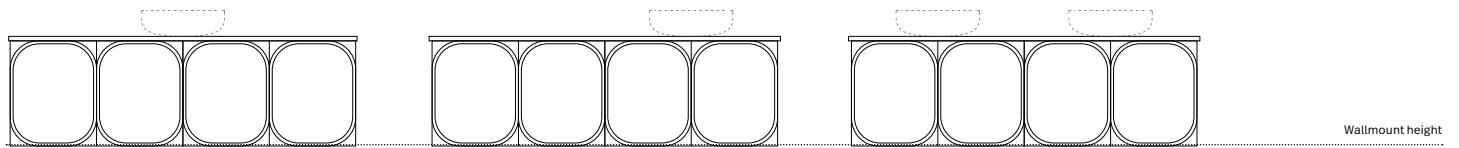

# CONFIGURATIONS

Depth: 460mm | Height: 510mm

**Iris 1** Length-600mm      **Iris 2** Length-750mm      **Iris 3** Length-900mm      **Iris 4** Length-900mm

**Iris 5** Length-1200mm      **Iris 6** Length-1200mm      **Iris 7** Length-1200mm

**Iris 8** Length-1500mm      **Iris 9** Length-1500mm      **Iris 10** Length-1500mm

PRICE LIST		Above Counter Basins included	
		Symphony	Dekton
<b>Iris 1</b> 600mm centre bowl	Wallmount - 2 door	\$1,621 IR0160WSAC	\$1,998 IR0160WCAC
<b>Iris 2</b> 750mm centre bowl	Wallmount - 2 door	\$1,784 IR0275WSAC	\$2,190 IR0275WCAC
<b>Iris 3</b> 900mm centre bowl	Wallmount - 3 door	\$1,849 IR0390WSAC	\$2,272 IR0390WCAC
<b>Iris 4</b> 900mm off centre bowl	Wallmount - 3 door	\$1,849 IR0412WSAO	\$2,272 IR0412WCAO
<b>Iris 5</b> 1200mm centre bowl	Wallmount - 3 door	\$2,207 IR0512WSAC	\$2,690 IR0512WCAC
<b>Iris 6</b> 1200mm off centre bowl	Wallmount - 3 door	\$2,207 IR0612WSAO	\$2,690 IR0612WCAO
<b>Iris 7</b> 1200mm double bowl	Wallmount - 3 door	\$2,506 IR0712WSAD	\$2,980 IR0712WCAD
<b>Iris 8</b> 1500mm centre bowl	Wallmount - 4 door	\$3,242 IR0815WSAC	\$3,898 IR0815WCAC
<b>Iris 9</b> 1500mm off centre bowl	Wallmount - 4 door	\$3,242 IR0915WSAO	\$3,898 IR0915WCAO
<b>Iris 10</b> 1500mm double bowl	Wallmount - 4 door	\$3,498 IR1015WSAD	\$4,090 IR1015WCAD