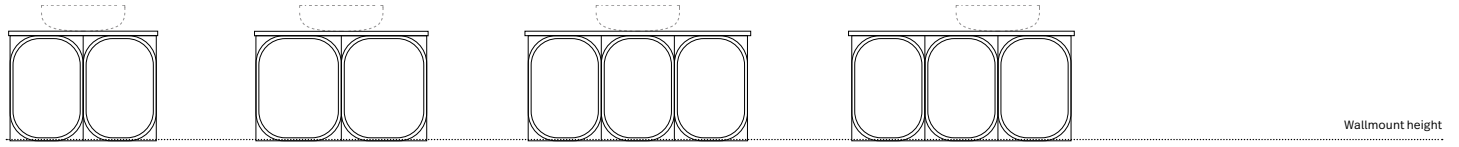

# CONFIGURATIONS

Depth: 460mm | Height: 510mm

**Iris 1** Length-600mm      **Iris 2** Length-750mm      **Iris 3** Length-900mm      **Iris 4** Length-900mm

**Iris 5** Length-1200mm      **Iris 6** Length-1200mm      **Iris 7** Length-1200mm