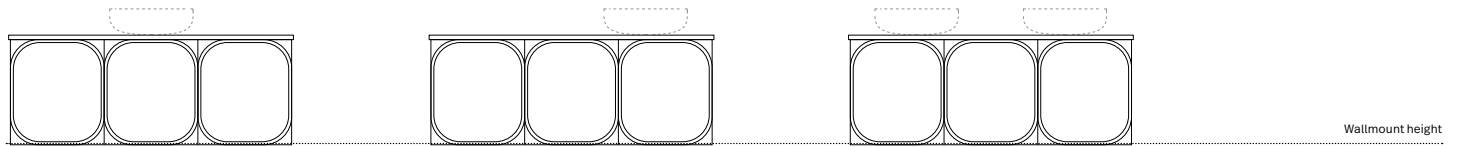

# CONFIGURATIONS

Depth: 460mm | Height: 510mm

**Iris 1** Length-600mm      **Iris 2** Length-750mm      **Iris 3** Length-900mm      **Iris 4** Length-900mm

**Iris 5** Length-1200mm      **Iris 6** Length-1200mm      **Iris 7** Length-1200mm

**Iris 8** Length-1500mm      **Iris 9** Length-1500mm      **Iris 10** Length-1500mm

PRICE LIST		Above Counter Basins included	
		Symphony	Dekton
<b>Iris 1</b> 600mm centre bowl	Wallmount - 2 door	\$1,621 IR0160WSAC	\$1,998 IR0160WCAC
<b>Iris 2</b> 750mm centre bowl	Wallmount - 2 door	\$1,784 IR0275WSAC	\$2,190 IR0275WCAC
<b>Iris 3</b> 900mm centre bowl	Wallmount - 3 door	\$1,849 IR0390WSAC	\$2,272 IR0390WCAC
<b>Iris 4</b> 900mm off centre bowl	Wallmount - 3 door	\$1,849 IR0412WSAO	\$2,272 IR0412WCAO
<b>Iris 5</b> 1200mm centre bowl	Wallmount - 3 door	\$2,207 IR0512WSAC	\$2,690 IR0512WCAC
<b>Iris 6</b> 1200mm off centre bowl	Wallmount - 3 door	\$2,207 IR0612WSAO	\$2,690 IR0612WCAO
<b>Iris 7</b> 1200mm double bowl	Wallmount - 3 door	\$2,506 IR0712WSAD	\$2,980 IR0712WCAD
<b>Iris 8</b> 1500mm centre bowl	Wallmount - 4 door	\$3,242 IR0815WSAC	\$3,898 IR0815WCAC
<b>Iris 9</b> 1500mm off centre bowl	Wallmount - 4 door	\$3,242 IR0915WSAO	\$3,898 IR0915WCAO
<b>Iris 10</b> 1500mm double bowl	Wallmount - 4 door	\$3,498 IR1015WSAD	\$4,090 IR1015WCAD