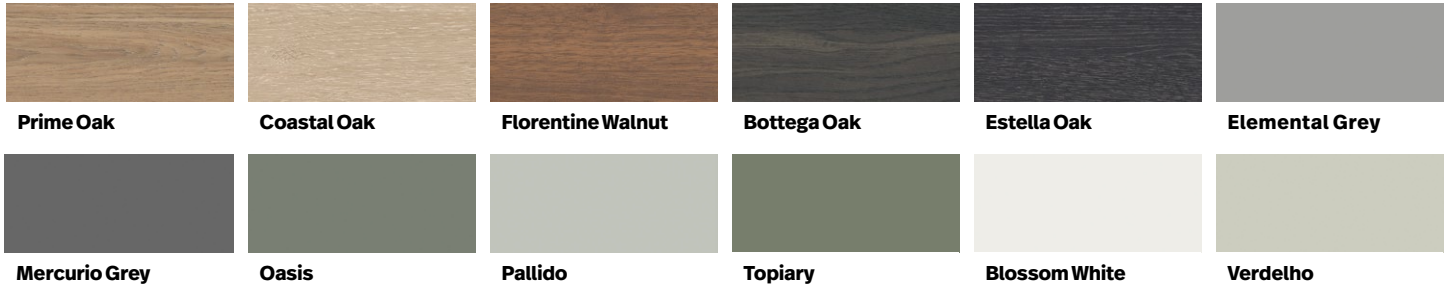

### BASIN OPTIONS

- Above counter basin only

### CABINET FINISH

- 12 thermolaminated finishes only (see next page)

# CABINET FINISHES

12 Thermolaminated Duragrain colours