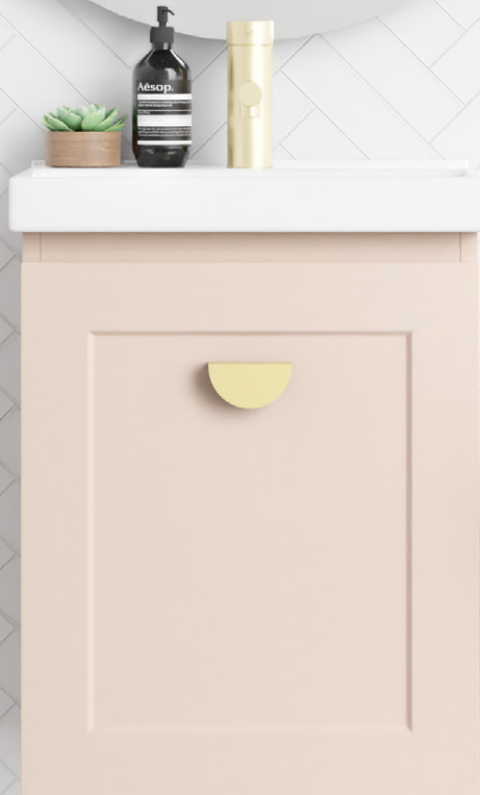

MARQUIS

FULLERTON COMPACT 1 ①

- 430mm
- Wallmount
- Dulux Treeless matte painted finish
- Cadiz Ceramic basin
- Brushed Brass Luna pull handle
- Brushed Brass overflow ring (\$20 RRP surcharge)

\$780 RRP inc GST
(as shown)

Note: Price includes Brushed Brass overflow ring surcharge and Dulux all colour surcharge

OVAL 1200 MIRROR ②

\$926 RRP (as shown)

Exclusive to
BEAUMONT TILES

②

①

Fullerton Compact

The Fullerton Compact range achieves elegance and style by featuring a modern Shaker front. For more information about the Fullerton Compact and all our other products, go to marquis.com.au

BASIN OPTIONS

- Cadiz ceramic basin
- Cadiz Maxi ceramic basin

CABINET FINISH

- White gloss or matte
- Dulux Flooded Gum matte
- Your choice of colour in Dulux 2 pack polyurethane paint. (surcharge applies)