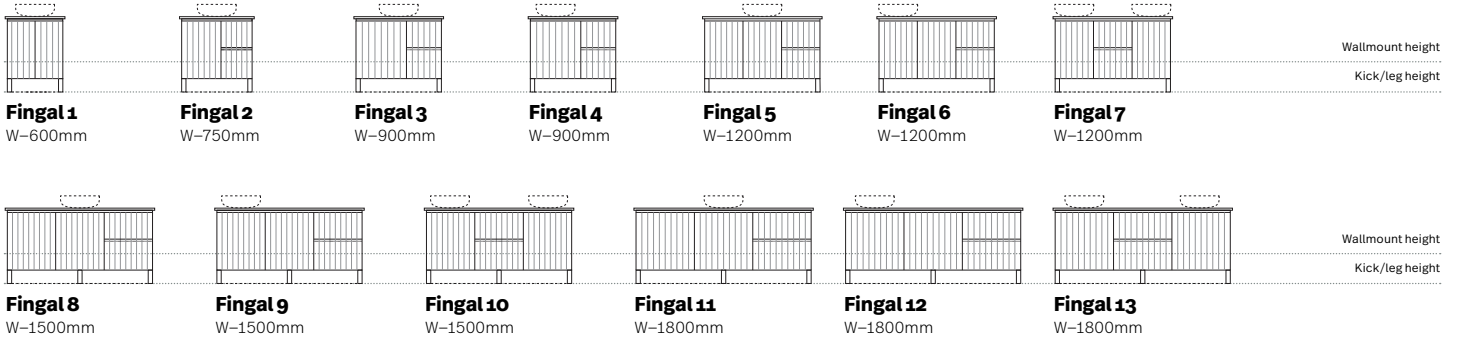

### BASIN OPTIONS

- Above counter basins
- Under counter basins (not available on timber tops)

# CONFIGURATIONS

Depth: 460mm | Wallmount height: 600mm | Kick/leg height: 840mm