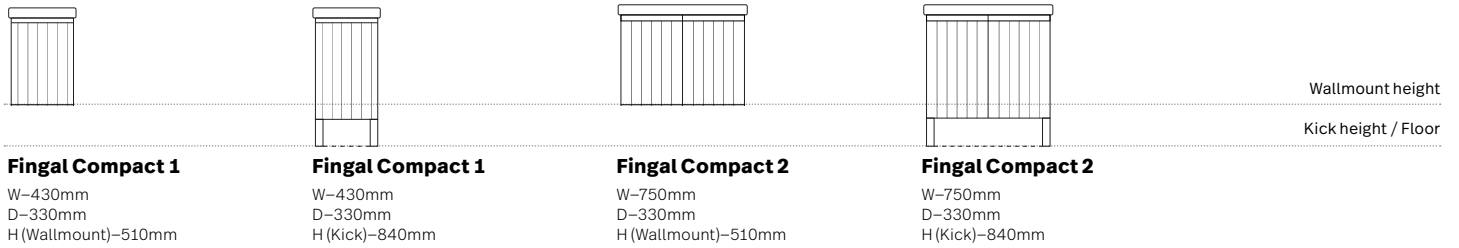

(as shown)

Note: Price includes leg and black matte overflow ring surcharges

DECO 900 MIRROR ①

\$728 RRP (as shown)

Exclusive to
BEAUMONT TILES

Fingal Compact

The fine style lines of the Fingal Compact provide a distinctive look to define your dream bathroom. For more information about the Fingal Compact and all our other products, go to marquis.com.au

– OPTIONS AVAILABLE

- Wallmount, leg or kick (leg surcharge applies)
- Reverse fingerpulls or handles
- Left or right hinge

SIZES

PRICE LIST

PRICE LIST		Ceramic Cadiz top	Optional Extras	
		White gloss White matte	Dulux All Colour surcharge	Legs surcharge
Fingal Compact 1 430mm	wallmount - 1 door kick/leg - 1 door	\$560 FNC0143WCZC	\$200 PNTCOMP	\$150 LEG6012
	Fingal Compact 2 750mm	\$750 FNC0275WCMC	\$200 PNTCOMP	\$150 LEG6012