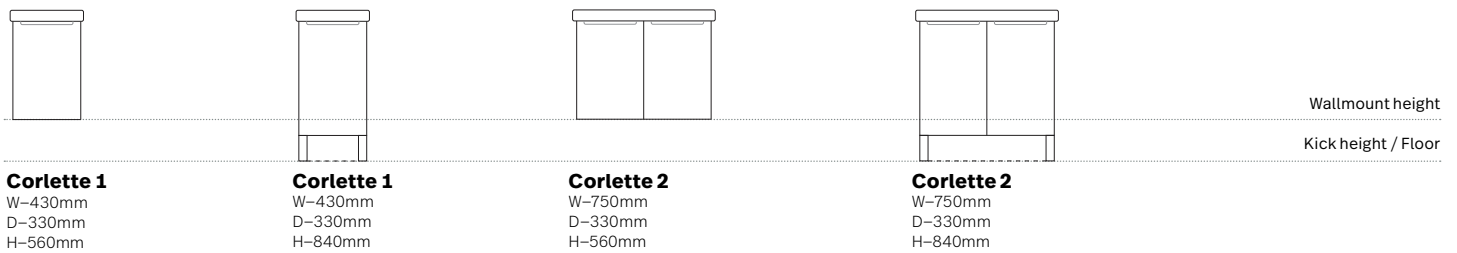

BASIN OPTIONS

- Cadiz ceramic basin
- Cadiz Maxi ceramic basin

CABINET FINISH

- White gloss or matte
- Dulux Flooded Gum matte
- Duragrain
- Dulux colour match (surcharge applies)

OPTIONS AVAILABLE

- Wallmount, leg or kick (leg surcharge applies)
- Handles only
- Left or right hinge

SIZES

PRICE LIST

		Ceramic Cadiz top		Optional Extras	
		White gloss White matte	Duragrain	Dulux All Colour surcharge	Legs surcharge
Corlette 1 430mm	wallmount - 1 door kick - 1 door	\$550	\$550	\$200 PNTCOMP	\$150 LEG6012
		CL0143WCZC	CL0143WCZC		
Corlette 2 750mm	wallmount - 2 door kick - 2 door	\$740	\$740	\$200 PNTCOMP	\$150 LEG6012
		CL0275WCMC	CL0275WCMC		