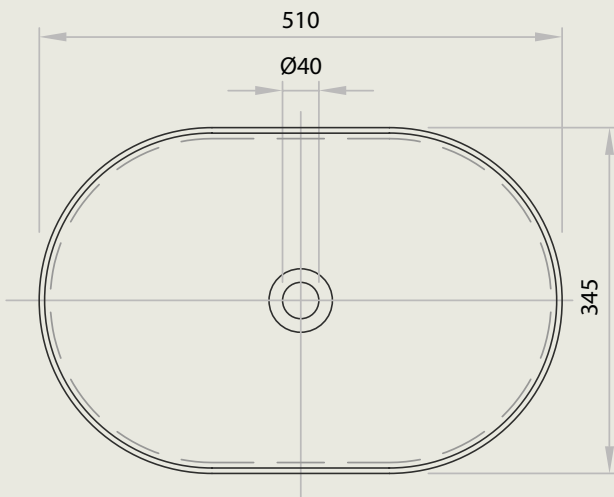

MARQUIS

TOP VIEW

SIDE VIEWS

Standard waste hole cutout diameter - 100mm

Stadia White Gloss

Enjoy the convenience of receiving a Marquis above counter basin along with your vanity at no additional cost. If you prefer a custom above counter basin, we can accommodate your request with cutouts. Additionally, our basins are also available for individual purchase without the vanity (price shown).

\$460RRP inc GST (as shown)

All measurements are in 'mm' and are approximate and to be used as a guide only. Installation preparations are not recommended without product onsite. Variations of +/- 5mm are common in ceramic products. Please allow for such variations.