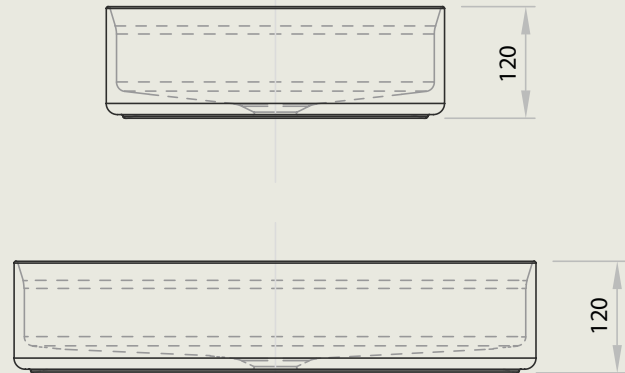

MARQUIS

TOP VIEW

SIDE VIEWS

Standard waste hole cutout diameter - 100mm

Stadia White Gloss

Enjoy the convenience of receiving a Marquis above counter basin along with your vanity at no additional cost. If you prefer a custom above counter basin, we can accommodate your request with cutouts. Additionally, our basins are also available for individual purchase without the vanity (price shown).

\$460RRP inc GST (as shown)

All measurements are in 'mm' and are approximate and to be used as a guide only. Installation preparations are not recommended without product onsite. Variations of +/- 5mm are common in ceramic products. Please allow for such variations.