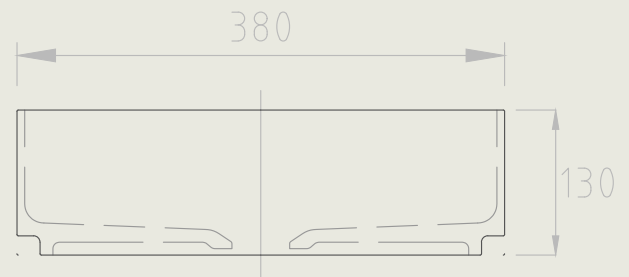

MARQUIS

TOP VIEW

SIDE VIEW

Standard waste hole cutout diameter - 100mm

Regio White Cloud

Enjoy the convenience of receiving a Marquis above counter basin along with your vanity at no additional cost. If you prefer a custom above counter basin, we can accommodate your request with cutouts. Additionally, our basins are also available for individual purchase without the vanity (price shown).

\$600RRP inc GST (as shown)

All measurements are in 'mm' and are approximate and to be used as a guide only. Installation preparations are not recommended without product onsite. Variations of +/- 5mm are common in ceramic products. Please allow for such variations.