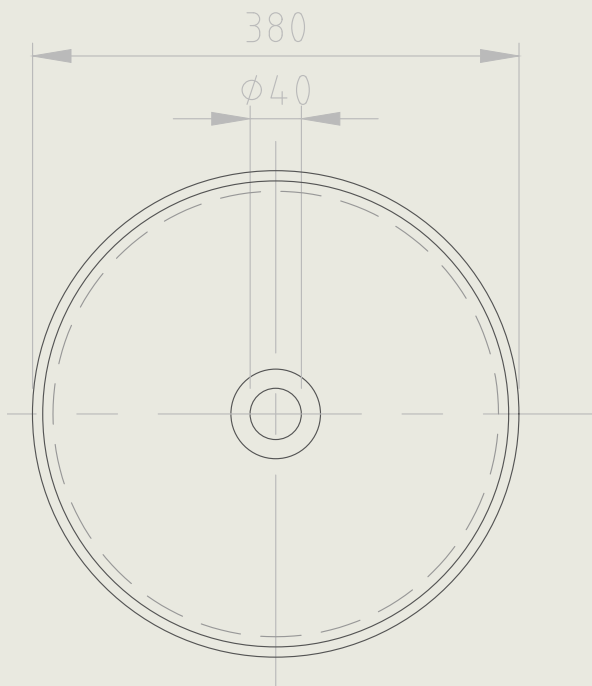

MARQUIS

TOP VIEW

SIDE VIEW

Standard waste hole cutout diameter - 100mm

Regio White Cloud

Enjoy the convenience of receiving a Marquis above counter basin along with your vanity at no additional cost. If you prefer a custom above counter basin, we can accommodate your request with cutouts. Additionally, our basins are also available for individual purchase without the vanity (price shown).

\$600RRP inc GST (as shown)

All measurements are in 'mm' and are approximate and to be used as a guide only. Installation preparations are not recommended without product onsite. Variations of +/- 5mm are common in ceramic products. Please allow for such variations.