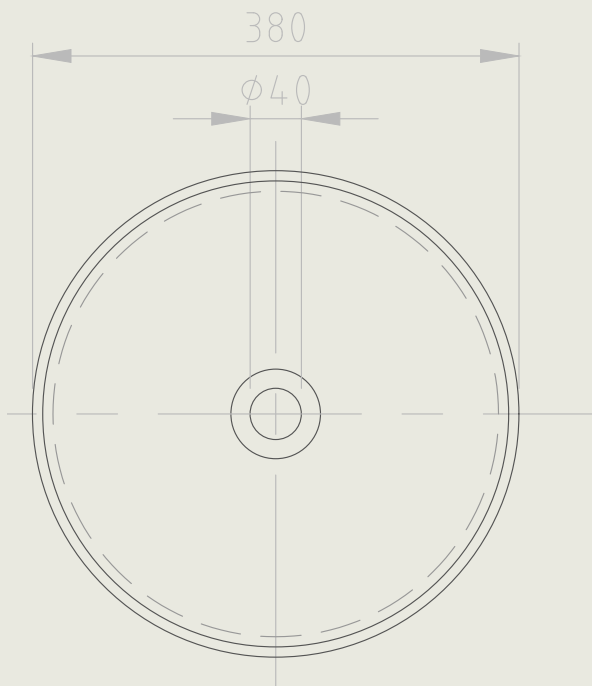

# MARQUIS

TOP VIEW

SIDE VIEW

Standard waste hole cutout diameter - 100mm

**\$600RRP inc GST** (as shown)

All measurements are in 'mm' and are approximate and to be used as a guide only. Installation preparations are not recommended without product onsite. Variations of +/- 5mm are common in ceramic products. Please allow for such variations.