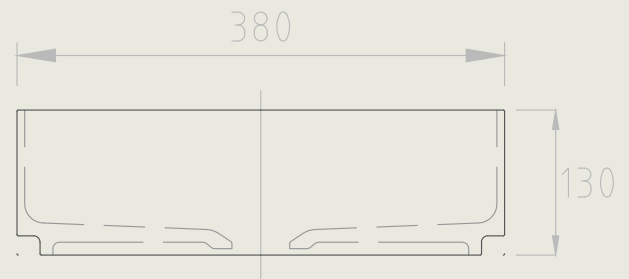

# MARQUIS

TOP VIEW

SIDE VIEW

Standard waste hole cutout diameter - 100mm

**\$600RRP inc GST** (as shown)

All measurements are in 'mm' and are approximate and to be used as a guide only. Installation preparations are not recommended without product onsite. Variations of +/- 5mm are common in ceramic products. Please allow for such variations.